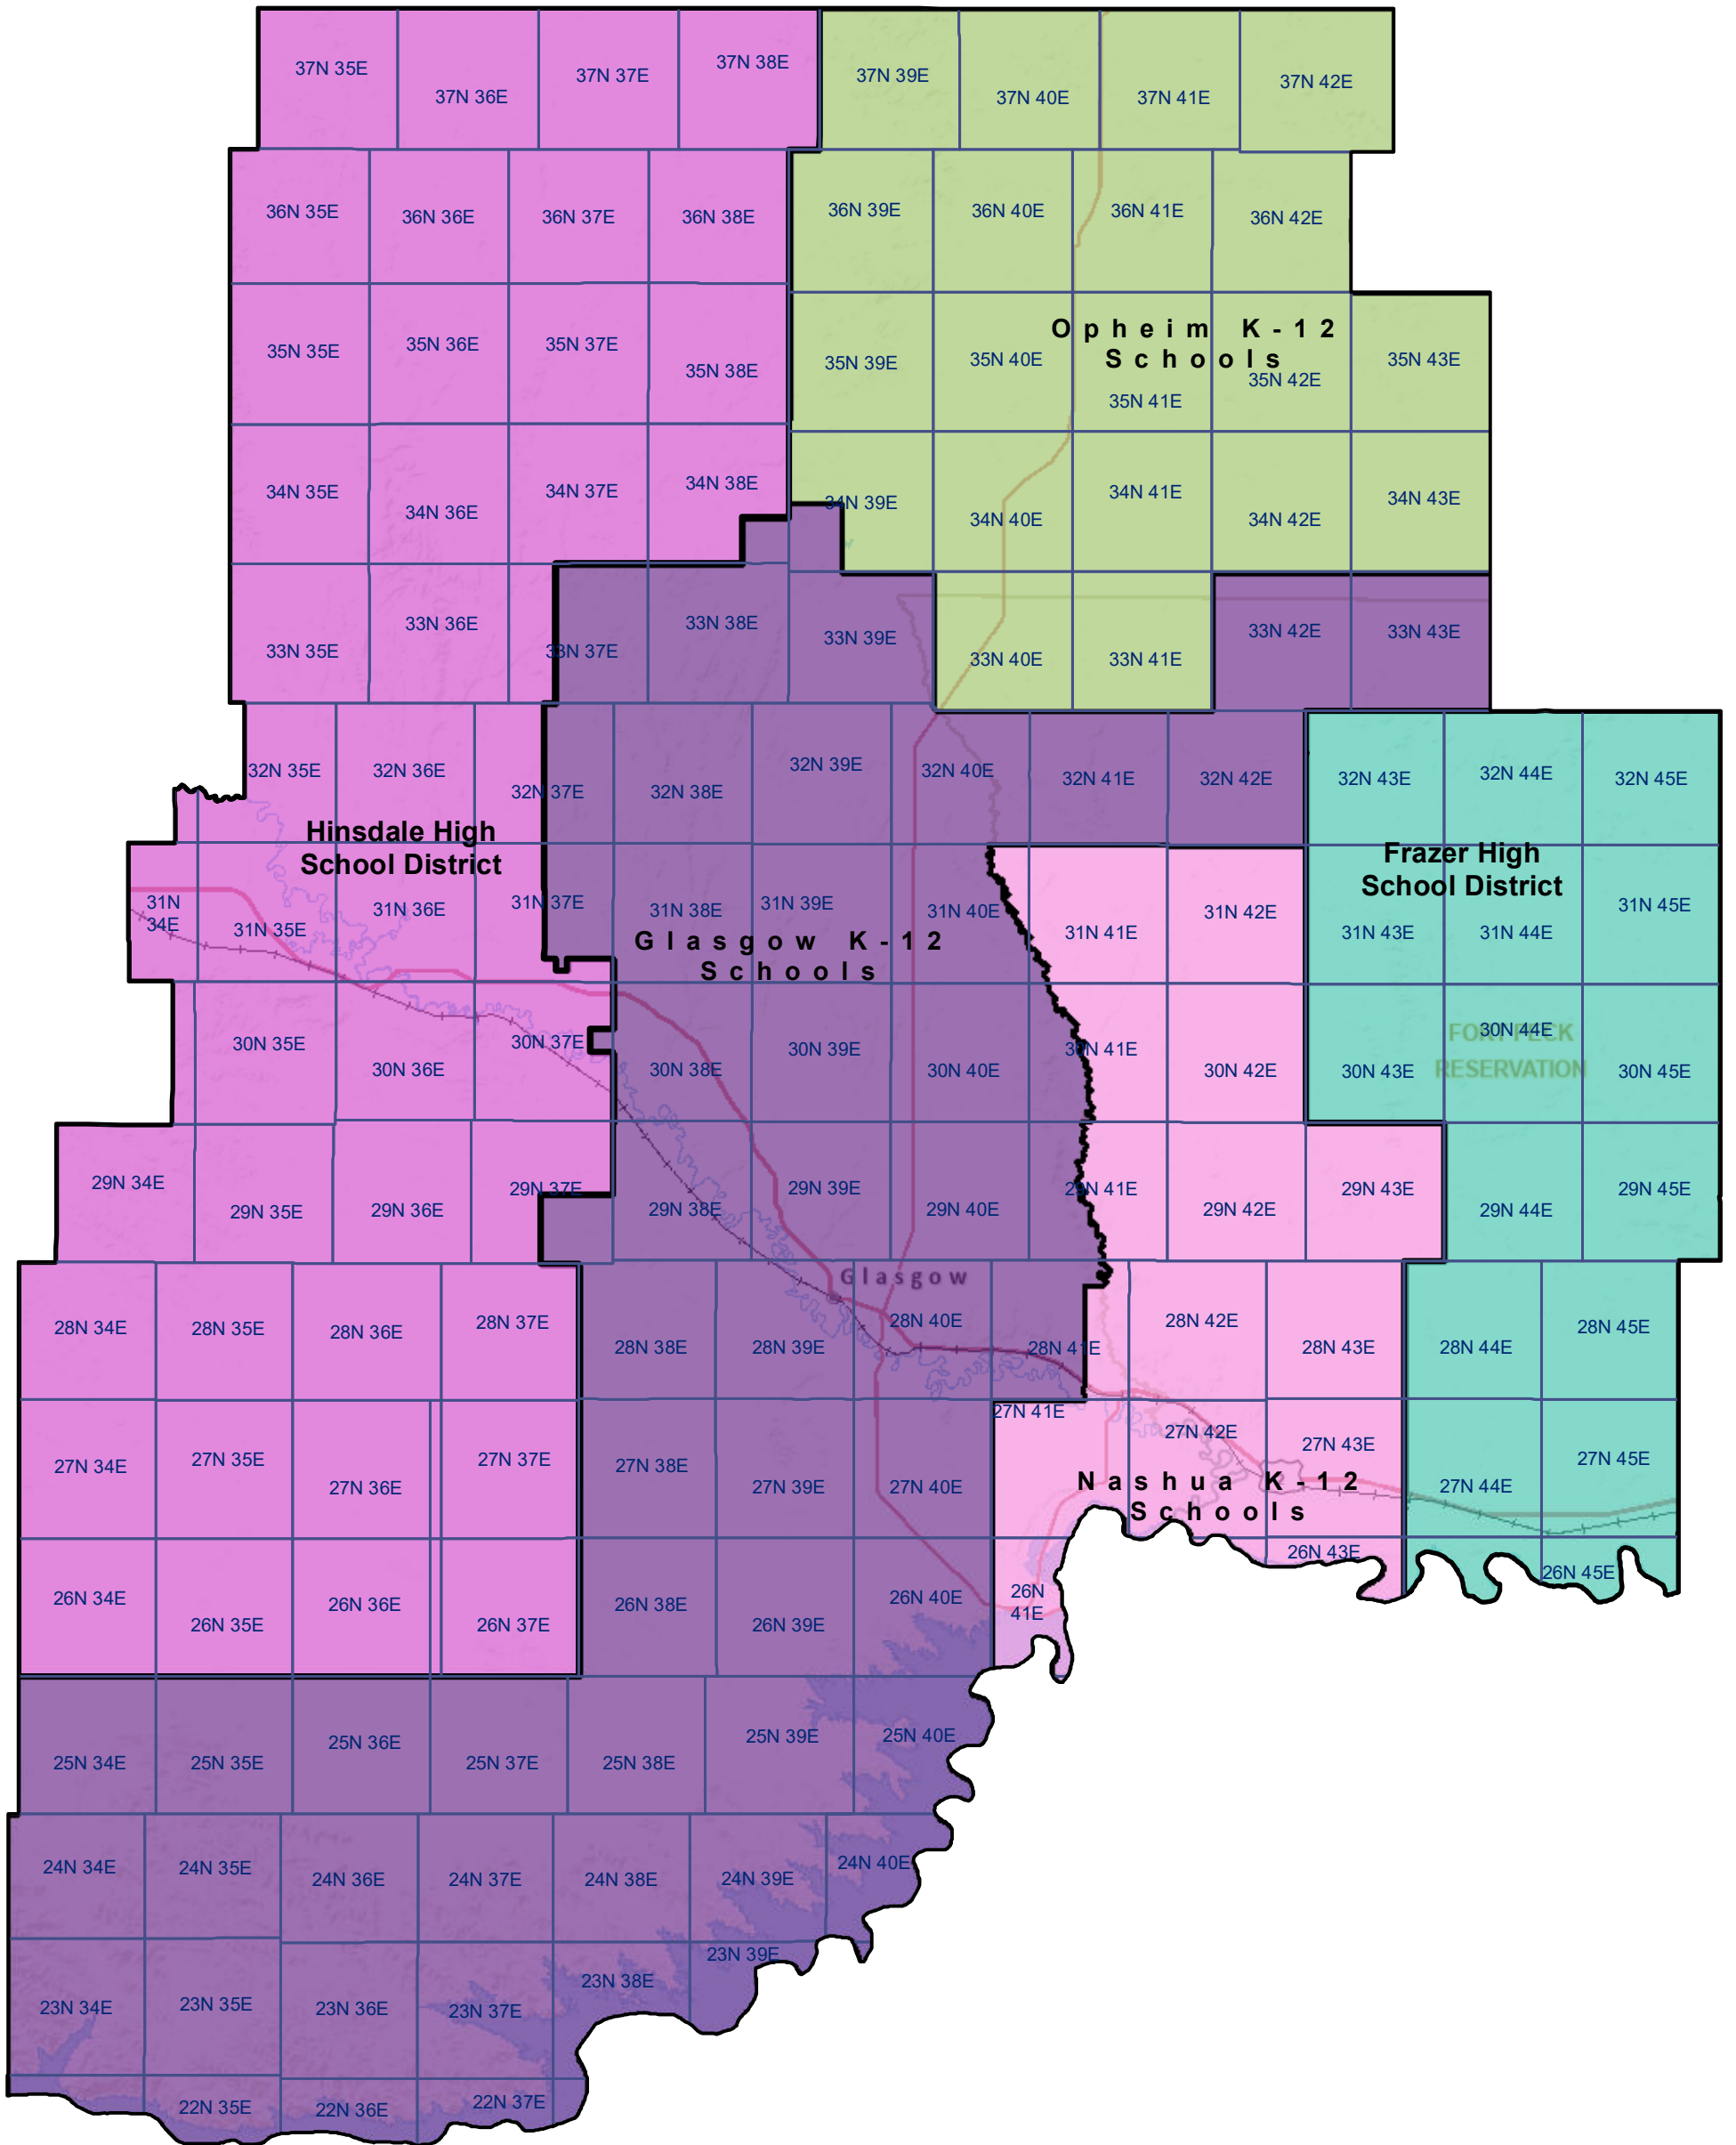

# Valley County High School and K-12 School Districts

 Township Boundary

**School District Boundaries are from the U.S. Census Bureau**

Valley County School Districts  
 Montana State Library | Created on 10/30/2024  
 U.S. Census Bureau - School District Review Program  
 Meghan Burns | mburns2@mt.gov | 406.444.1550