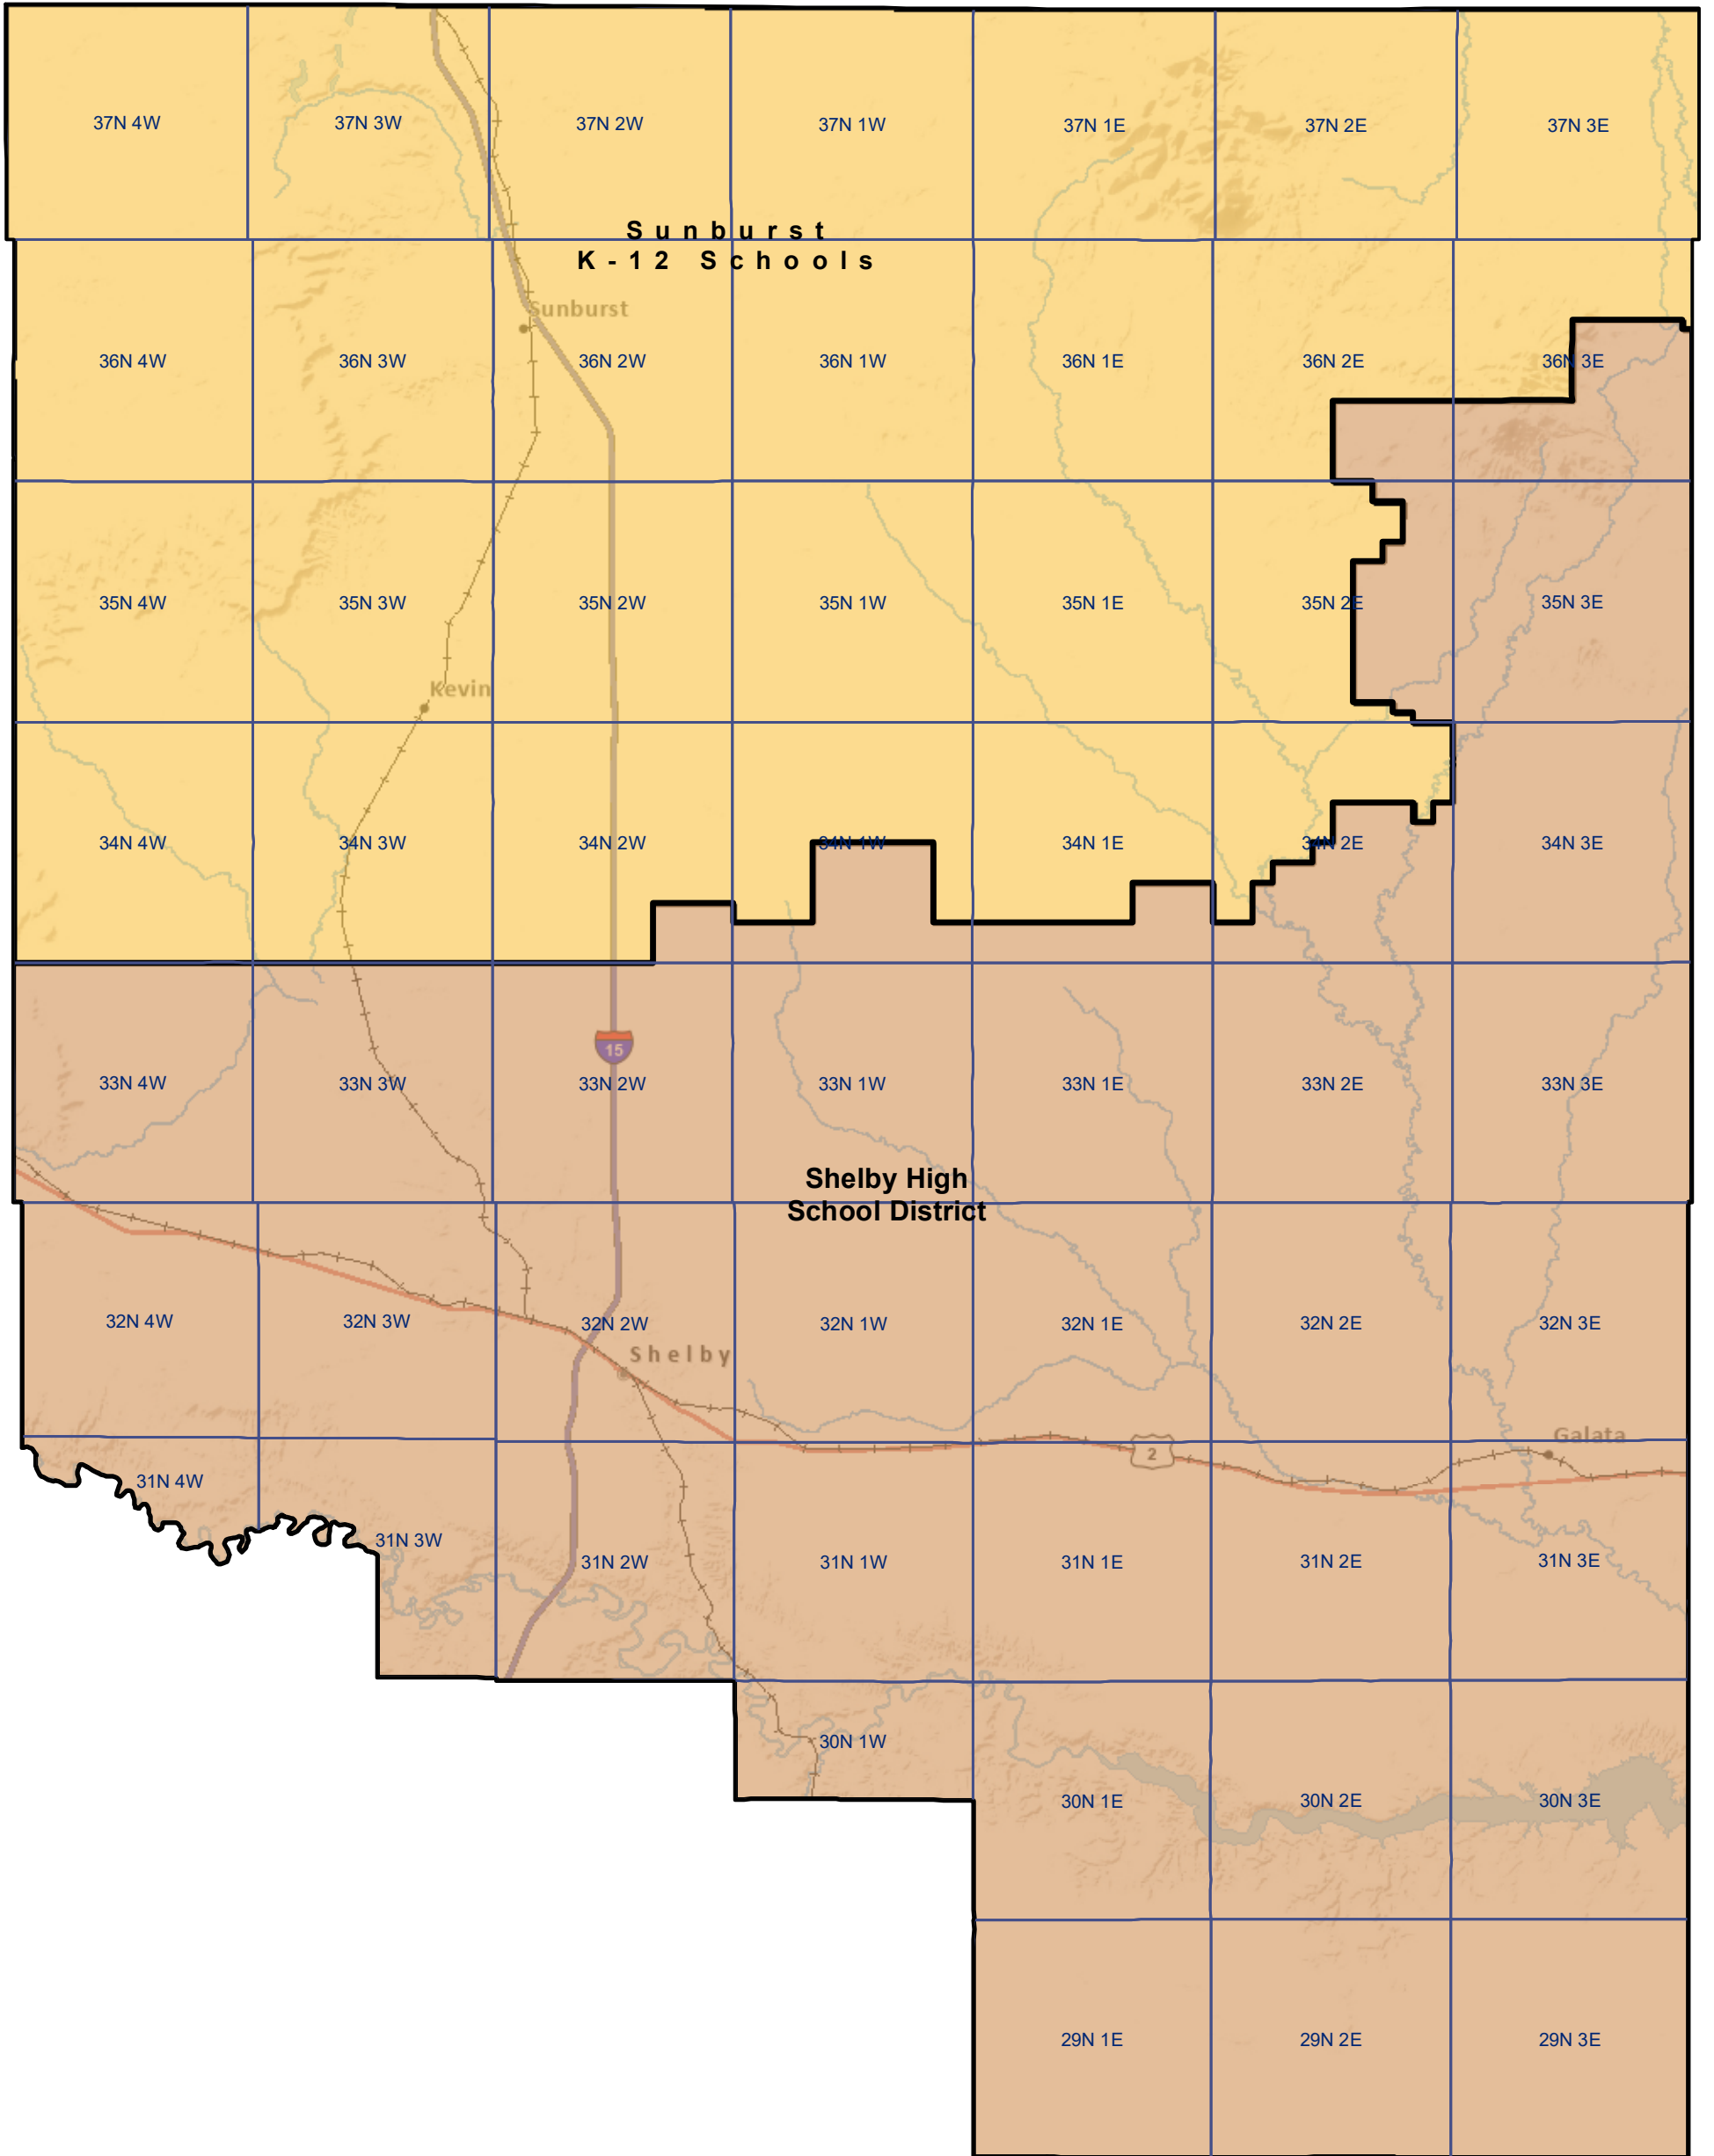

# Toole County High School and K-12 School Districts

 Township Boundary

*School District Boundaries are from the U.S. Census Bureau*

Toole County School Districts  
 Montana State Library | Created on 10/30/2024  
 U.S. Census Bureau - School District Review Program  
 Meghan Burns | mburns2@mt.gov | 406.444.1550