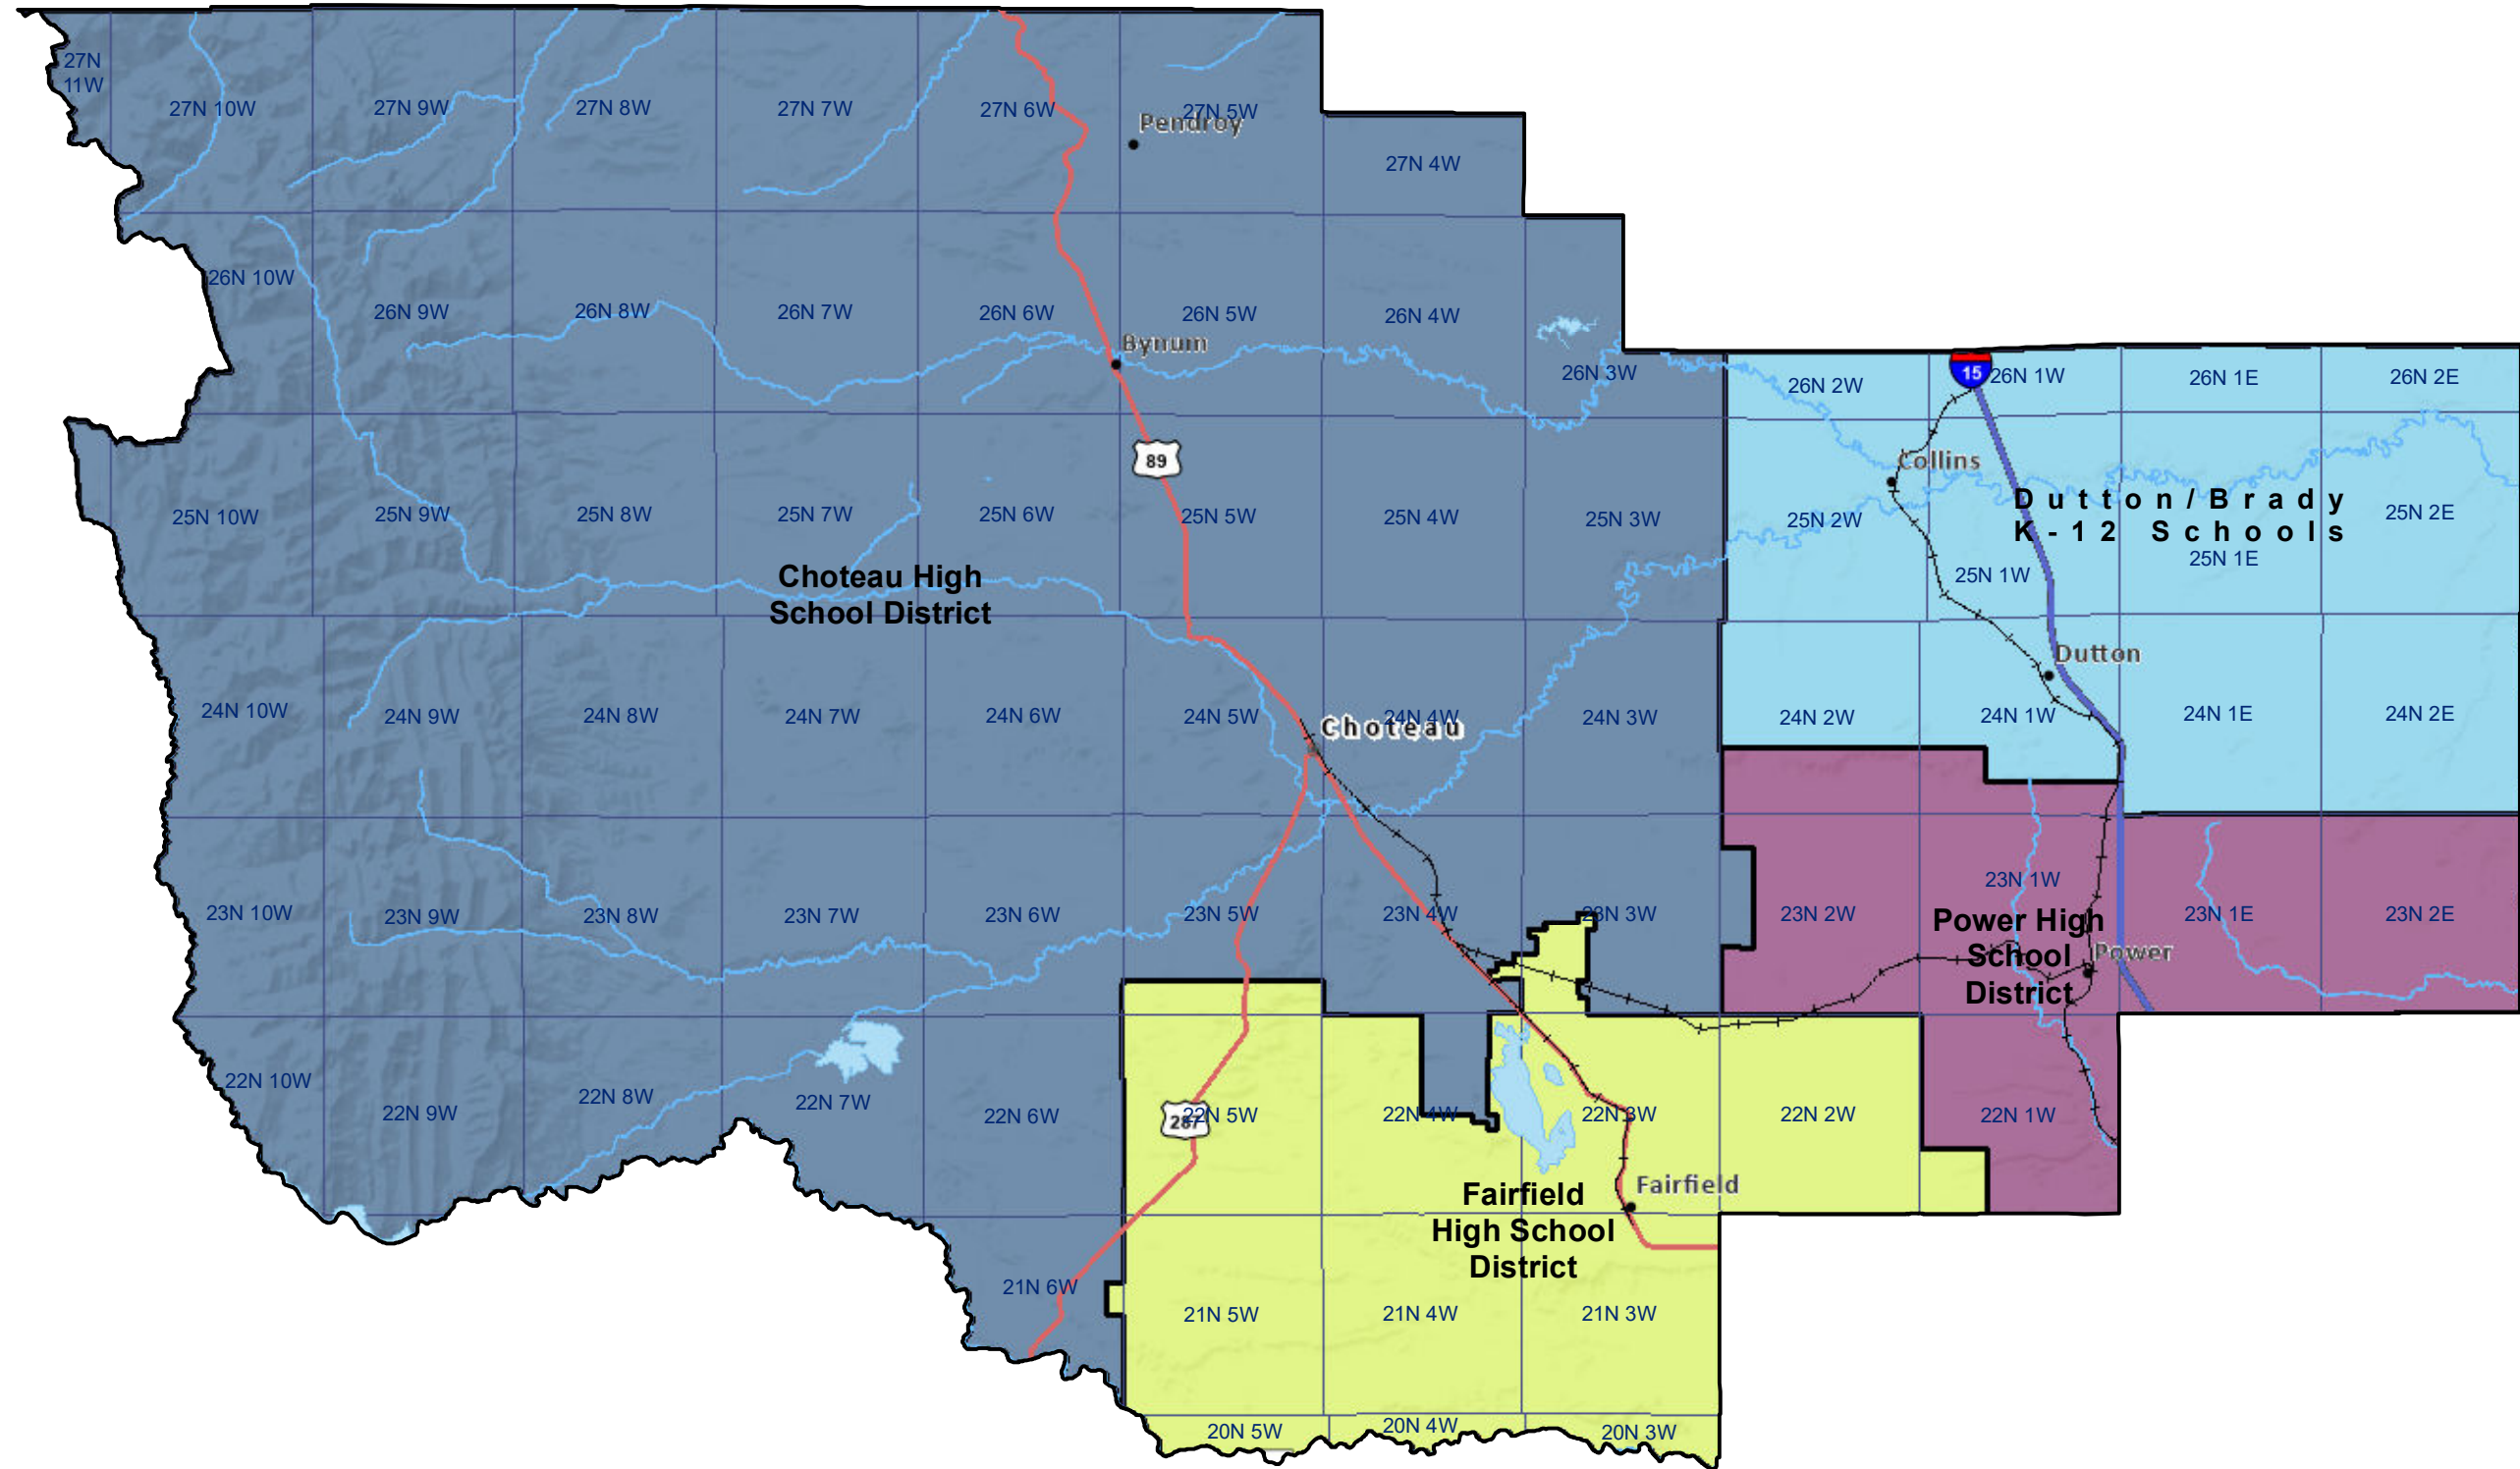

# Teton County High School and K-12 School Districts

 Township Boundary

**School District Boundaries are from the U.S. Census Bureau**

Teton County School Districts  
Montana State Library | Created on 10/30/2024  
U.S. Census Bureau - School District Review Program  
Meghan Burns | mburns2@mt.gov | 406.444.1550