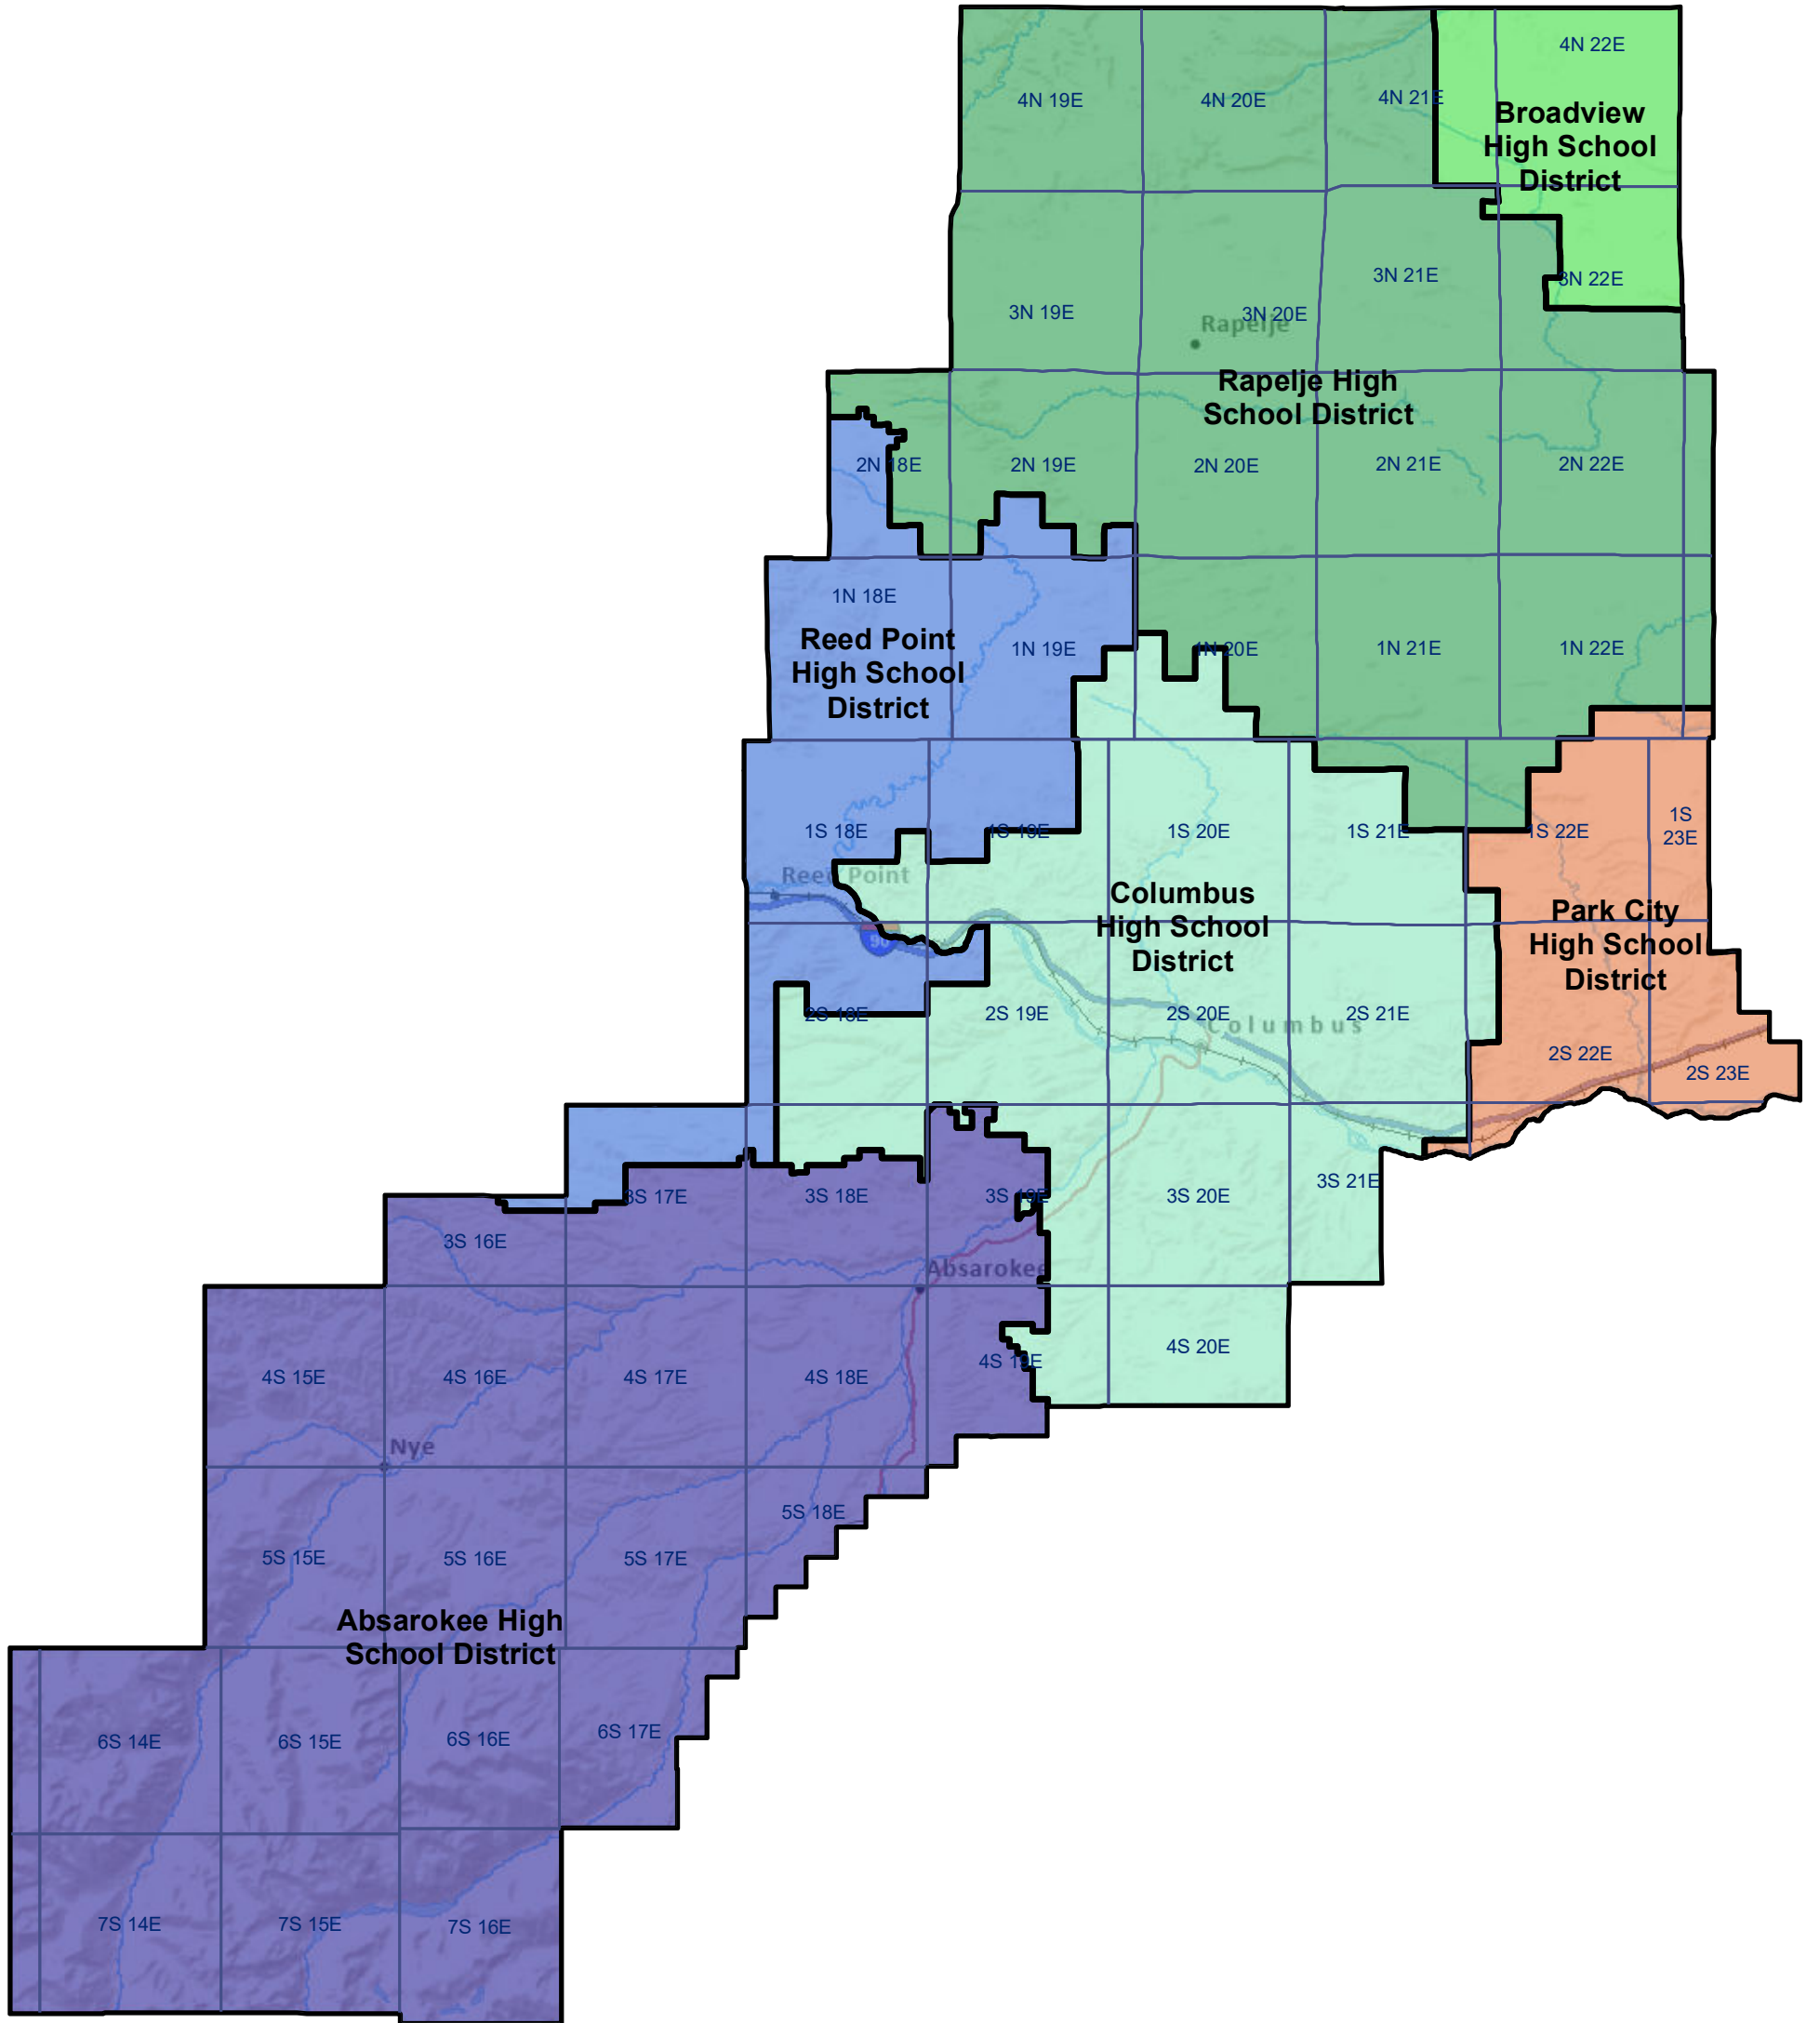

Stillwater County High School and K-12 School Districts

 Township Boundary

School District Boundaries are from the U.S. Census Bureau

Stillwater County School Districts
Montana State Library | Created on 10/30/2024
U.S. Census Bureau - School District Review Program
Meghan Burns | mburns2@mt.gov | 406.444.1550