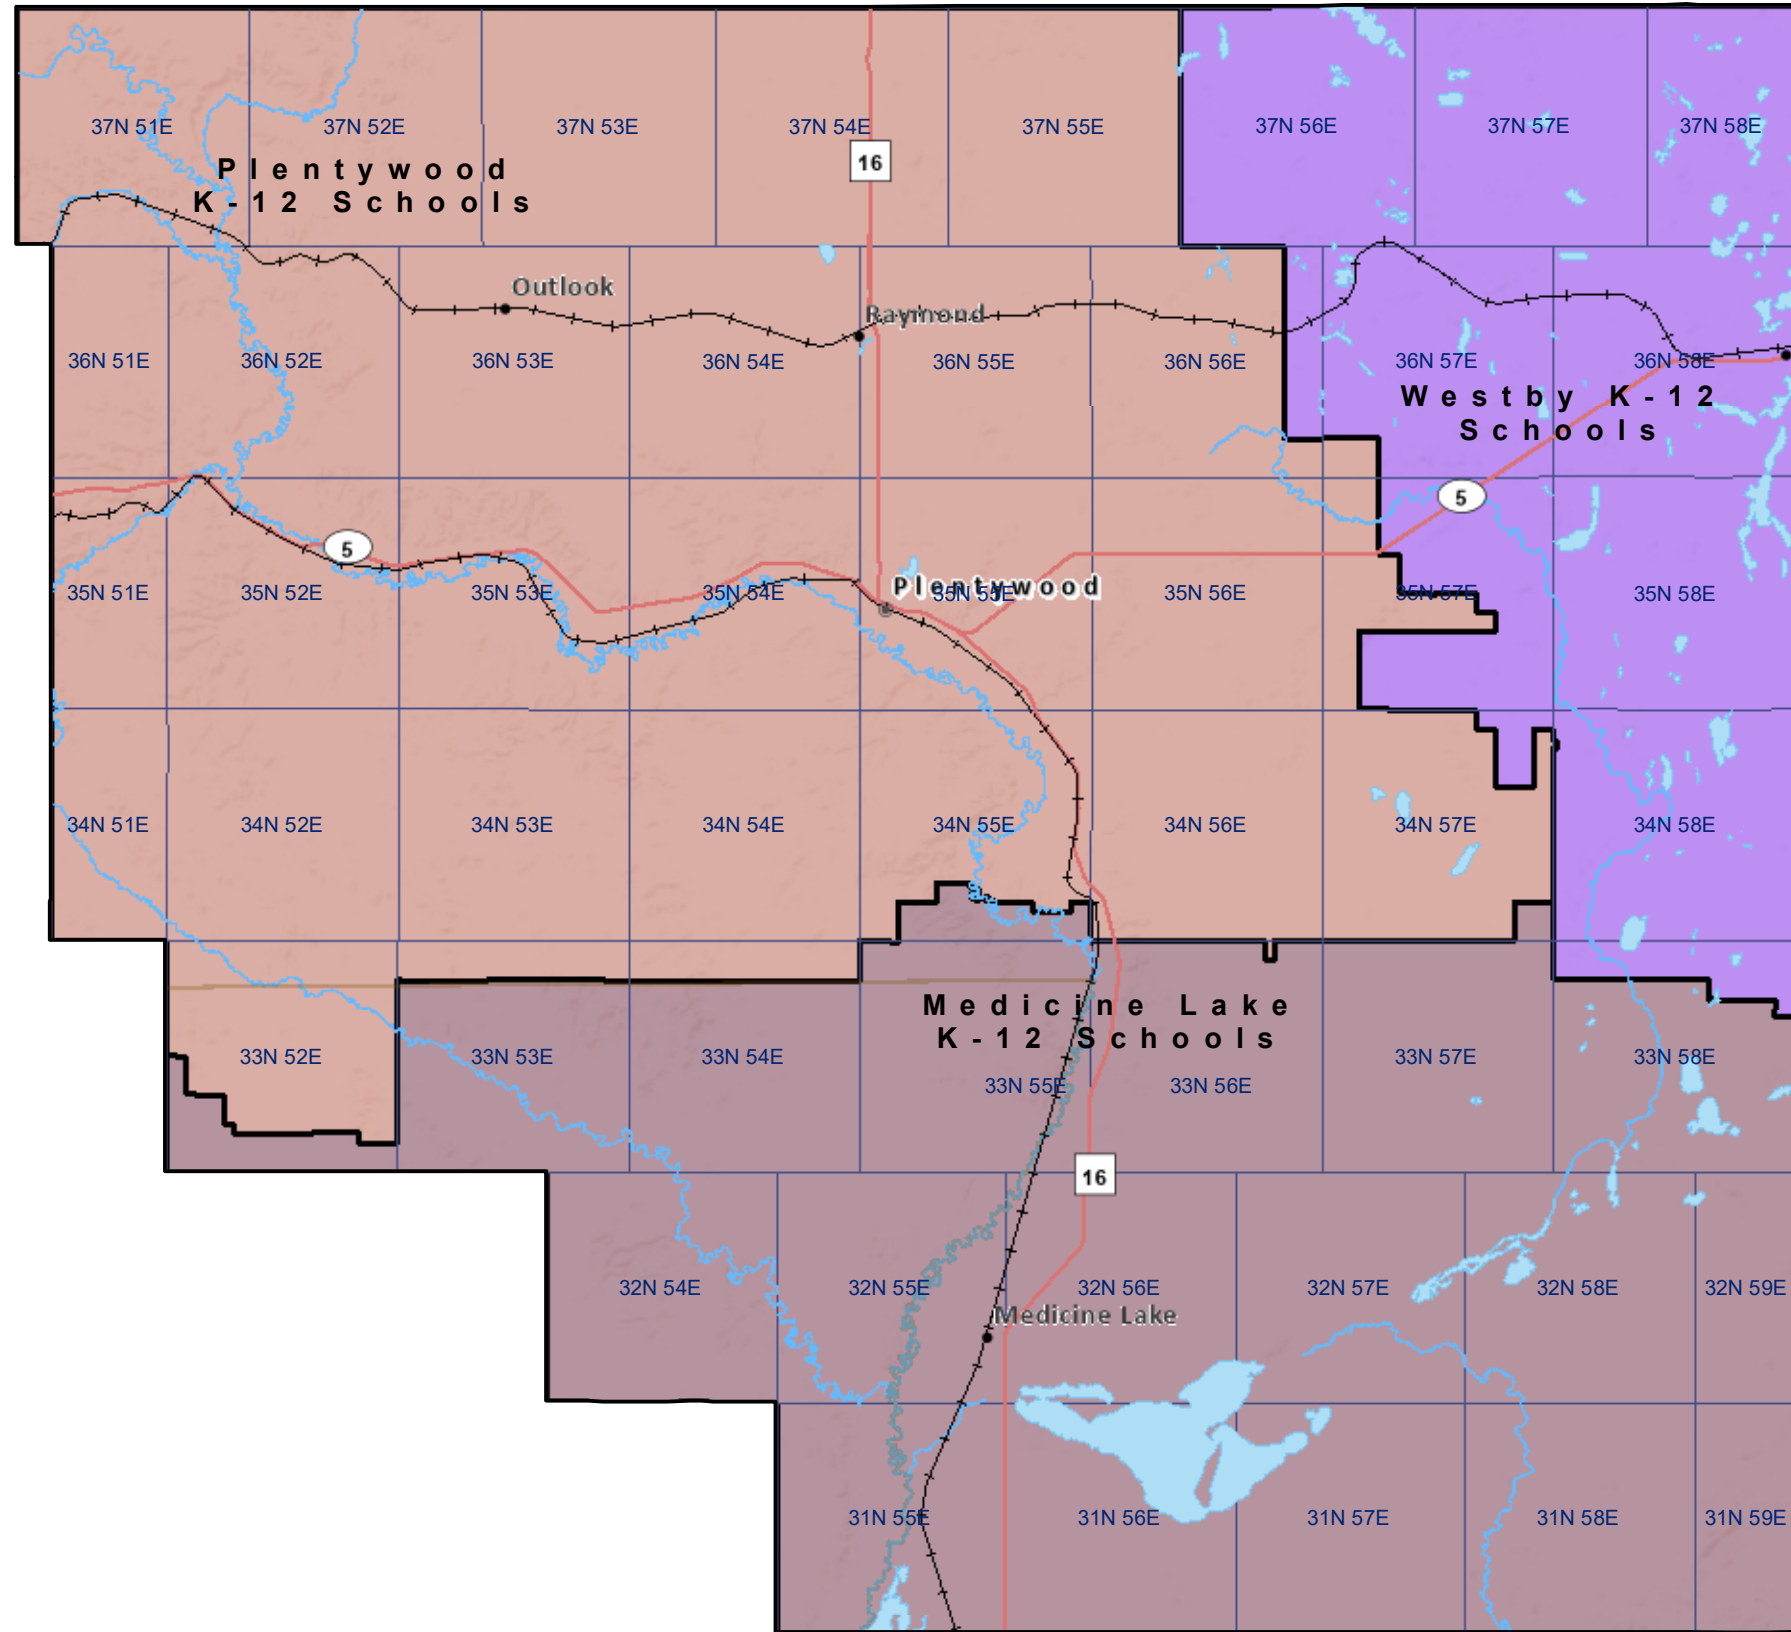

# Sheridan County High School and K-12 School Districts

 Township Boundary

**School District Boundaries are from the U.S. Census Bureau**

Sheridan County School Districts  
Montana State Library | Created on 10/30/2024  
U.S. Census Bureau - School District Review Program  
Meghan Burns | mburns2@mt.gov | 406.444.1550