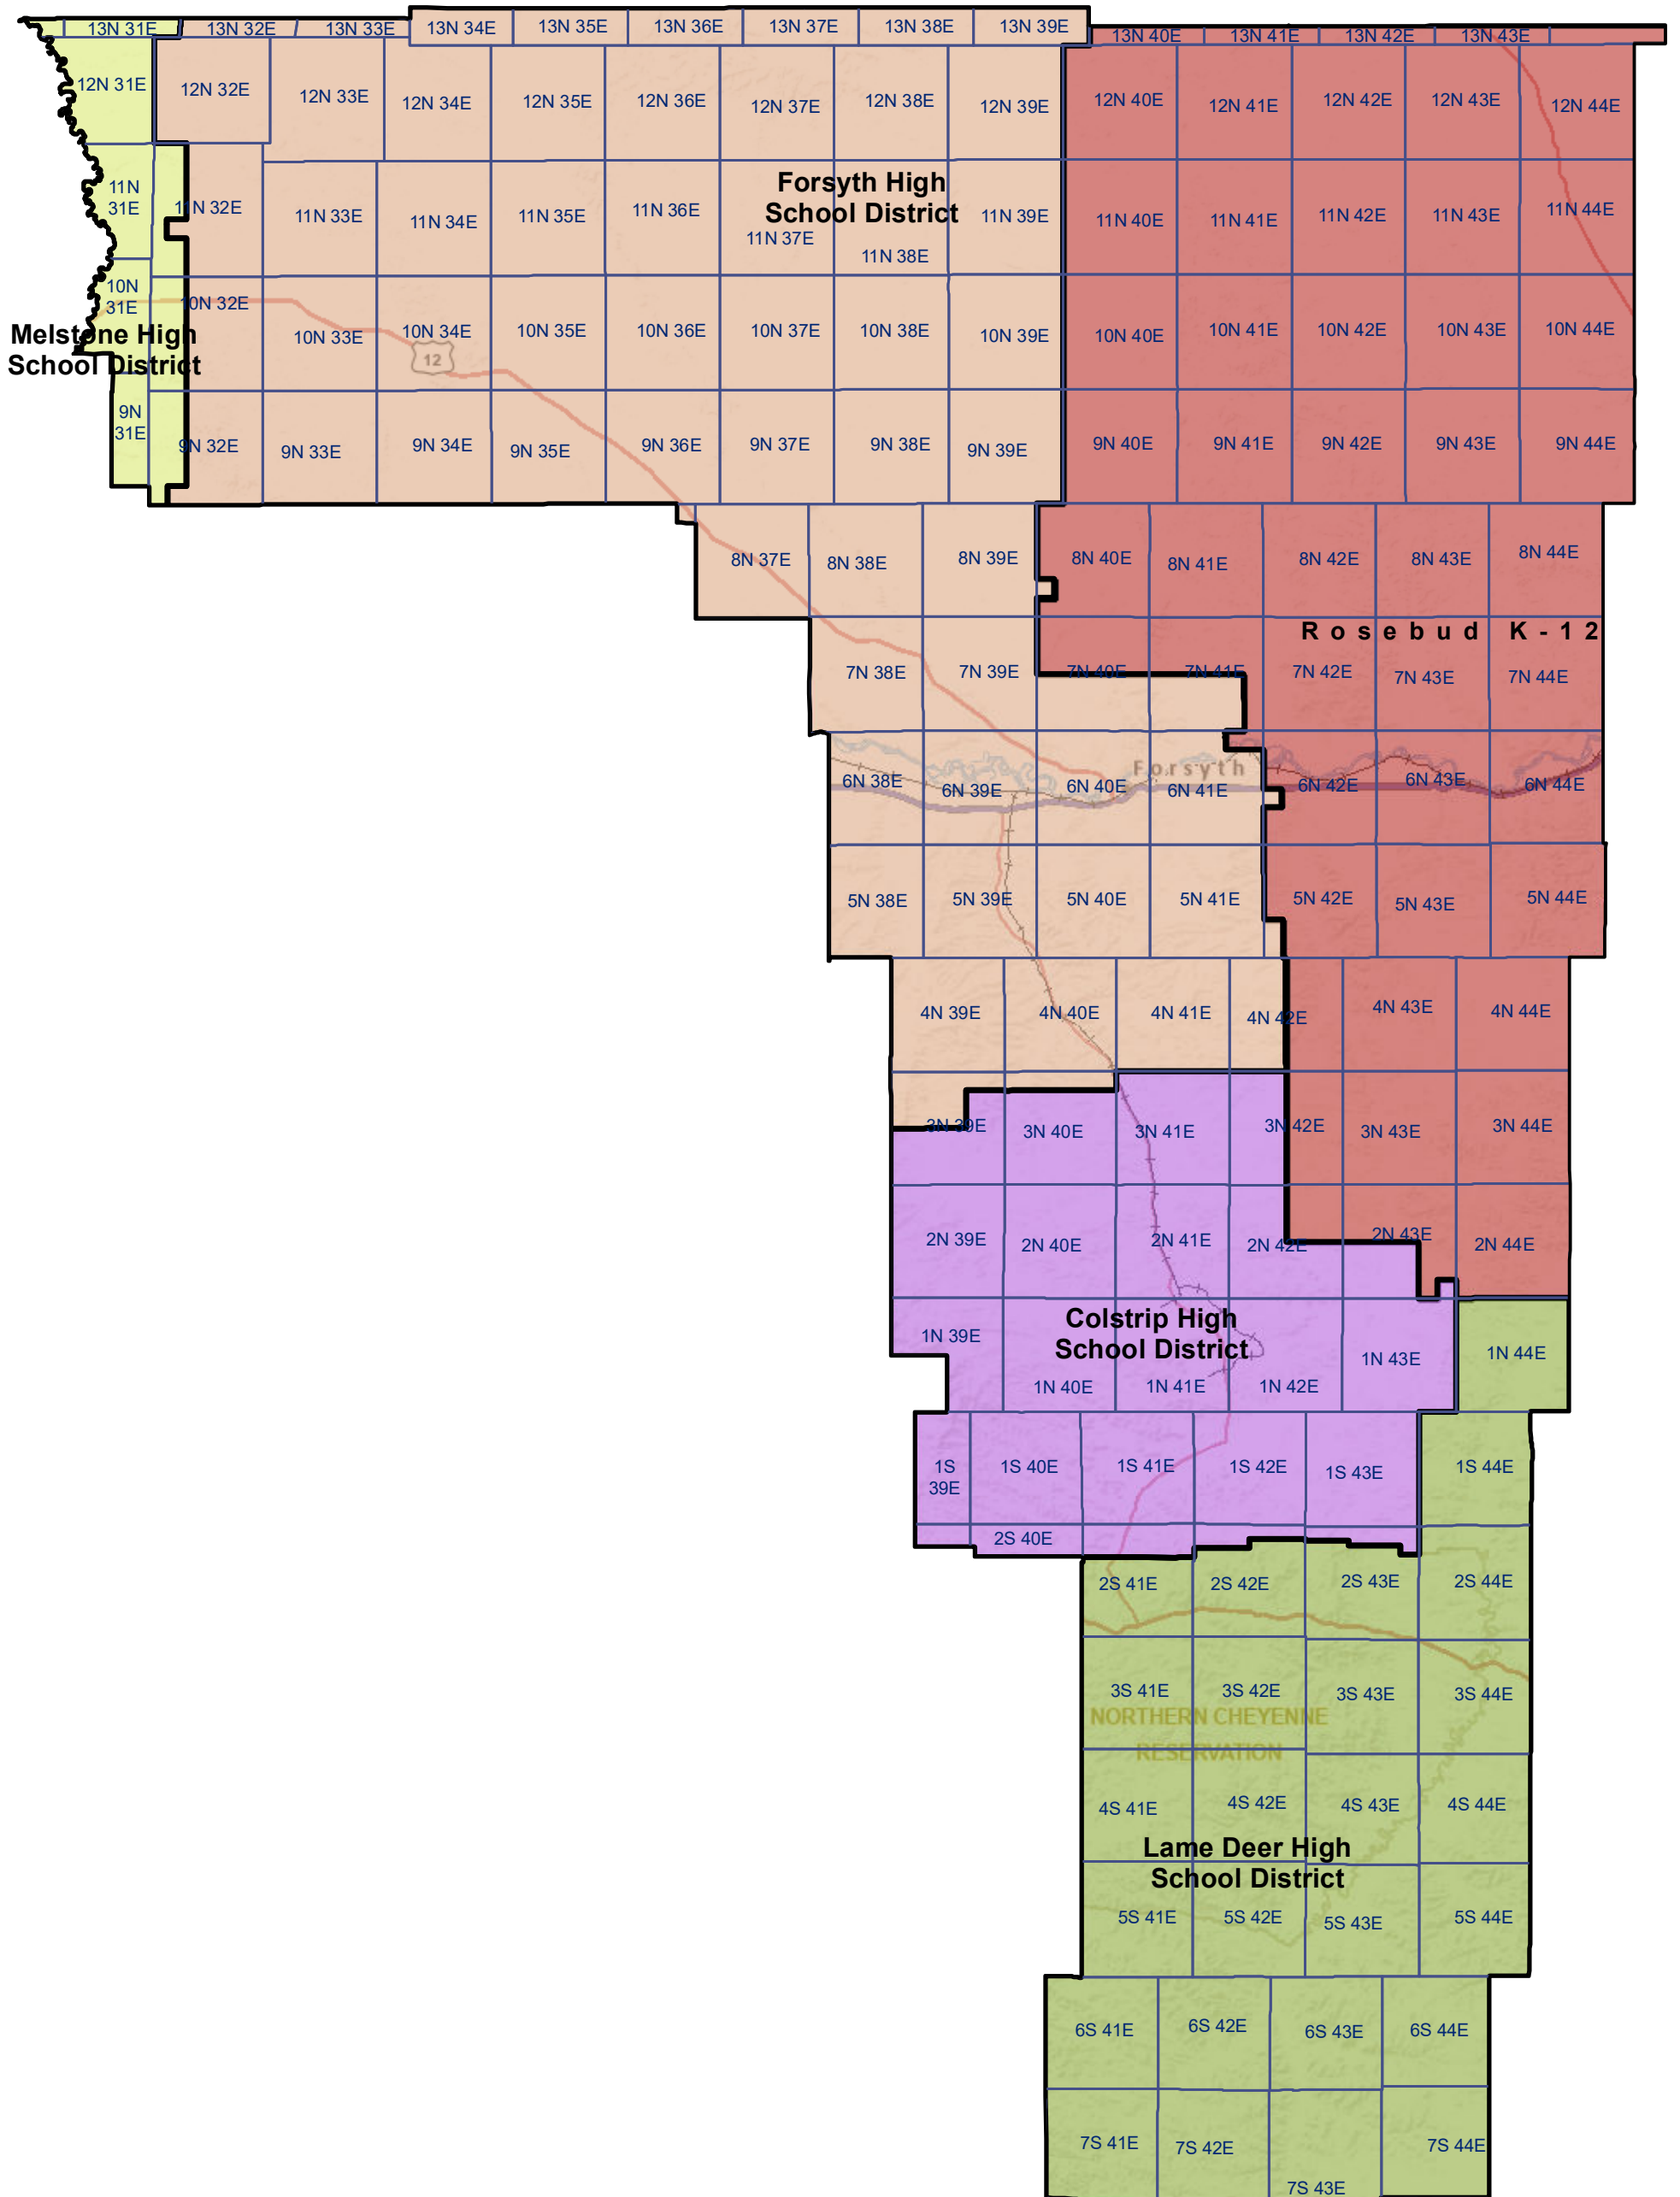

Rosebud County High School and K-12 School Districts

 Township Boundary

School District Boundaries are from the U.S. Census Bureau

Rosebud County School Districts
 Montana State Library | Created on 10/30/2024
 U.S. Census Bureau - School District Review Program
 Meghan Burns | mburns2@mt.gov | 406.444.1550