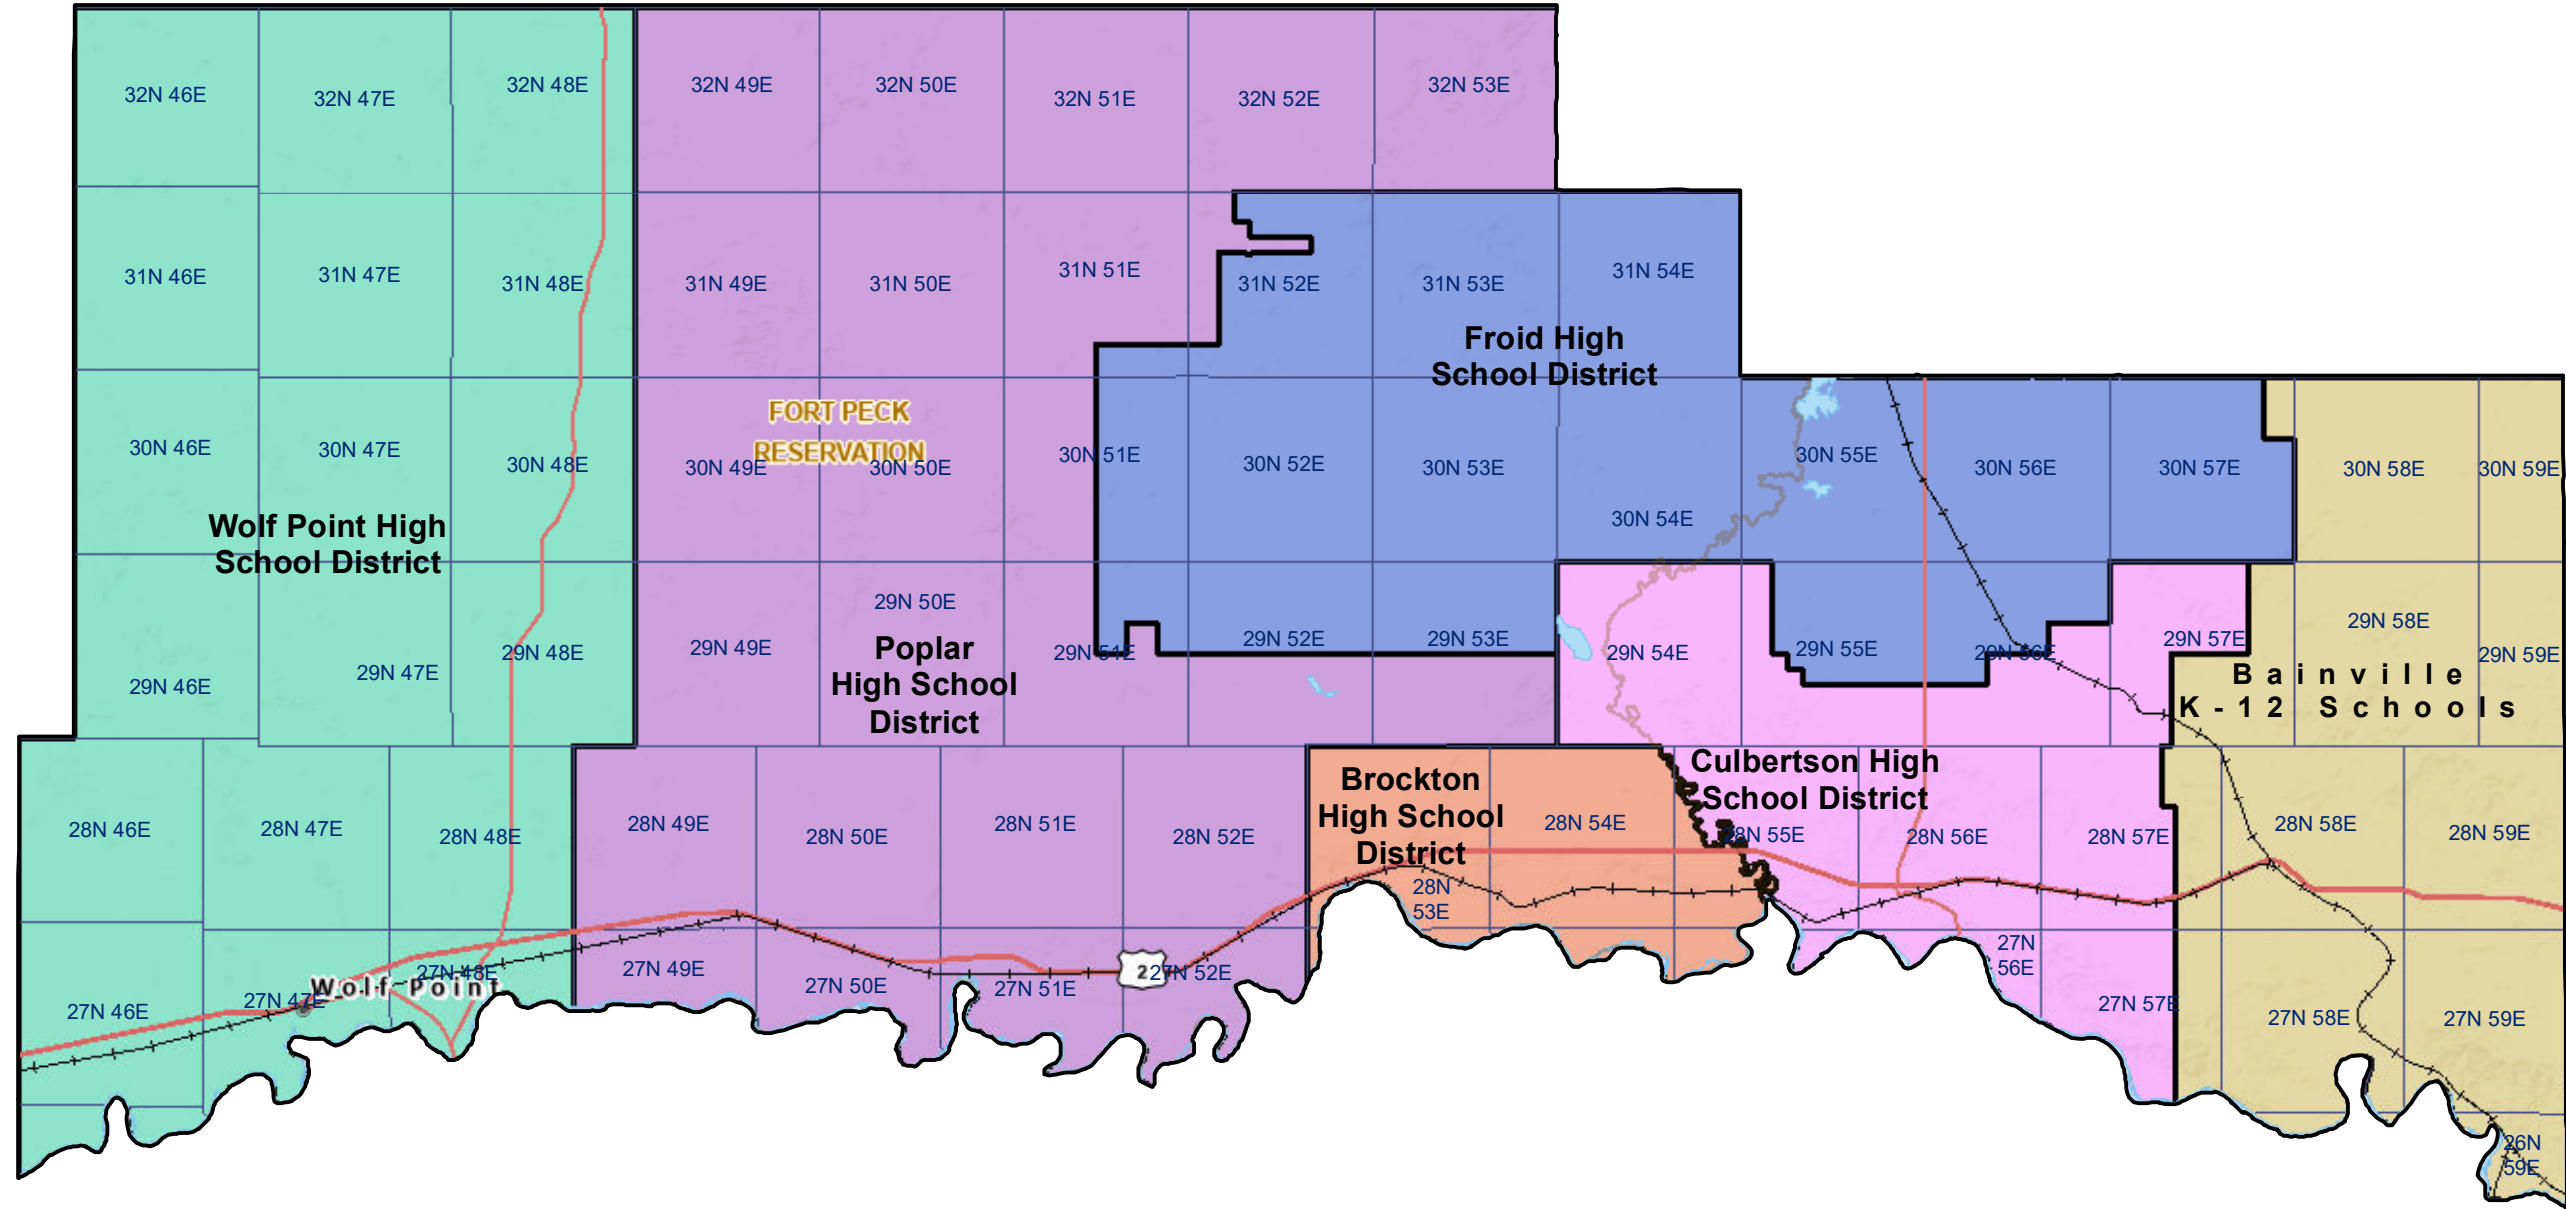

# Roosevelt County High School and K-12 School Districts

 Township Boundary

**School District Boundaries are from the U.S. Census Bureau**

Roosevelt County School Districts  
Montana State Library | Created on 10/30/2024  
U.S. Census Bureau - School District Review Program  
Meghan Burns | mburns2@mt.gov | 406.444.1550