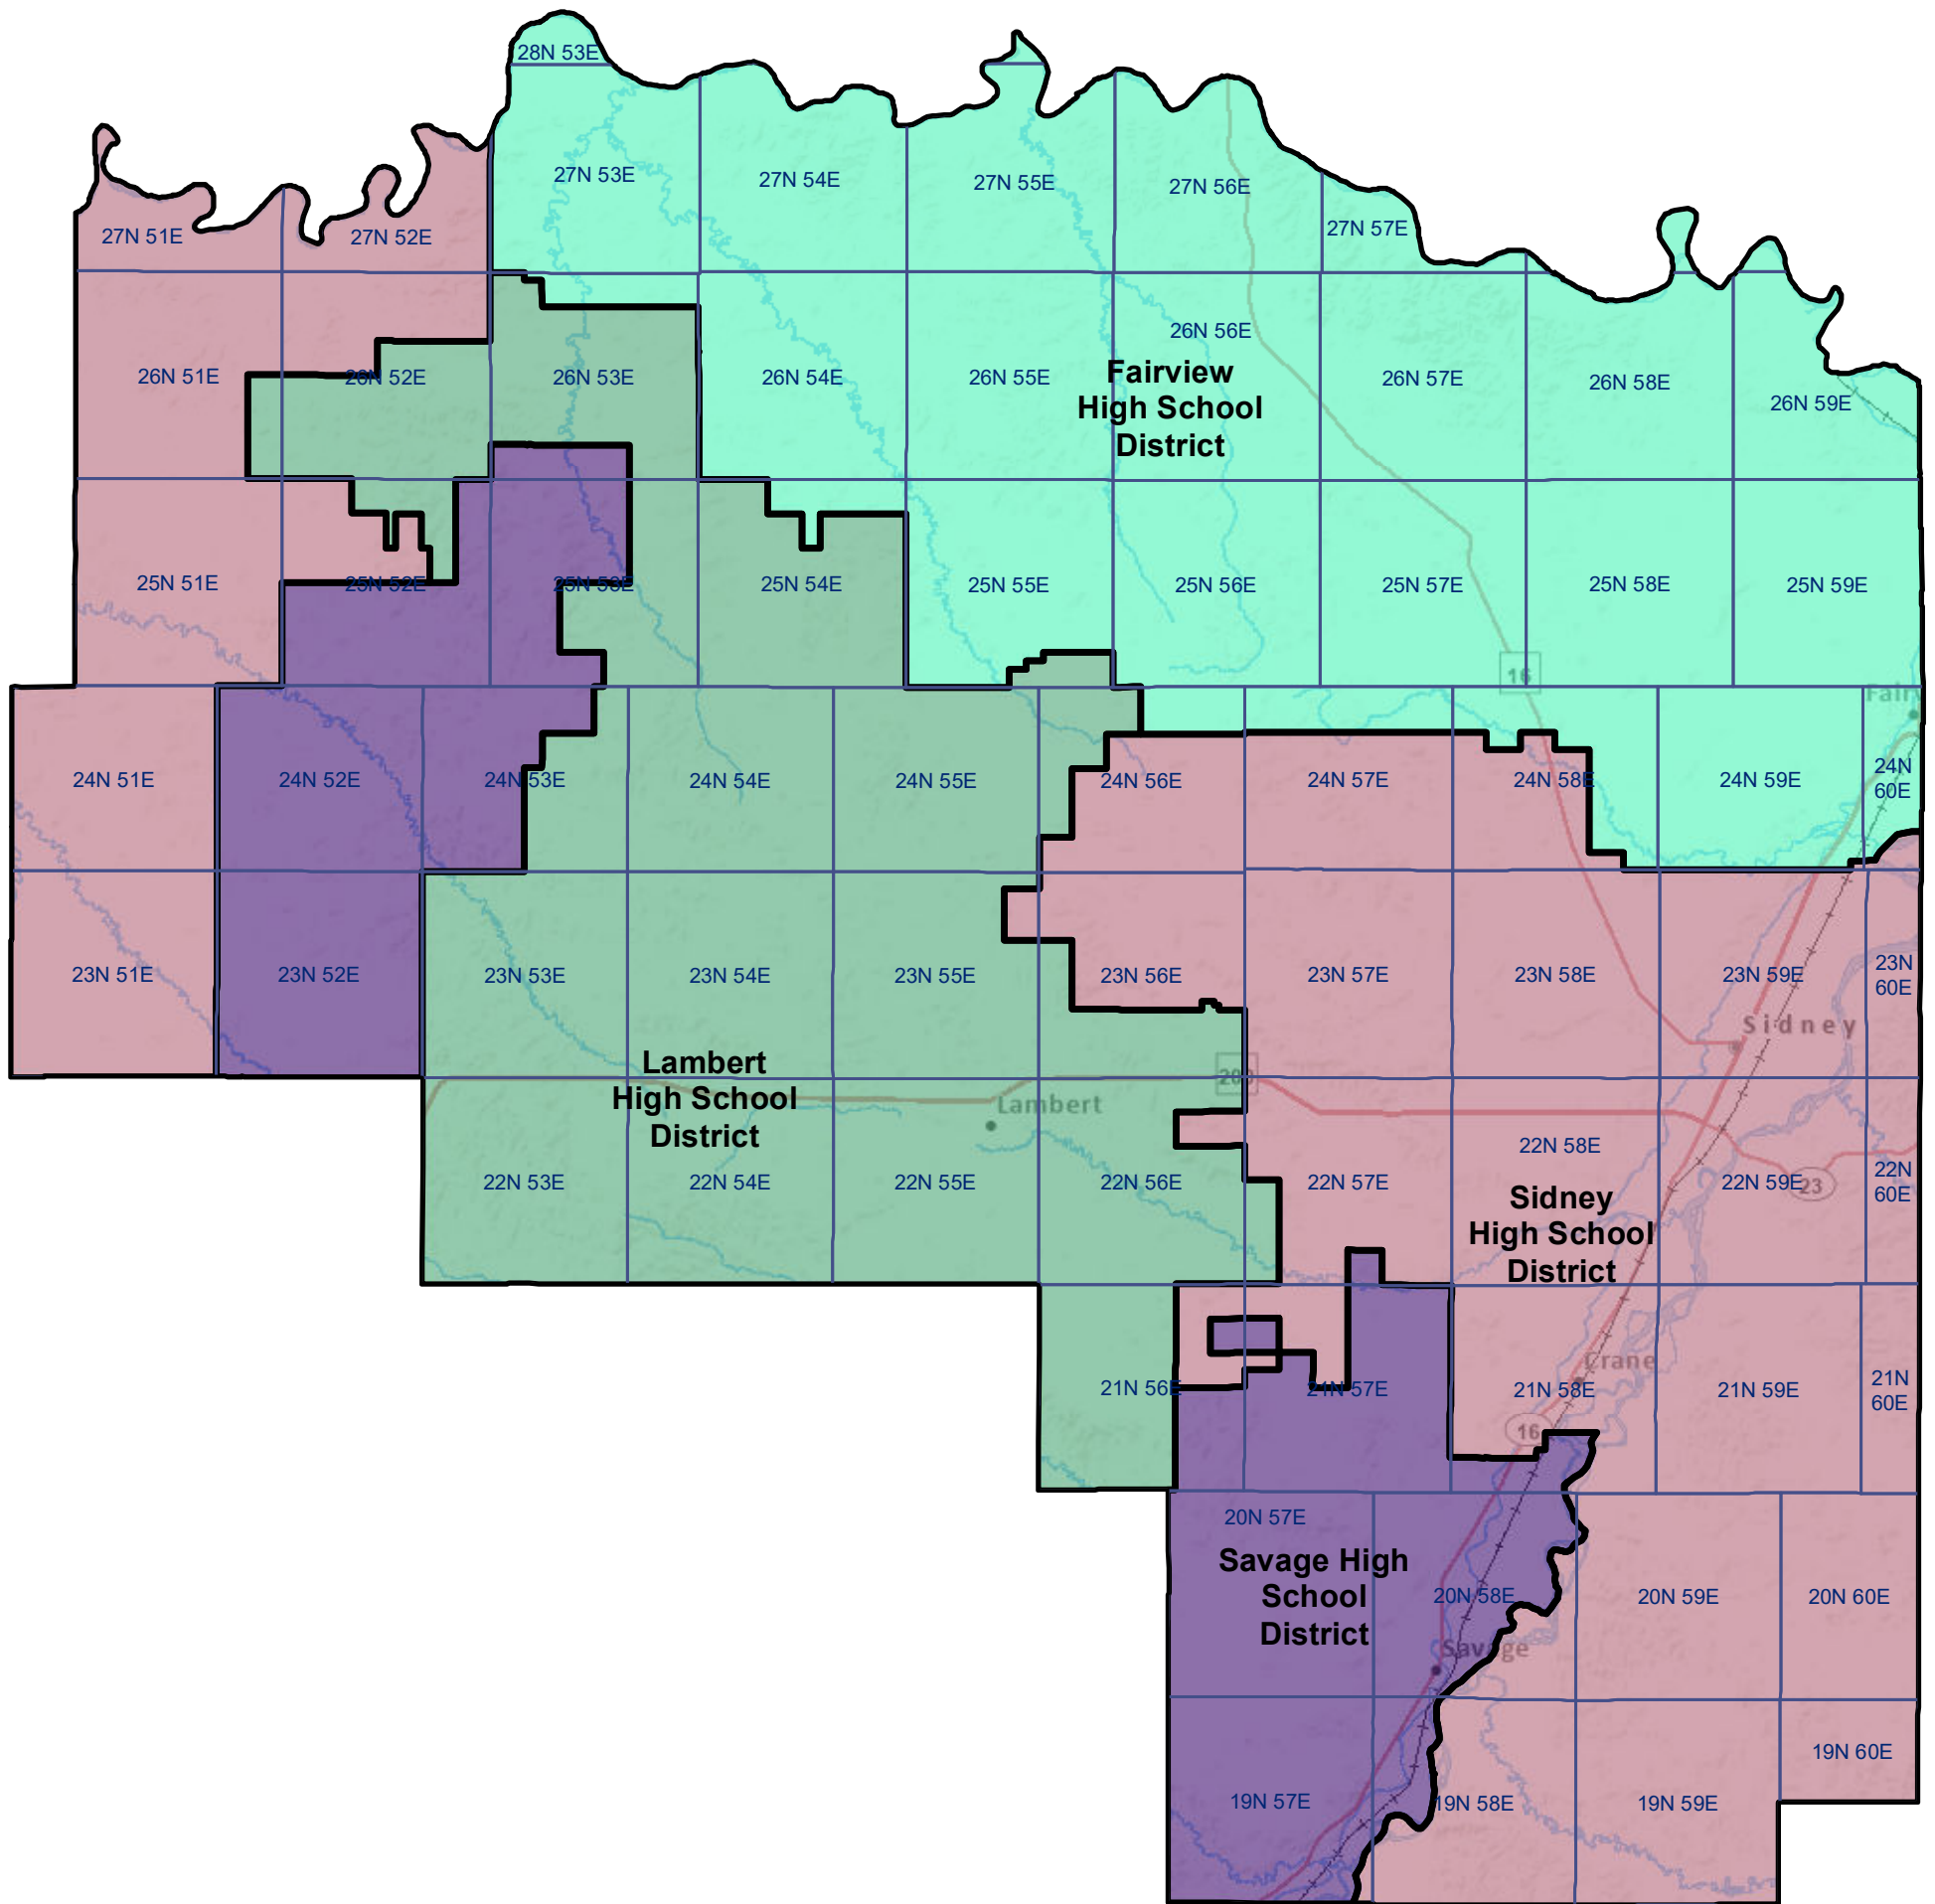

Richland County High School and K-12 School Districts

 Township Boundary

School District Boundaries are from the U.S. Census Bureau

Richland County School Districts
Montana State Library | Created on 10/30/2024
U.S. Census Bureau - School District Review Program
Meghan Burns | mburns2@mt.gov | 406.444.1550