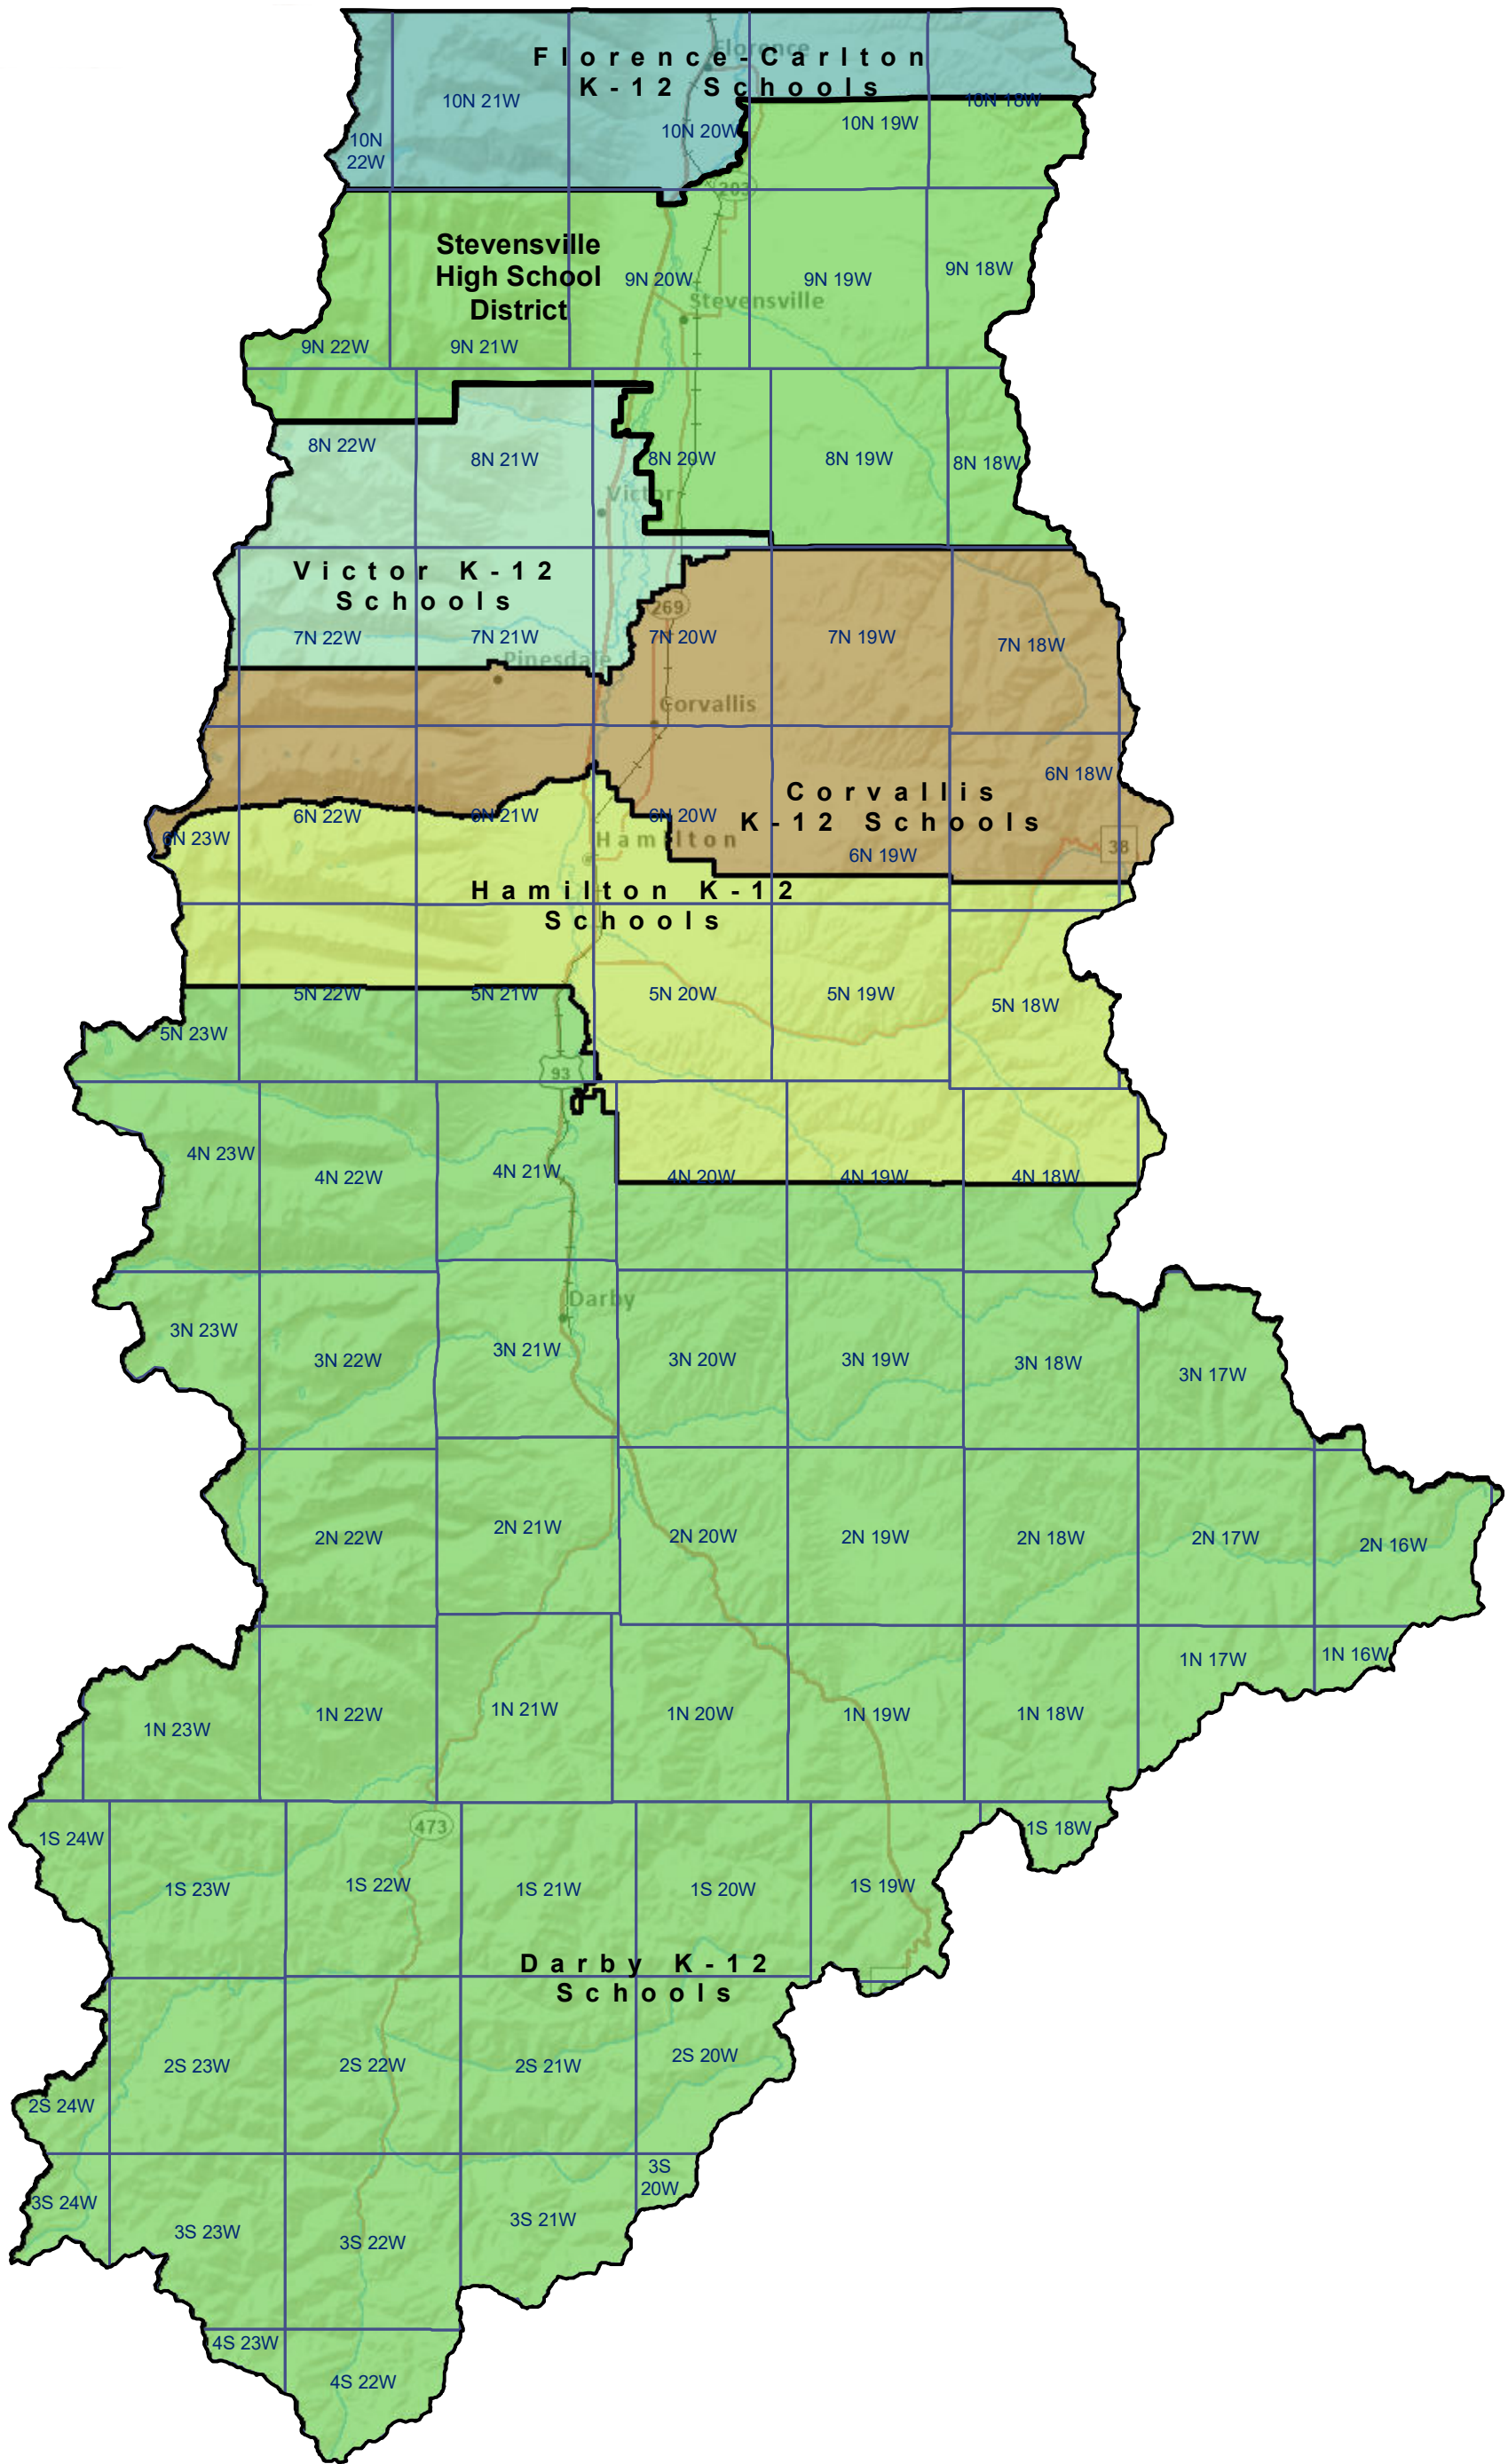

# Ravalli County High School and K-12 School Districts

 Township Boundary

*School District Boundaries are from the U.S. Census Bureau*

Ravalli County School Districts  
 Montana State Library | Created on 10/30/2024  
 U.S. Census Bureau - School District Review Program  
 Meghan Burns | mburns2@mt.gov | 406.444.1550