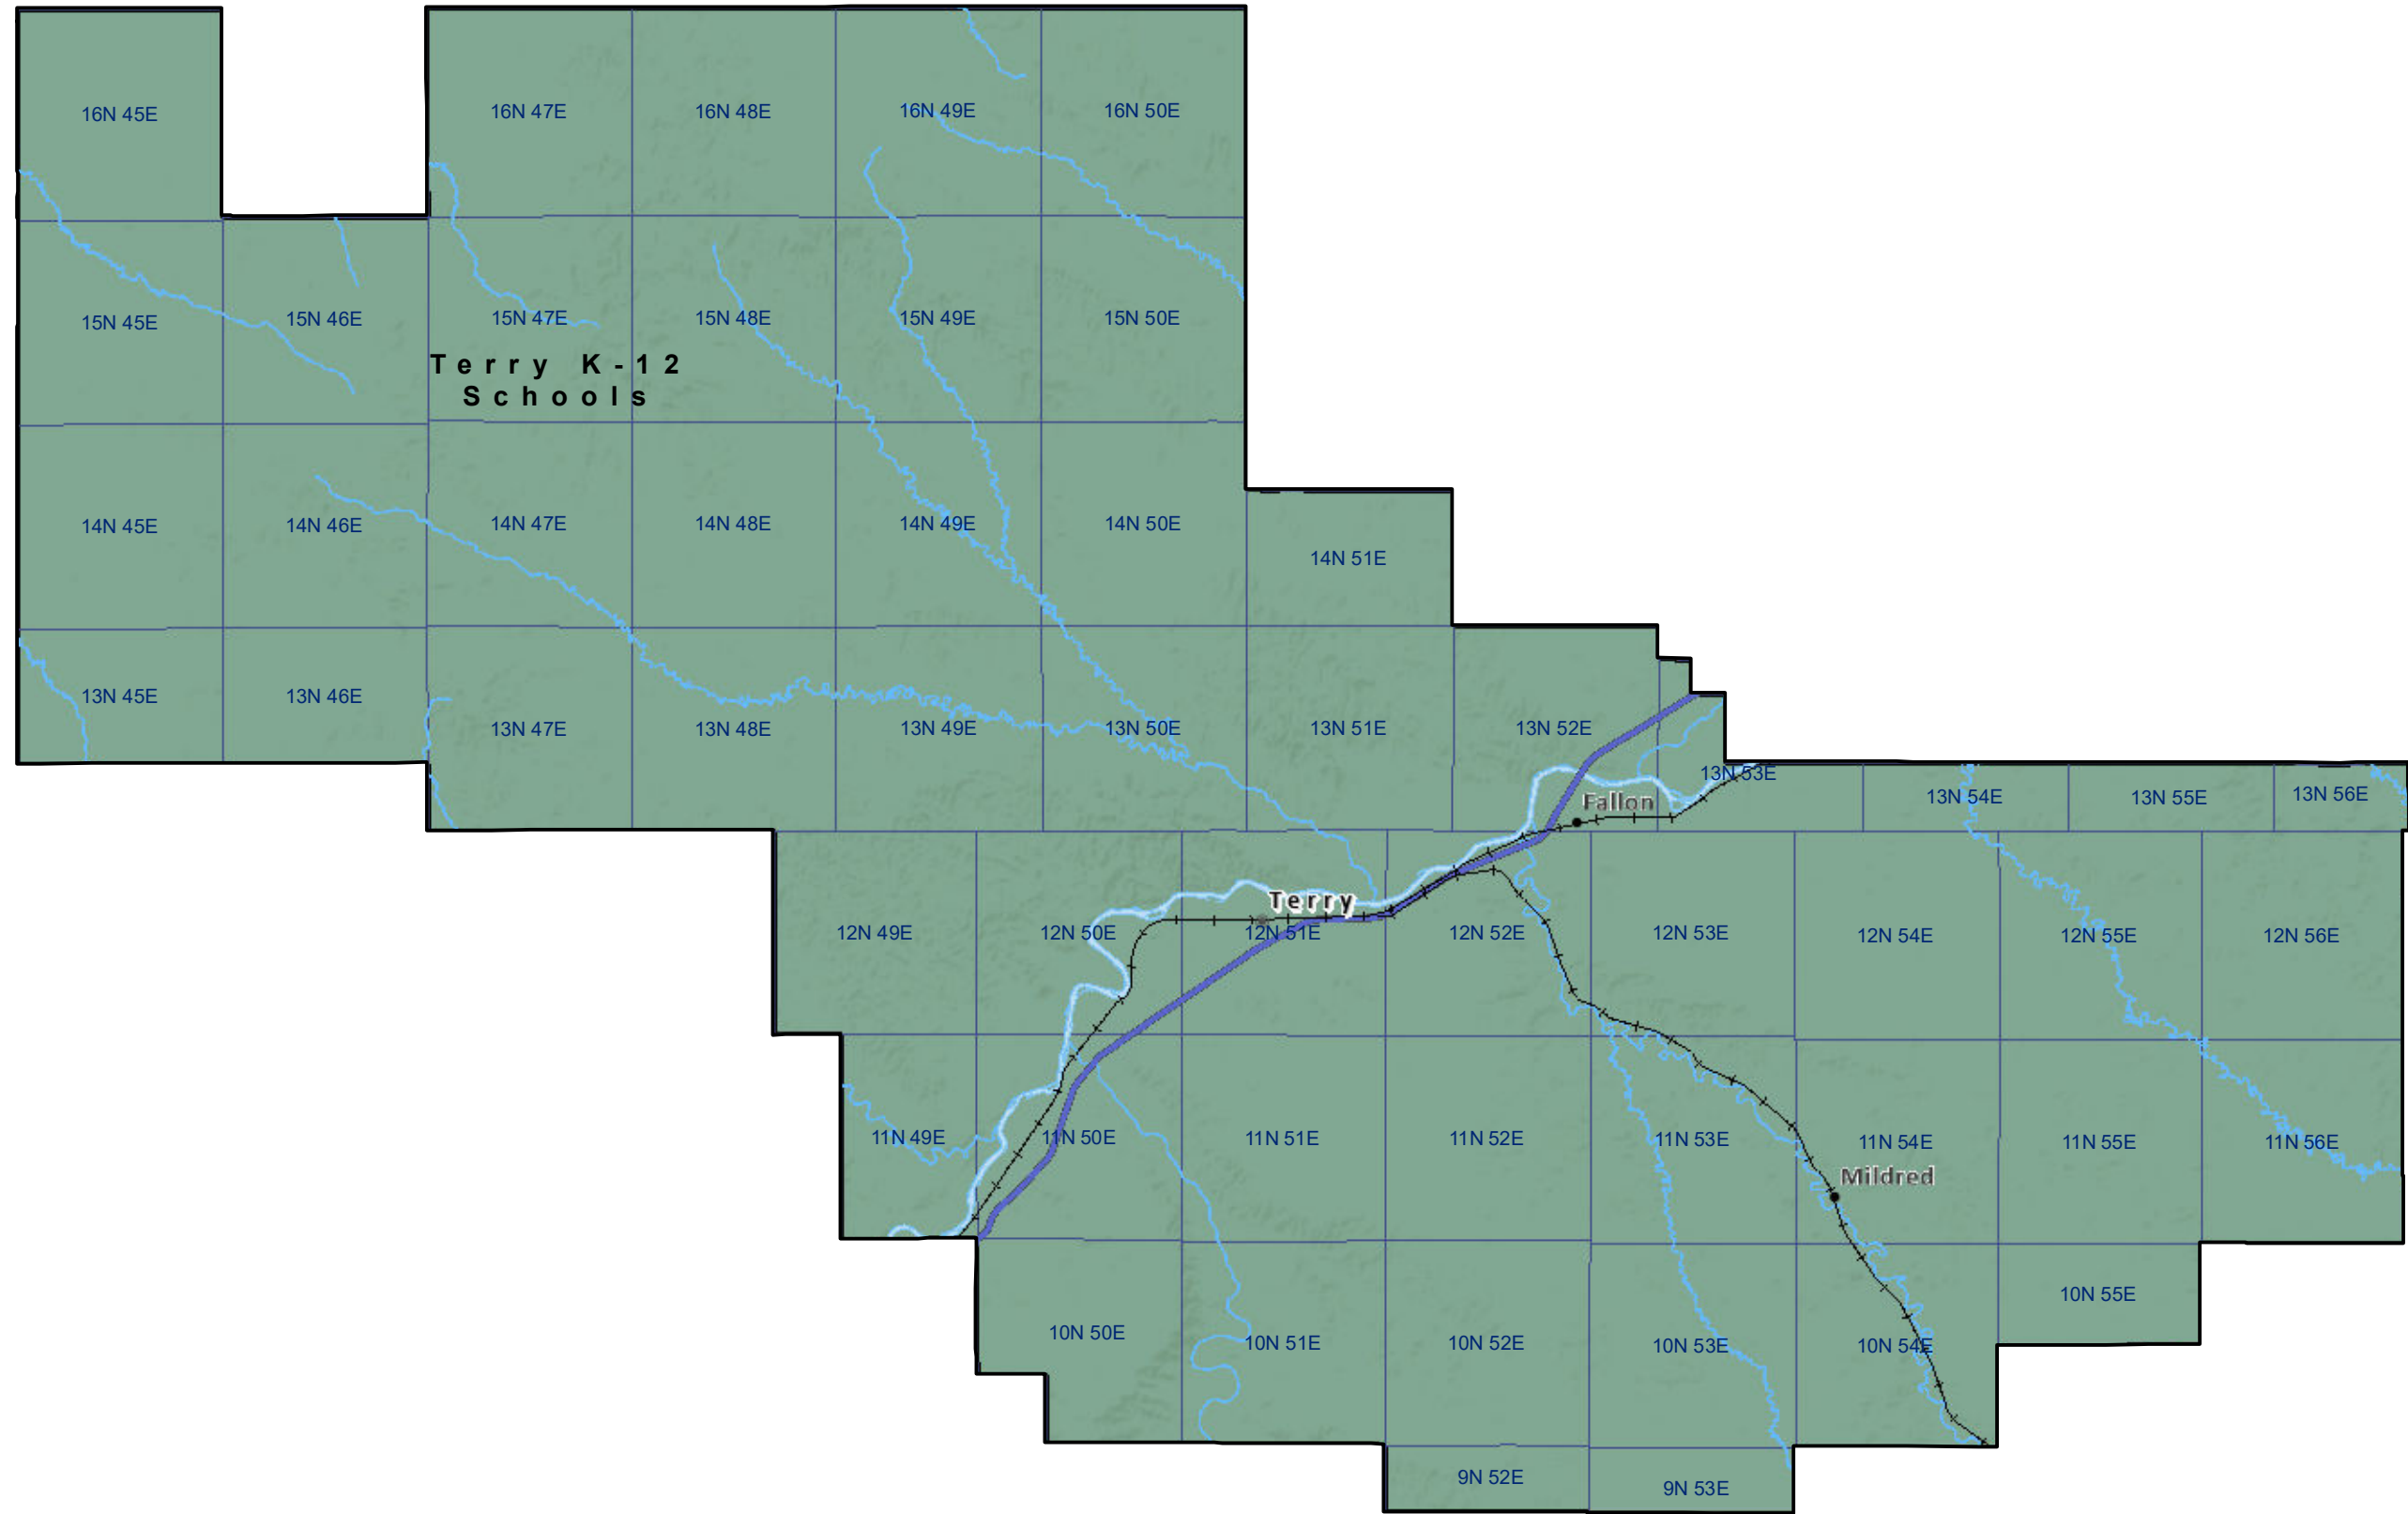

# Prairie County High School and K-12 School Districts

 Township Boundary

*School District Boundaries are from the U.S. Census Bureau*

Prairie County School Districts  
Montana State Library | Created on 10/30/2024  
U.S. Census Bureau - School District Review Program  
Meghan Burns | [mburns2@mt.gov](mailto:mburns2@mt.gov) | 406.444.1550