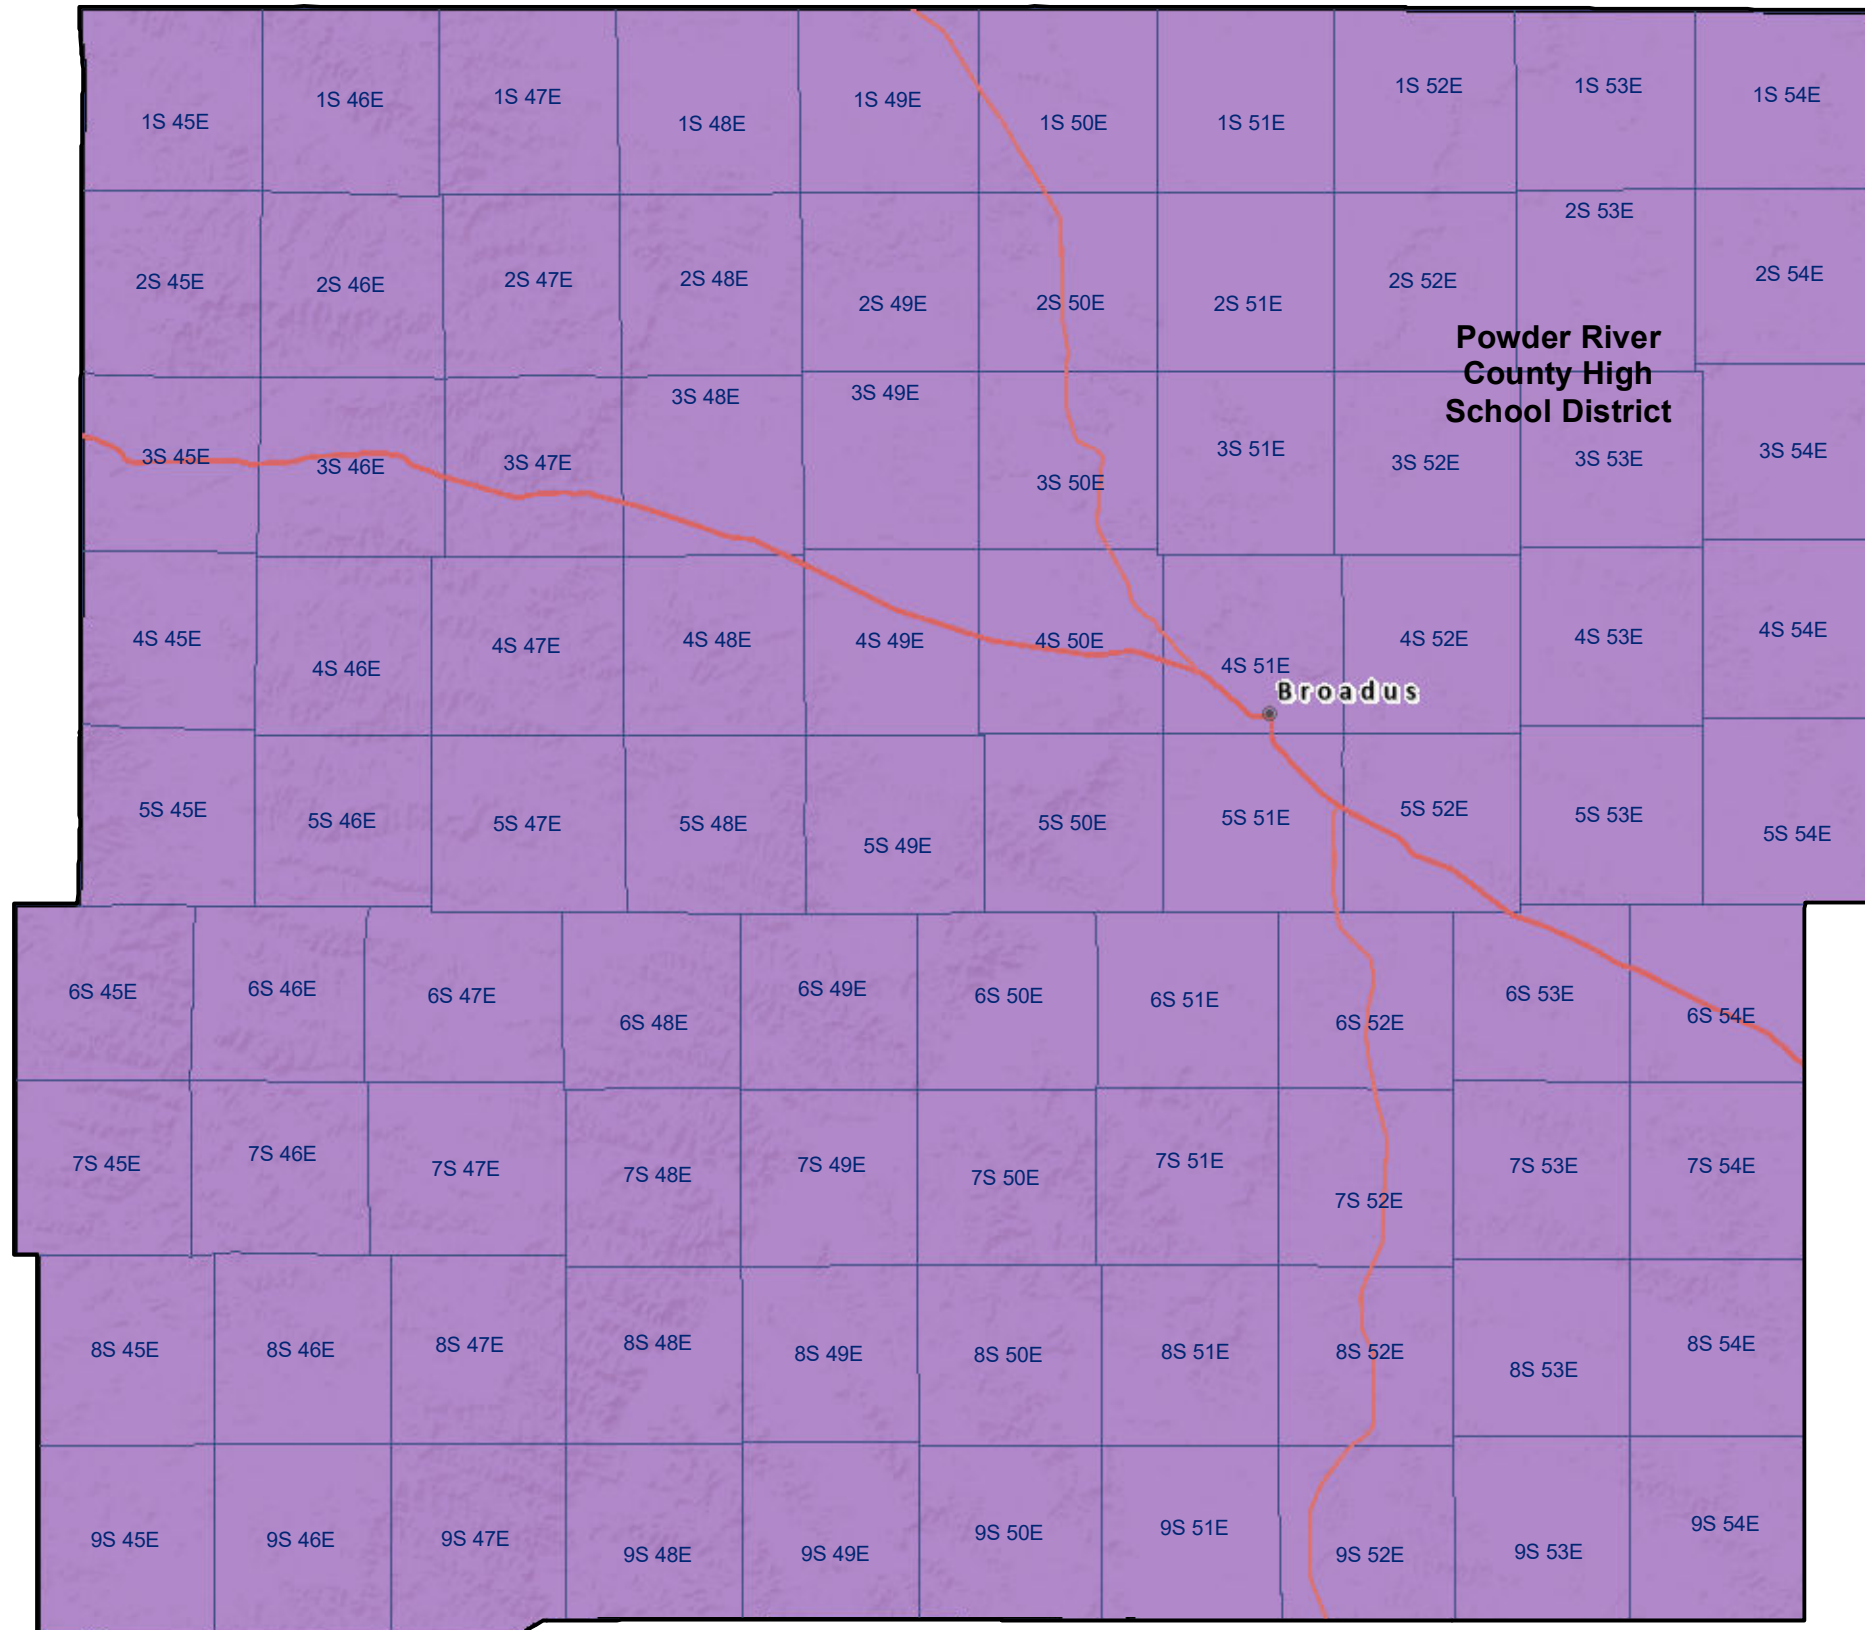

Powder River County High School and K-12 School Districts

 Township Boundary

School District Boundaries are from the U.S. Census Bureau

Powder River County School Districts
Montana State Library | Created on 10/30/2024
U.S. Census Bureau - School District Review Program
Meghan Burns | mburns2@mt.gov | 406.444.1550