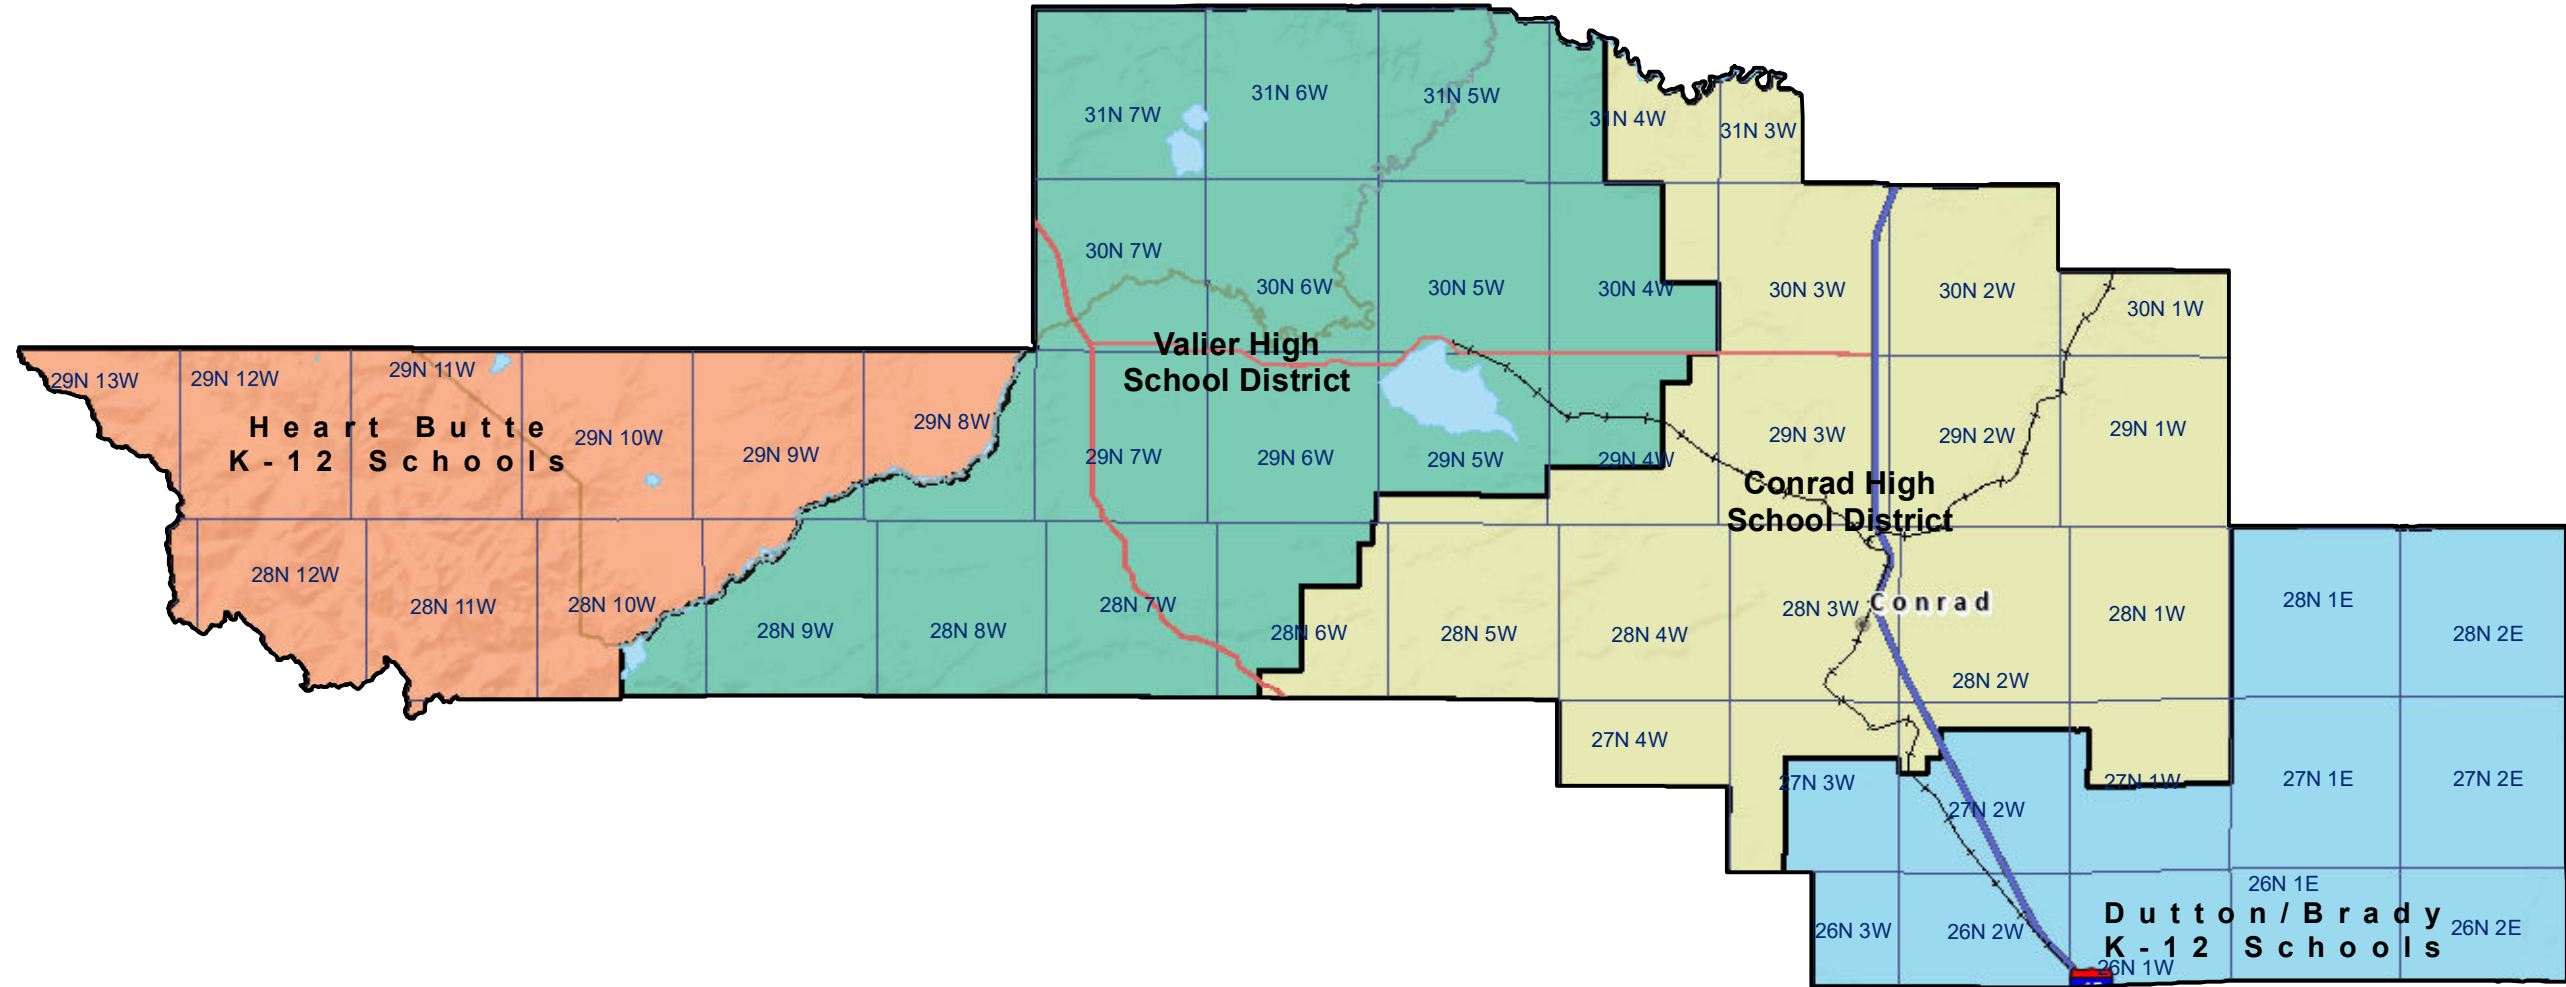

# Pondera County High School and K-12 School Districts

 Township Boundary

**School District Boundaries are from the U.S. Census Bureau**

Pondera County School Districts  
Montana State Library | Created on 10/30/2024  
U.S. Census Bureau - School District Review Program  
Meghan Burns | [mburns2@mt.gov](mailto:mburns2@mt.gov) | 406.444.1550