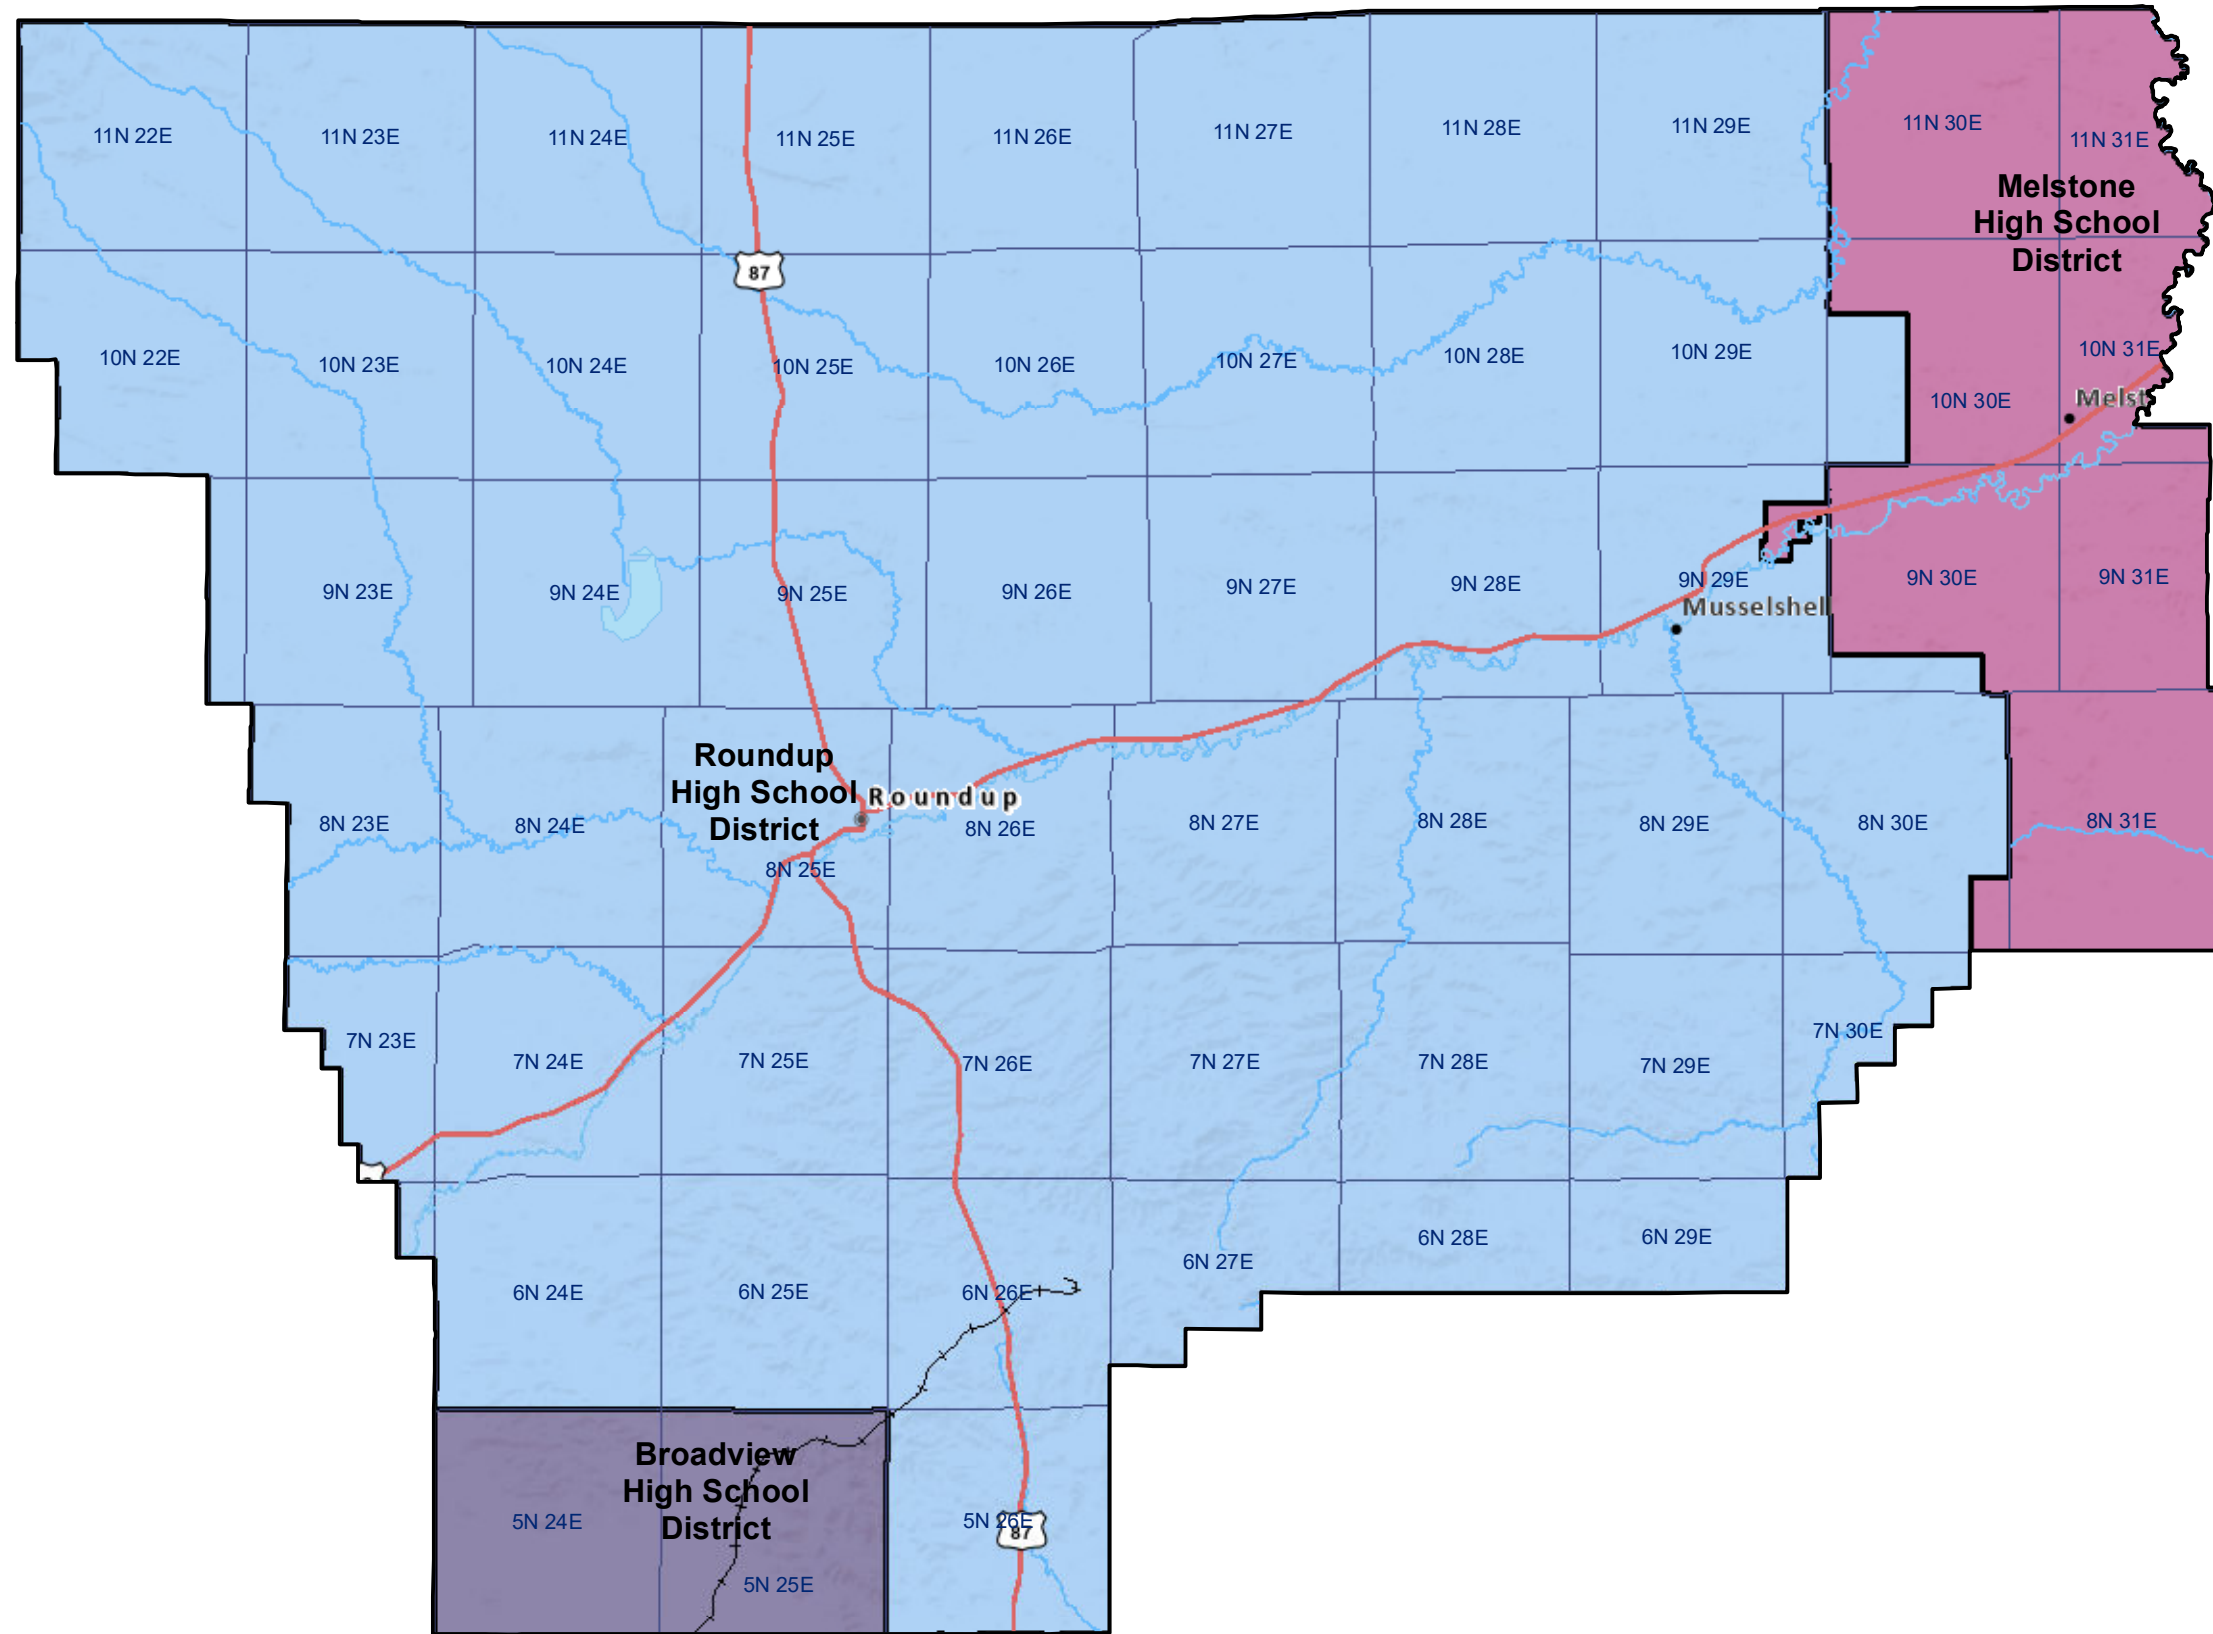

Musselshell County High School and K-12 School Districts

 Township Boundary

School District Boundaries are from the U.S. Census Bureau

Musselshell County School Districts
Montana State Library | Created on 10/30/2024
U.S. Census Bureau - School District Review Program
Meghan Burns | mburns2@mt.gov | 406.444.1550