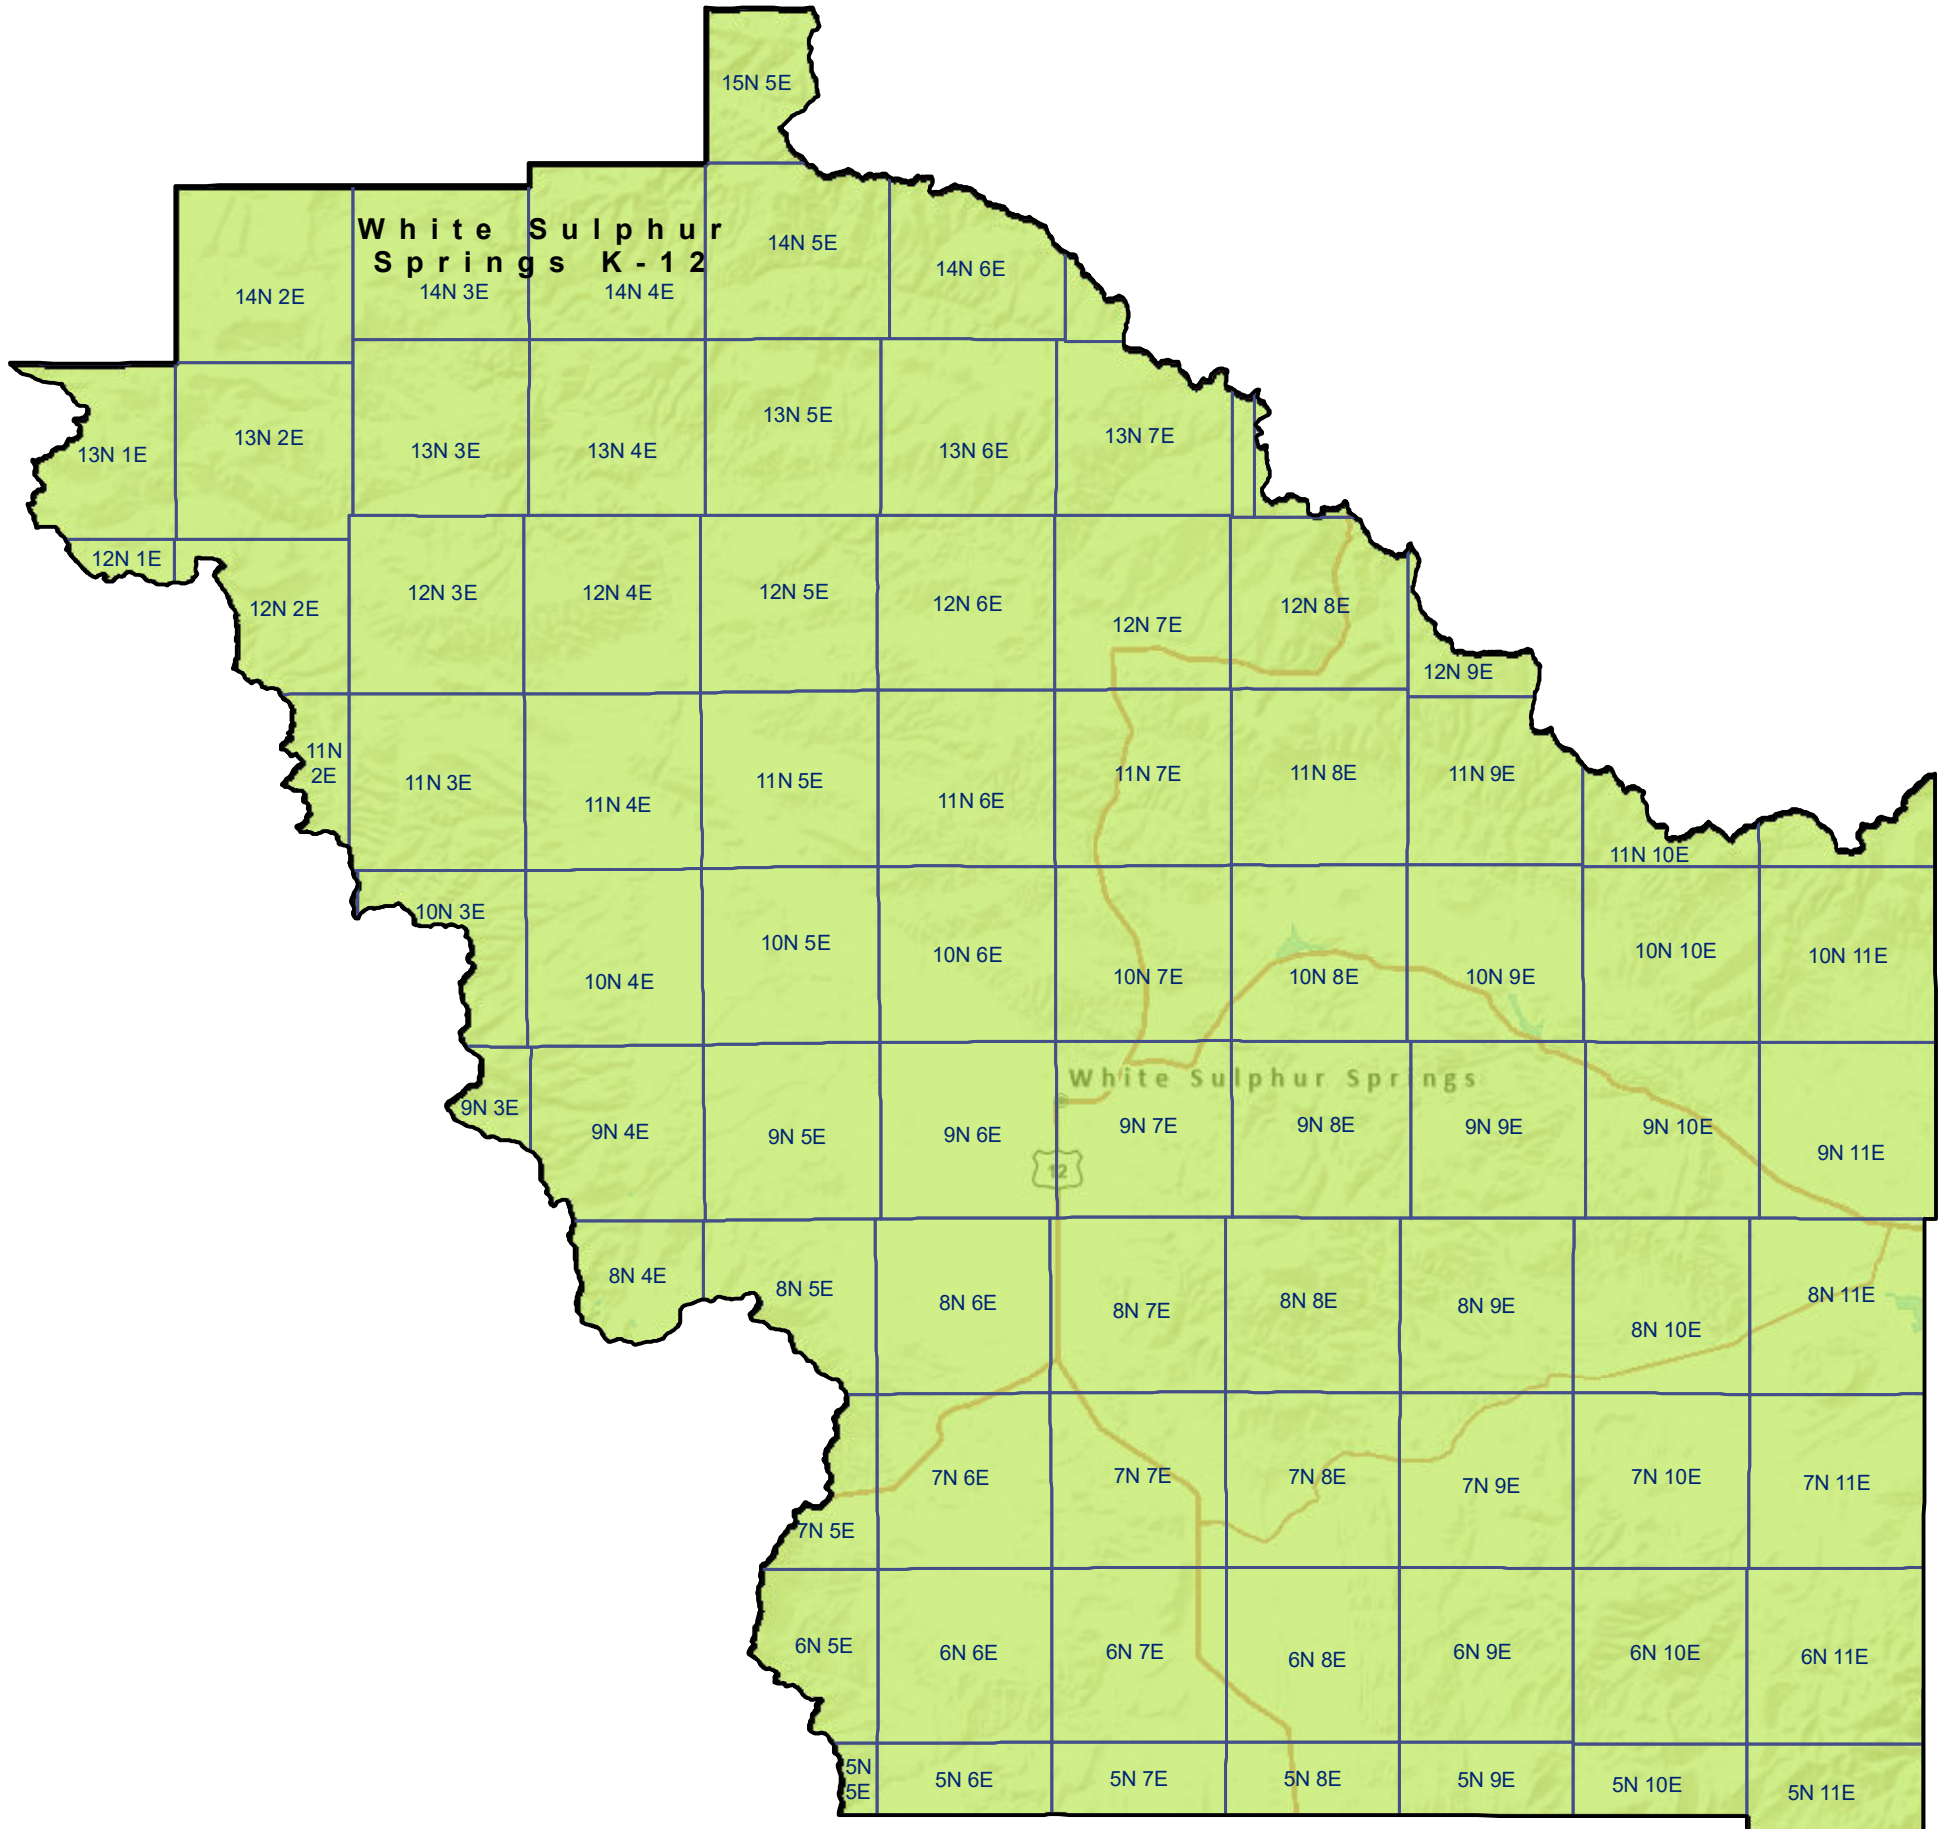

Meagher County High School and K-12 School Districts

 Township Boundary

School District Boundaries are from the U.S. Census Bureau

Meagher County School Districts
Montana State Library | Created on 10/30/2024
U.S. Census Bureau - School District Review Program
Meghan Burns | mburns2@mt.gov | 406.444.1550