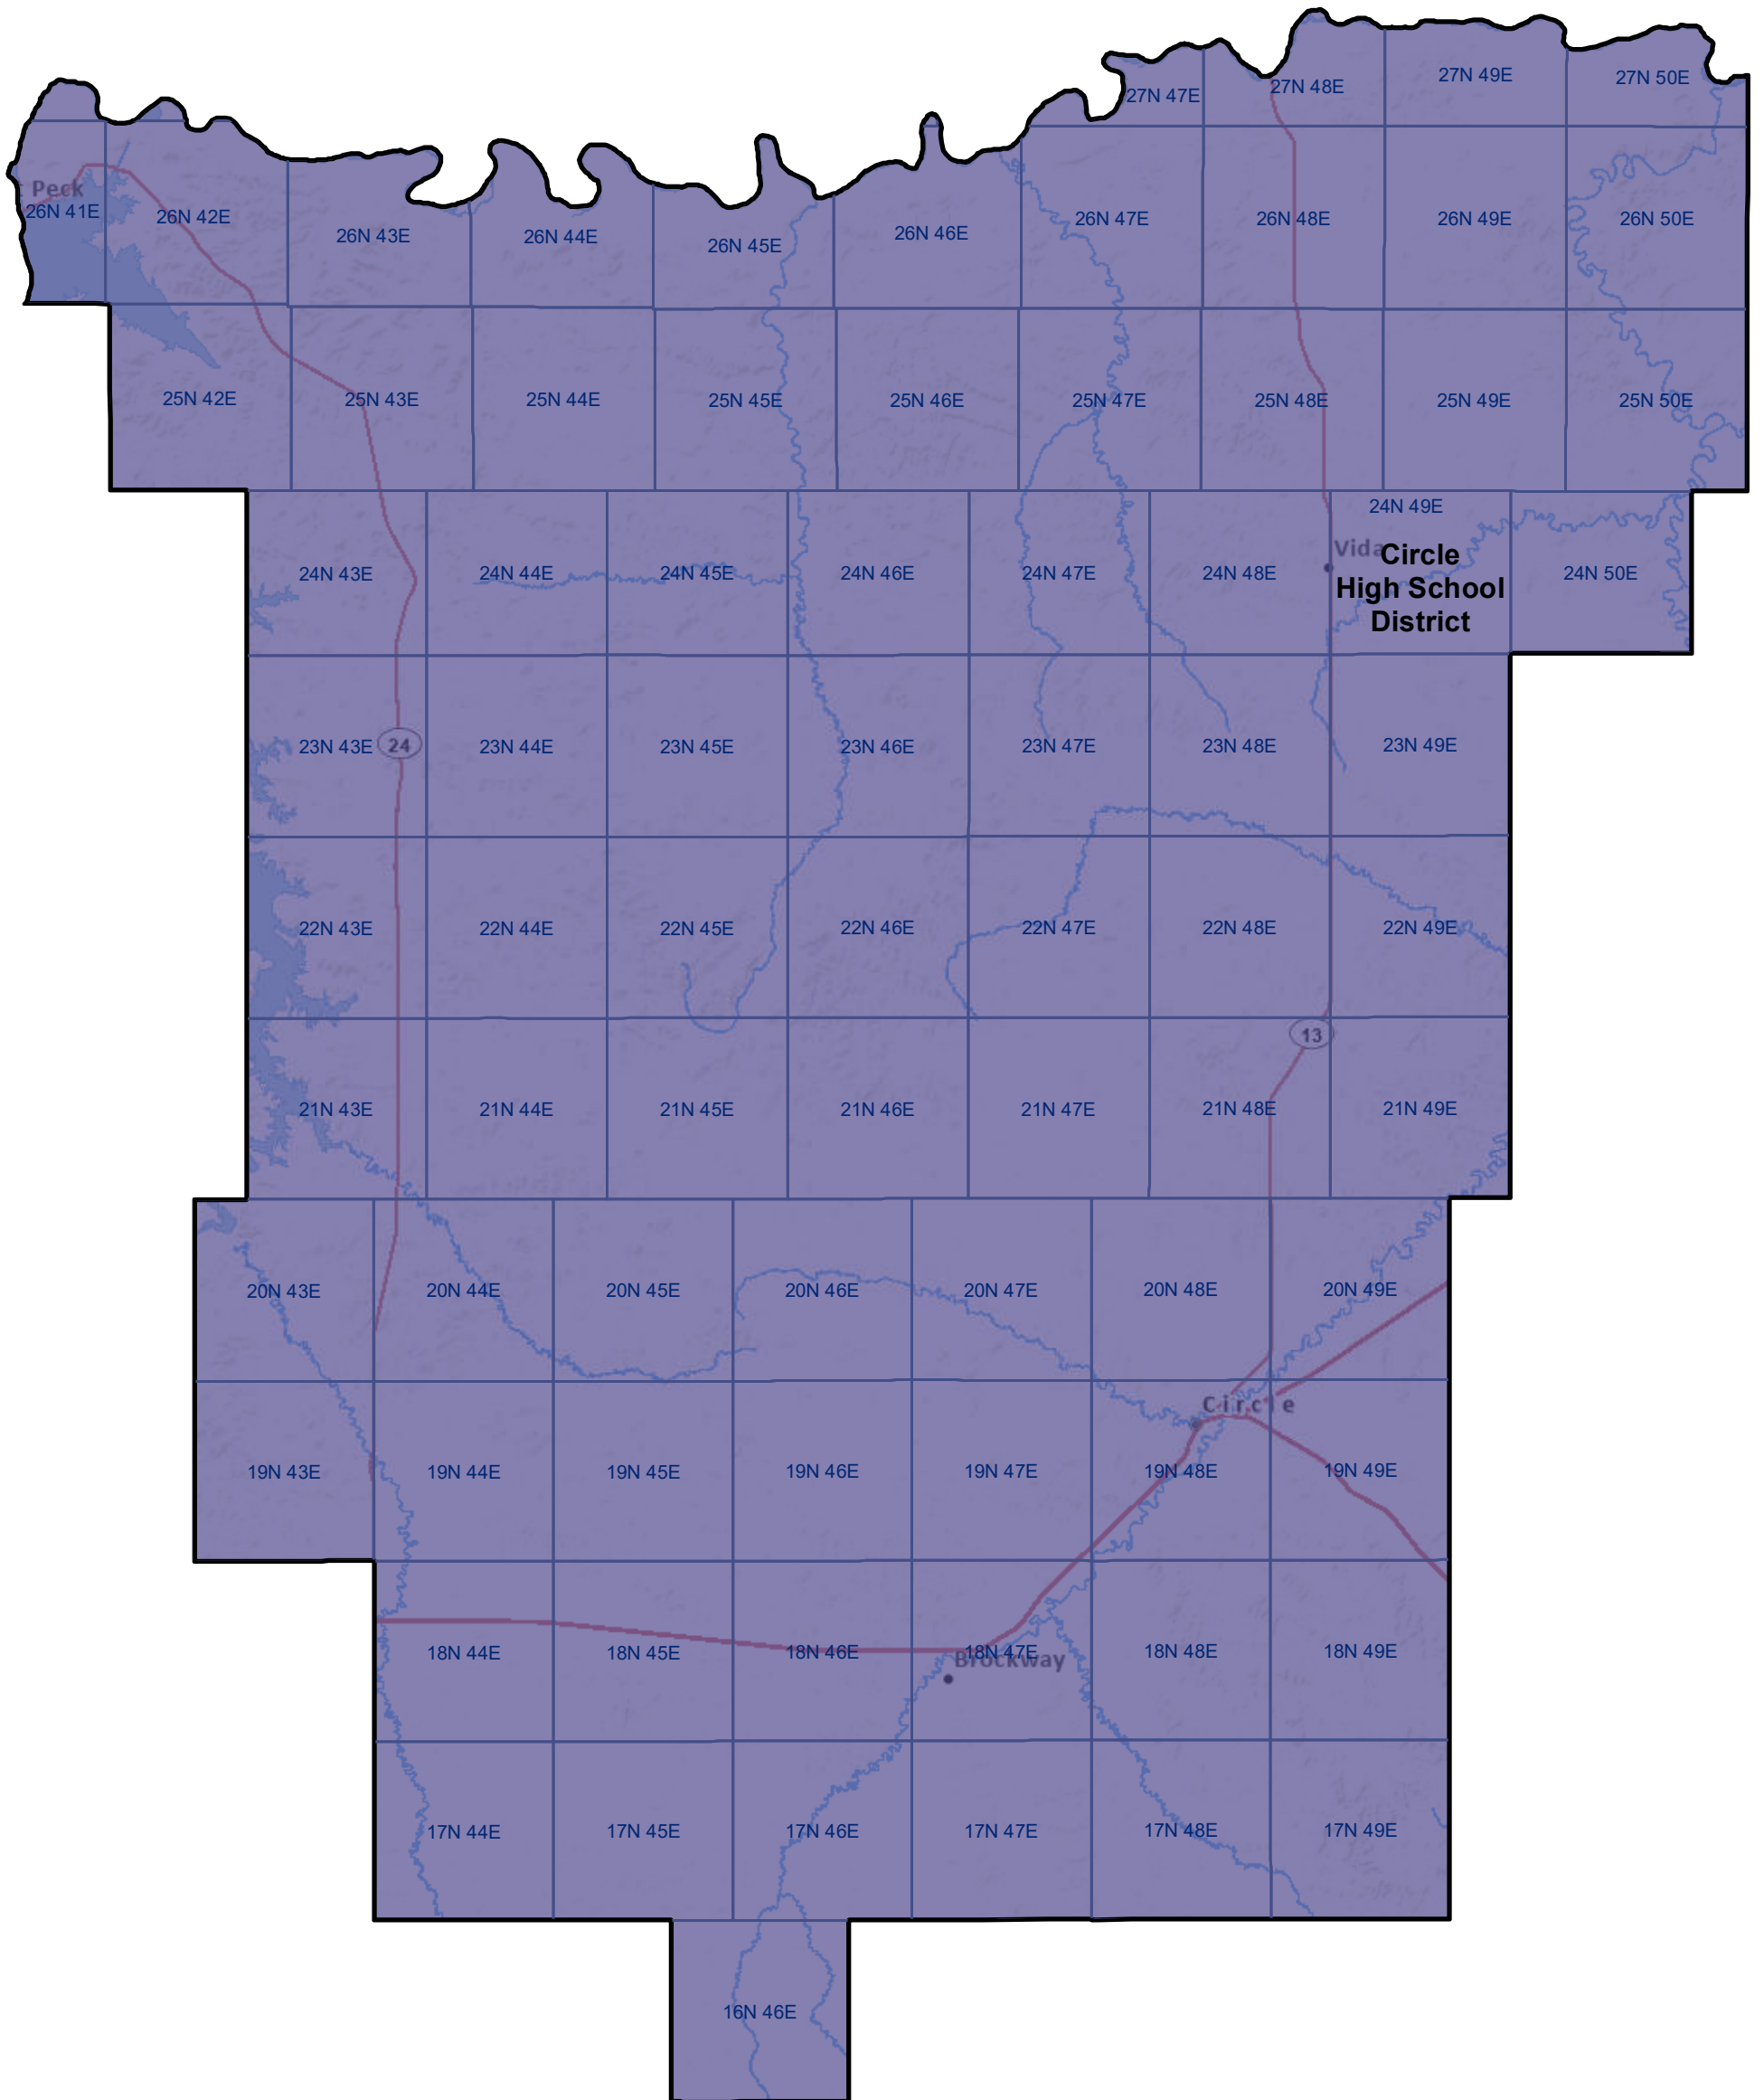

McCone County High School and K-12 School Districts

 Township Boundary

School District Boundaries are from the U.S. Census Bureau

McCone County School Districts
Montana State Library | Created on 10/30/2024
U.S. Census Bureau - School District Review Program
Meghan Burns | mburns2@mt.gov | 406.444.1550