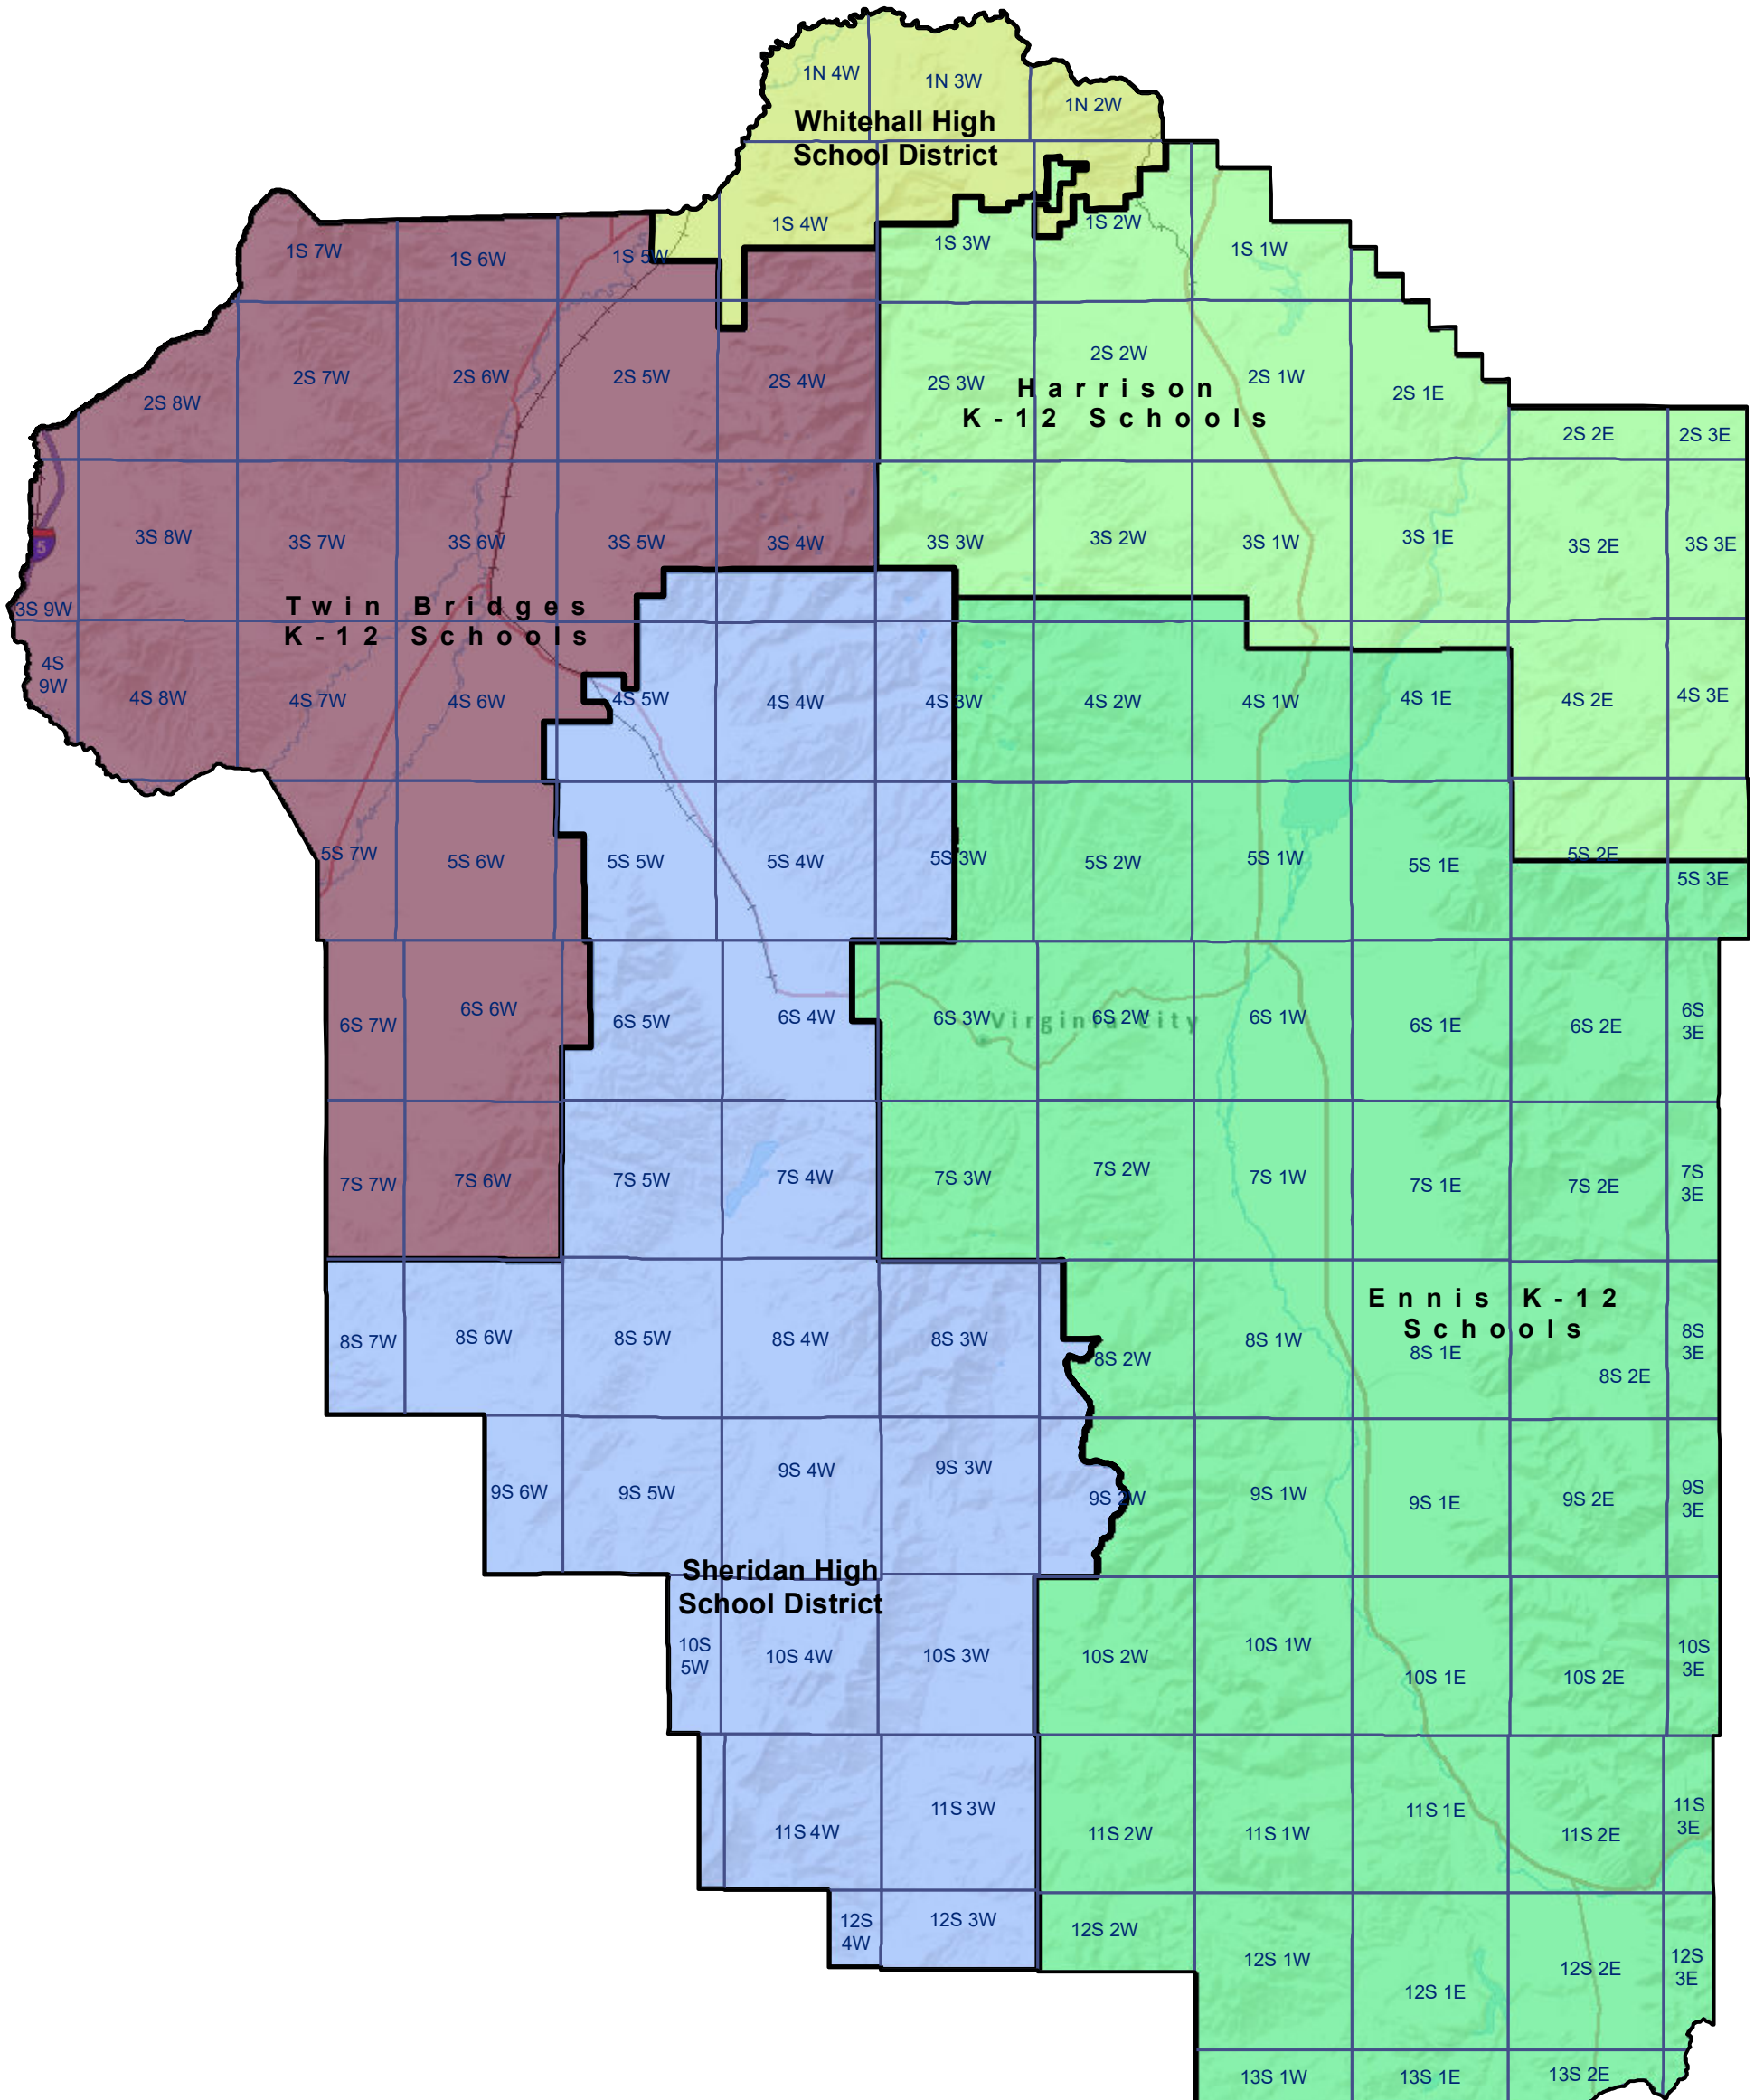

Madison County High School and K-12 School Districts

 Township Boundary

School District Boundaries are from the U.S. Census Bureau

Madison County School Districts
 Montana State Library | Created on 10/30/2024
 U.S. Census Bureau - School District Review Program
 Meghan Burns | mburns2@mt.gov | 406.444.1550