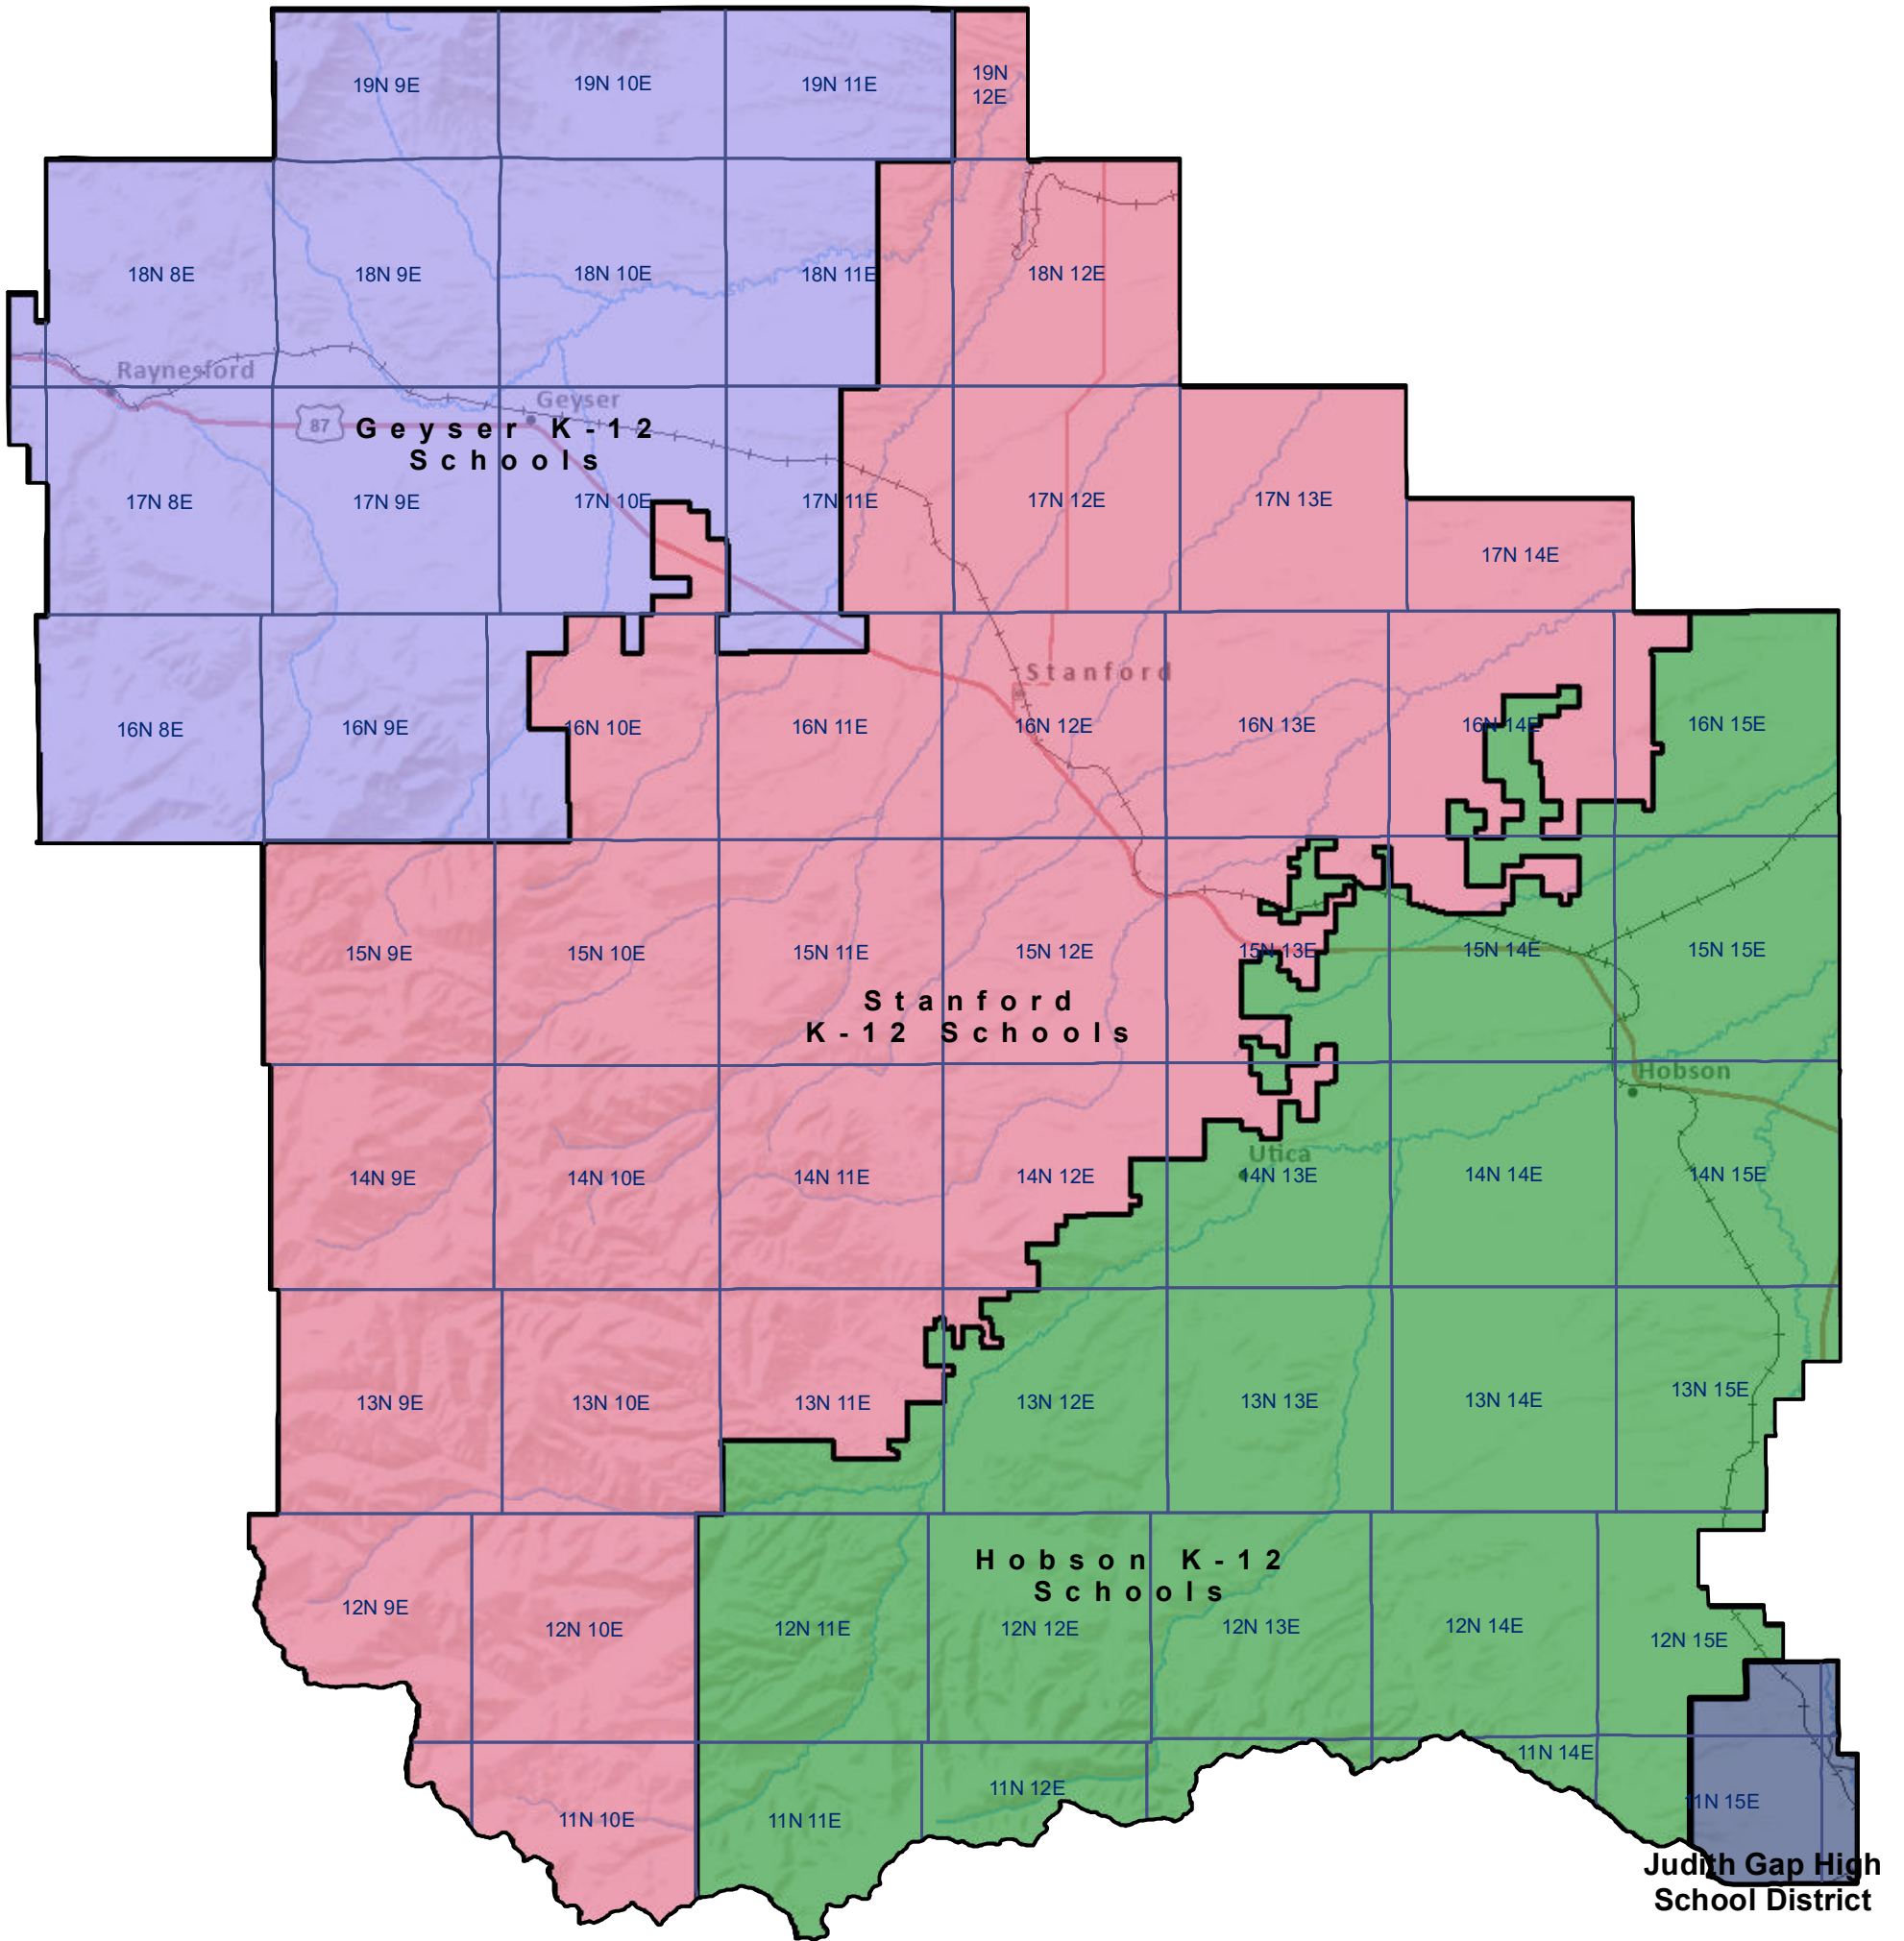

Judith Basin County High School and K-12 School Districts

 Township Boundary

School District Boundaries are from the U.S. Census Bureau

Judith Basin County School Districts
 Montana State Library | Created on 10/30/2024
 U.S. Census Bureau - School District Review Program
 Meghan Burns | mburns2@mt.gov | 406.444.1550