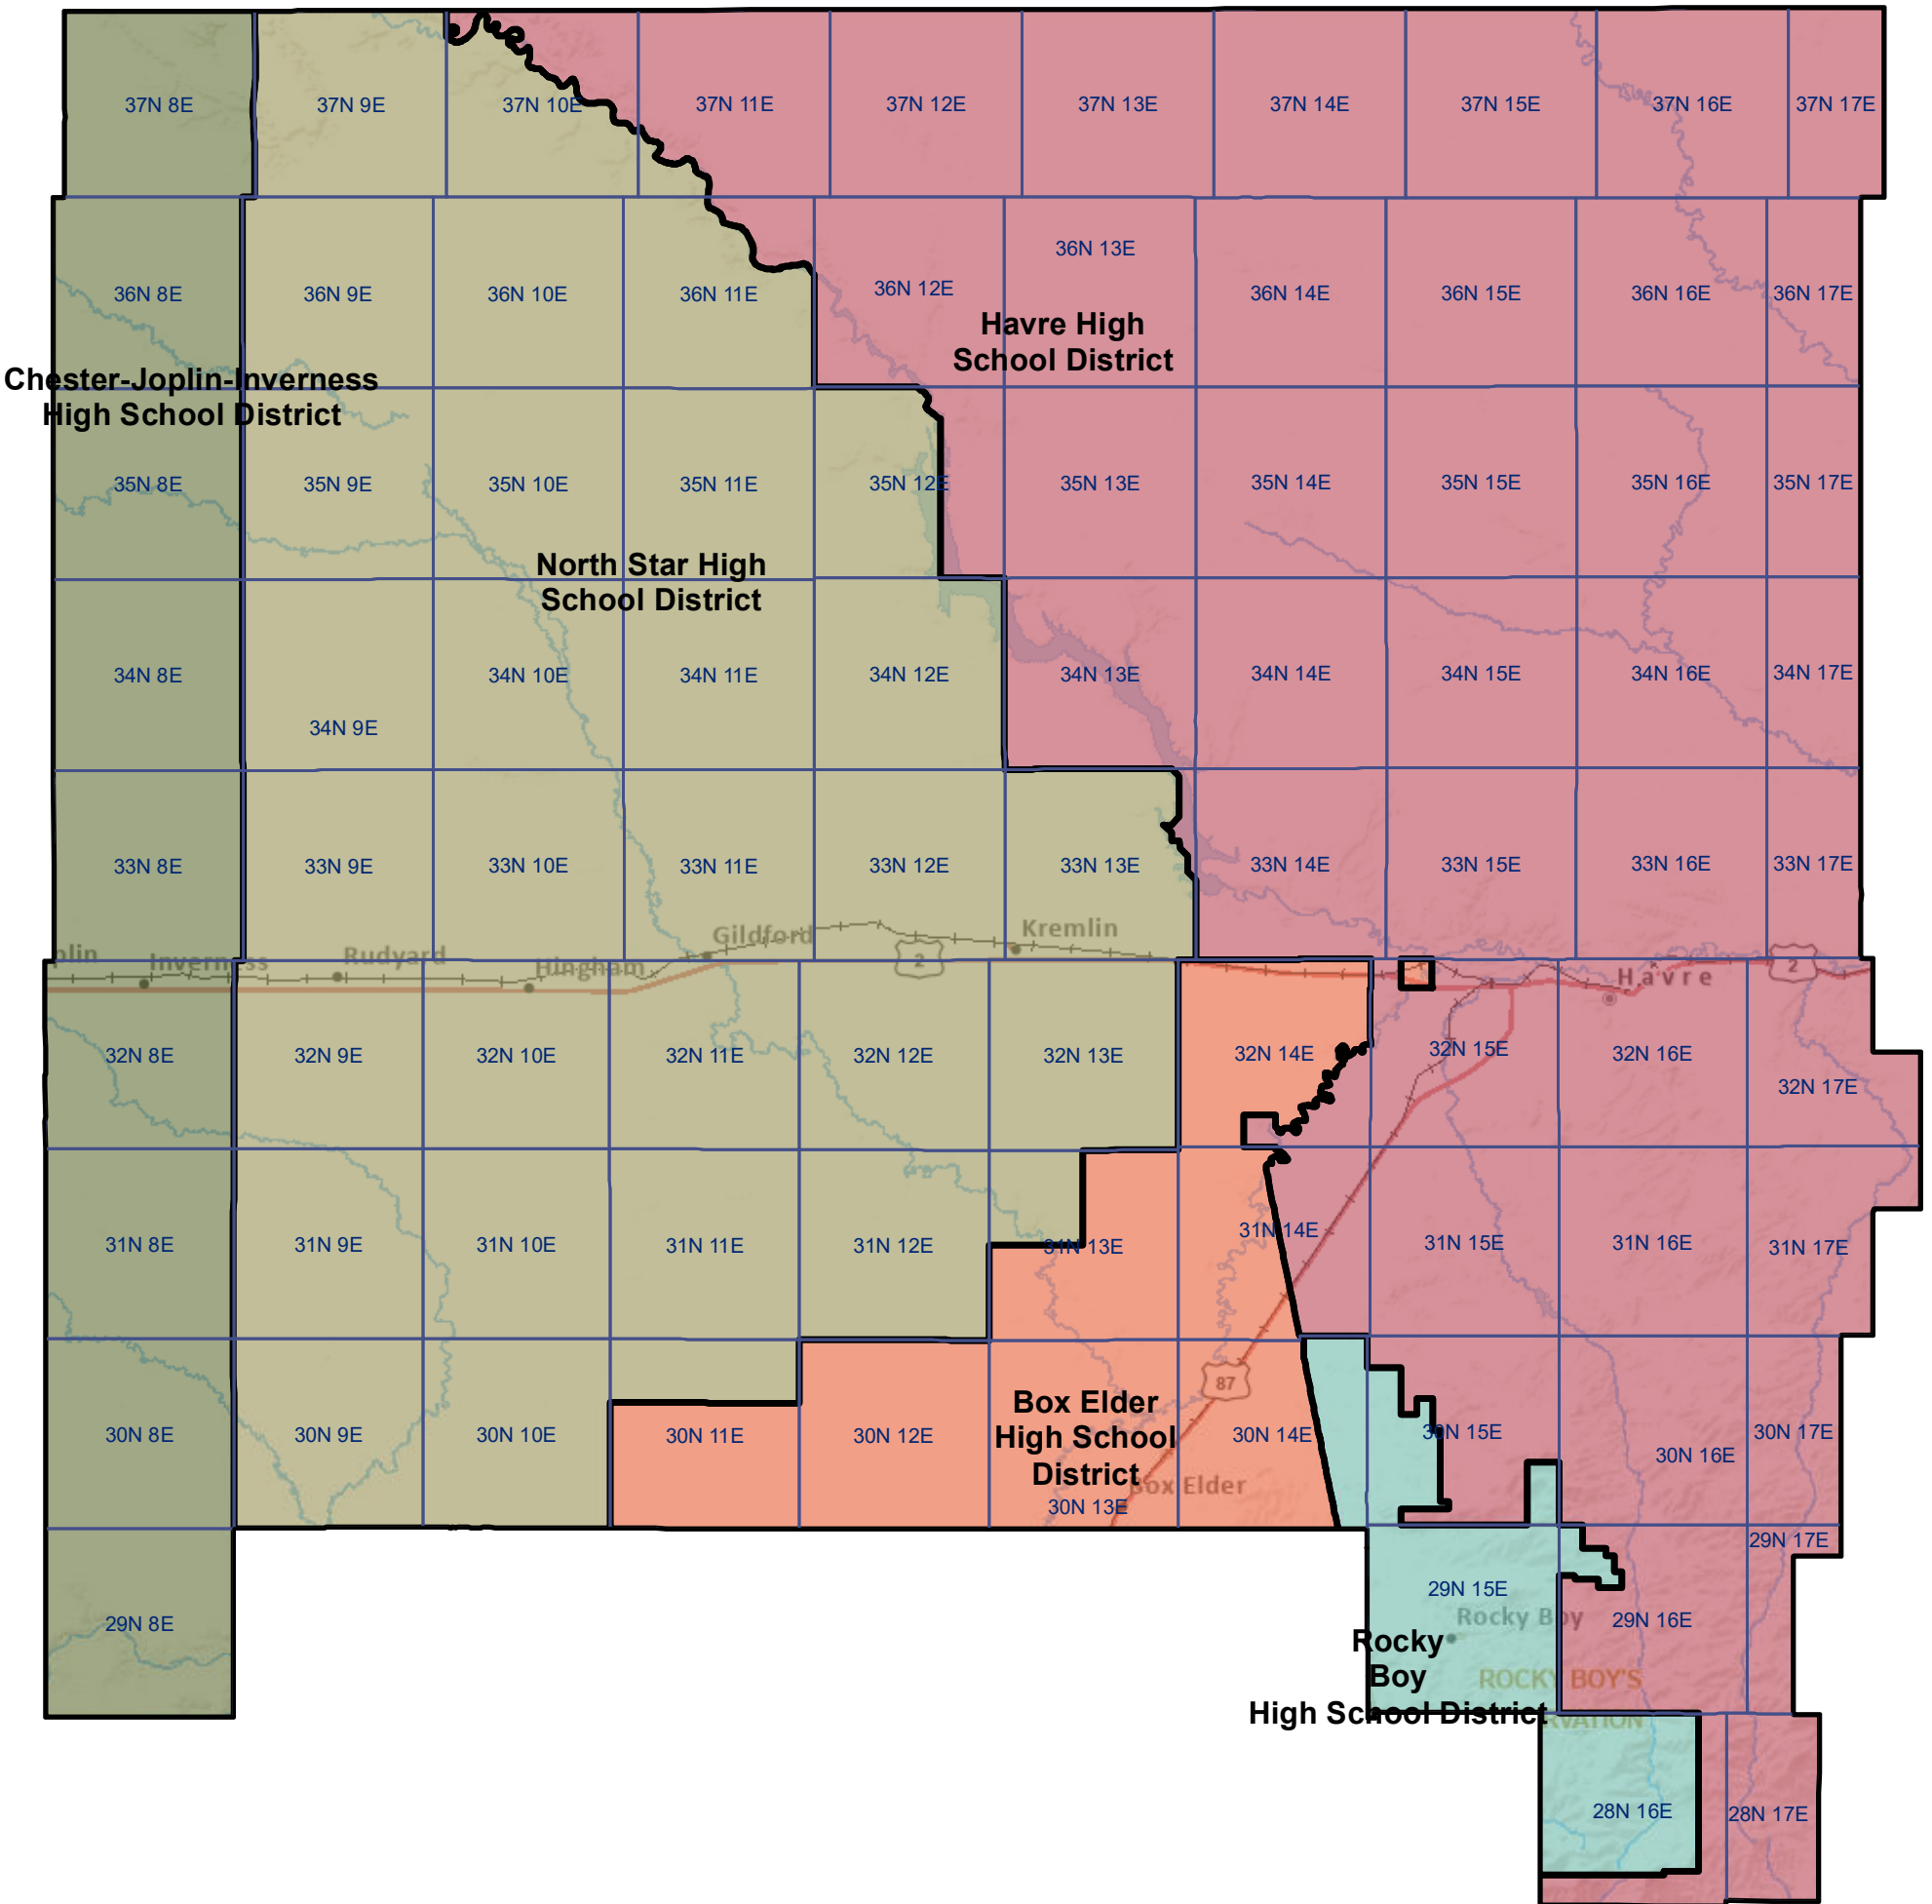

Hill County High School and K-12 School Districts

 Township Boundary

School District Boundaries are from the U.S. Census Bureau

Hill County School Districts
 Montana State Library | Created on 10/30/2024
 U.S. Census Bureau - School District Review Program
 Meghan Burns | mburns2@mt.gov | 406.444.1550