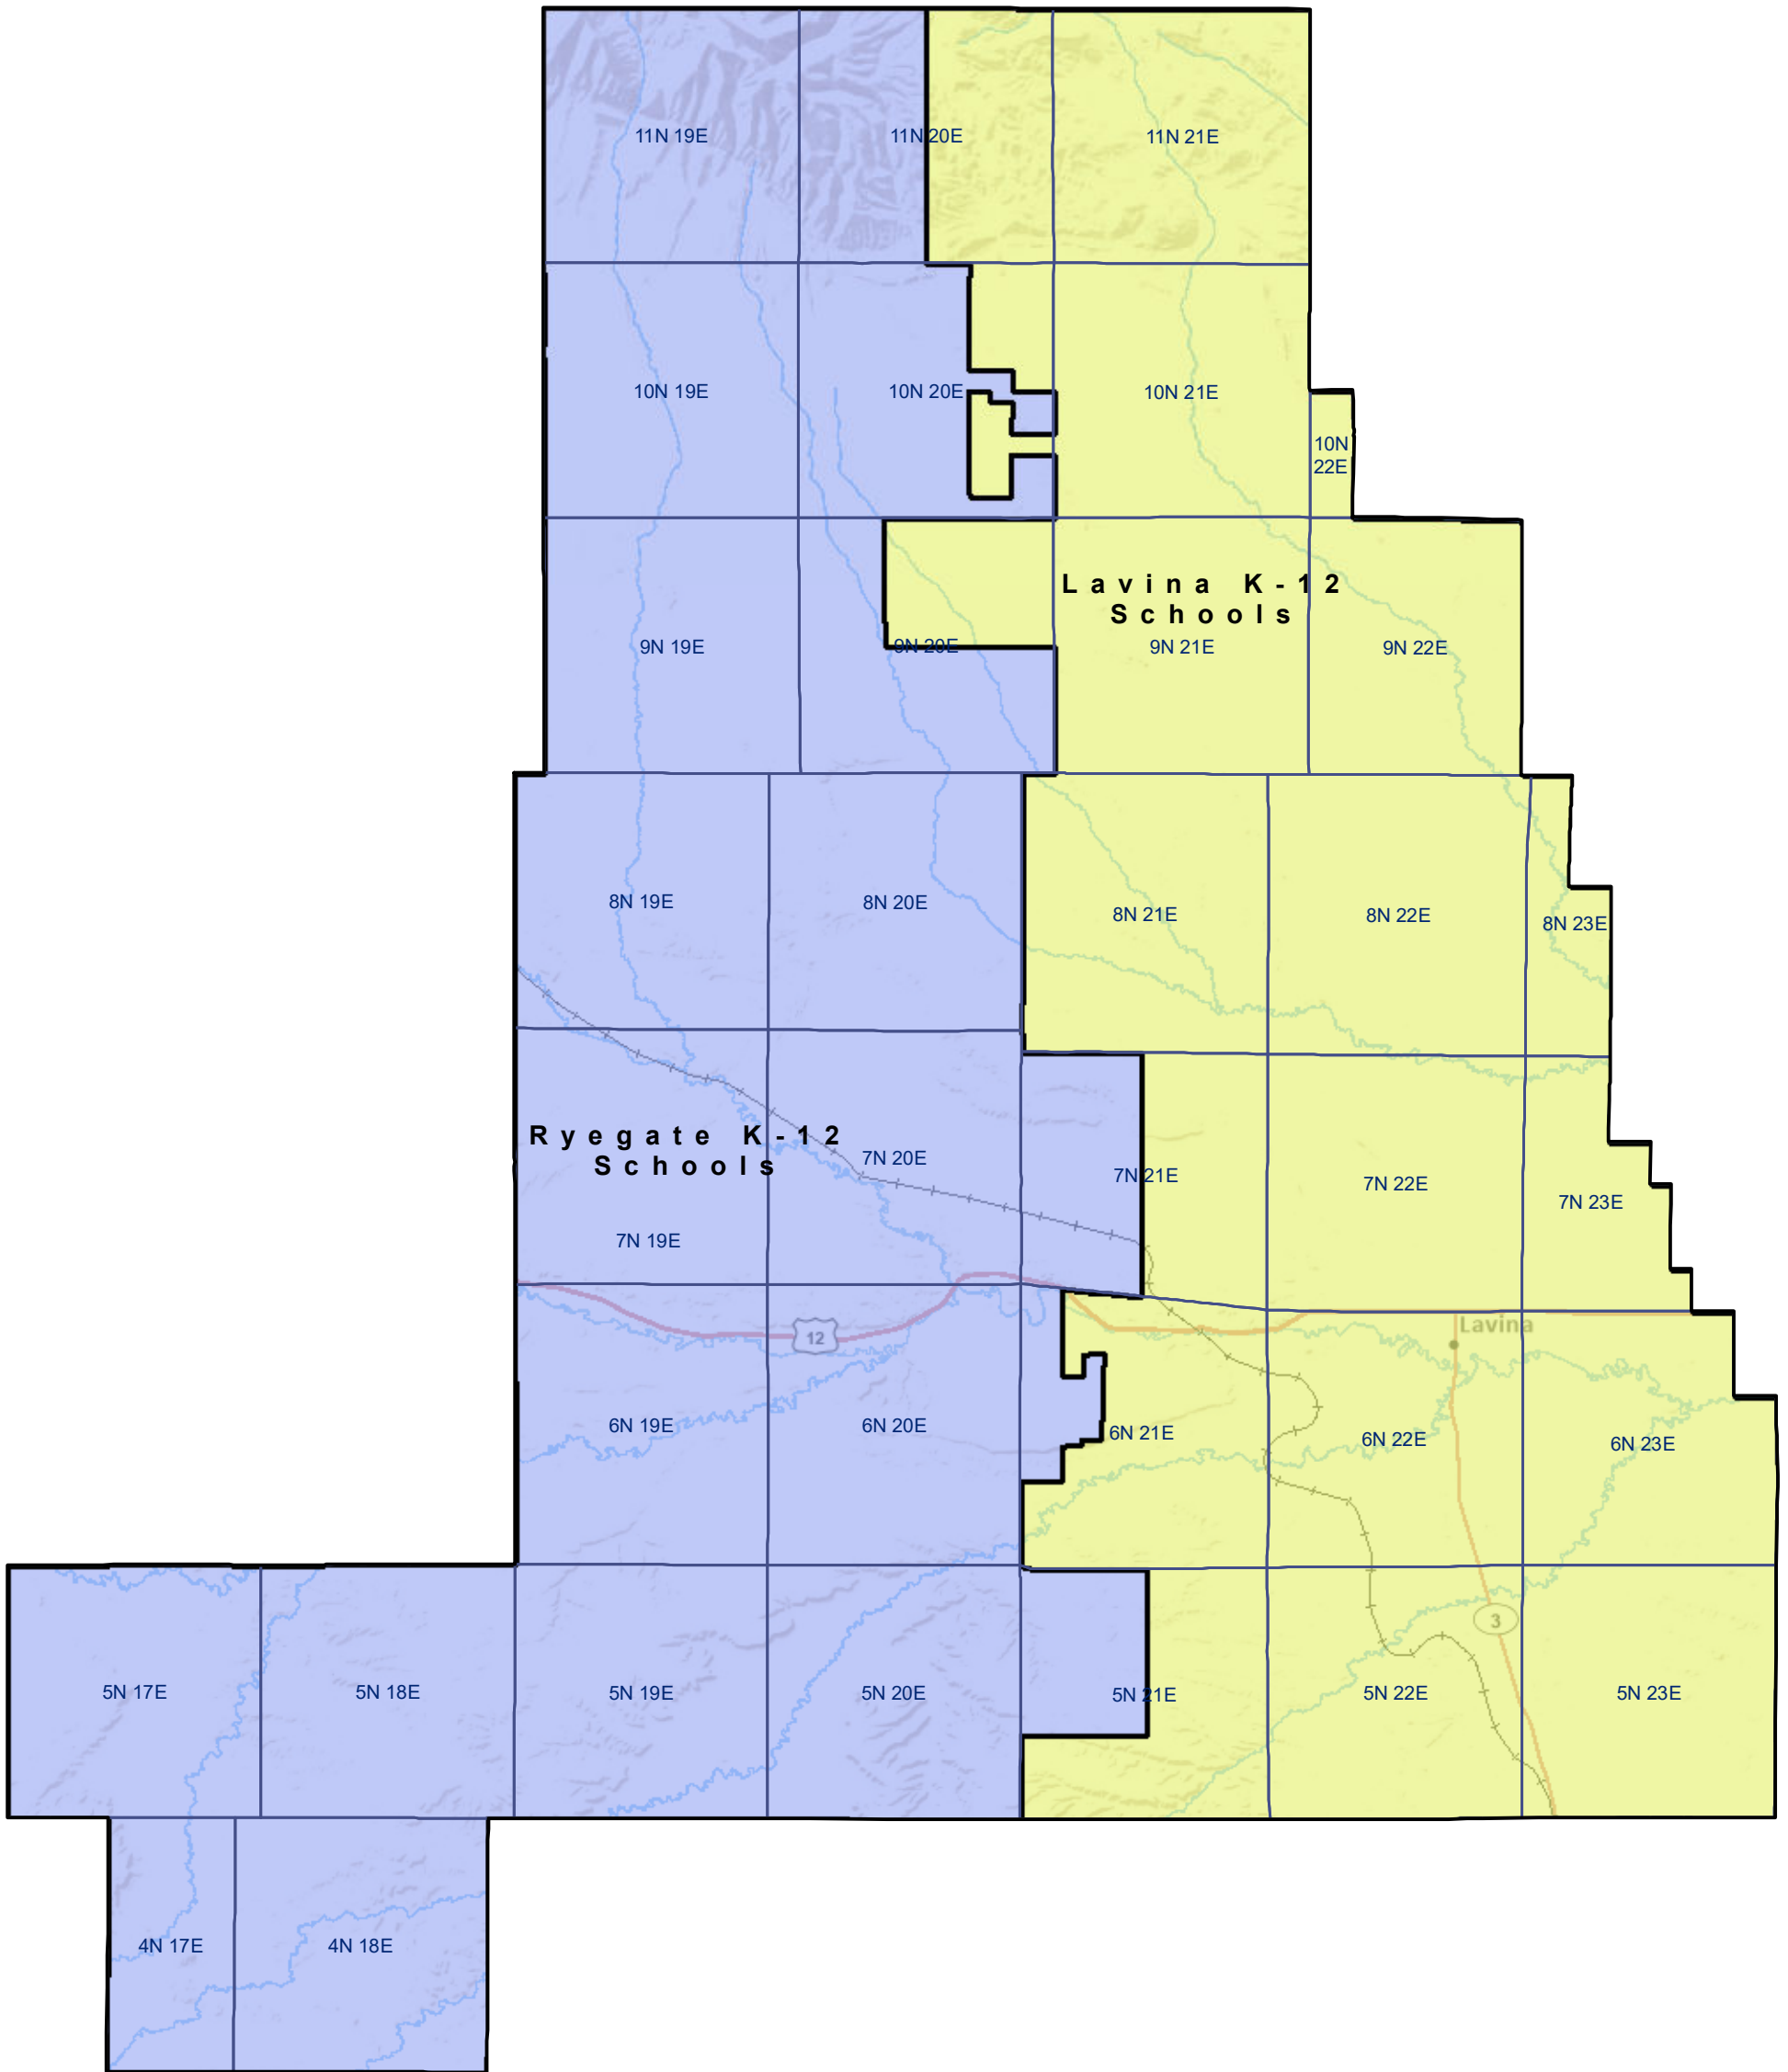

# Golden Valley County High School and K-12 School Districts

 Township Boundary

*School District Boundaries are from the U.S. Census Bureau*

Golden Valley County School Districts  
Montana State Library | Created on 10/30/2024  
U.S. Census Bureau - School District Review Program  
Meghan Burns | mburns2@mt.gov | 406.444.1550