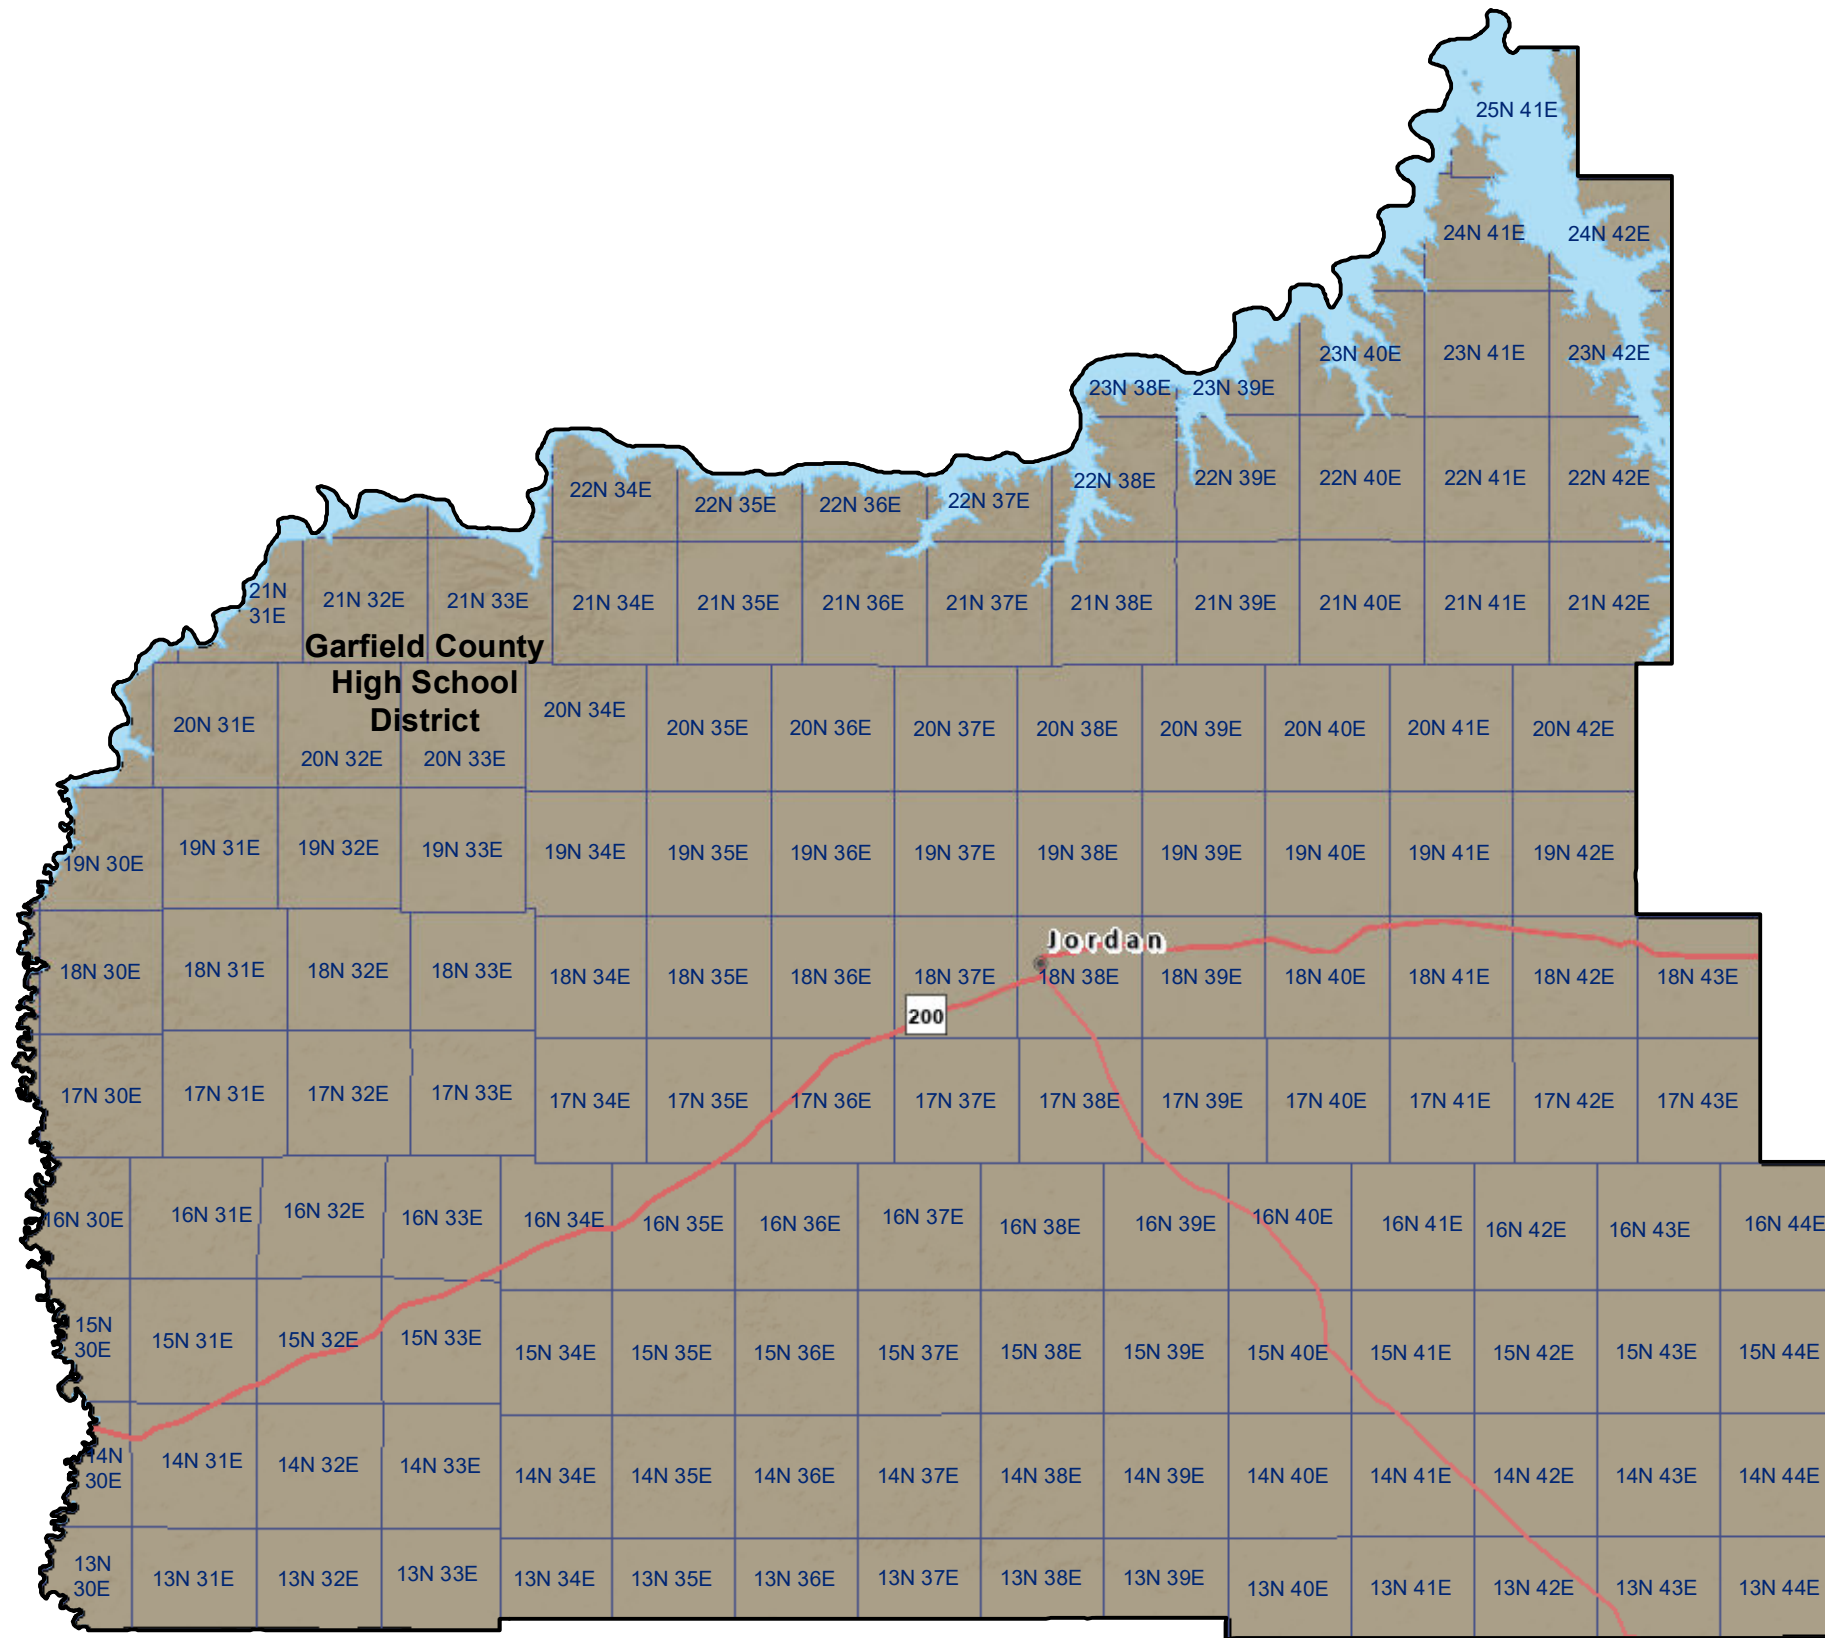

# Garfield County High School and K-12 School Districts

 Township Boundary

**School District Boundaries are from the U.S. Census Bureau**

Garfield County School Districts  
Montana State Library | Created on 10/30/2024  
U.S. Census Bureau - School District Review Program  
Meghan Burns | mburns2@mt.gov | 406.444.1550