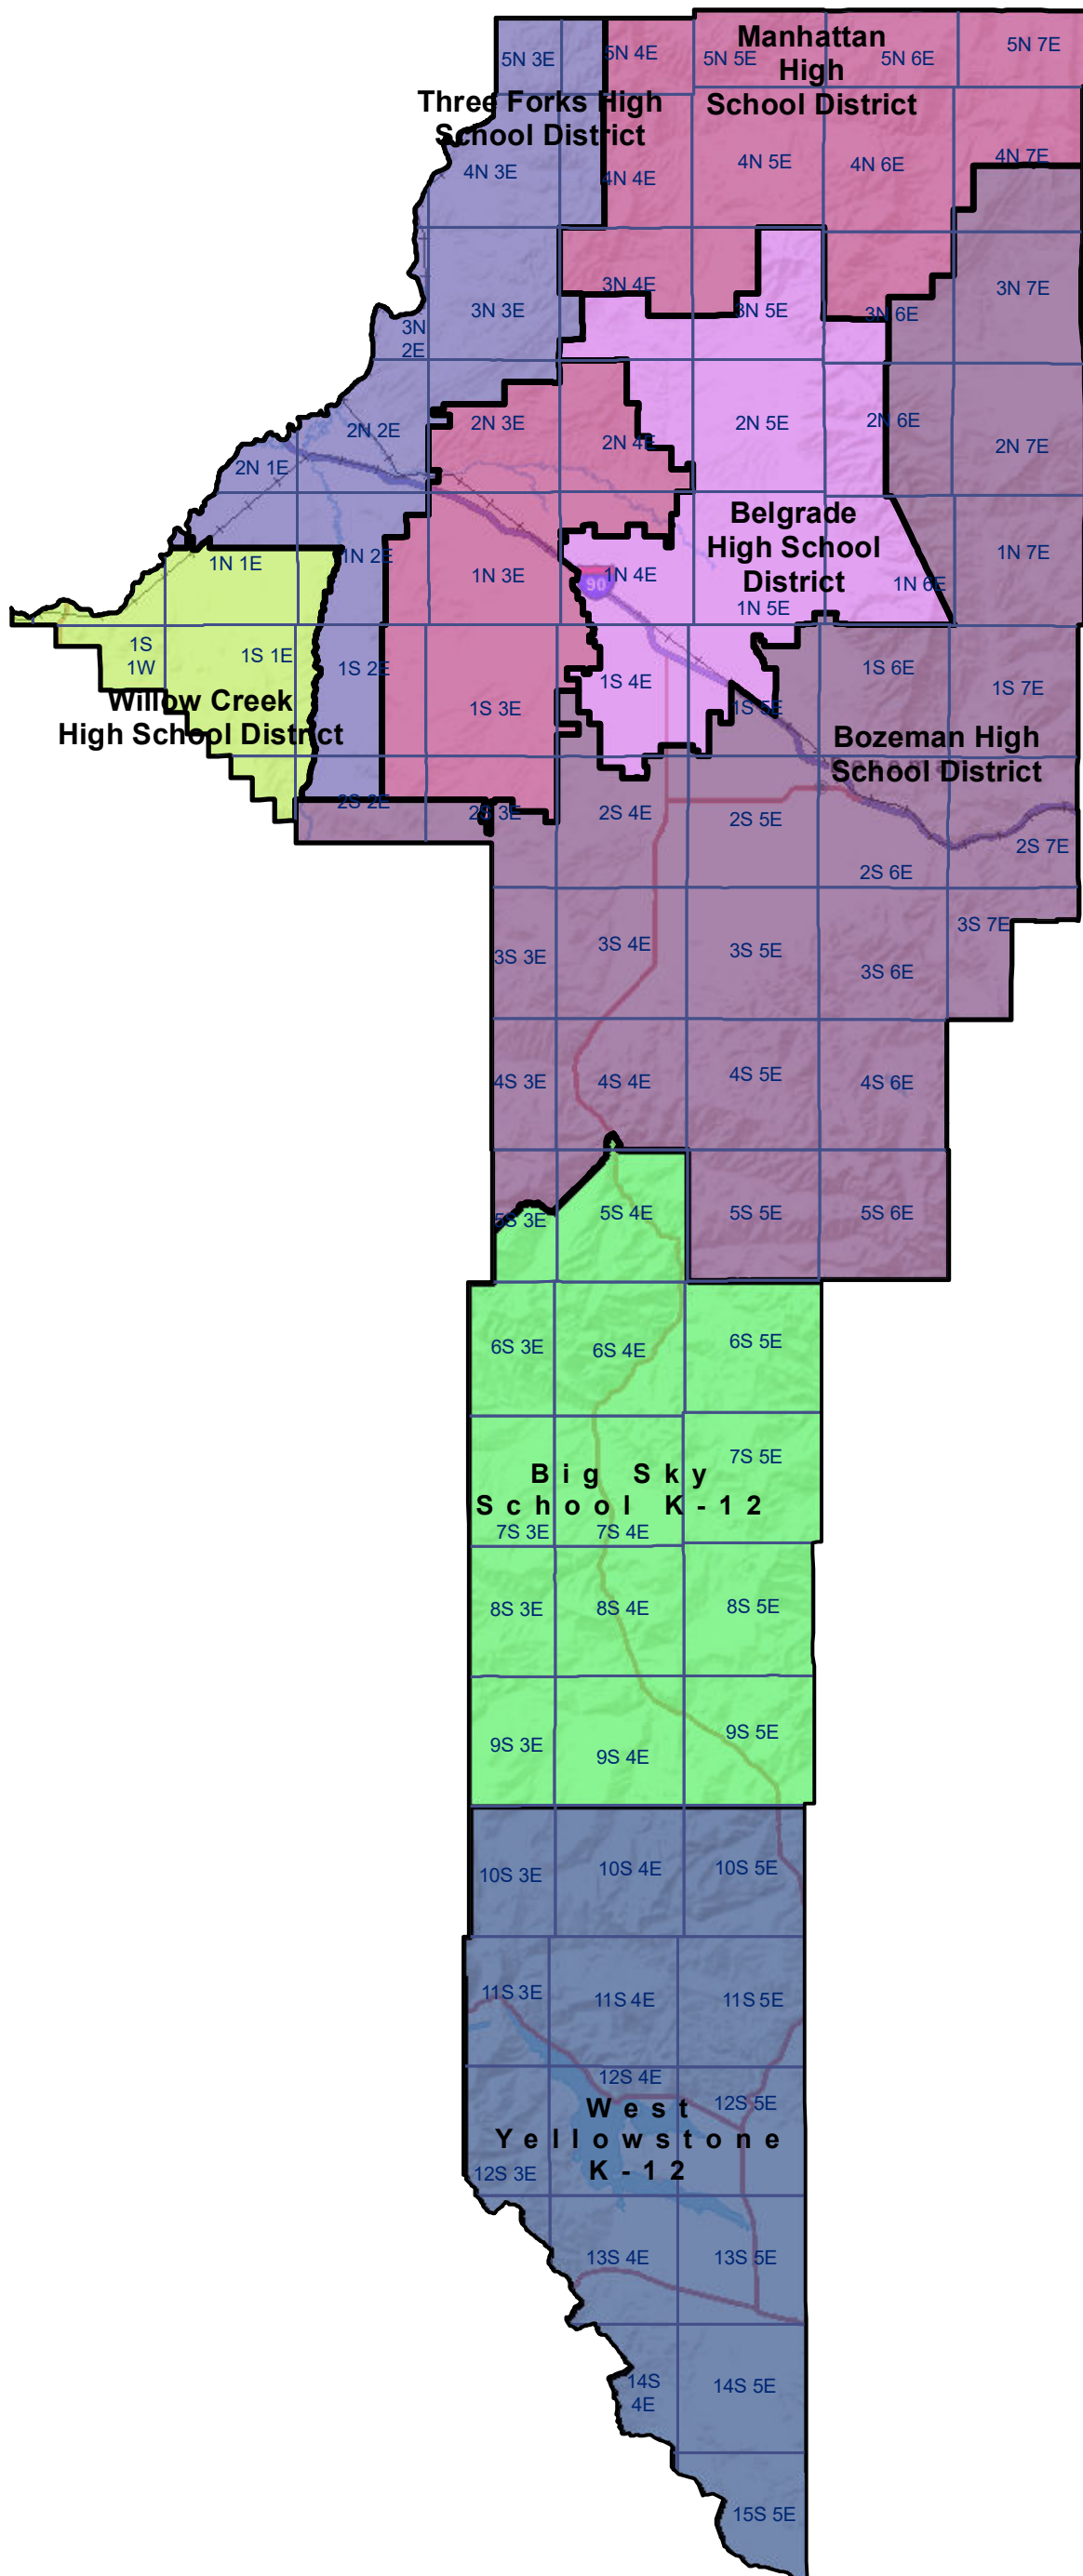

# Gallatin County High School and K-12 School Districts

 Township Boundary

*School District Boundaries are from the U.S. Census Bureau*

Gallatin County School Districts  
 Montana State Library | Created on 10/30/2024  
 U.S. Census Bureau - School District Review Program  
 Meghan Burns | mburns2@mt.gov | 406.444.1550