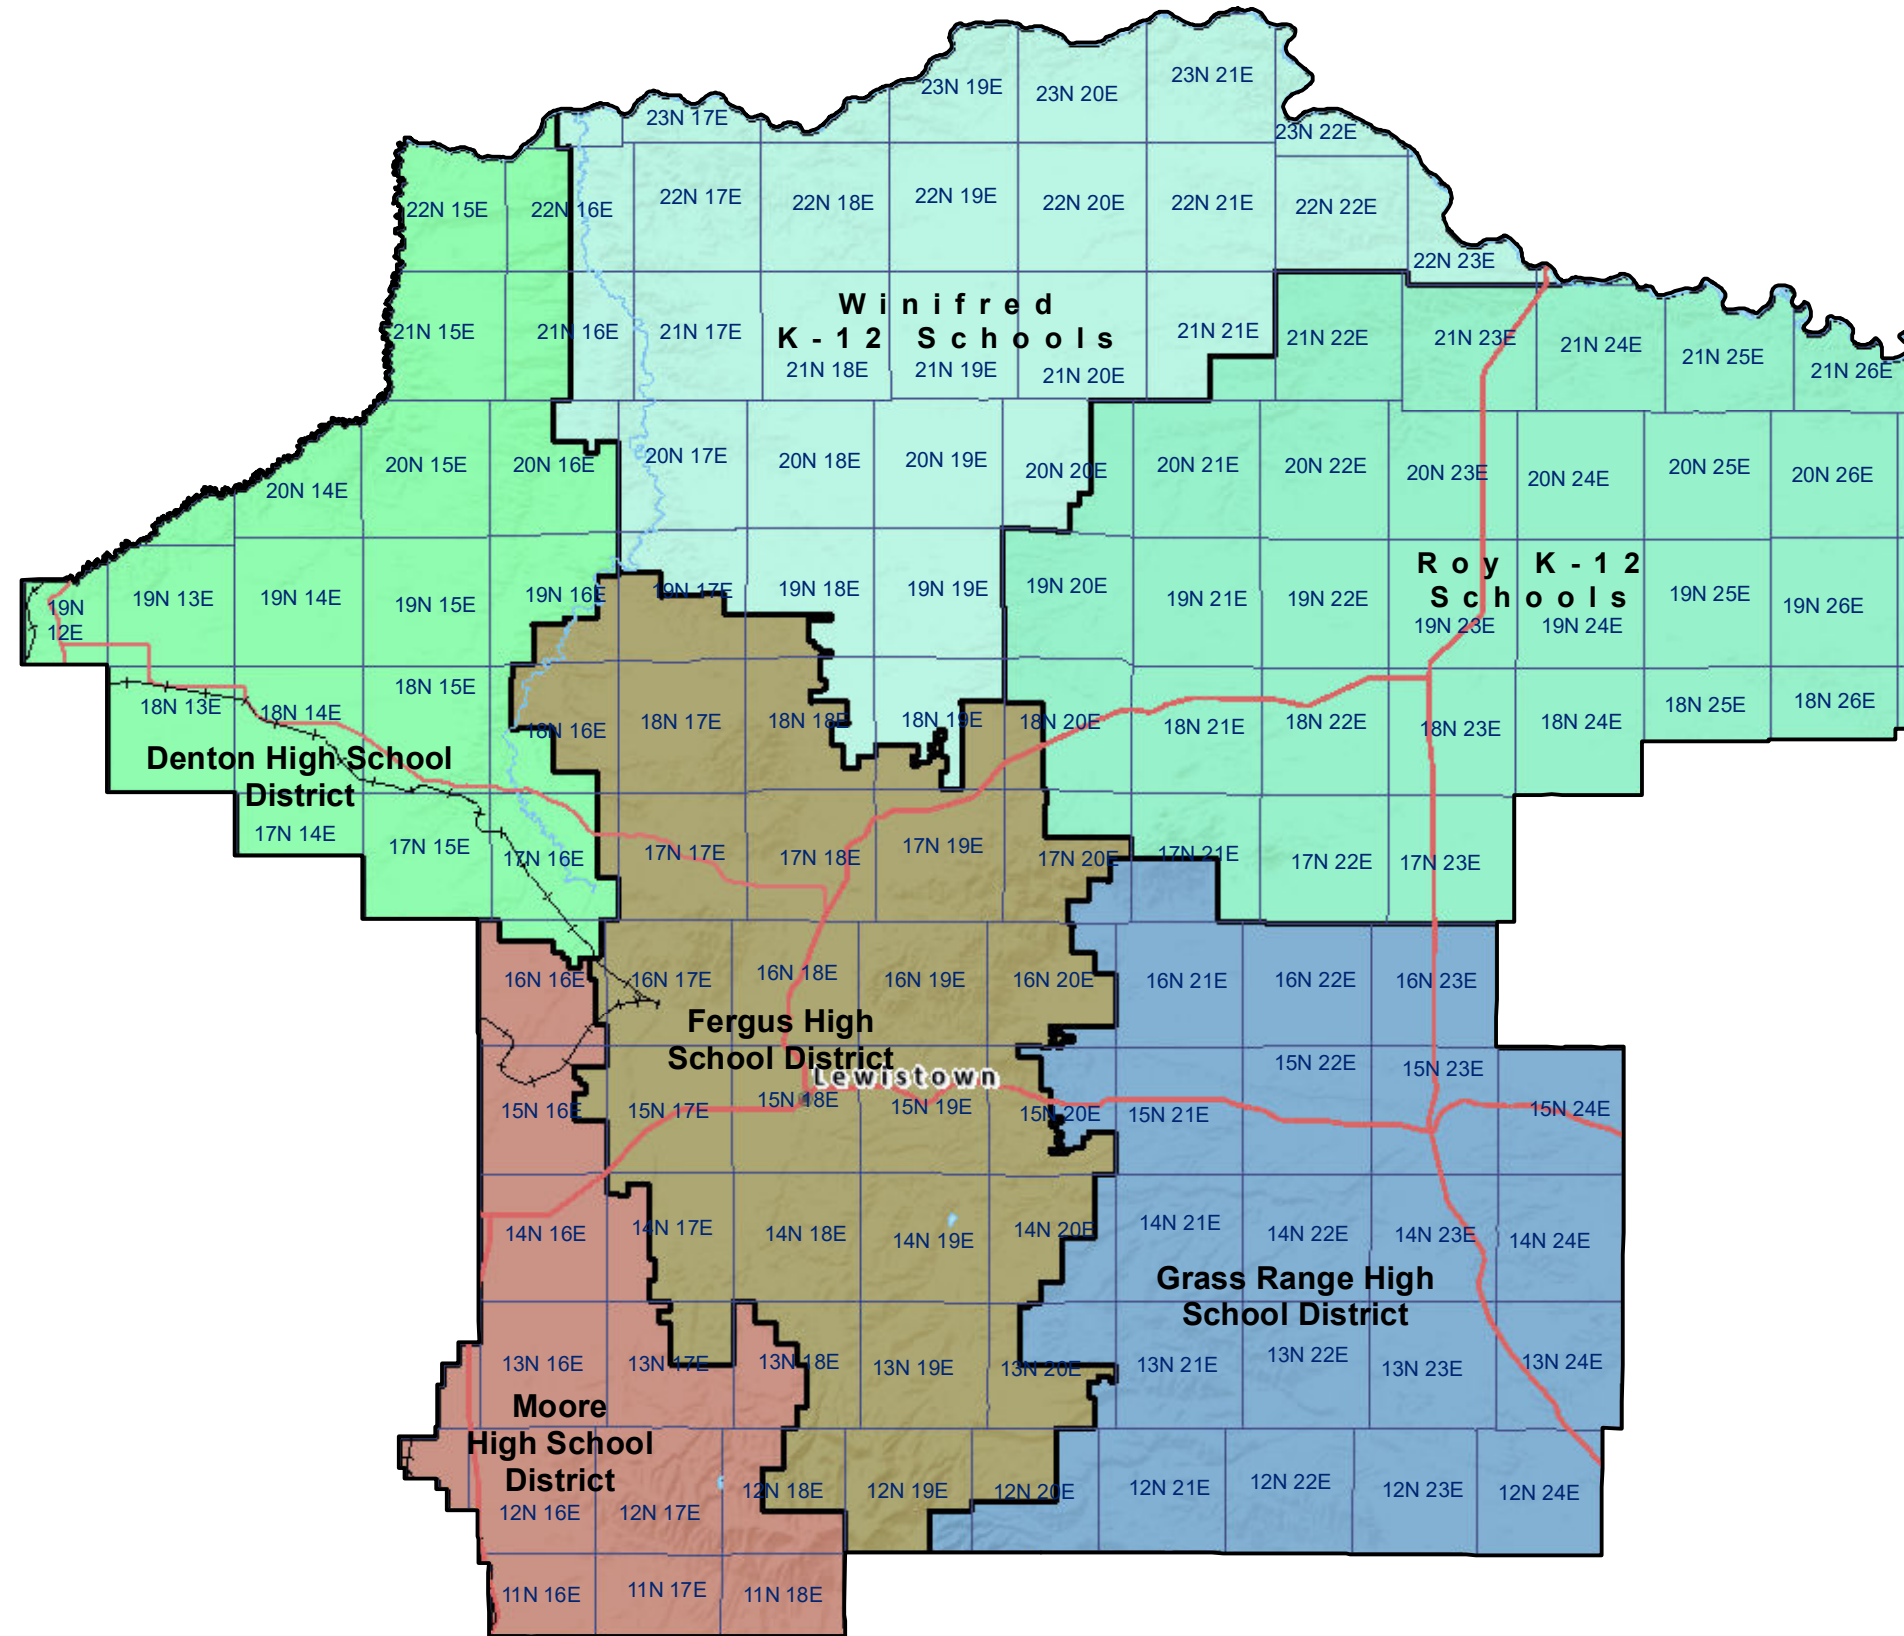

Fergus County High School and K-12 School Districts

 Township Boundary

School District Boundaries are from the U.S. Census Bureau

Fergus County School Districts
Montana State Library | Created on 10/30/2024
U.S. Census Bureau - School District Review Program
Meghan Burns | mburns2@mt.gov | 406.444.1550