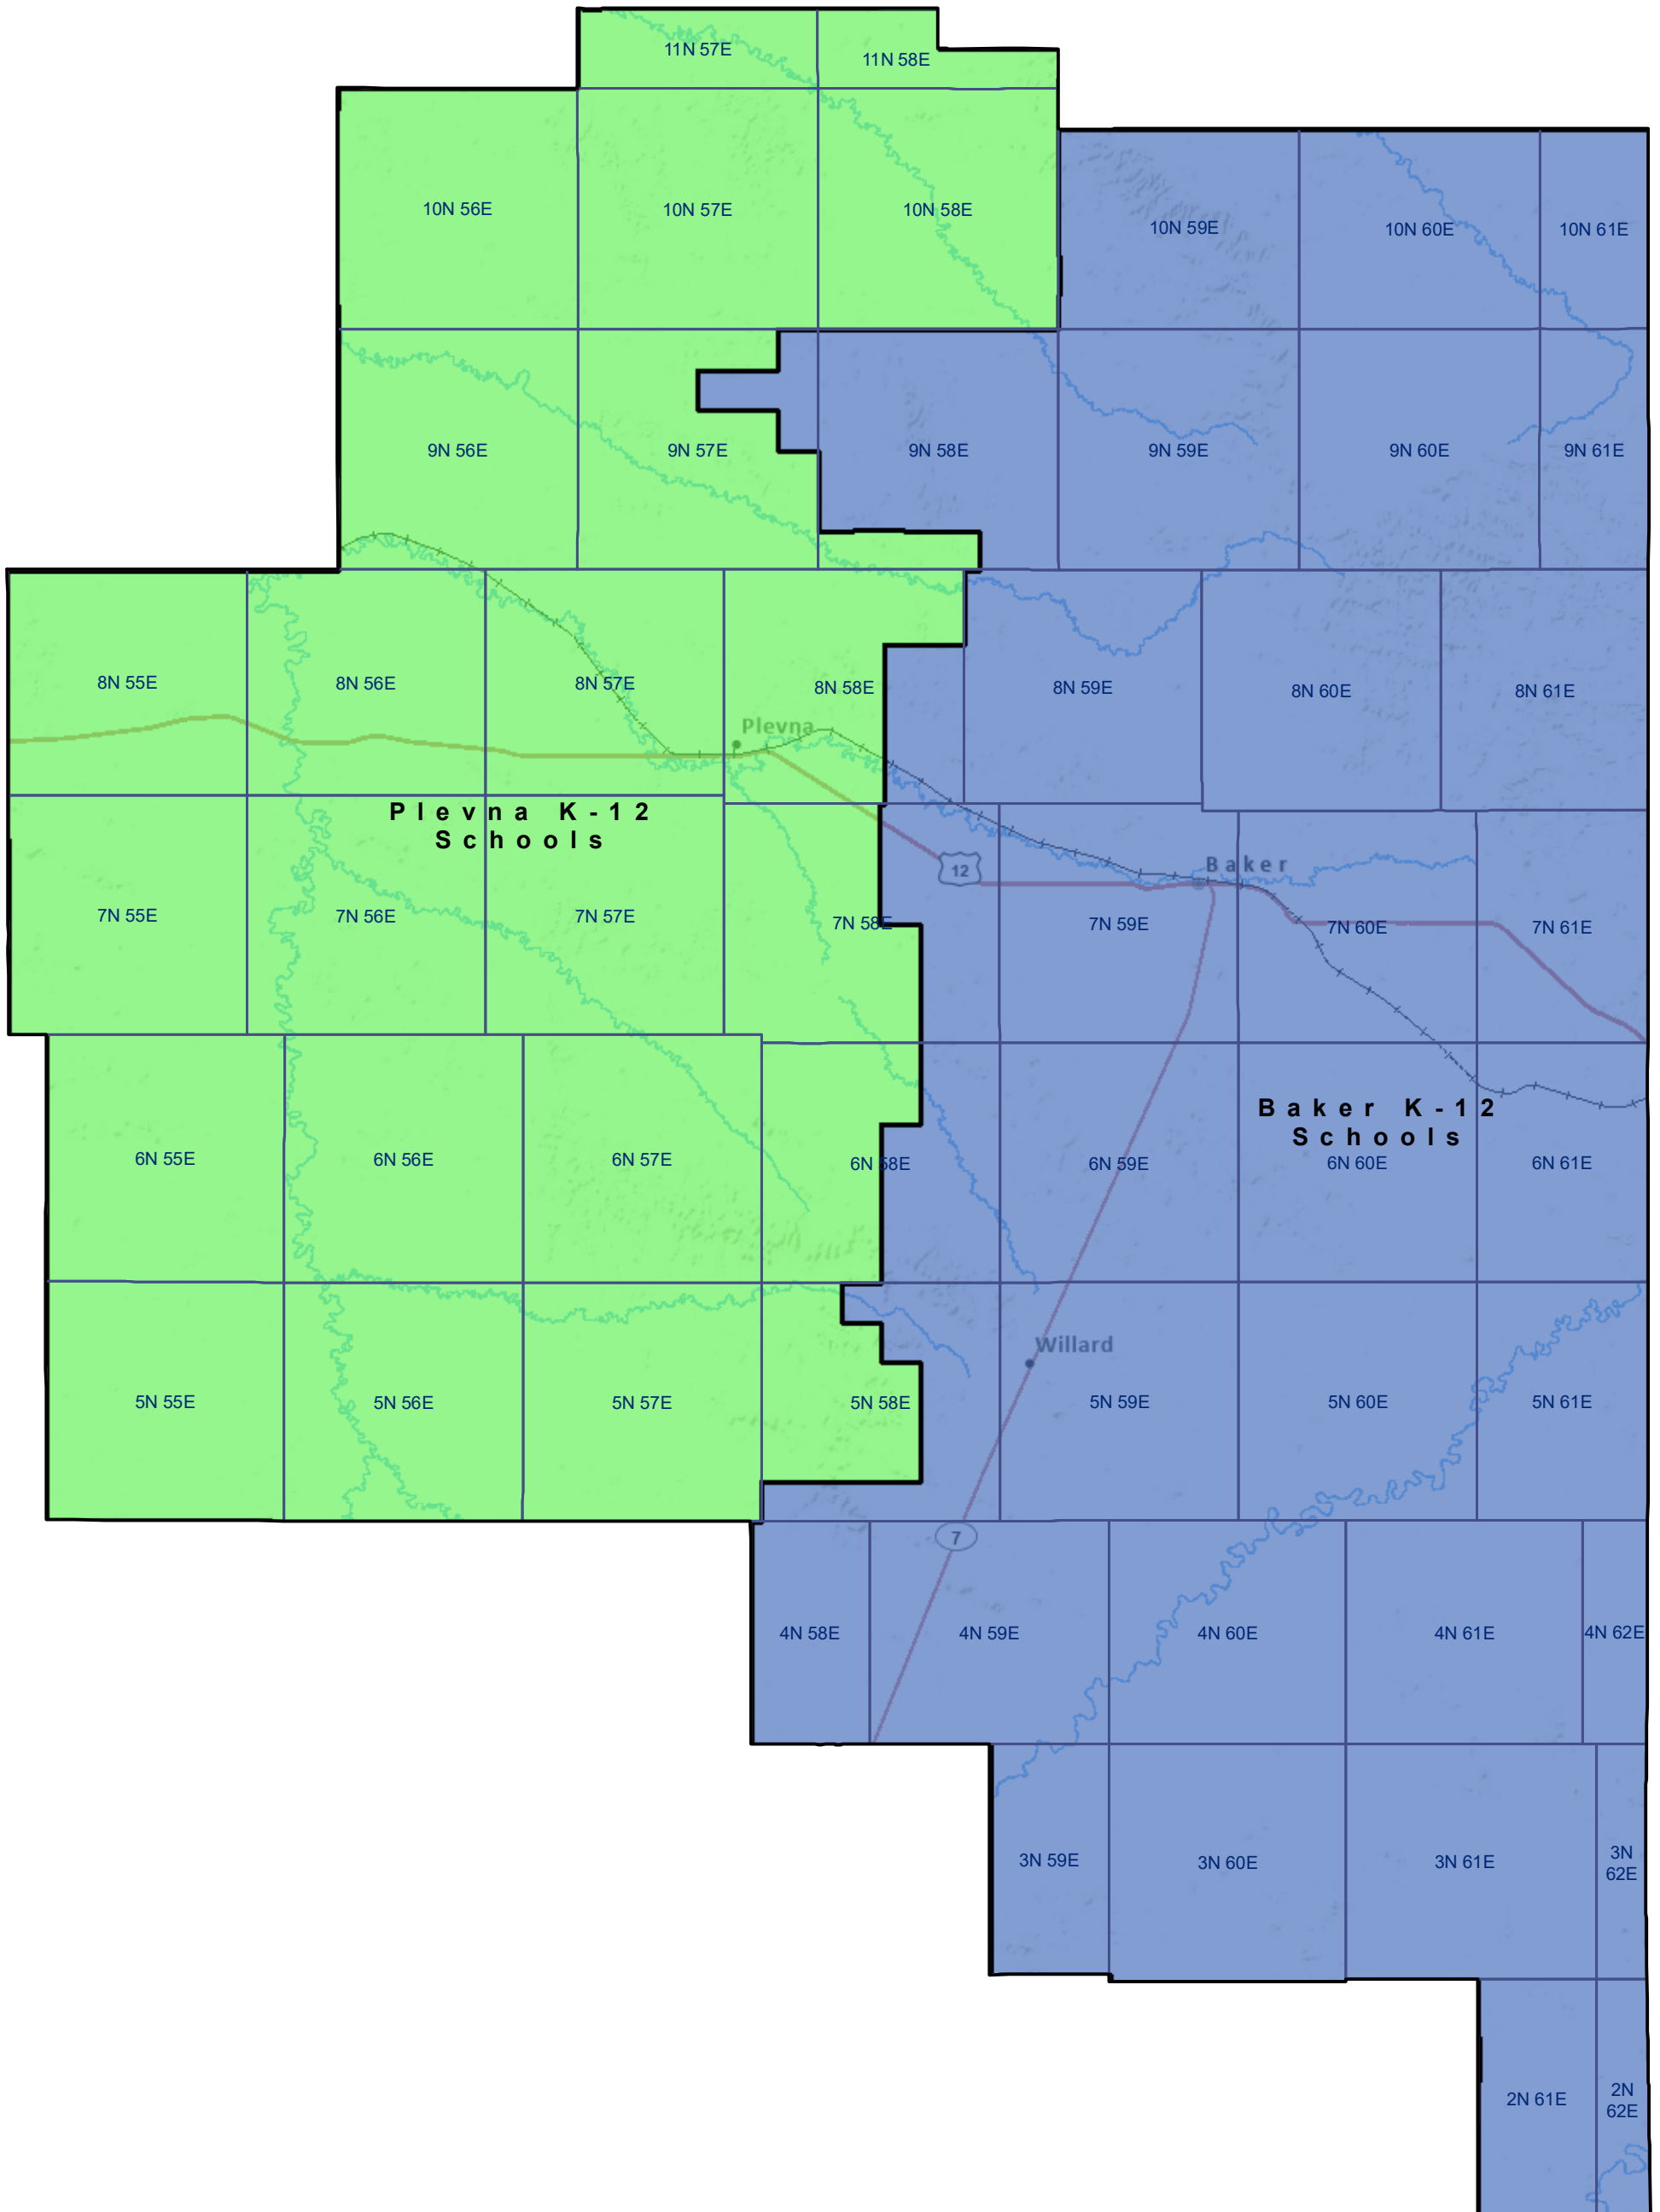

Fallon County High School and K-12 School Districts

 Township Boundary

School District Boundaries are from the U.S. Census Bureau

Fallon County School Districts
Montana State Library | Created on 10/30/2024
U.S. Census Bureau - School District Review Program
Meghan Burns | mburns2@mt.gov | 406.444.1550