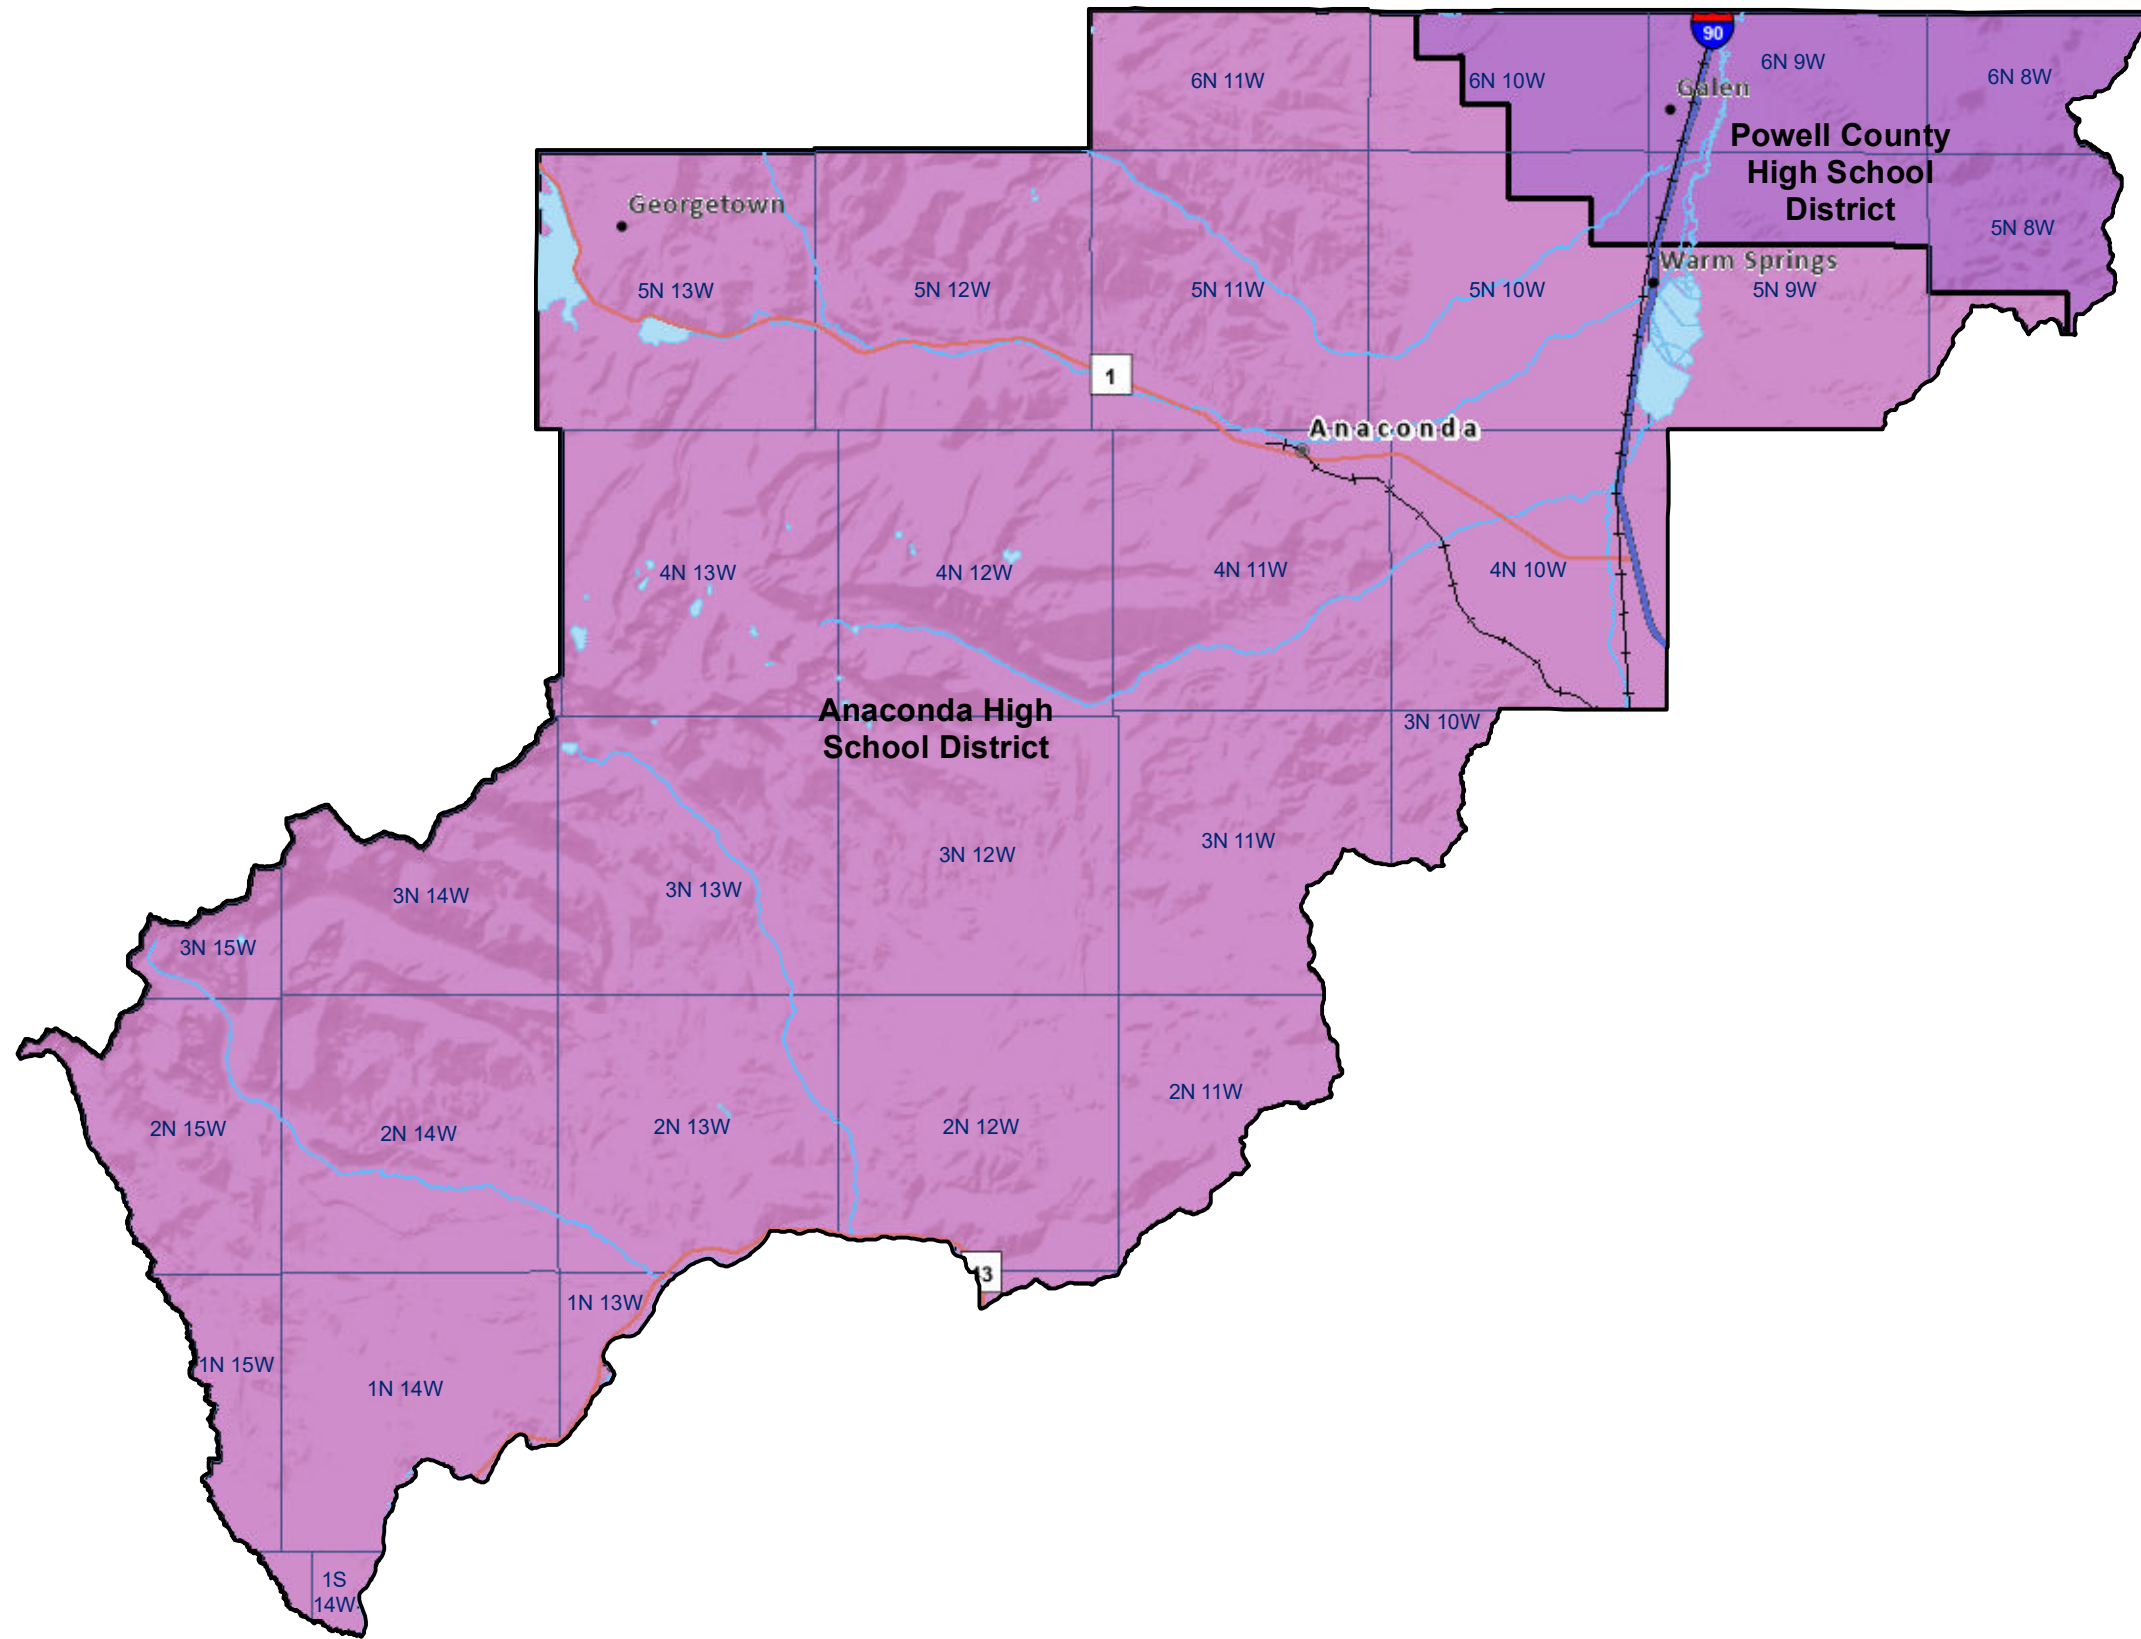

# Deer Lodge County High School and K-12 School Districts

 Township Boundary

**School District Boundaries are from the U.S. Census Bureau**

Deer Lodge County School Districts  
Montana State Library | Created on 10/30/2024  
U.S. Census Bureau - School District Review Program  
Meghan Burns | mburns2@mt.gov | 406.444.1550