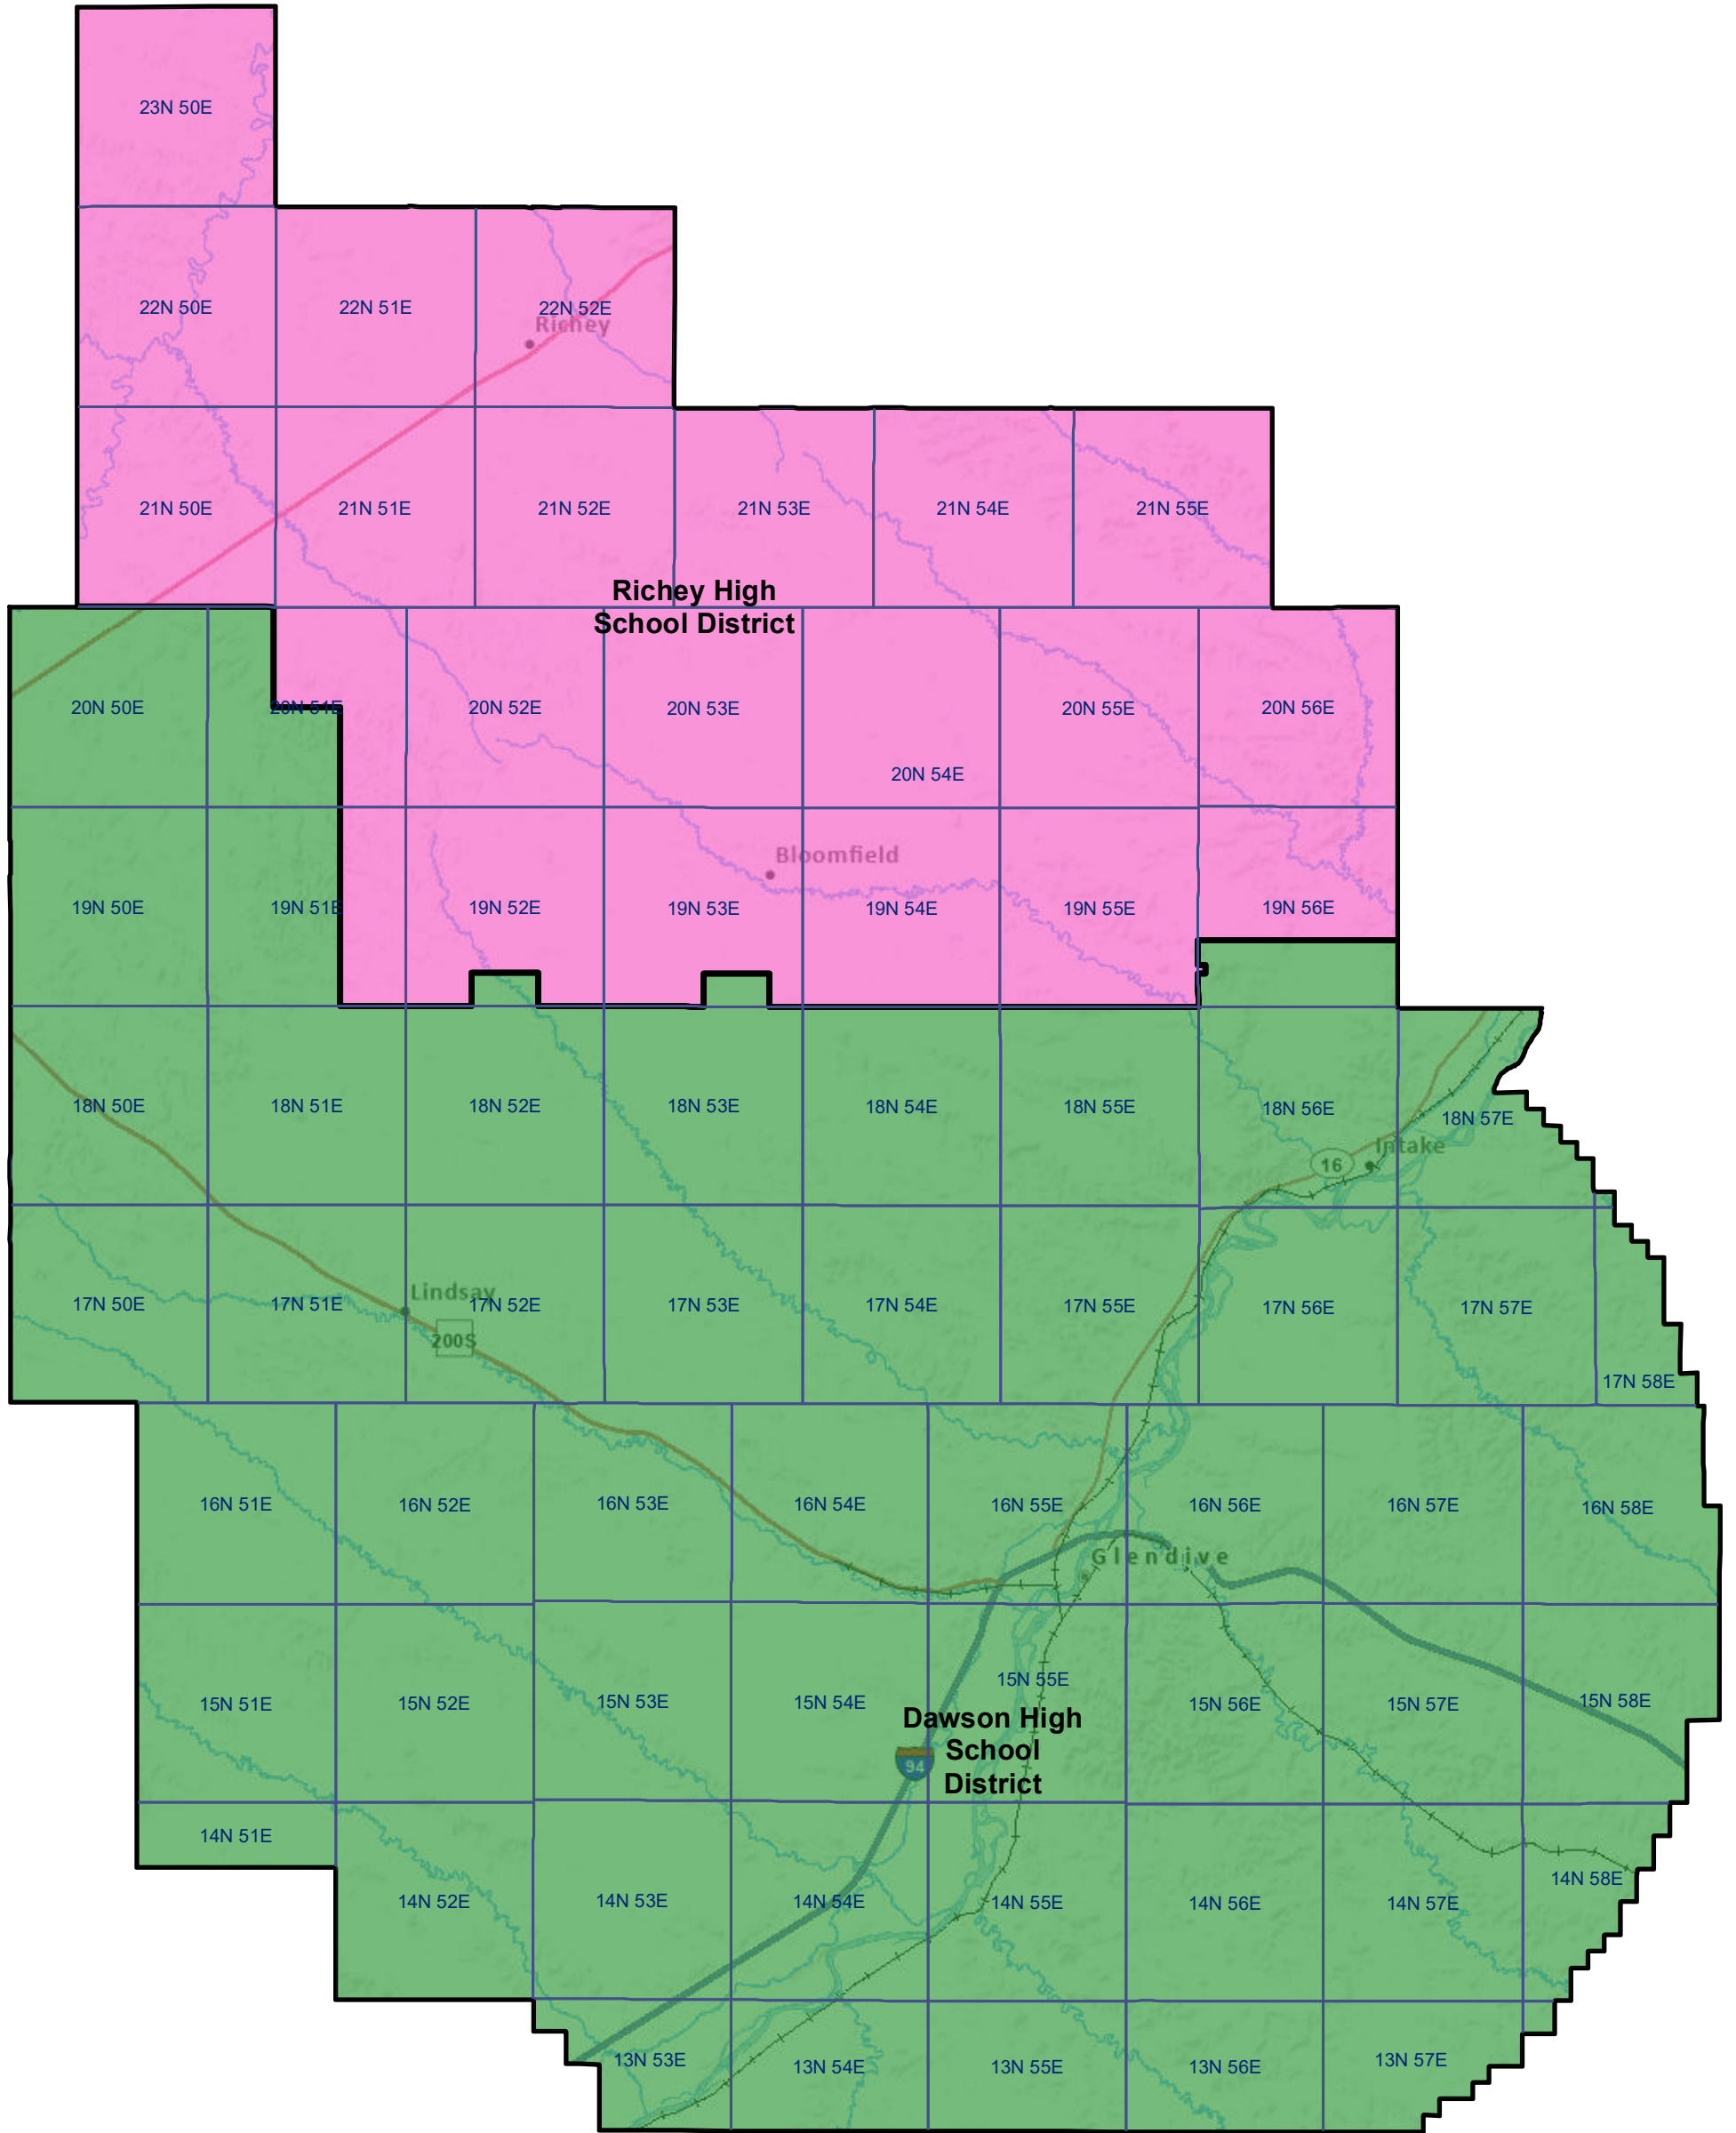

Dawson County High School and K-12 School Districts

 Township Boundary

School District Boundaries are from the U.S. Census Bureau

Dawson County School Districts
 Montana State Library | Created on 10/30/2024
 U.S. Census Bureau - School District Review Program
 Meghan Burns | mburns2@mt.gov | 406.444.1550