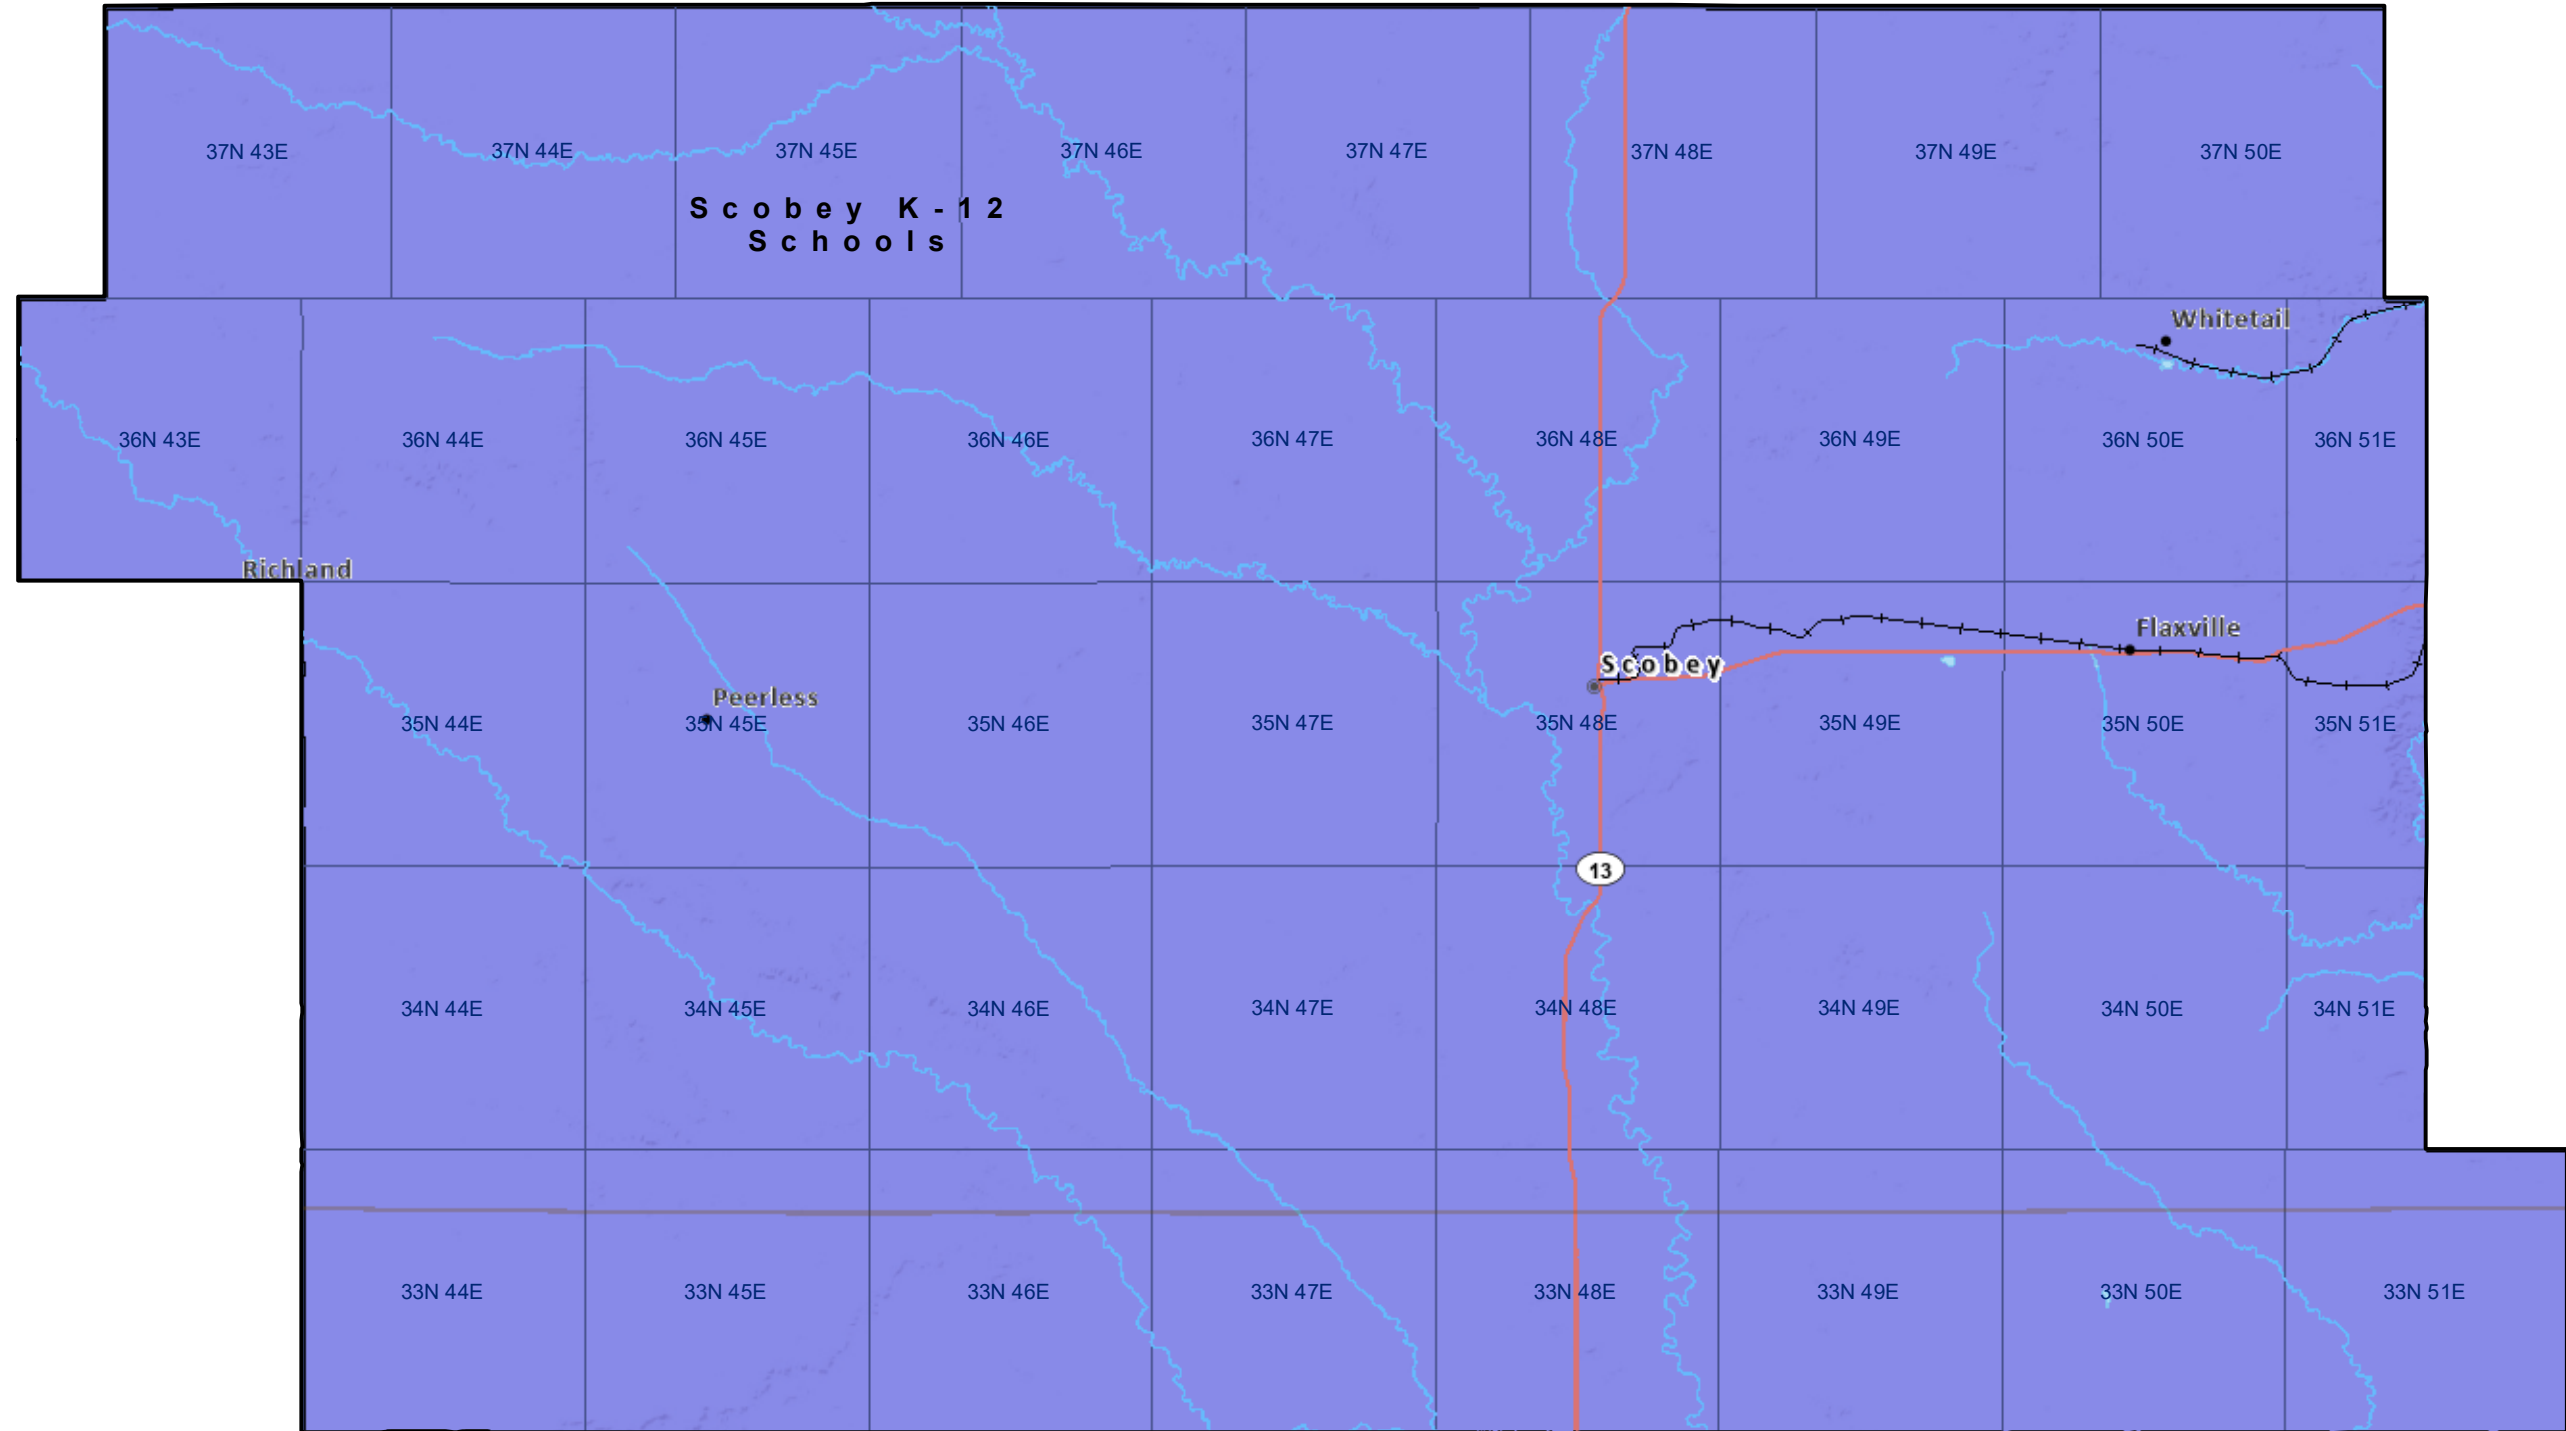

# Daniels County High School and K-12 School Districts

 Township Boundary

**School District Boundaries are from the U.S. Census Bureau**

Daniels County School Districts  
Montana State Library | Created on 10/30/2024  
U.S. Census Bureau - School District Review Program  
Meghan Burns | mburns2@mt.gov | 406.444.1550