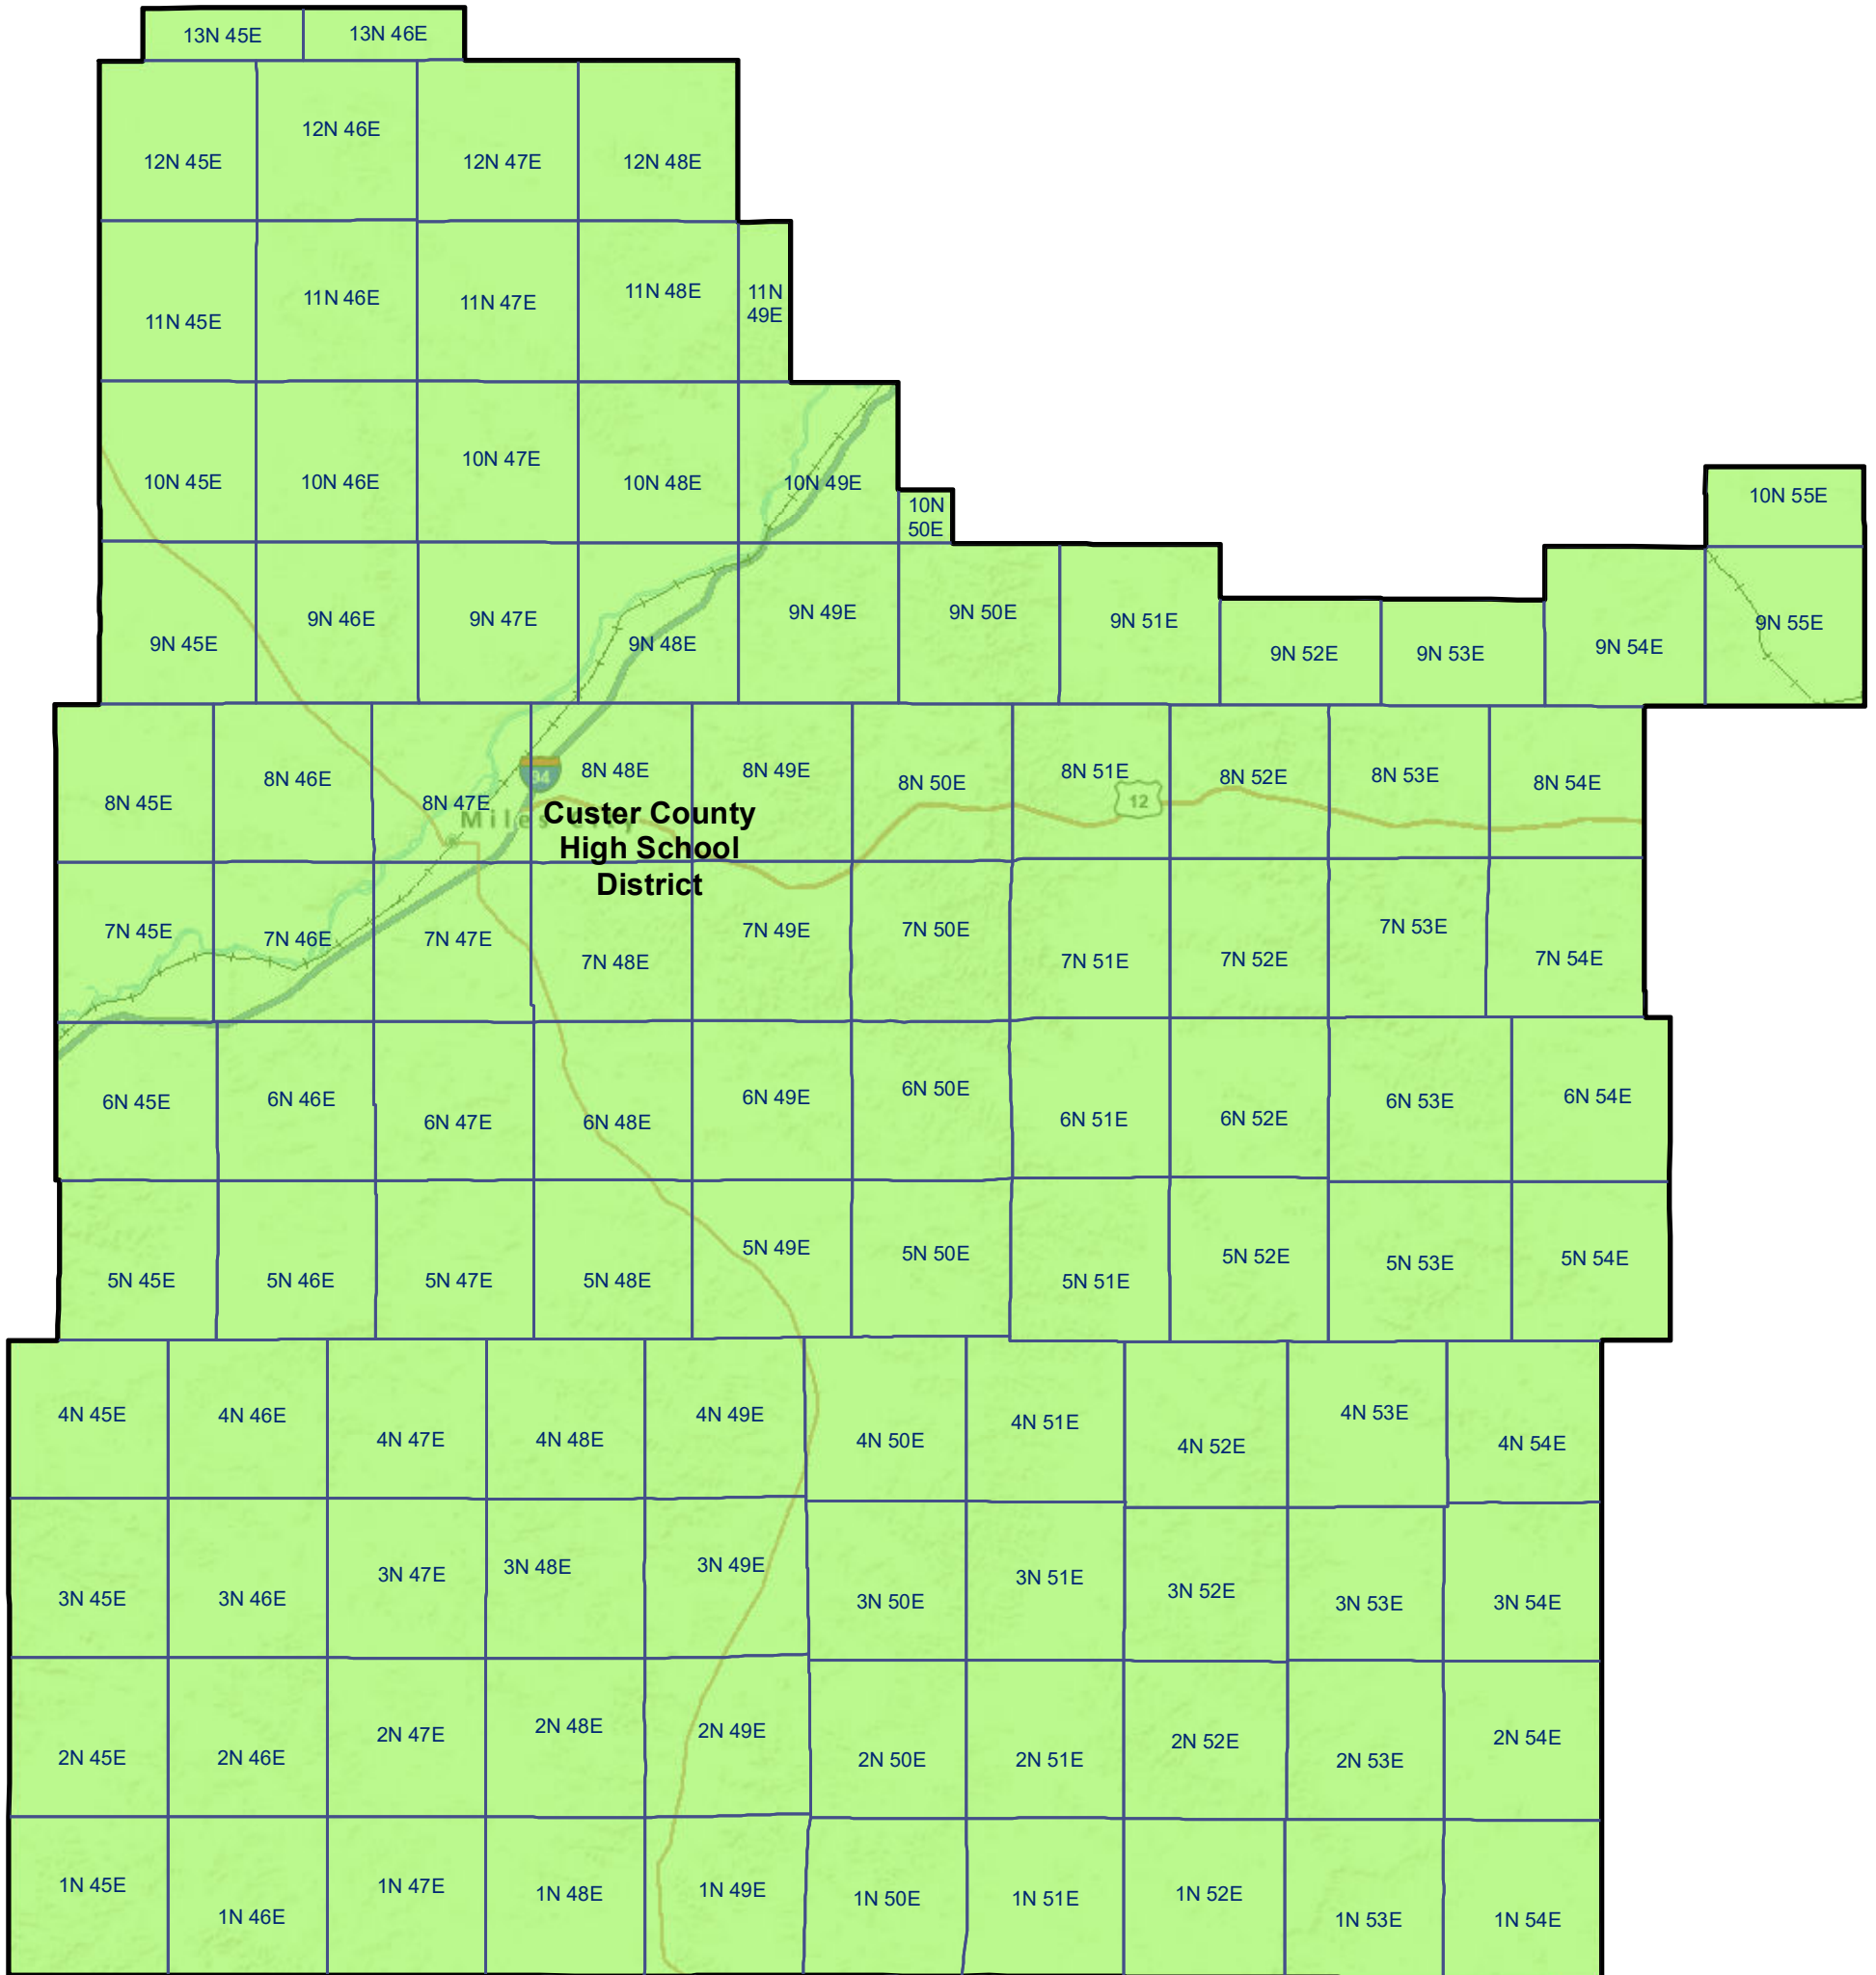

# Custer County High School and K-12 School Districts

 Township Boundary

*School District Boundaries are from the U.S. Census Bureau*

Custer County School Districts  
 Montana State Library | Created on 10/30/2024  
 U.S. Census Bureau - School District Review Program  
 Meghan Burns | mburns2@mt.gov | 406.444.1550