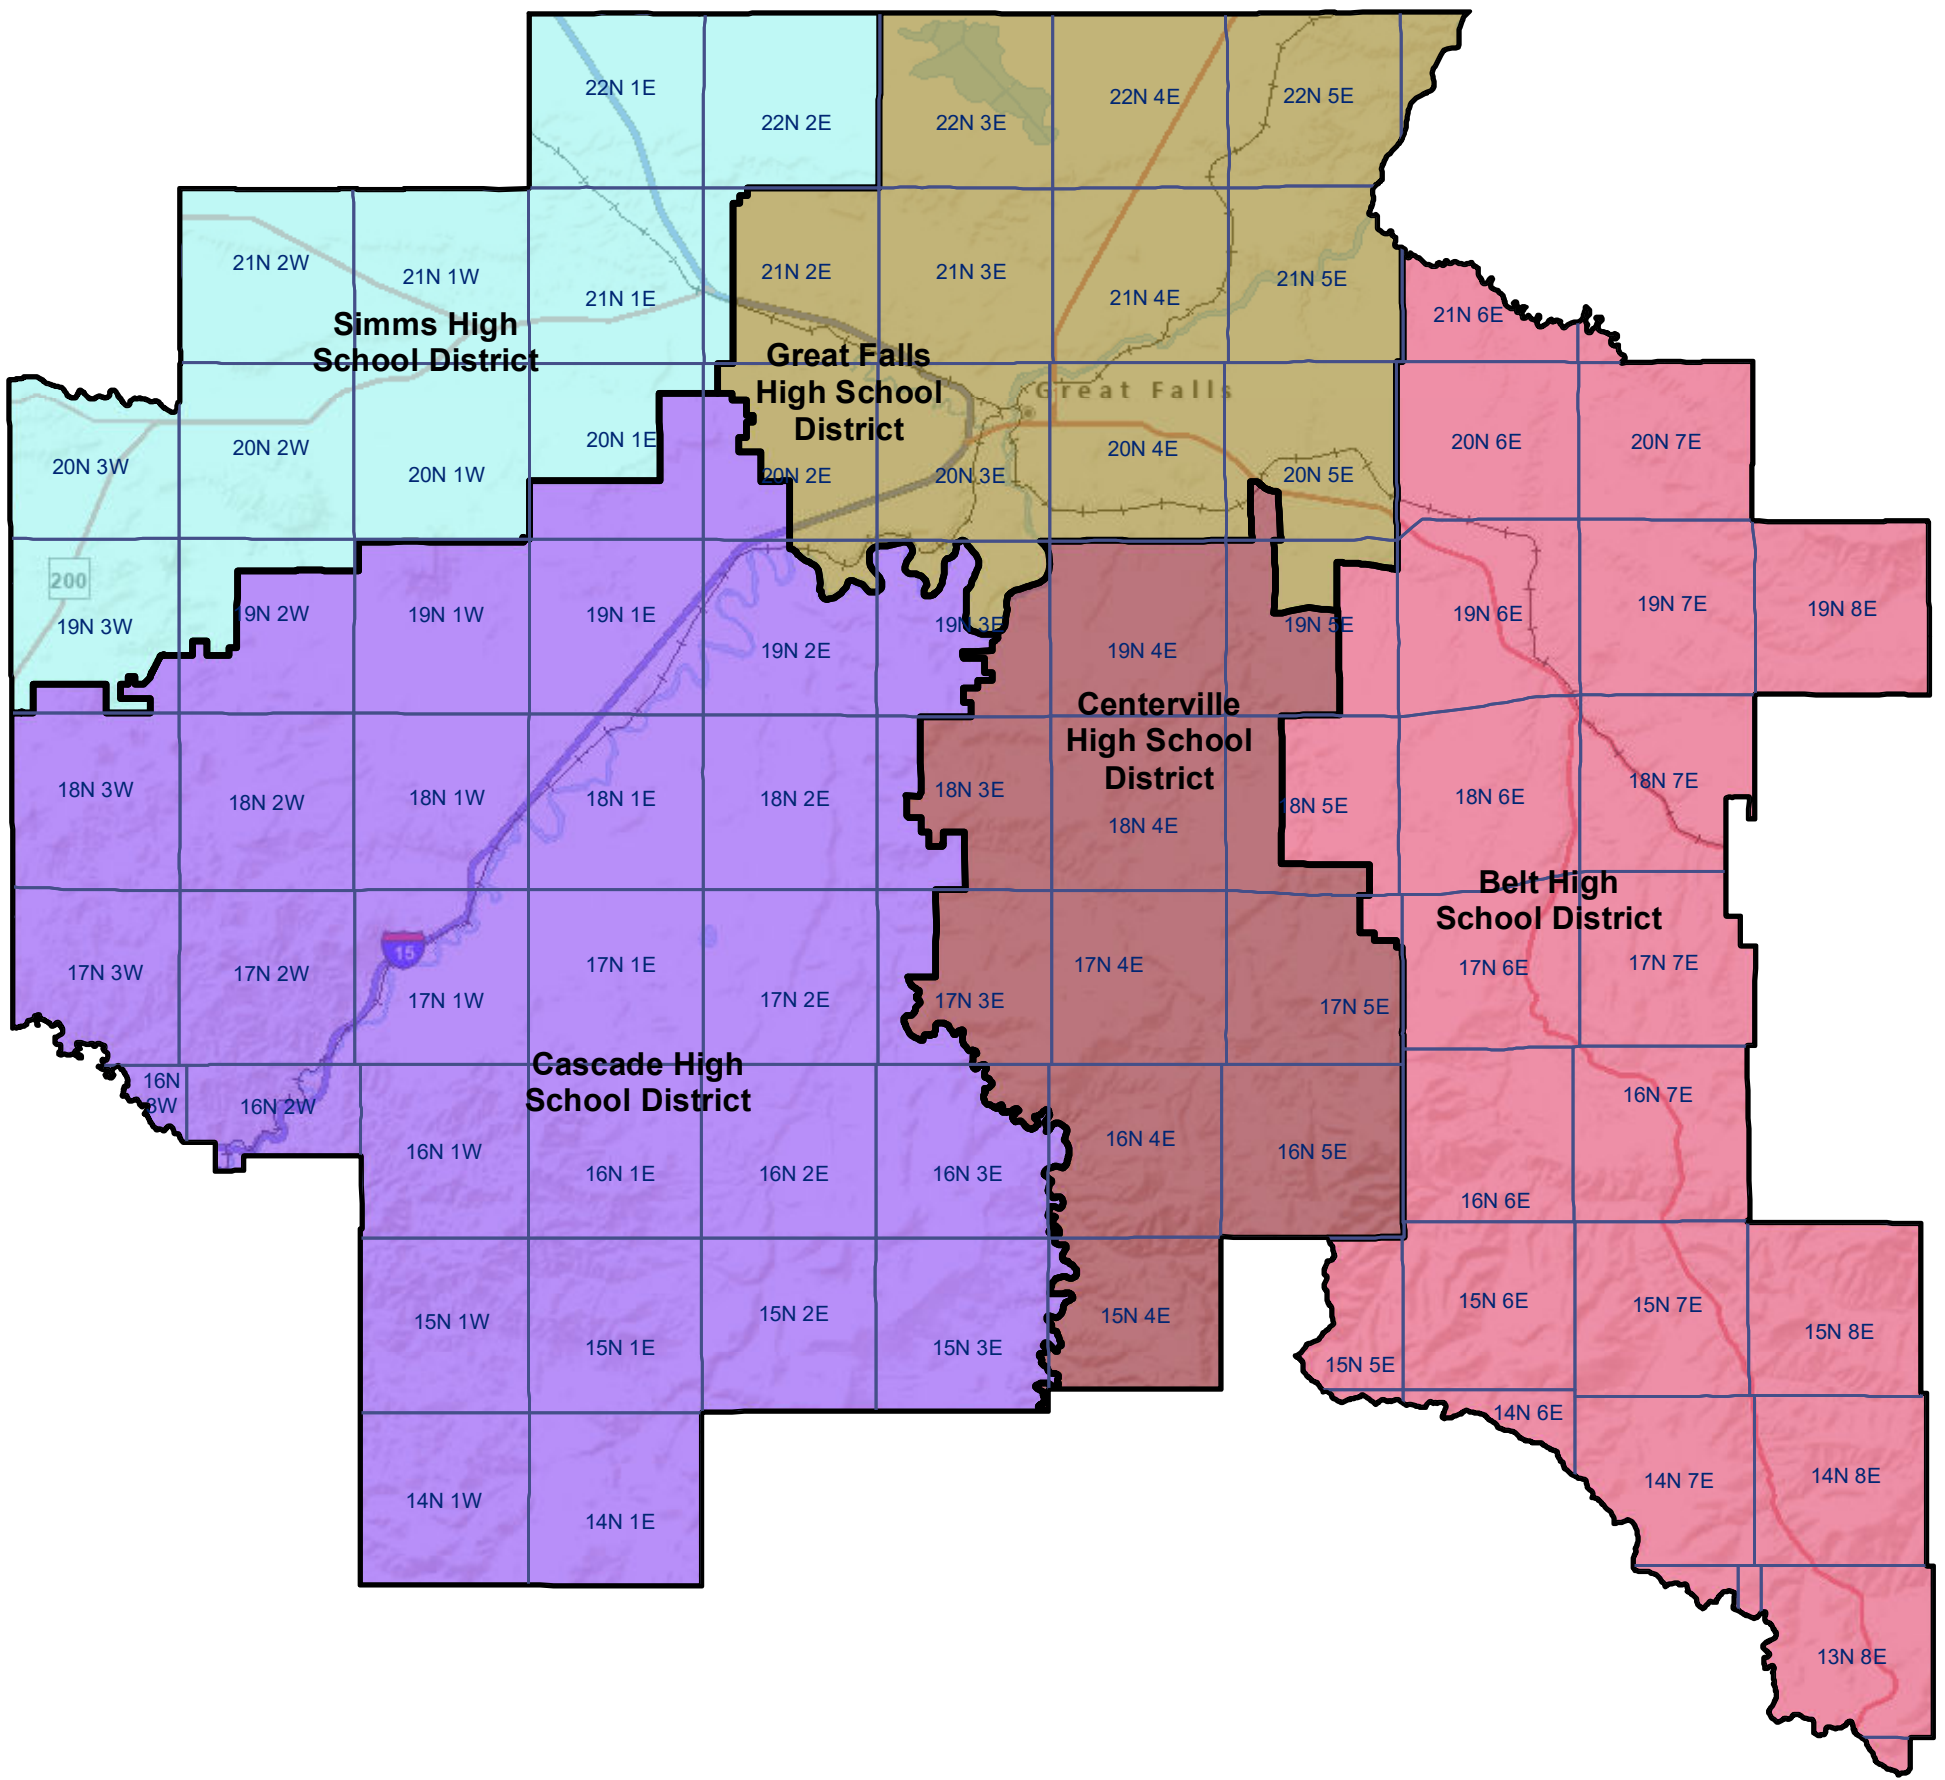

Cascade County High School and K-12 School Districts

 Township Boundary

School District Boundaries are from the U.S. Census Bureau

Cascade County School Districts
Montana State Library | Created on 10/30/2024
U.S. Census Bureau - School District Review Program
Meghan Burns | mburns2@mt.gov | 406.444.1550