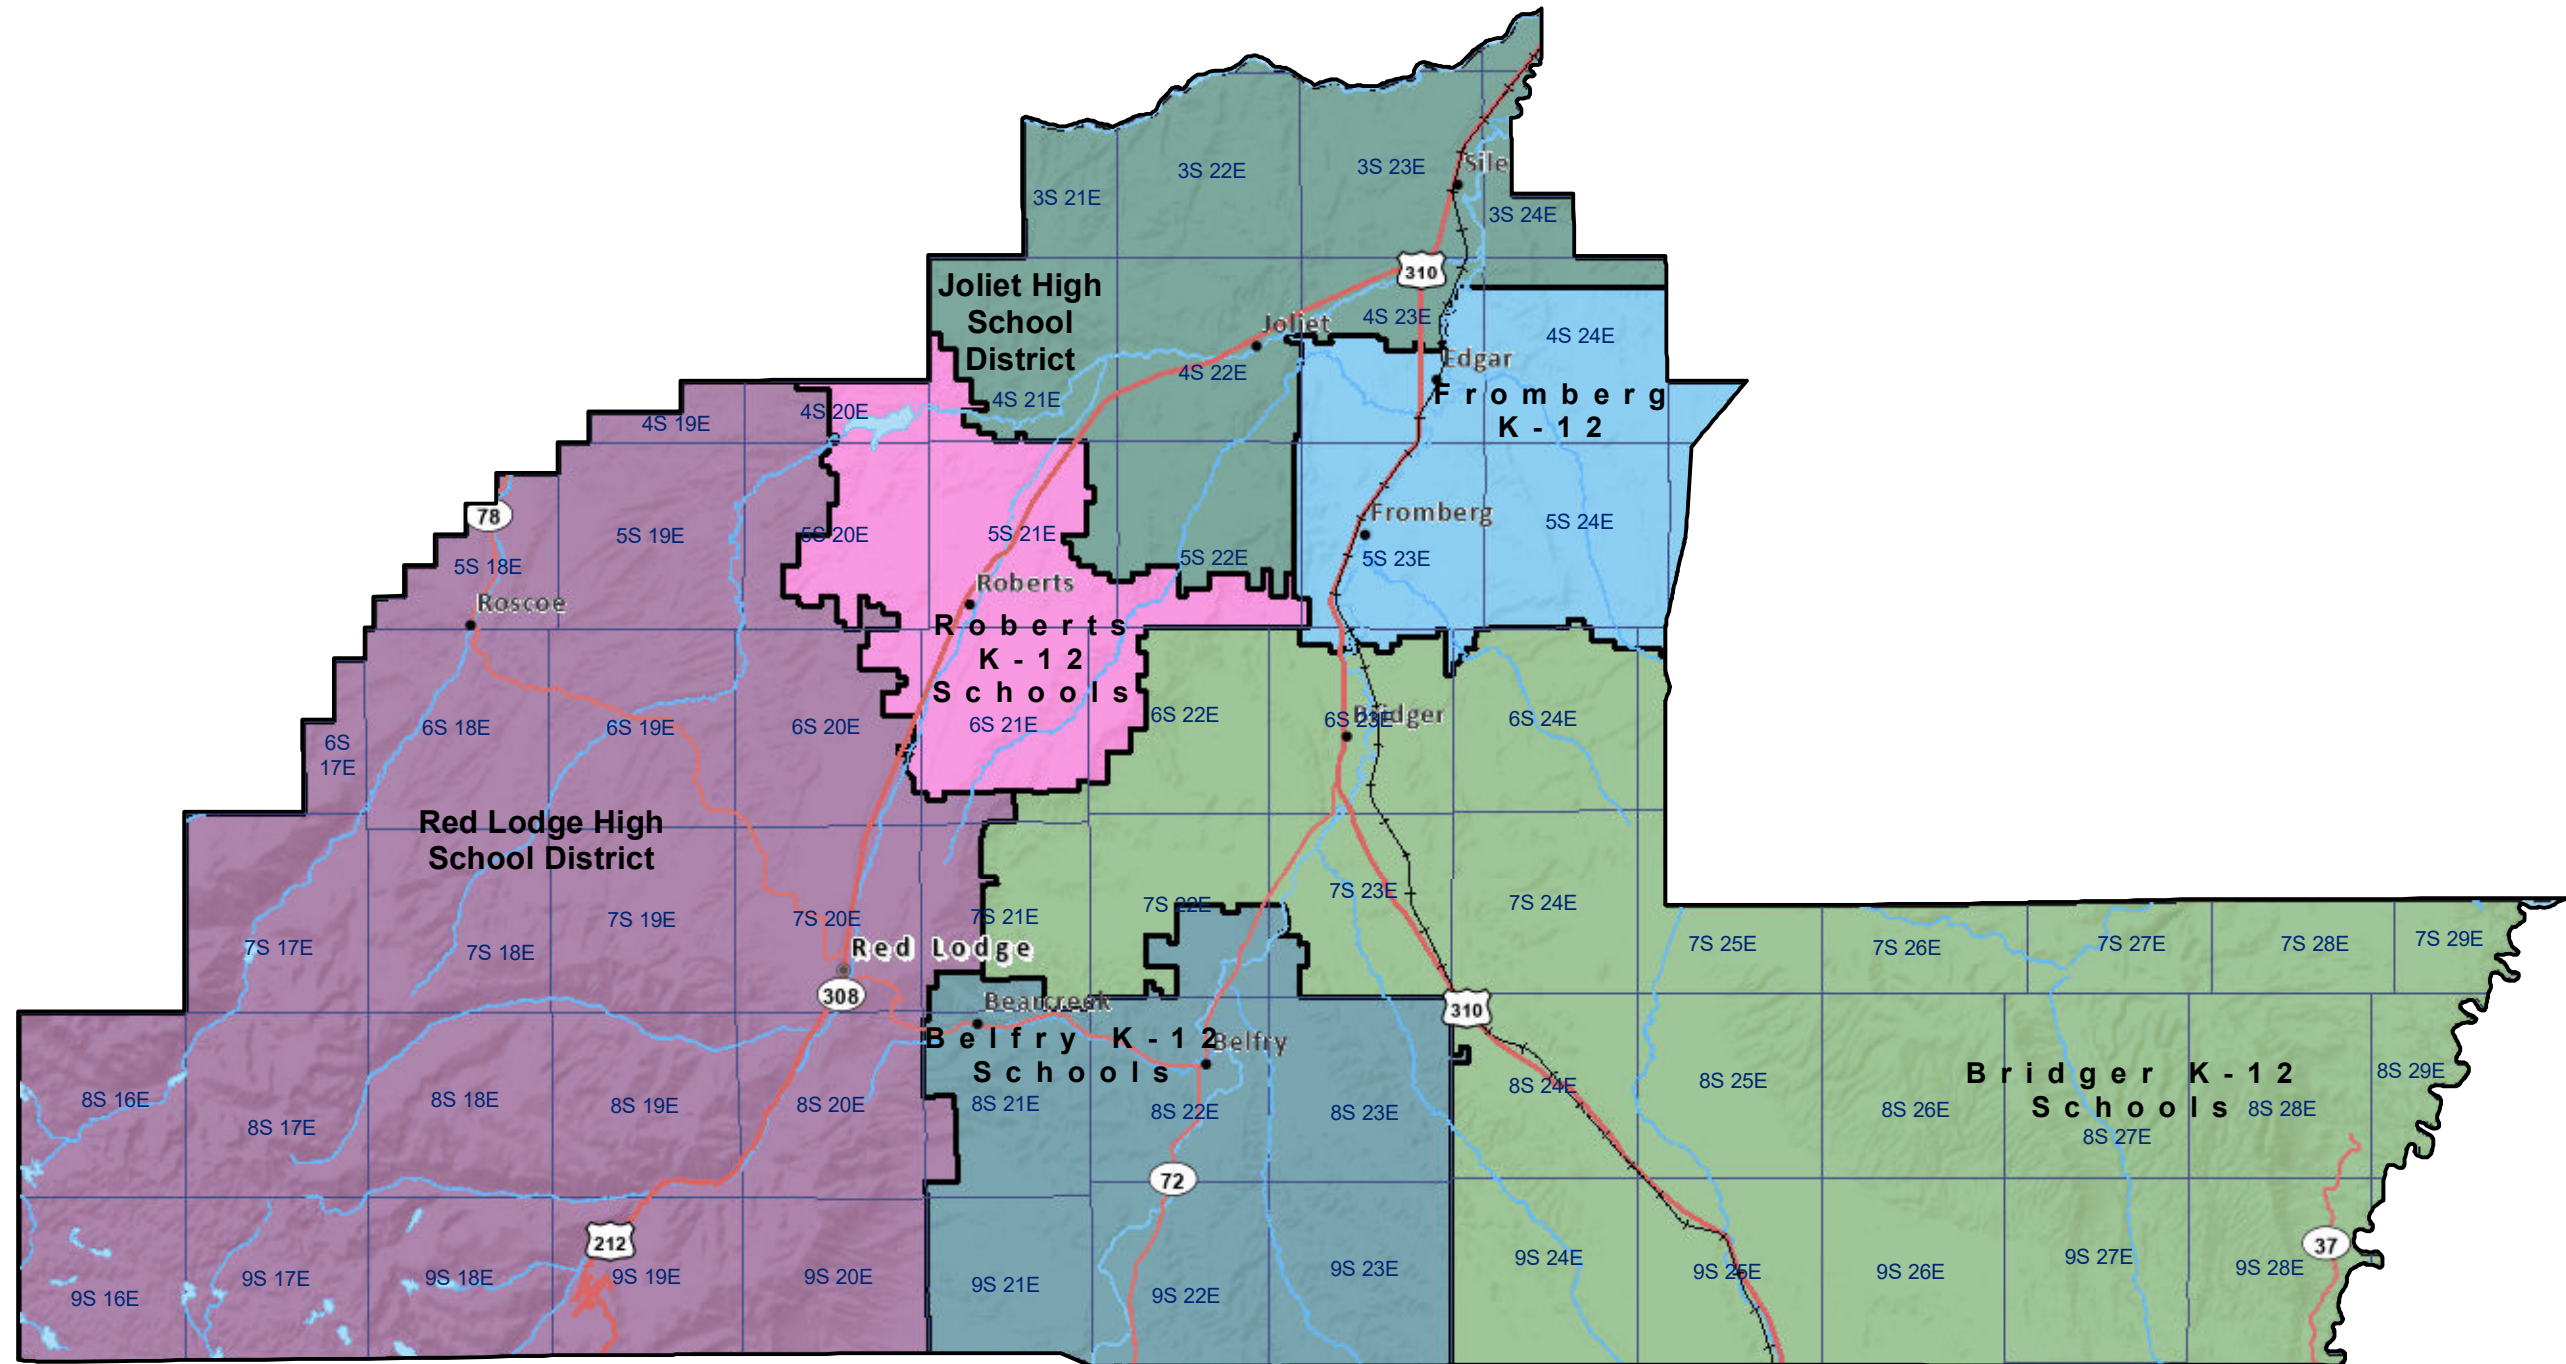

Carbon County High School and K-12 School Districts

 Township Boundary

School District Boundaries are from the U.S. Census Bureau

Carbon County School Districts
Montana State Library | Created on 10/30/2024
U.S. Census Bureau - School District Review Program
Meghan Burns | mburns2@mt.gov | 406.444.1550