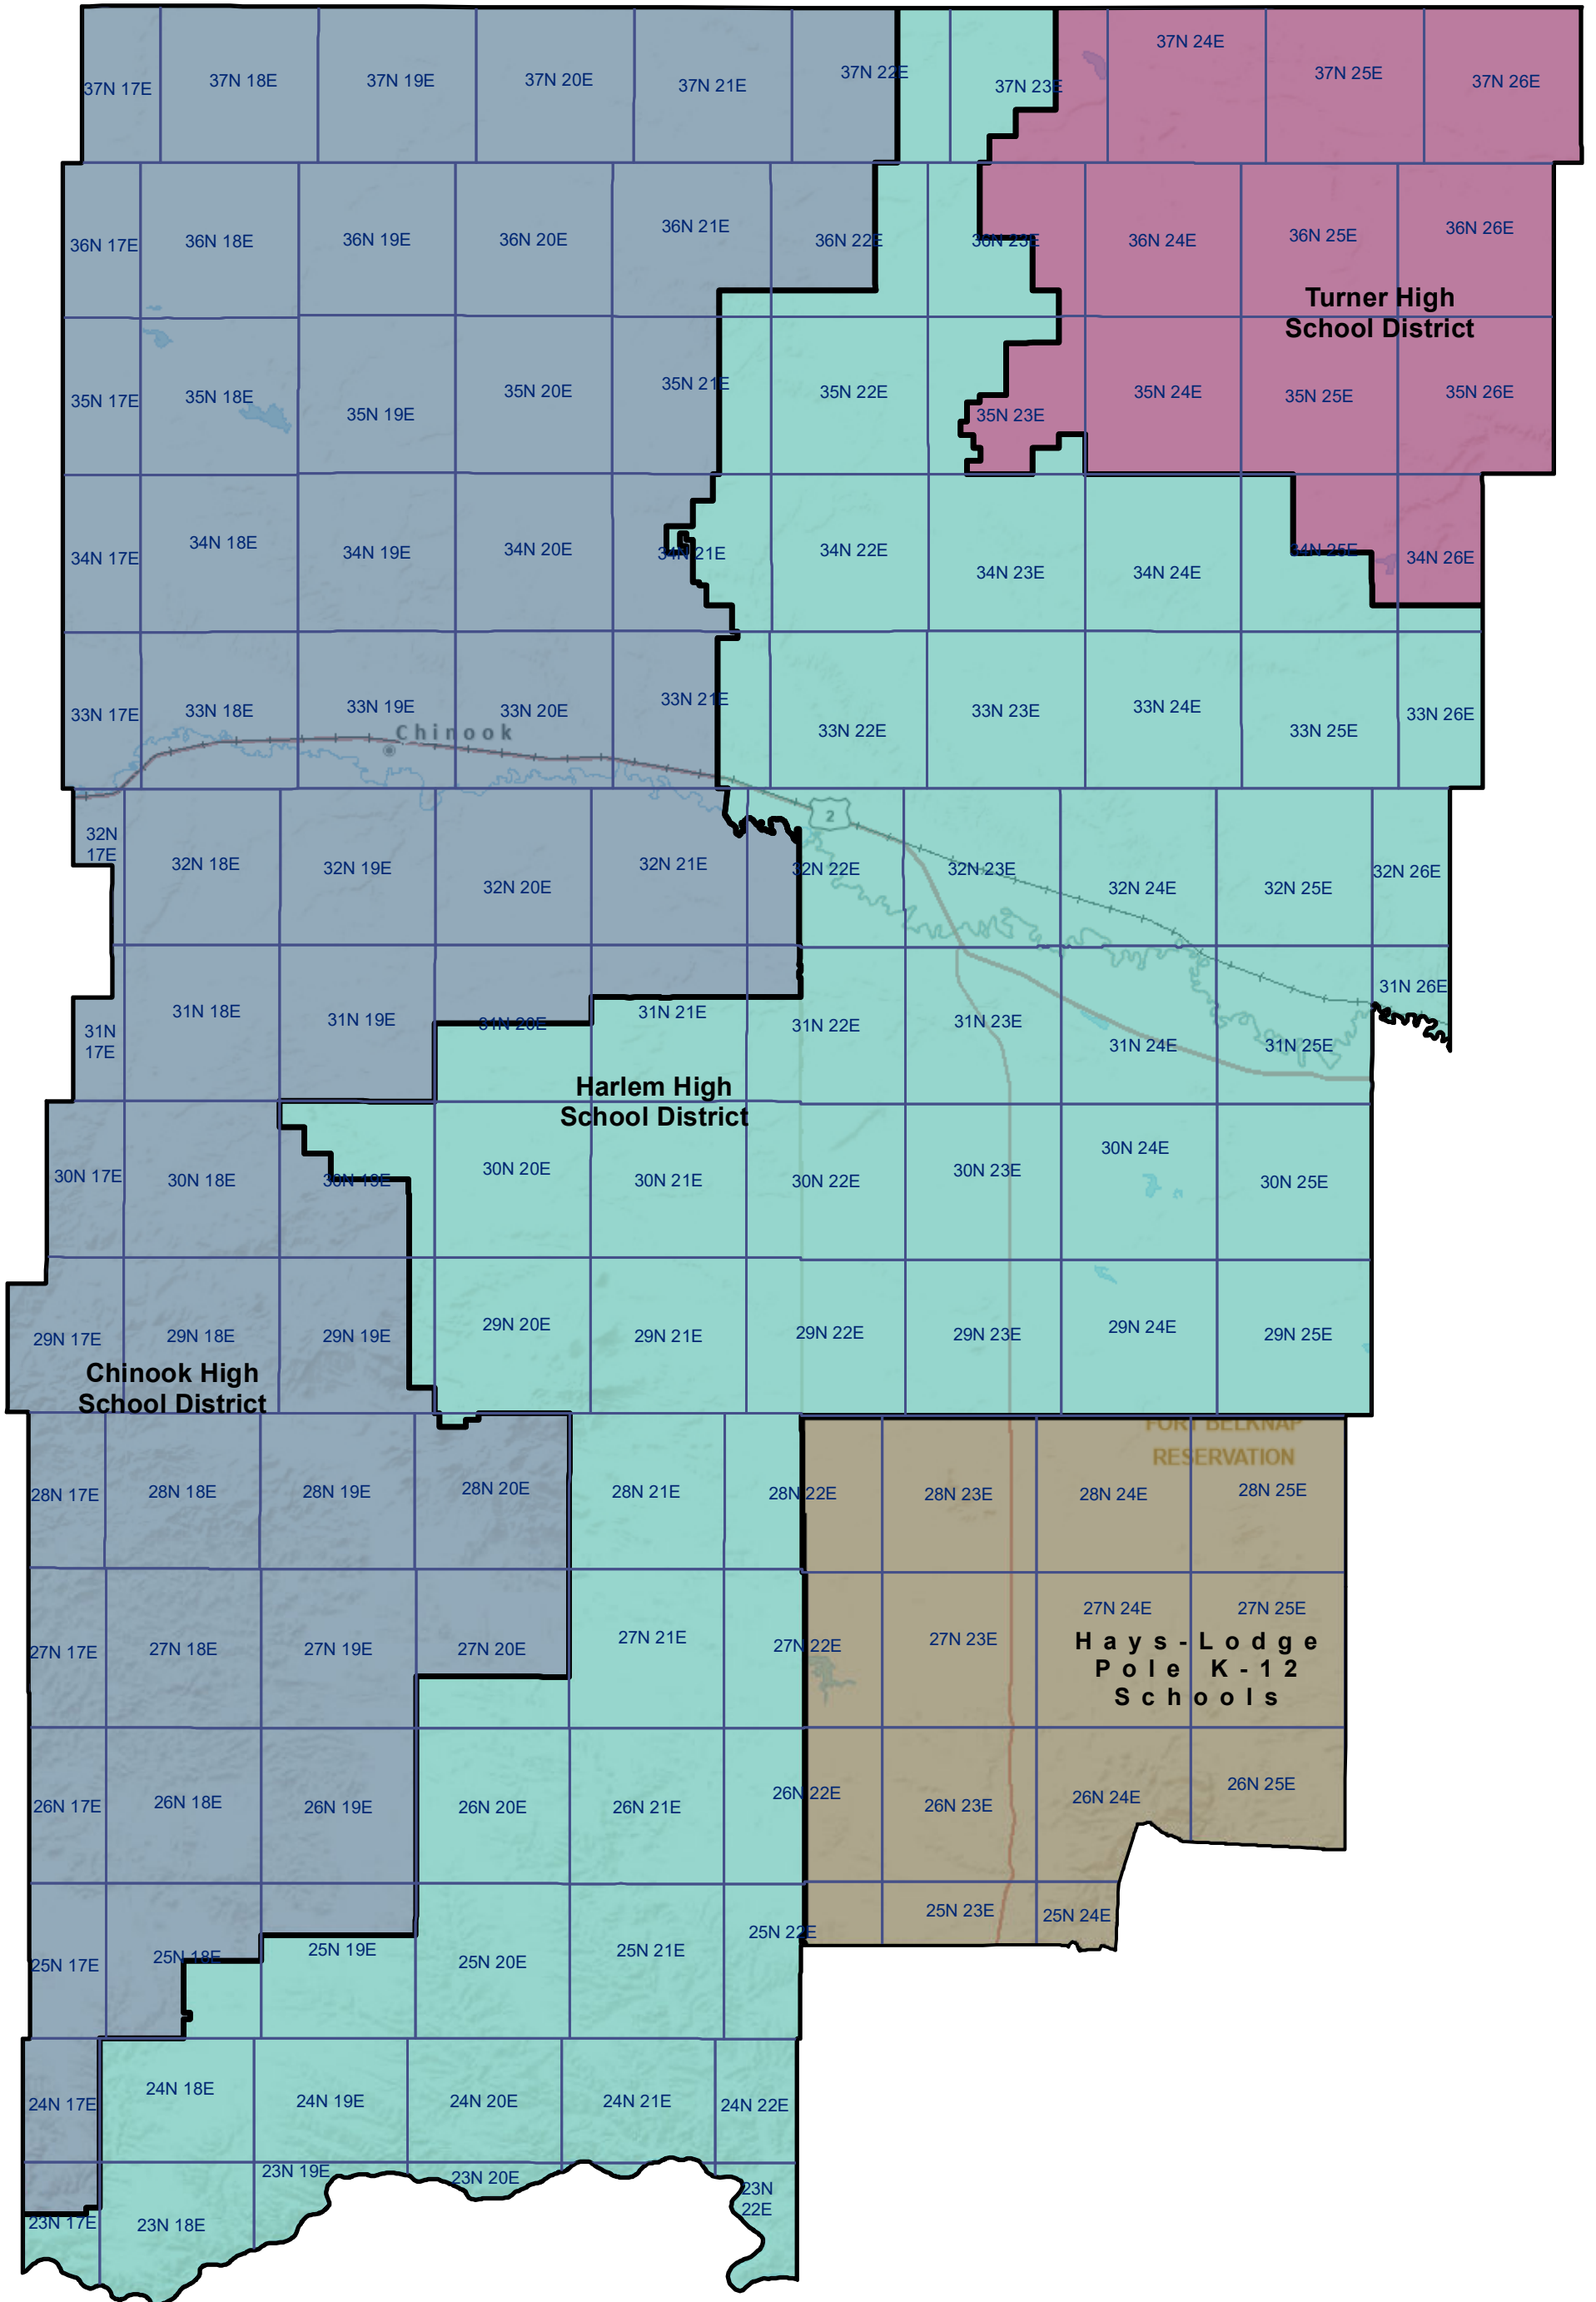

Blaine County High School and K-12 School Districts

 Township Boundary

School District Boundaries are from the U.S. Census Bureau

Blaine County School Districts
 Montana State Library | Created on 10/30/2024
 U.S. Census Bureau - School District Review Program
 Meghan Burns | mburns2@mt.gov | 406.444.1550