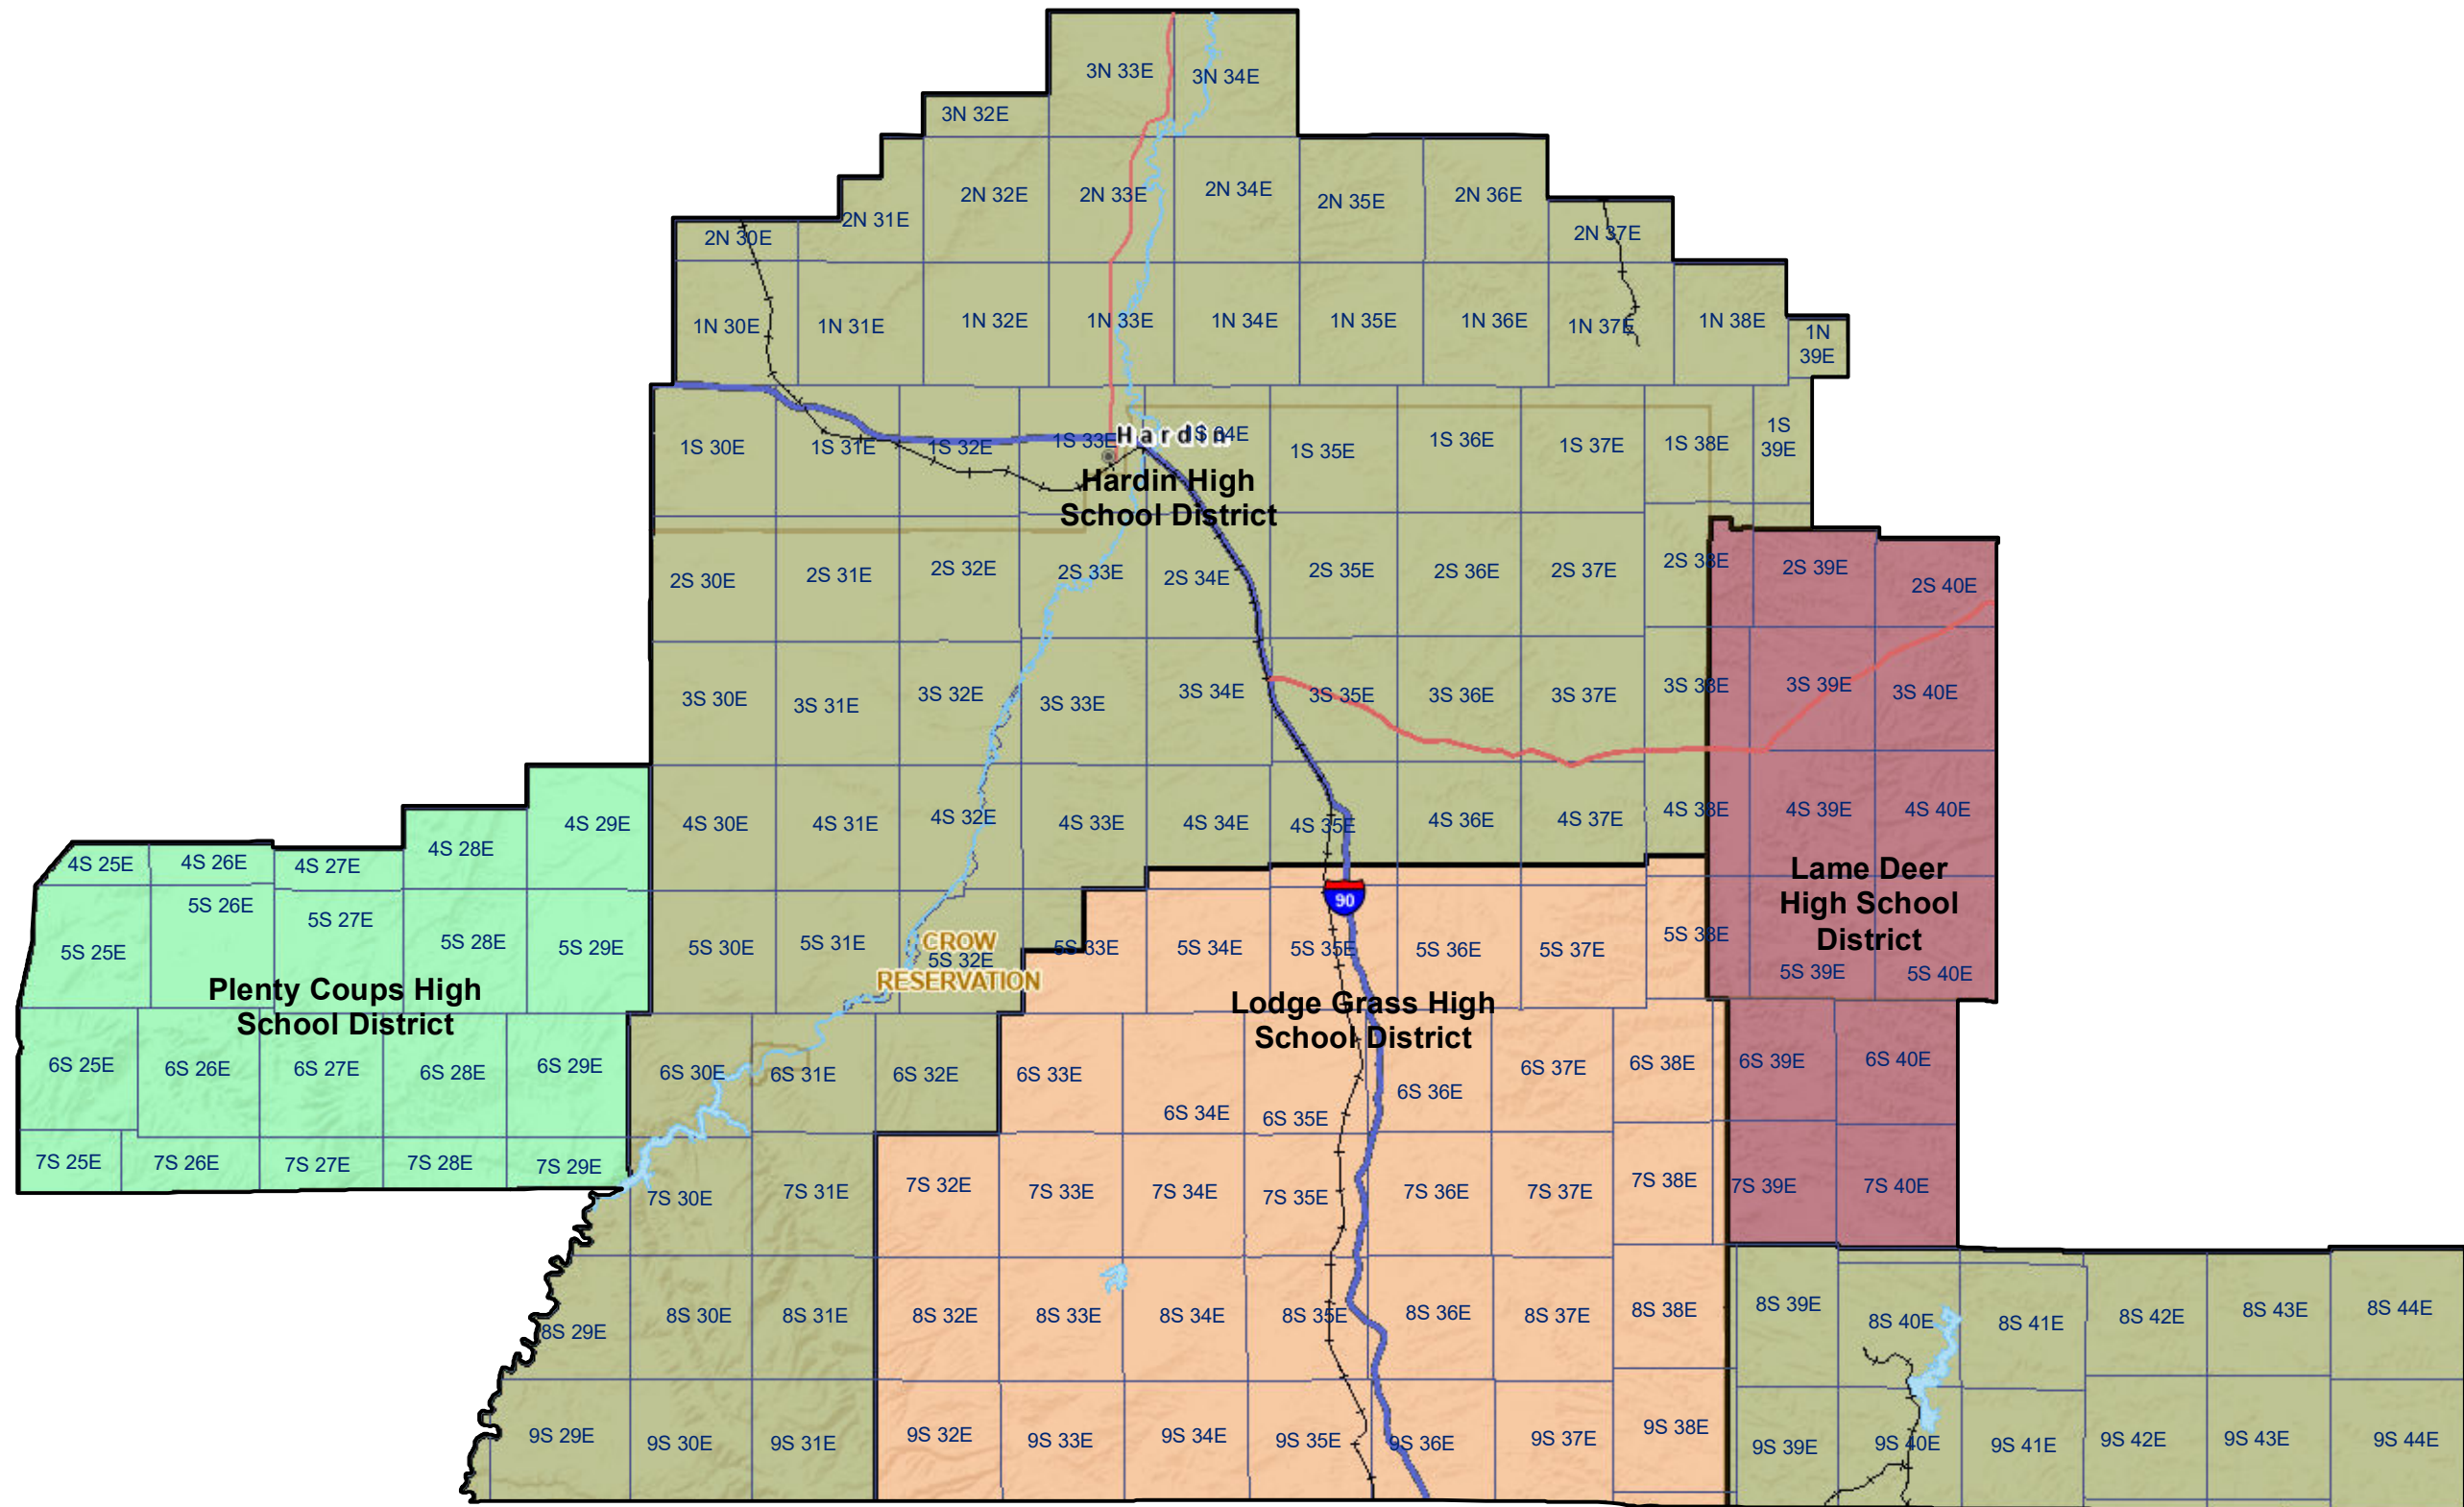

# Big Horn County High School and K-12 School Districts

 Township Boundary

*School District Boundaries are from the U.S. Census Bureau*

Big Horn County School Districts  
 Montana State Library | Created on 10/30/2024  
 U.S. Census Bureau - School District Review Program  
 Meghan Burns | mburns2@mt.gov | 406.444.1550