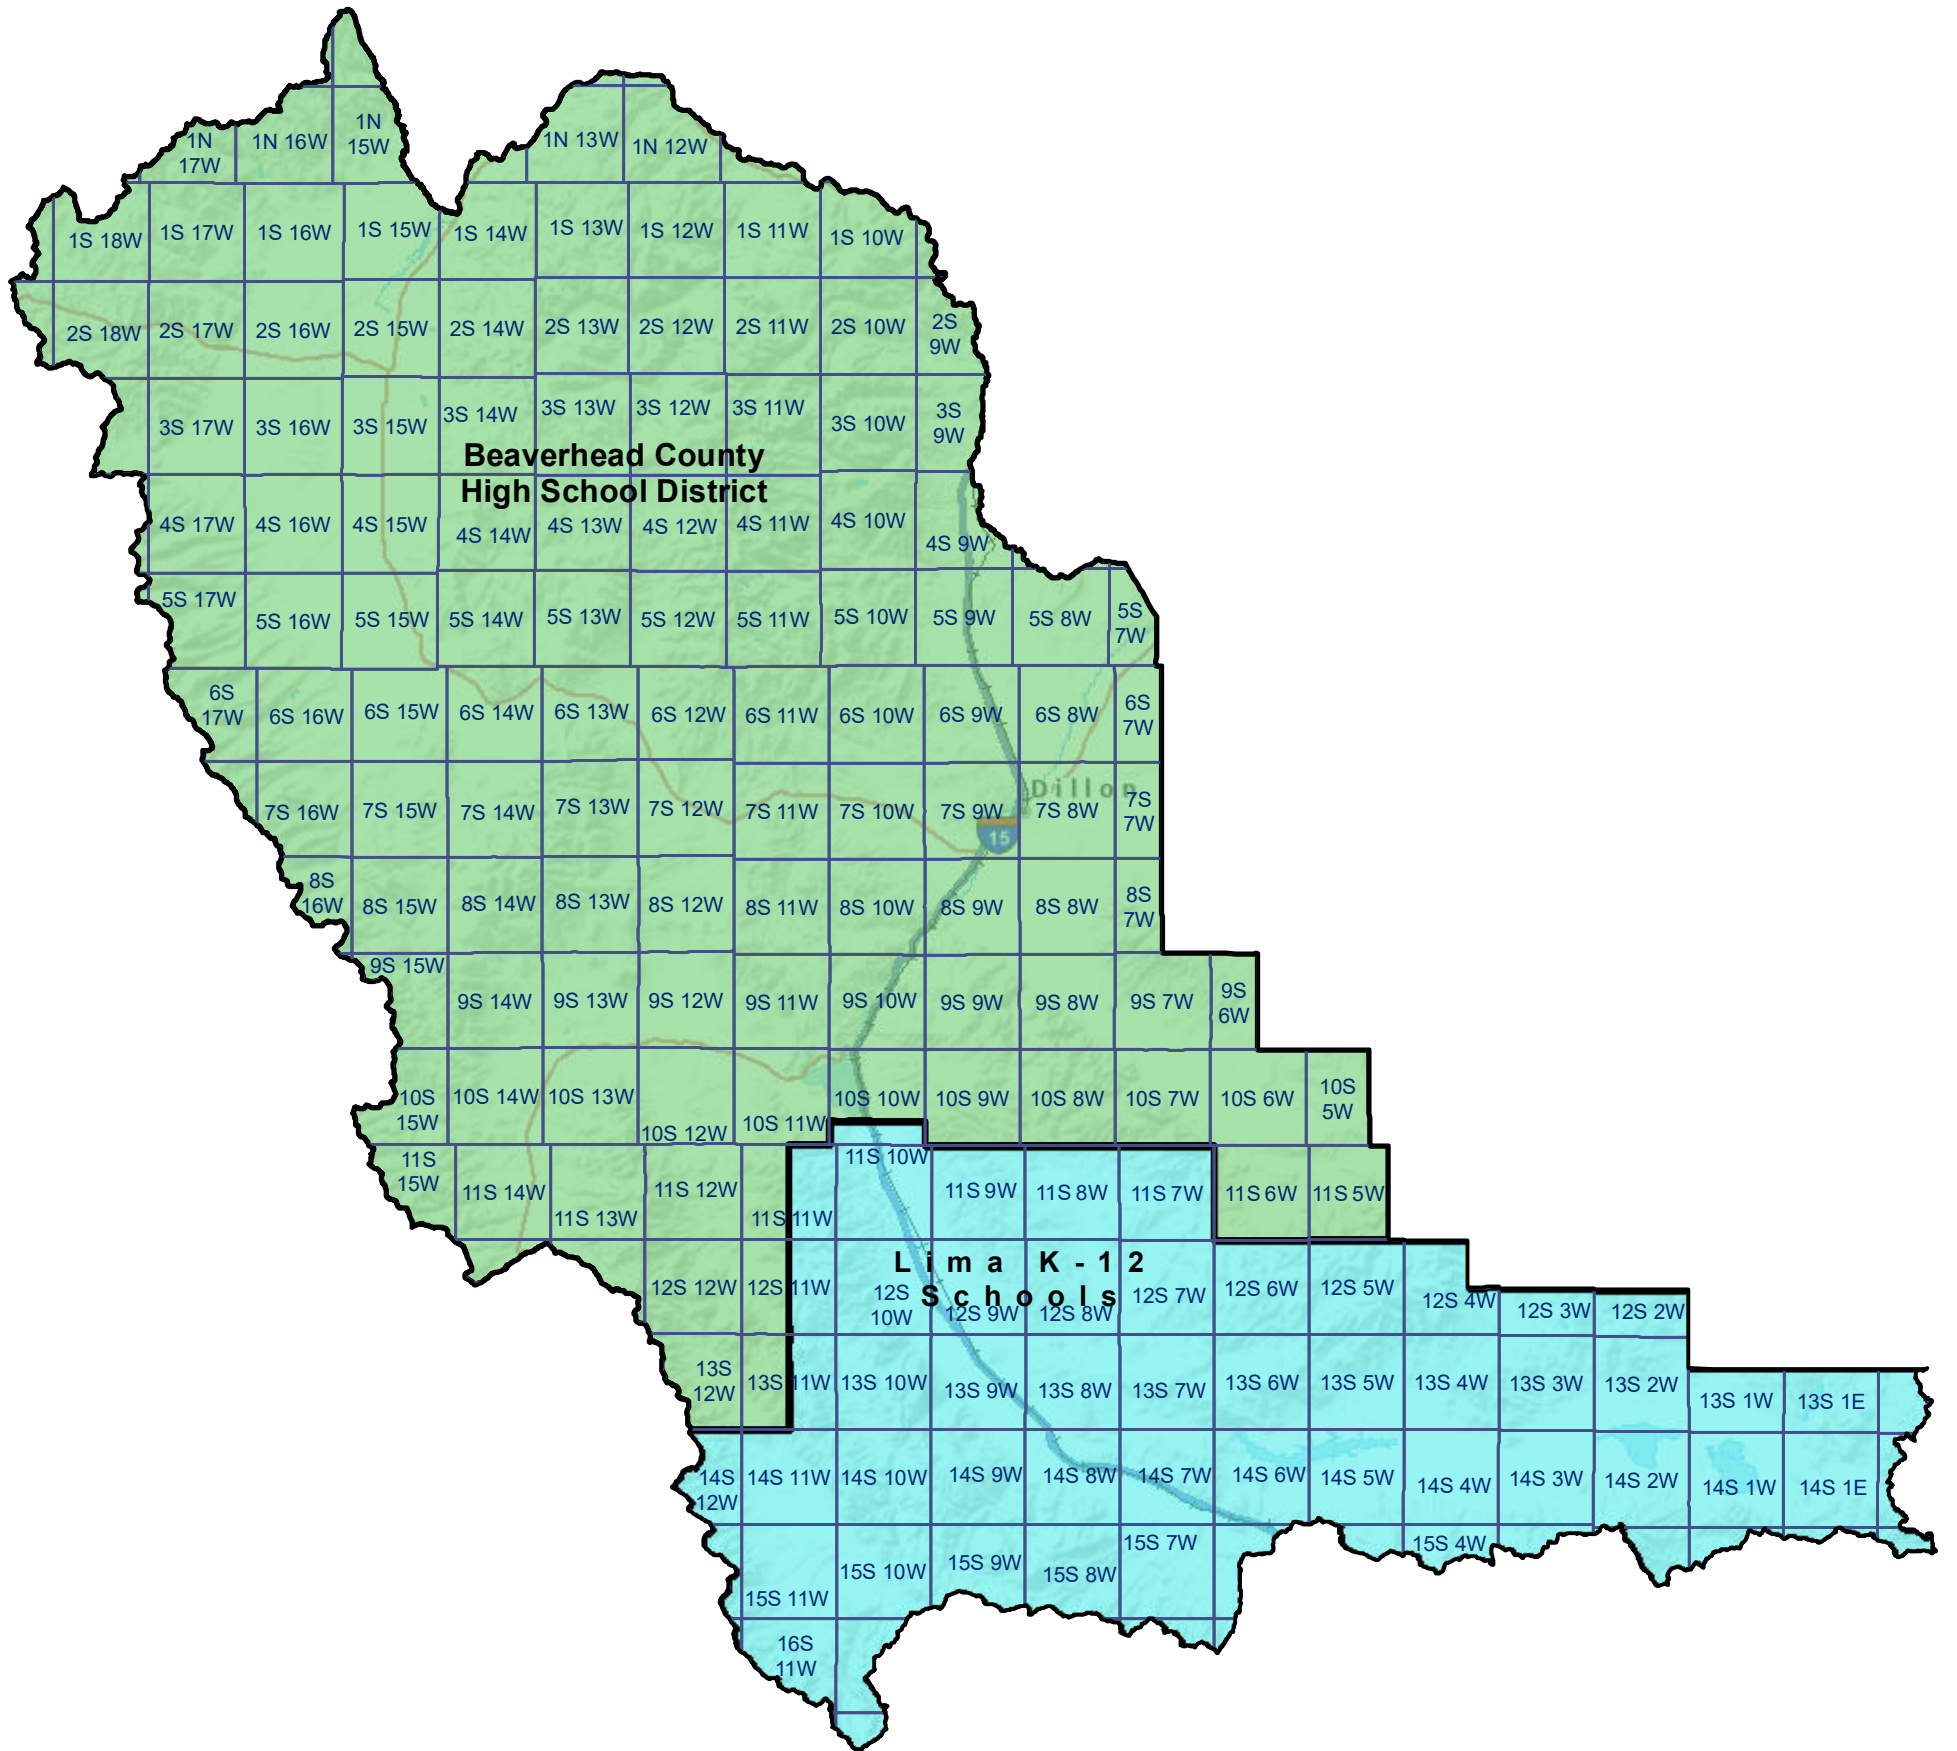

# Beaverhead County High School and K-12 School Districts

 Township Boundary

*School District Boundaries are from the U.S. Census Bureau*

Beaverhead County School Districts  
Montana State Library | Created on 10/30/2024  
U.S. Census Bureau - School District Review Program  
Meghan Burns | mburns2@mt.gov | 406.444.1550