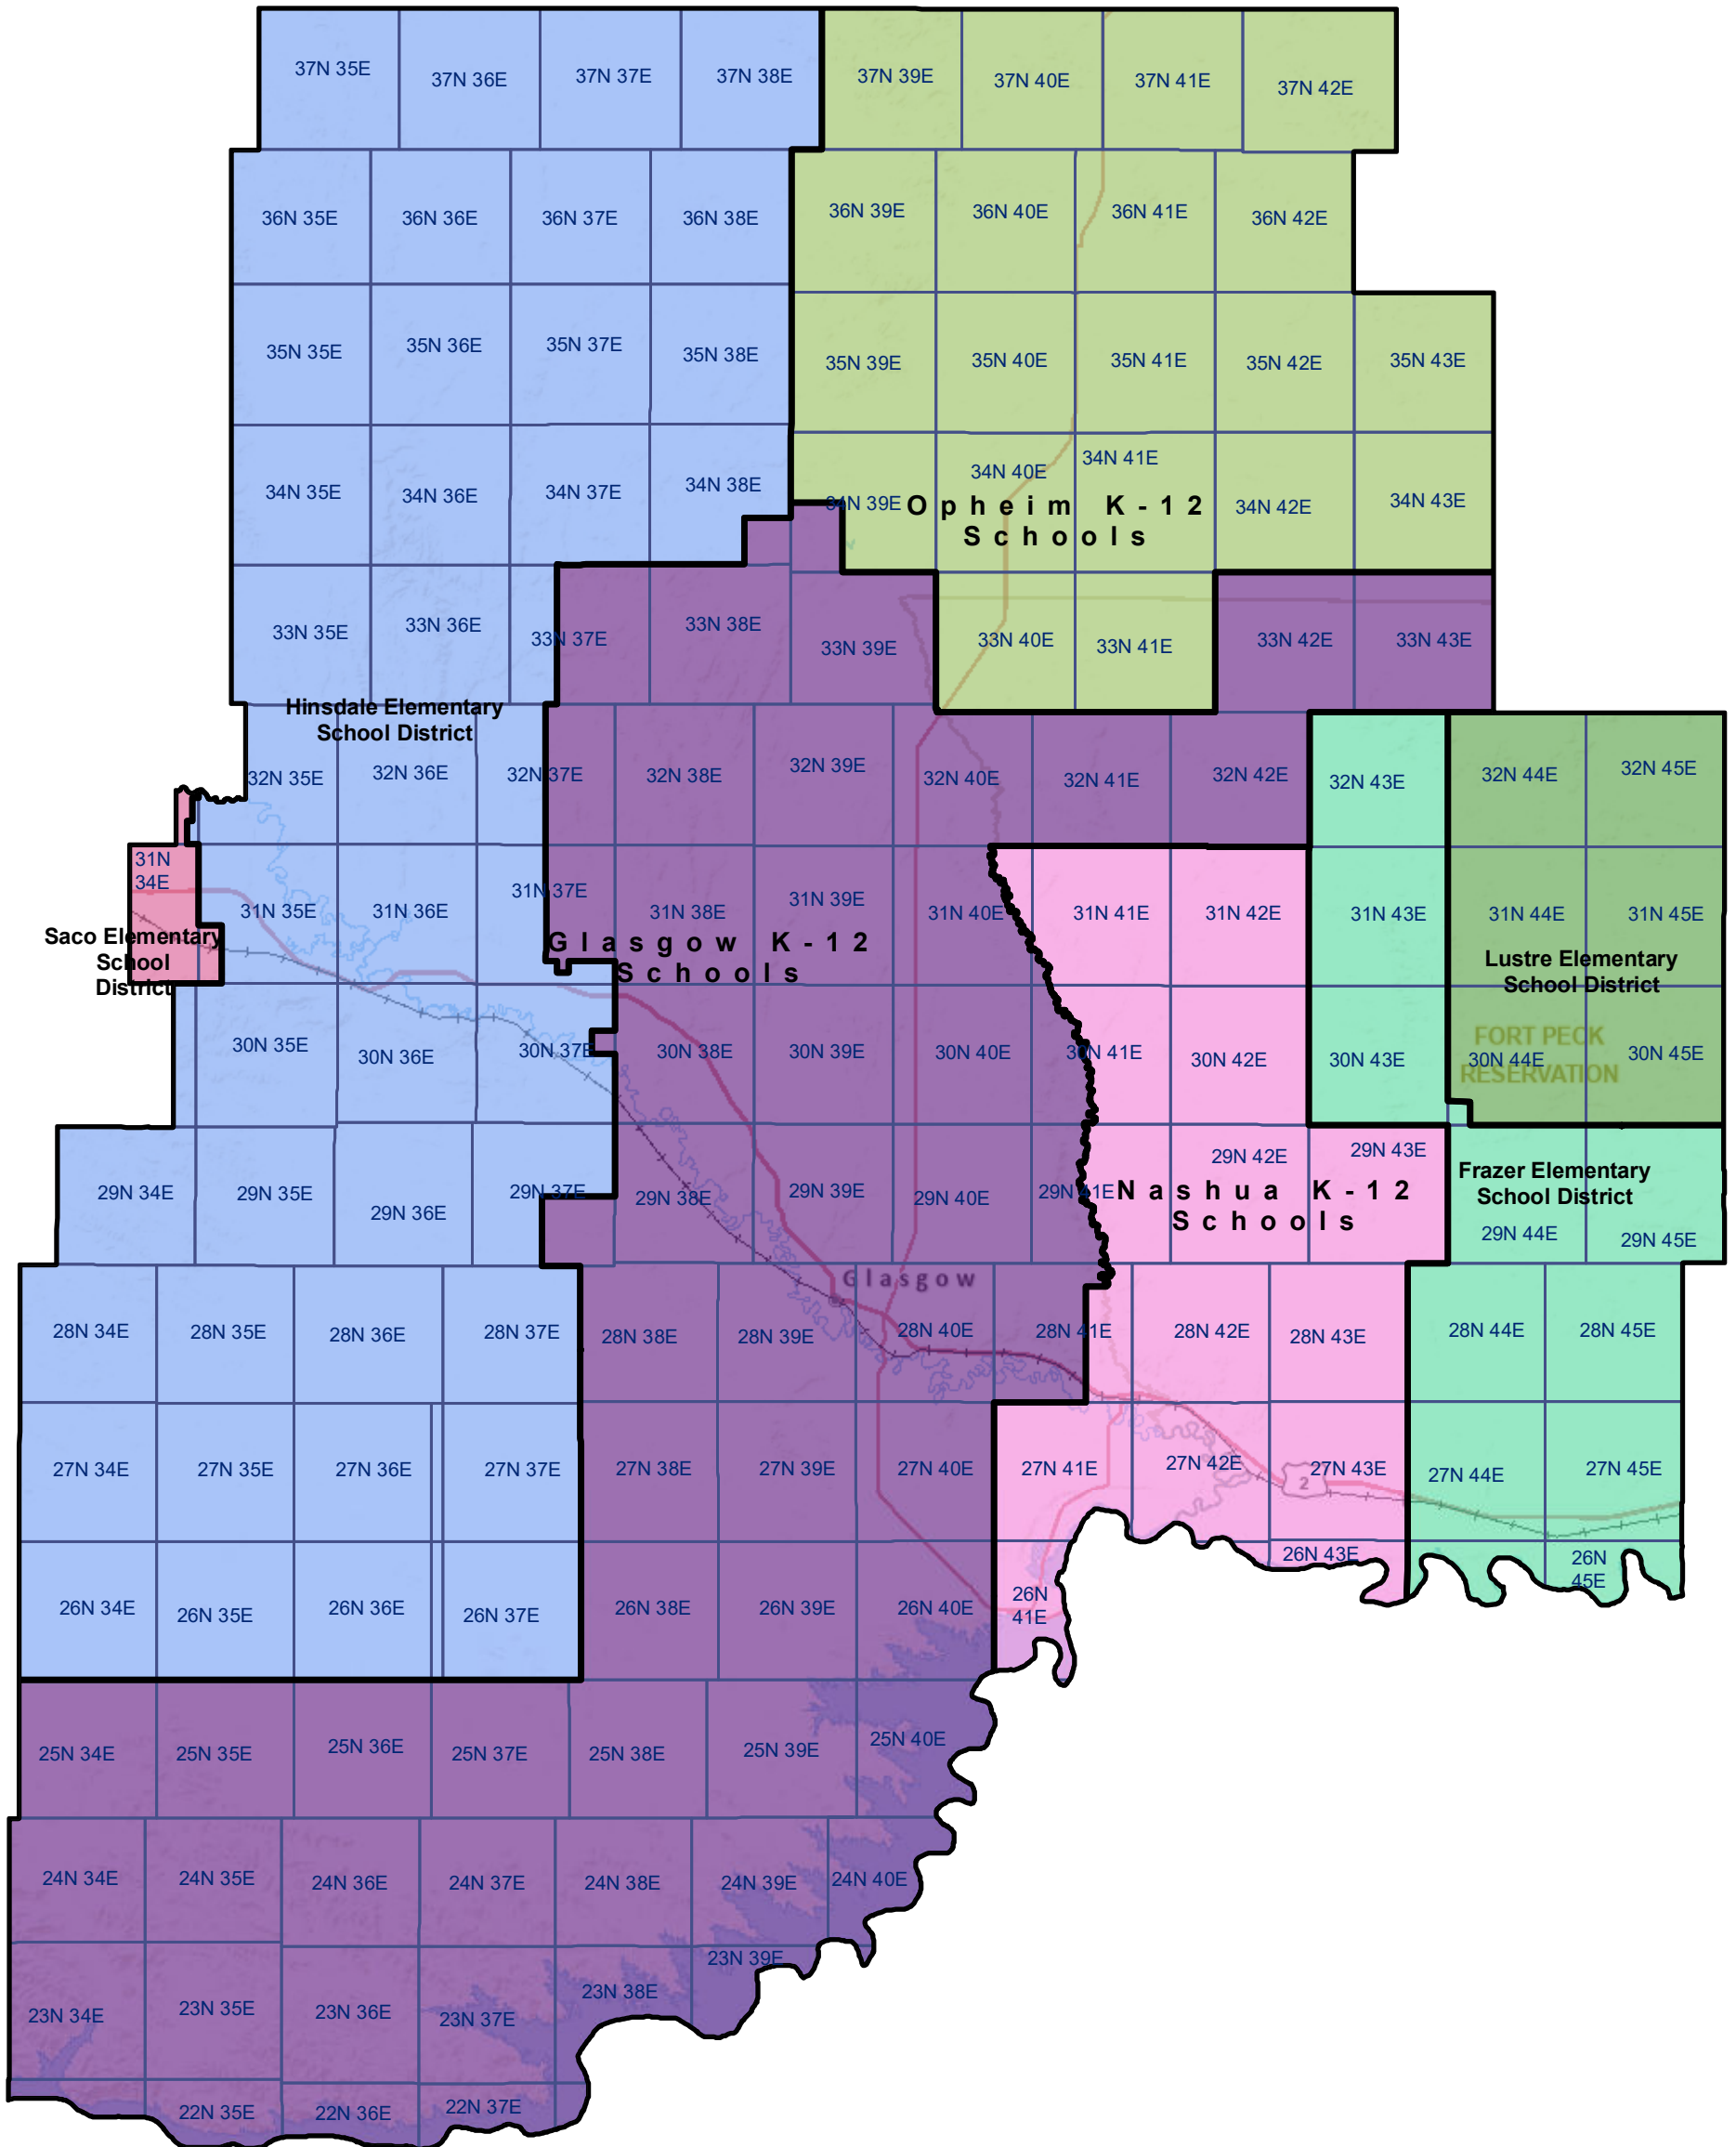

Valley County Elementary and K-12 School Districts

 Township Boundary

School District Boundaries are from the U.S. Census Bureau

Valley County School Districts
 Montana State Library | Created on 10/30/2024
 U.S. Census Bureau - School District Review Program
 Meghan Burns | mburns2@mt.gov | 406.444.1550