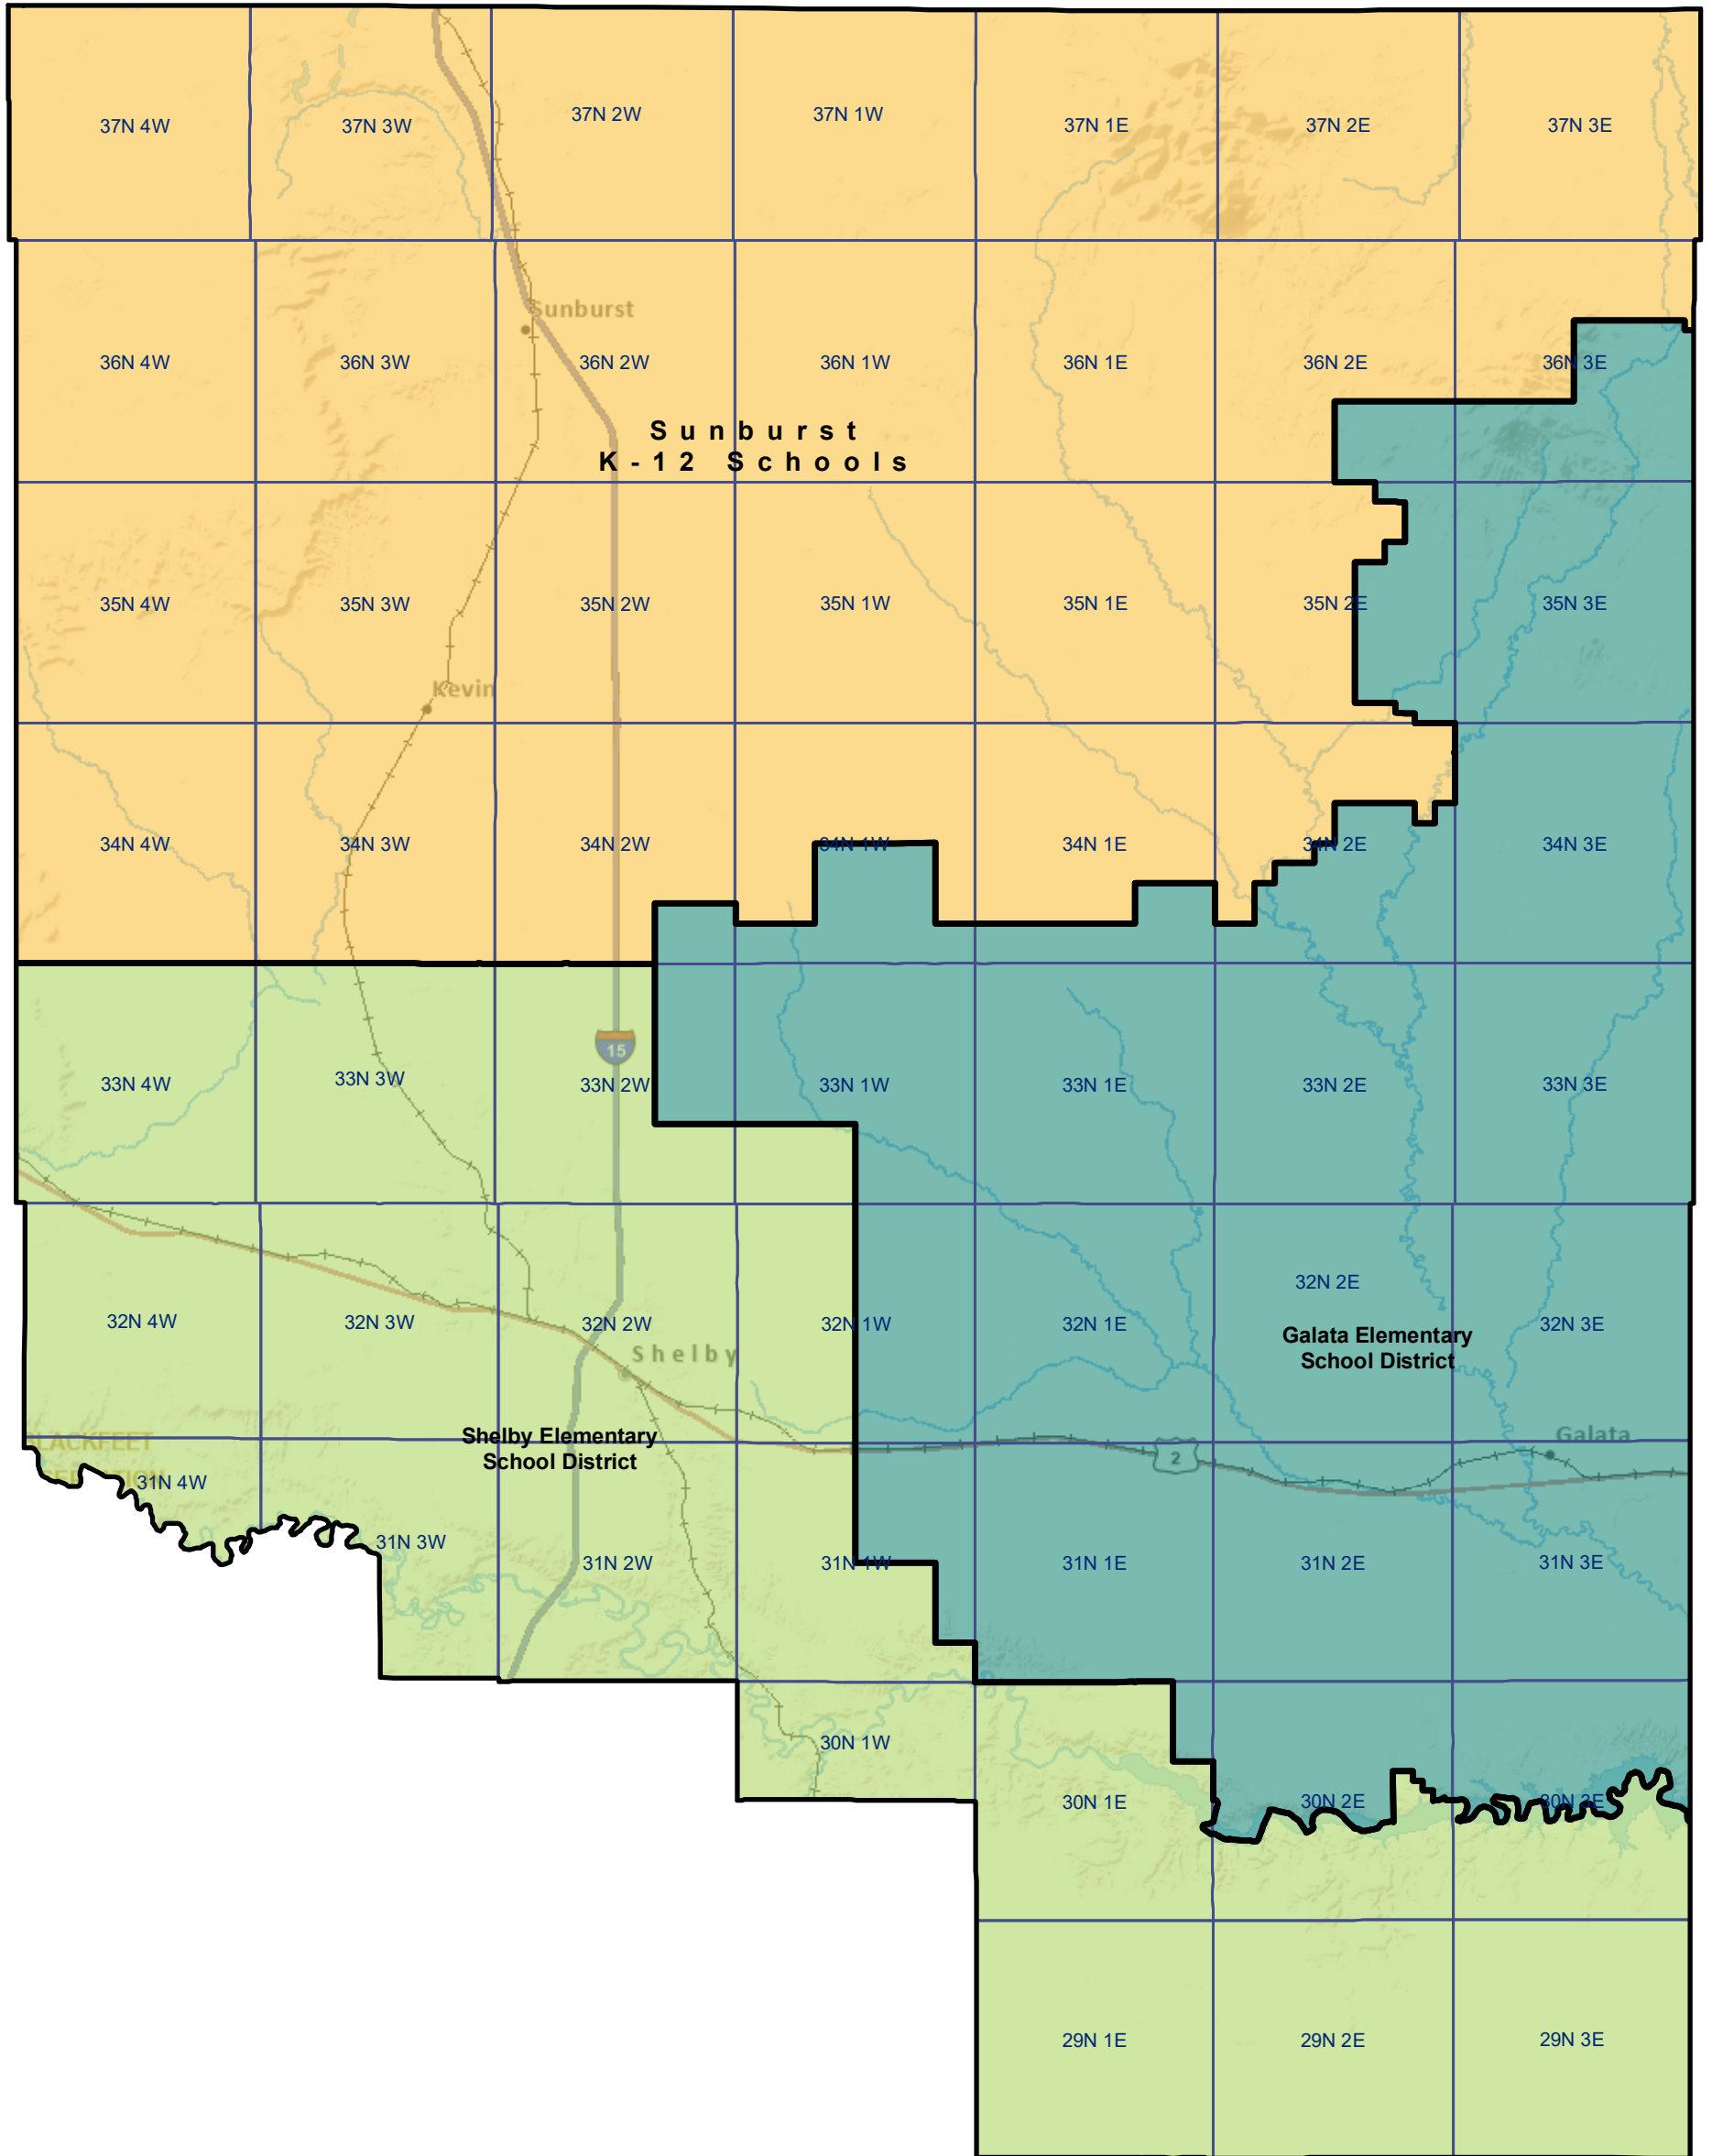

# Toole County Elementary and K-12 School Districts

 Township Boundary

**School District Boundaries are from the U.S. Census Bureau**

Toole County School Districts  
 Montana State Library | Created on 10/30/2024  
 U.S. Census Bureau - School District Review Program  
 Meghan Burns | mburns2@mt.gov | 406.444.1550