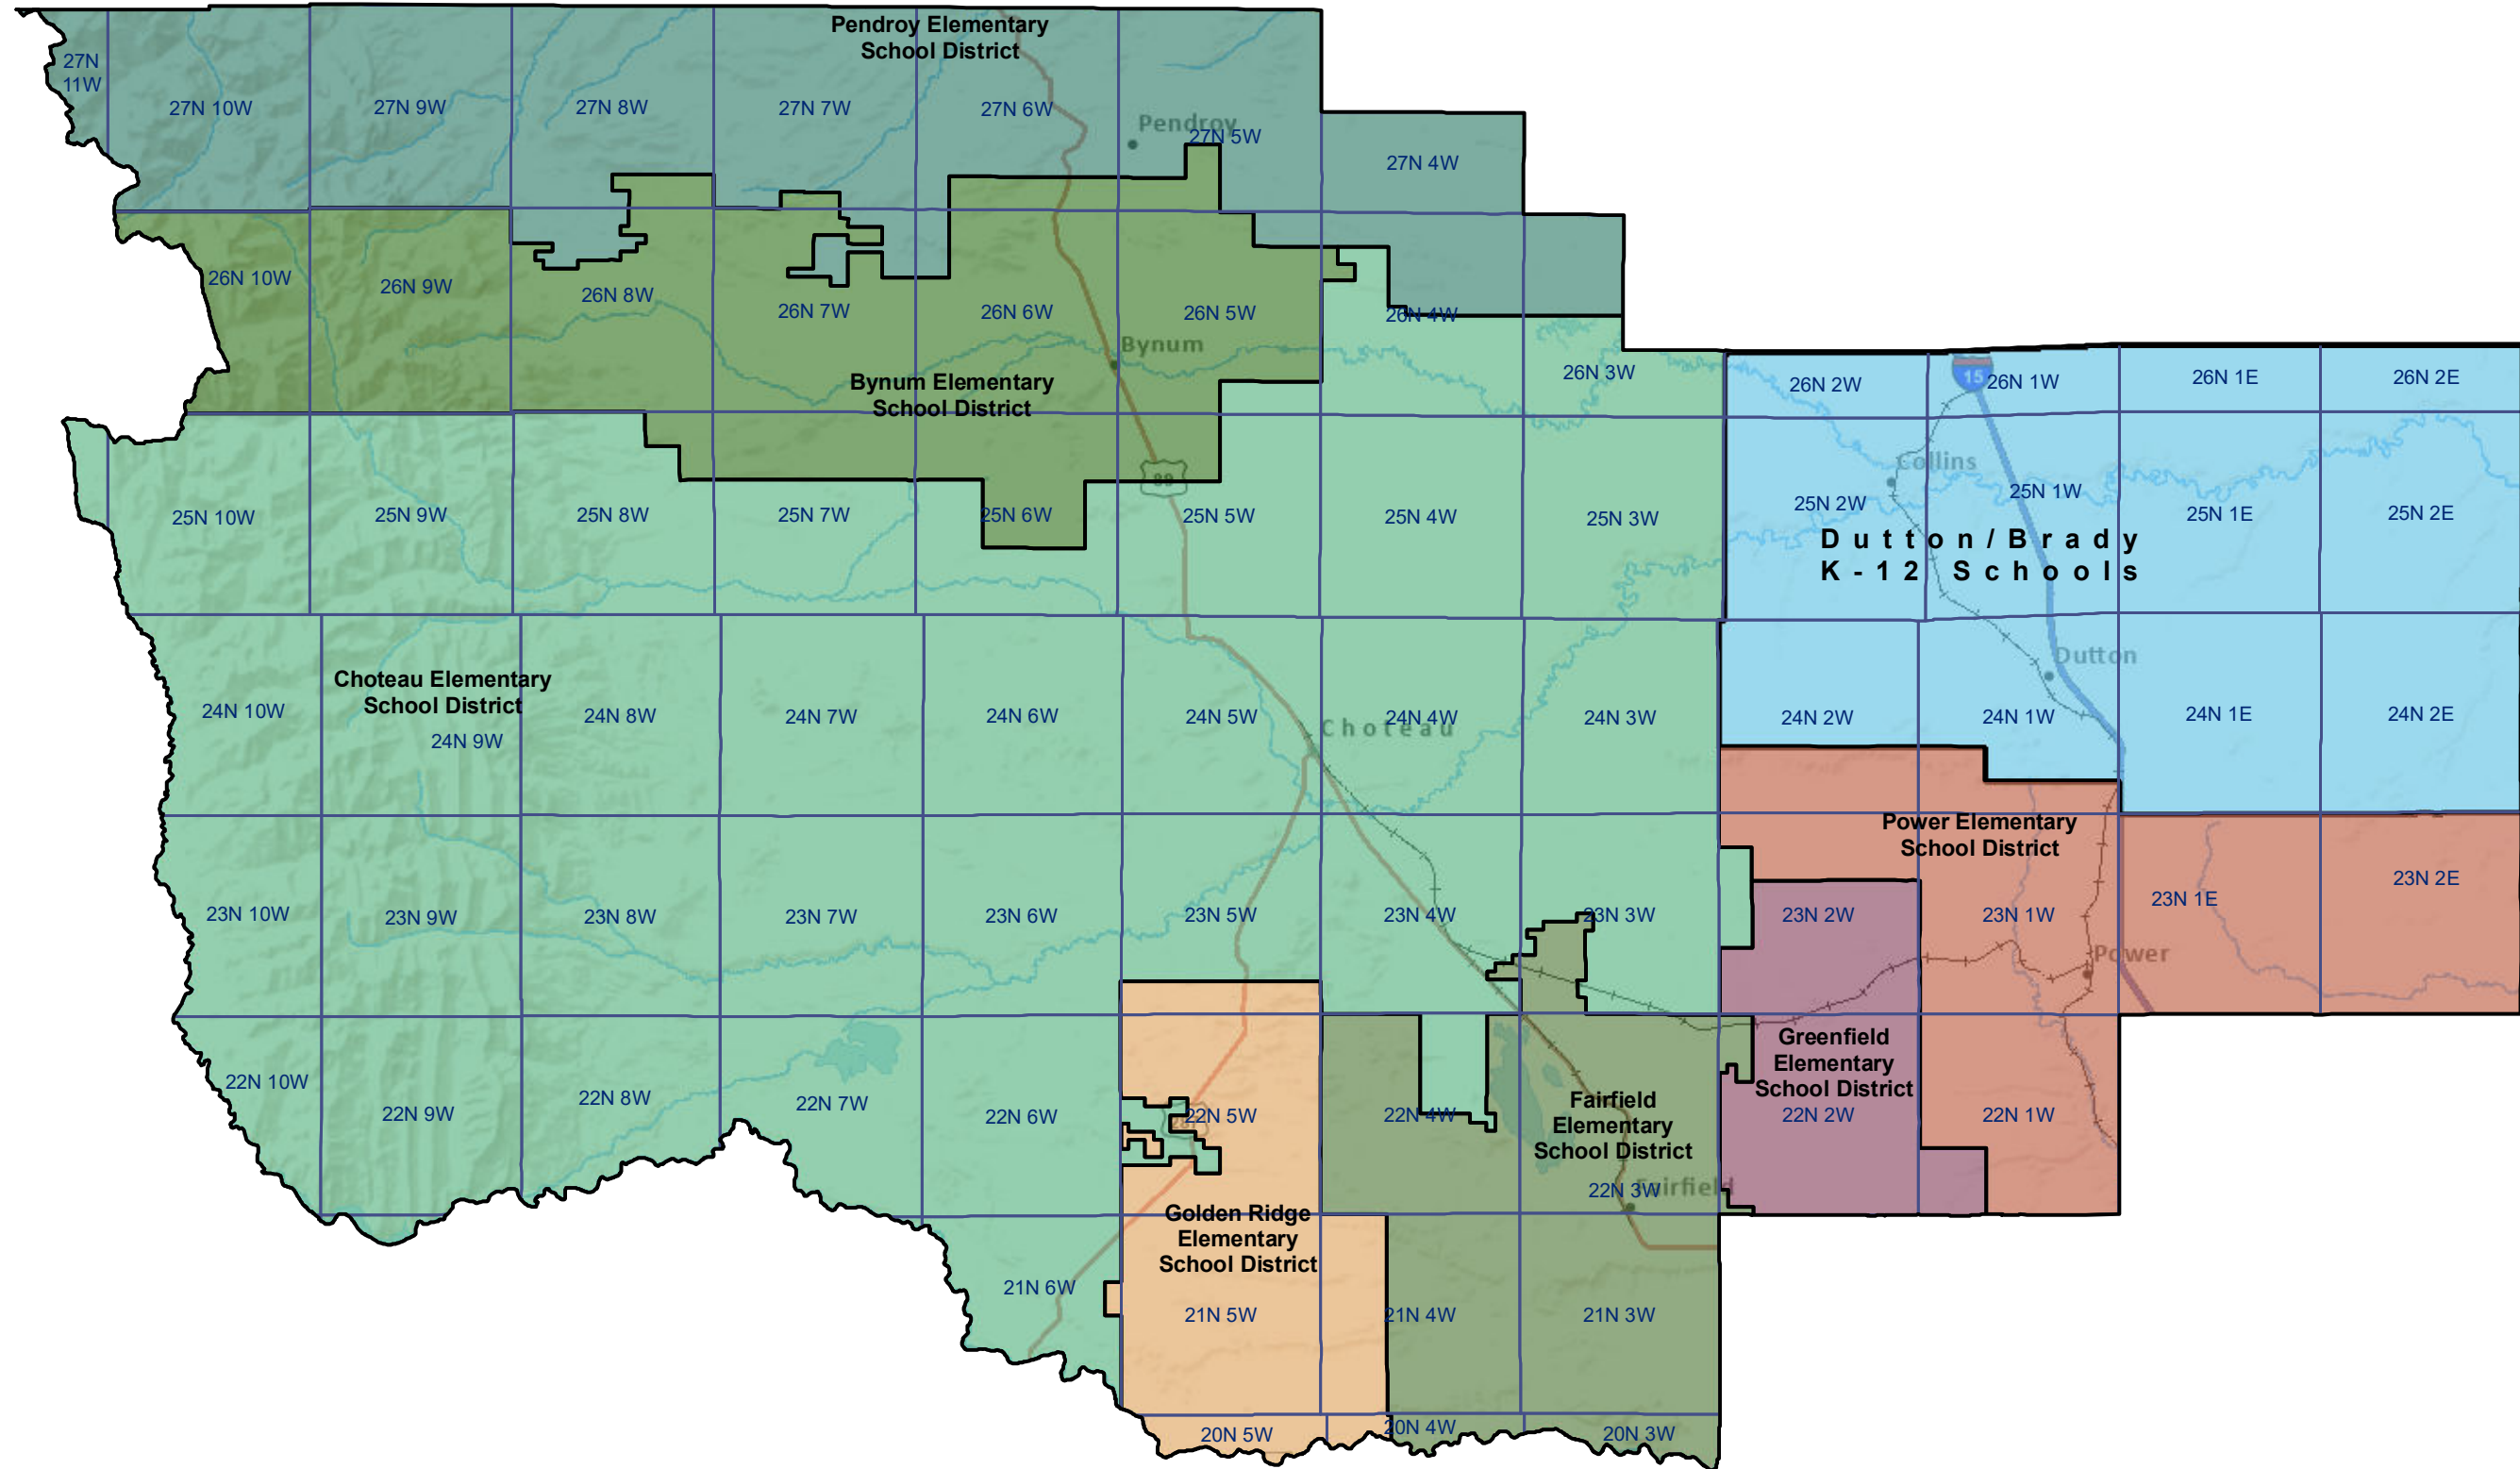

Teton County Elementary and K-12 School Districts

 Township Boundary

School District Boundaries are from the U.S. Census Bureau

Teton County School Districts
Montana State Library | Created on 10/30/2024
U.S. Census Bureau - School District Review Program
Meghan Burns | mburns2@mt.gov | 406.444.1550