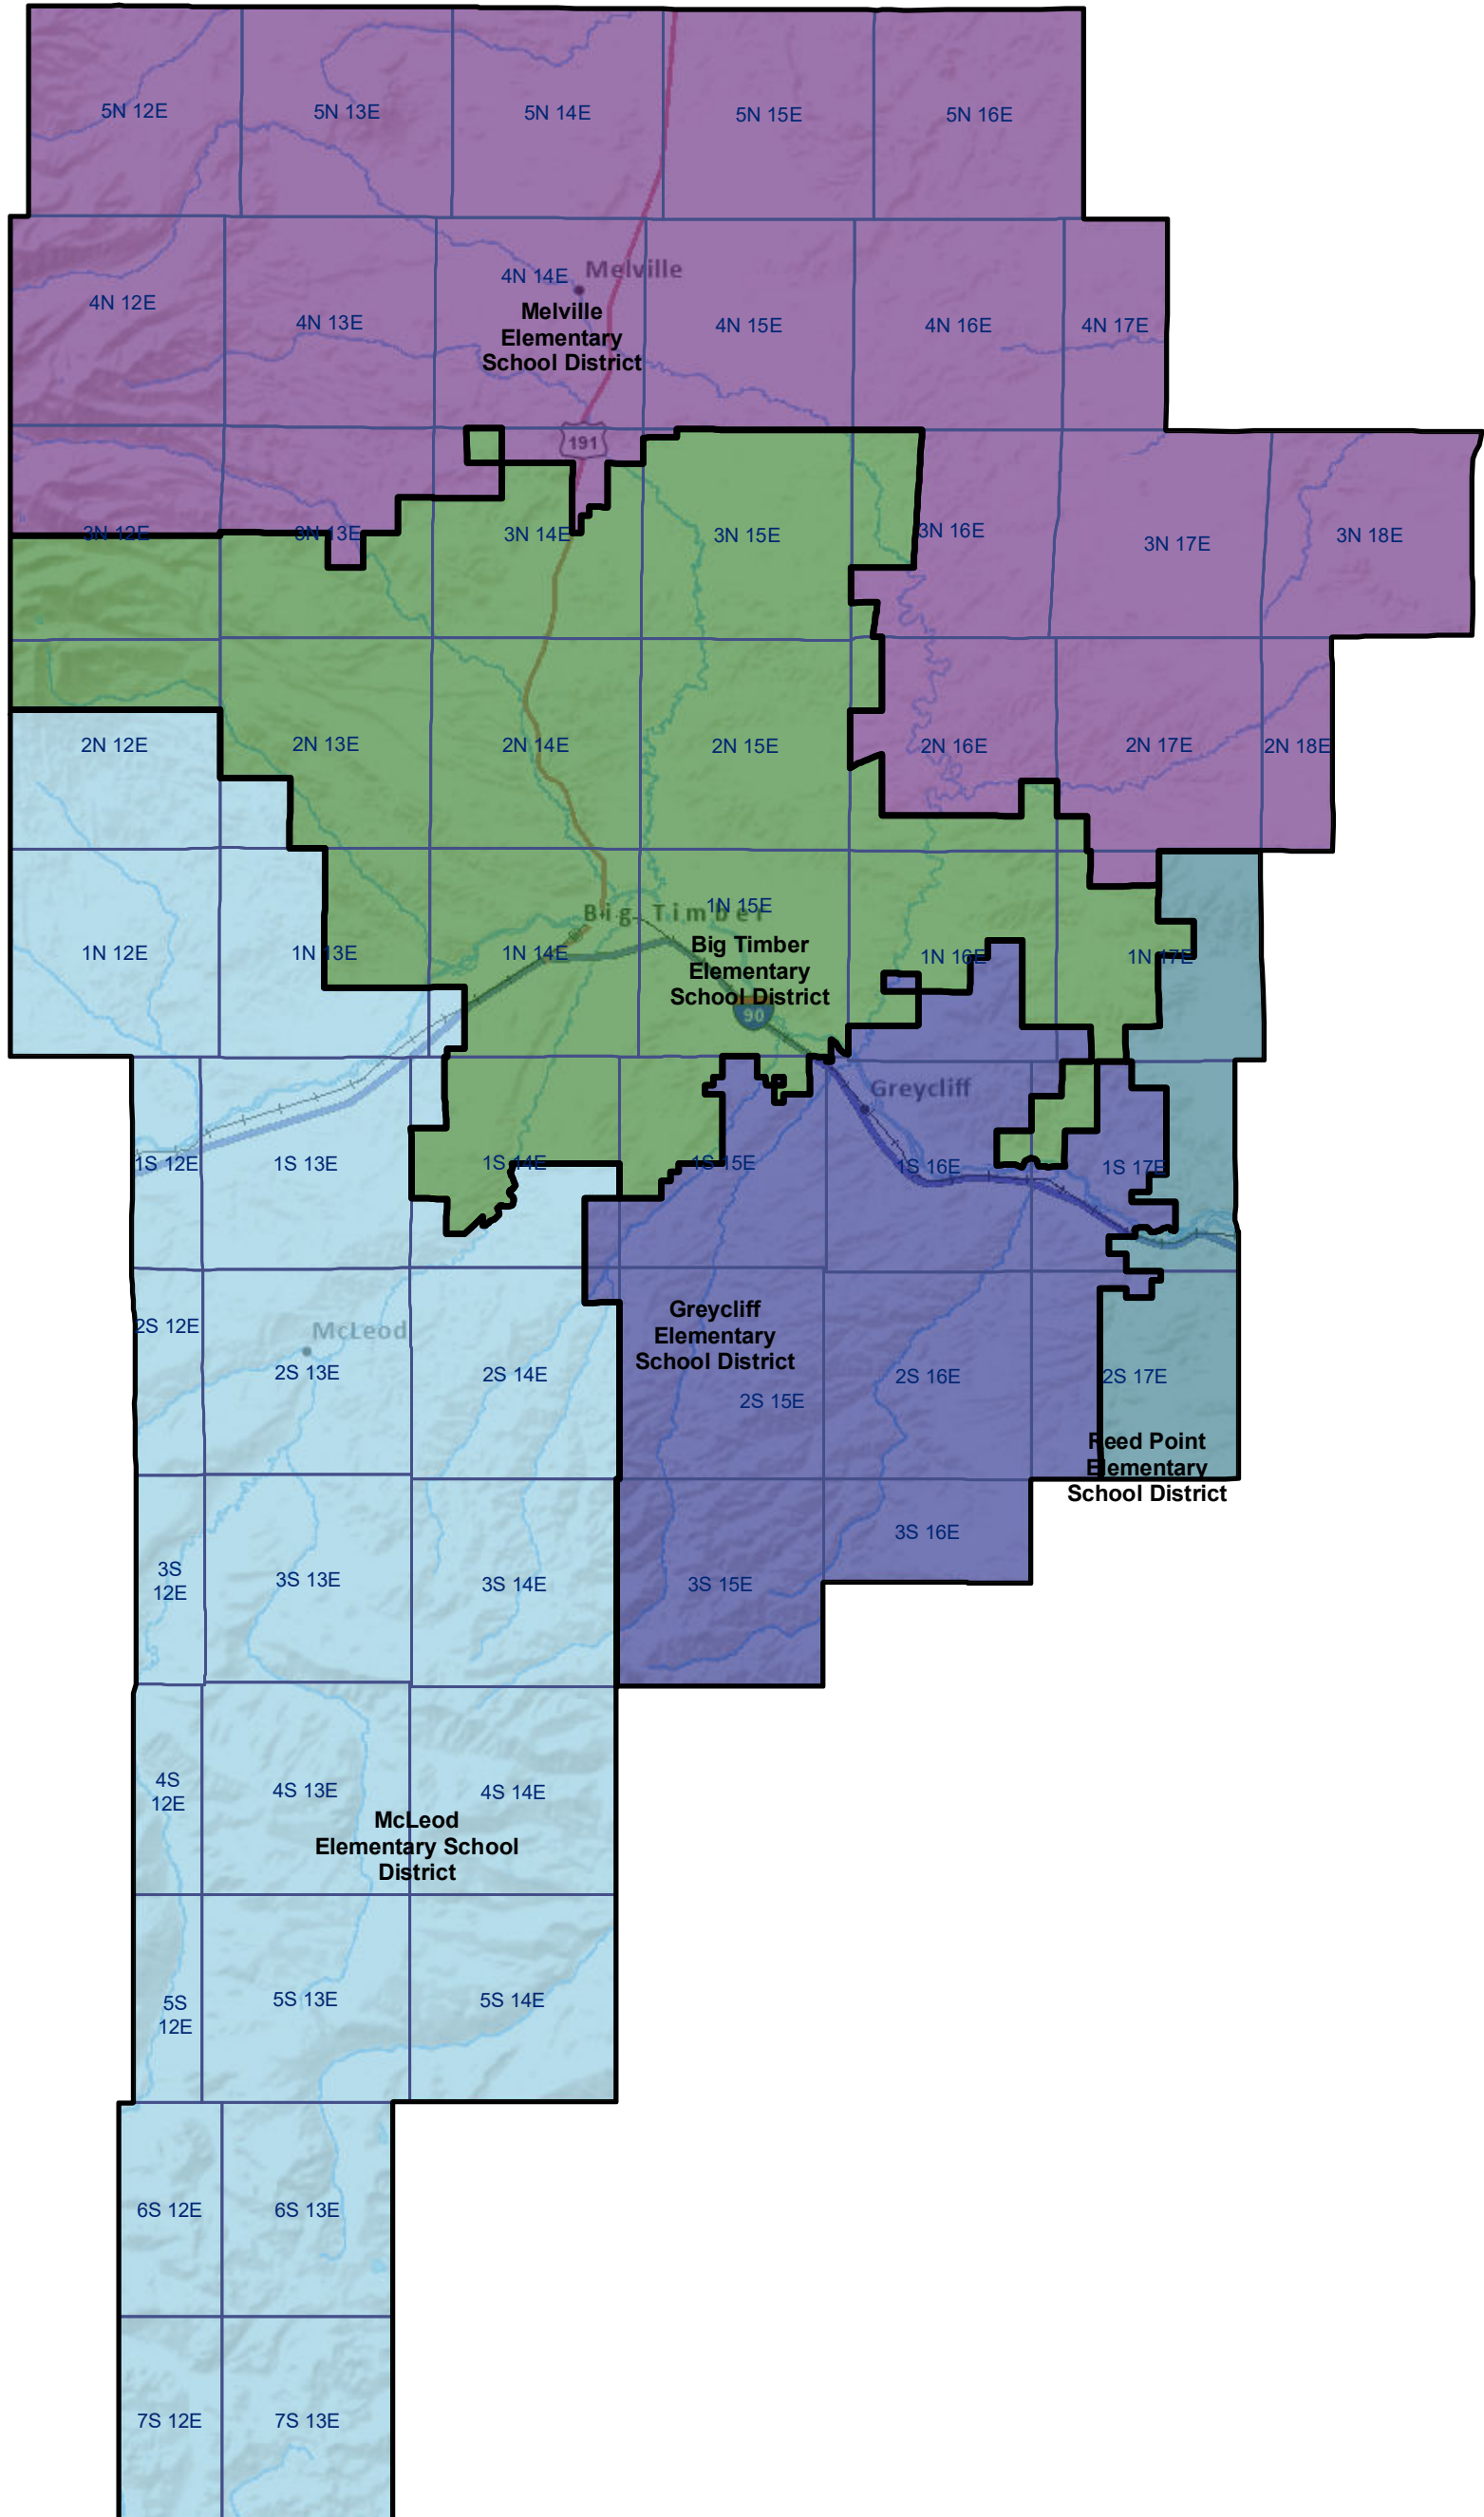

Sweet Grass County Elementary and K-12 School Districts

 Township Boundary

School District Boundaries are from the U.S. Census Bureau

Sweet Grass County School Districts
Montana State Library | Created on 10/30/2024
U.S. Census Bureau - School District Review Program
Meghan Burns | mburns2@mt.gov | 406.444.1550