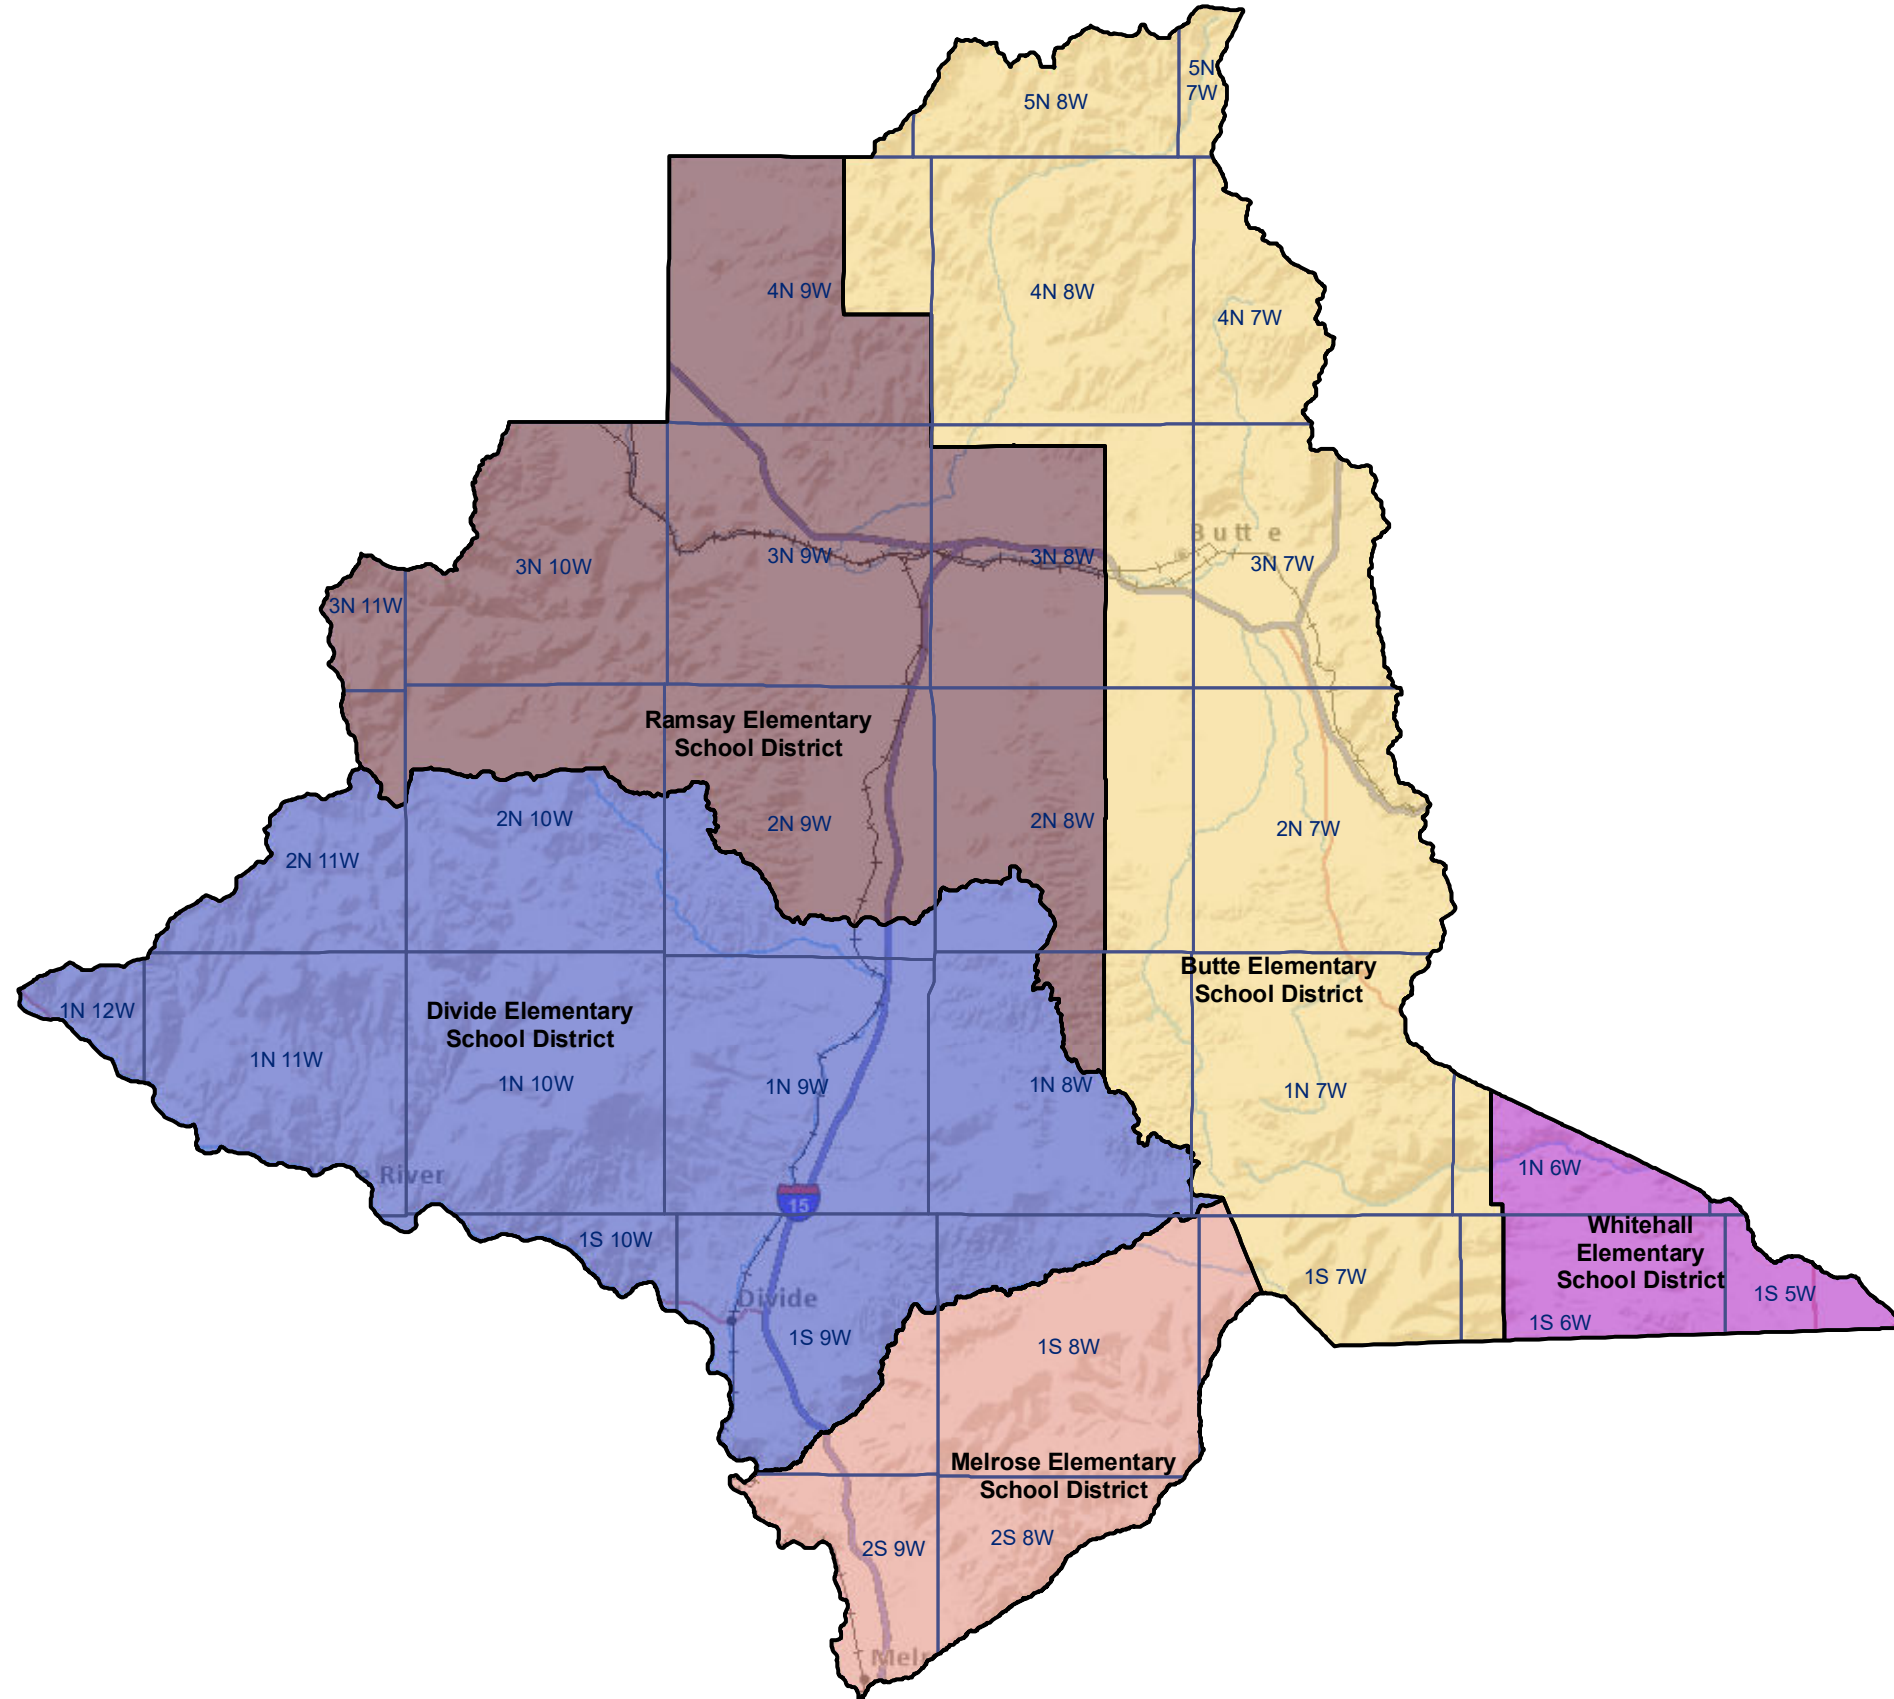

# Silver Bow County Elementary and K-12 School Districts

 Township Boundary

**School District Boundaries are from the U.S. Census Bureau**

Silver Bow County School Districts  
Montana State Library | Created on 10/30/2024  
U.S. Census Bureau - School District Review Program  
Meghan Burns | mburns2@mt.gov | 406.444.1550