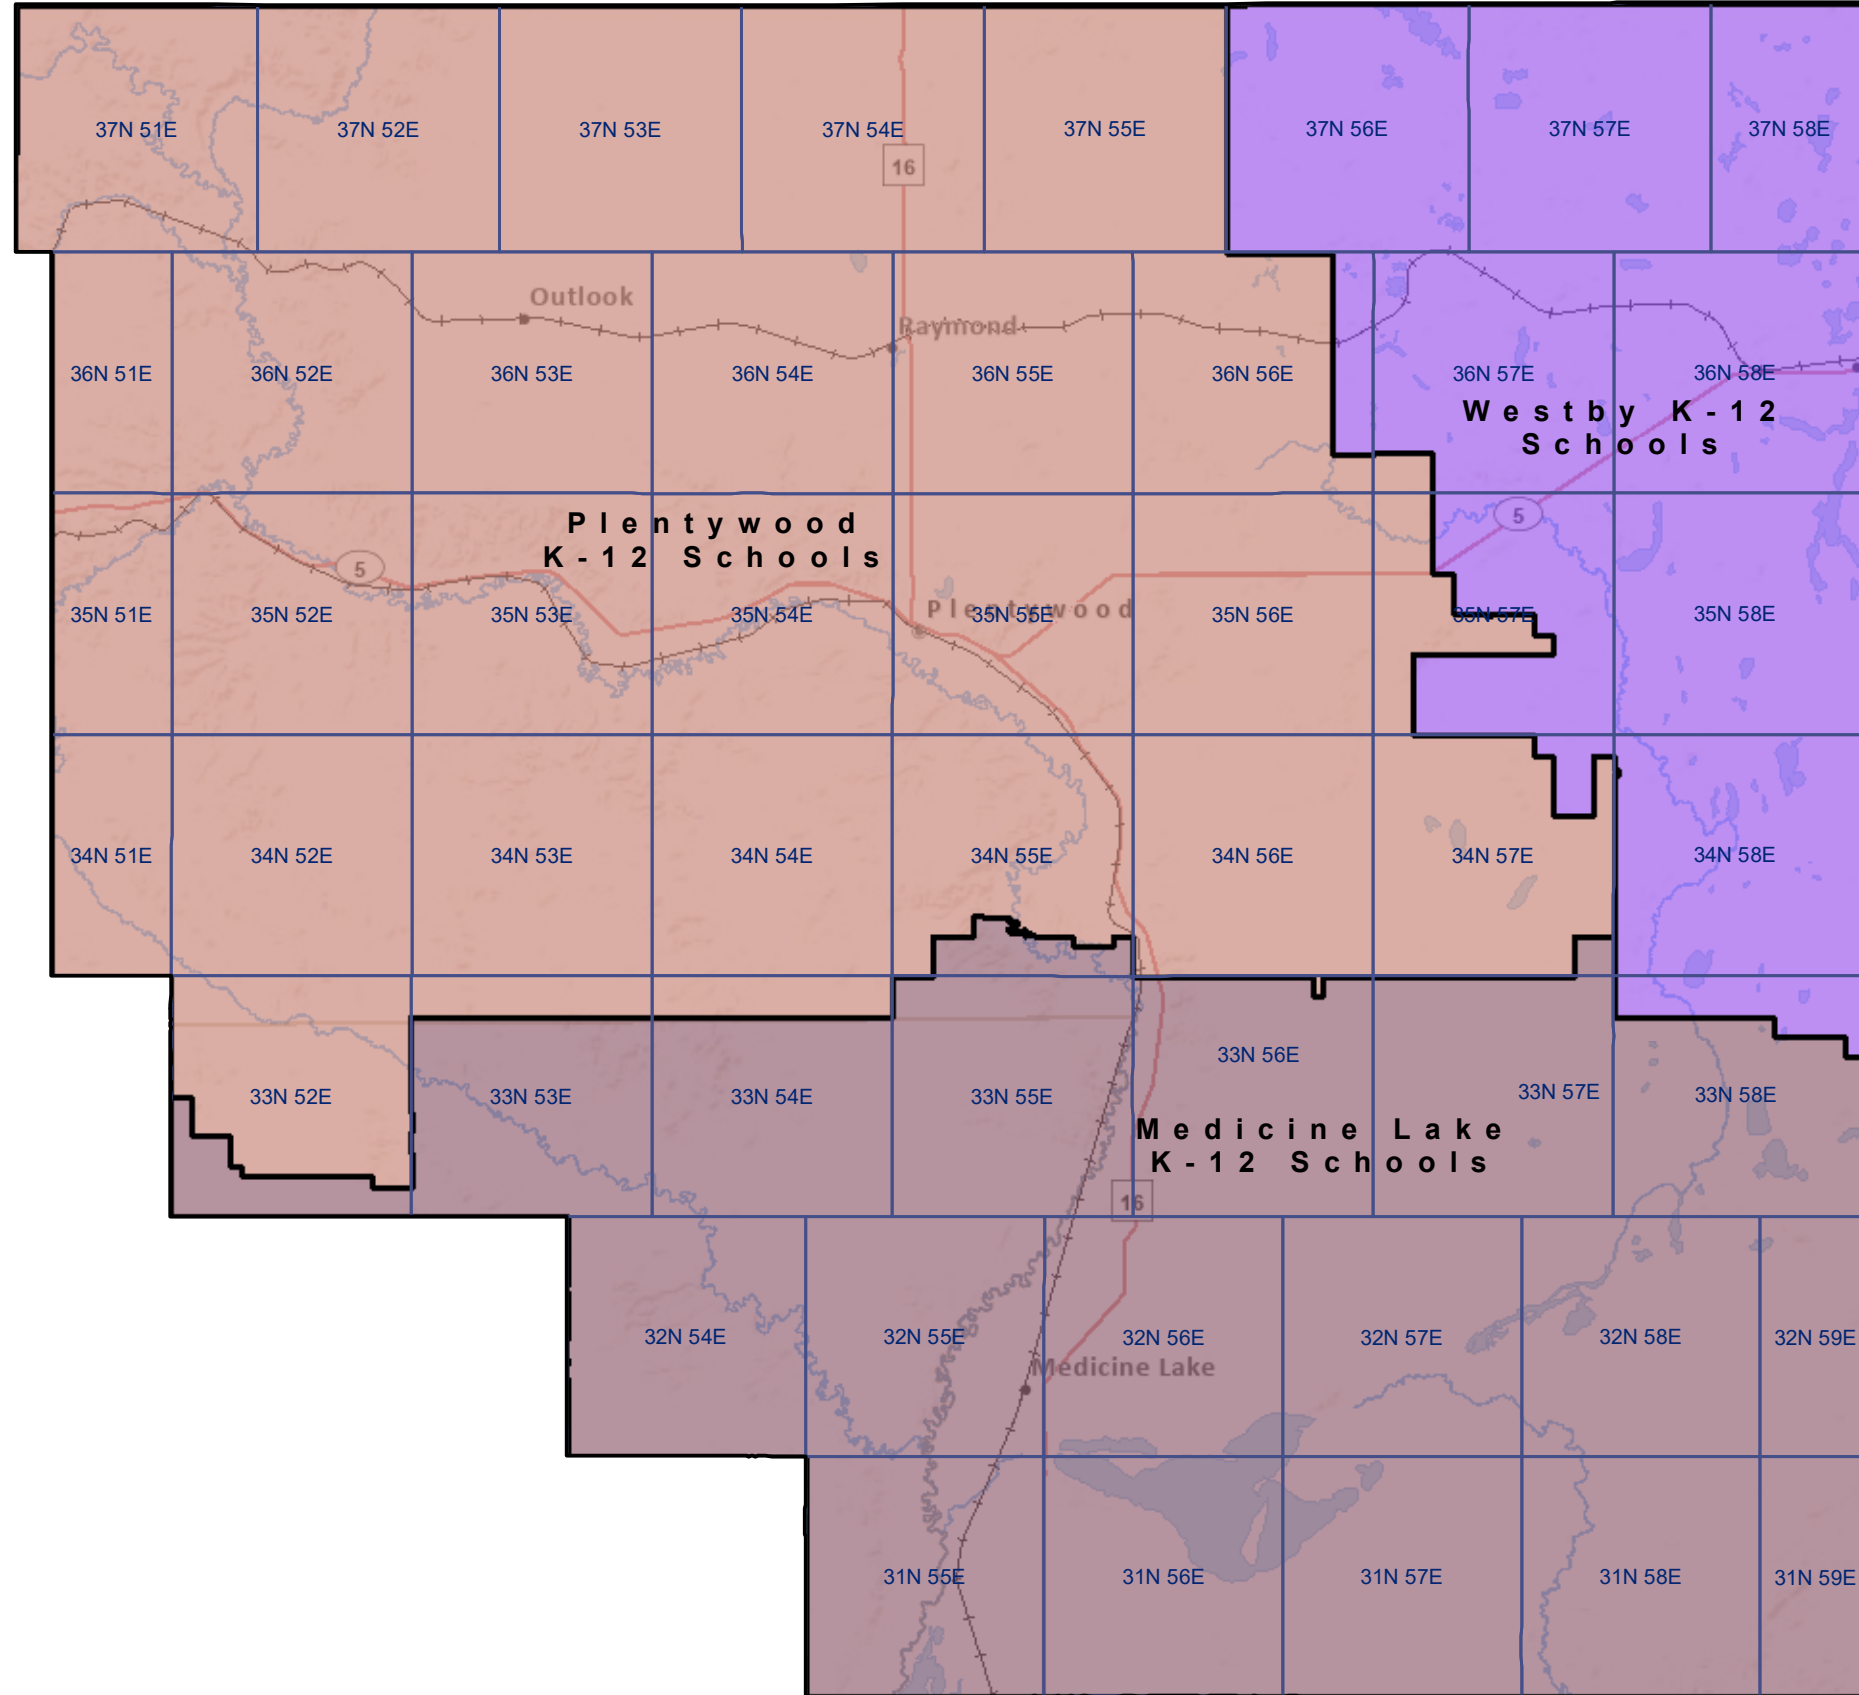

Sheridan County Elementary and K-12 School Districts

 Township Boundary

School District Boundaries are from the U.S. Census Bureau

Sheridan County School Districts
Montana State Library | Created on 10/30/2024
U.S. Census Bureau - School District Review Program
Meghan Burns | mburns2@mt.gov | 406.444.1550