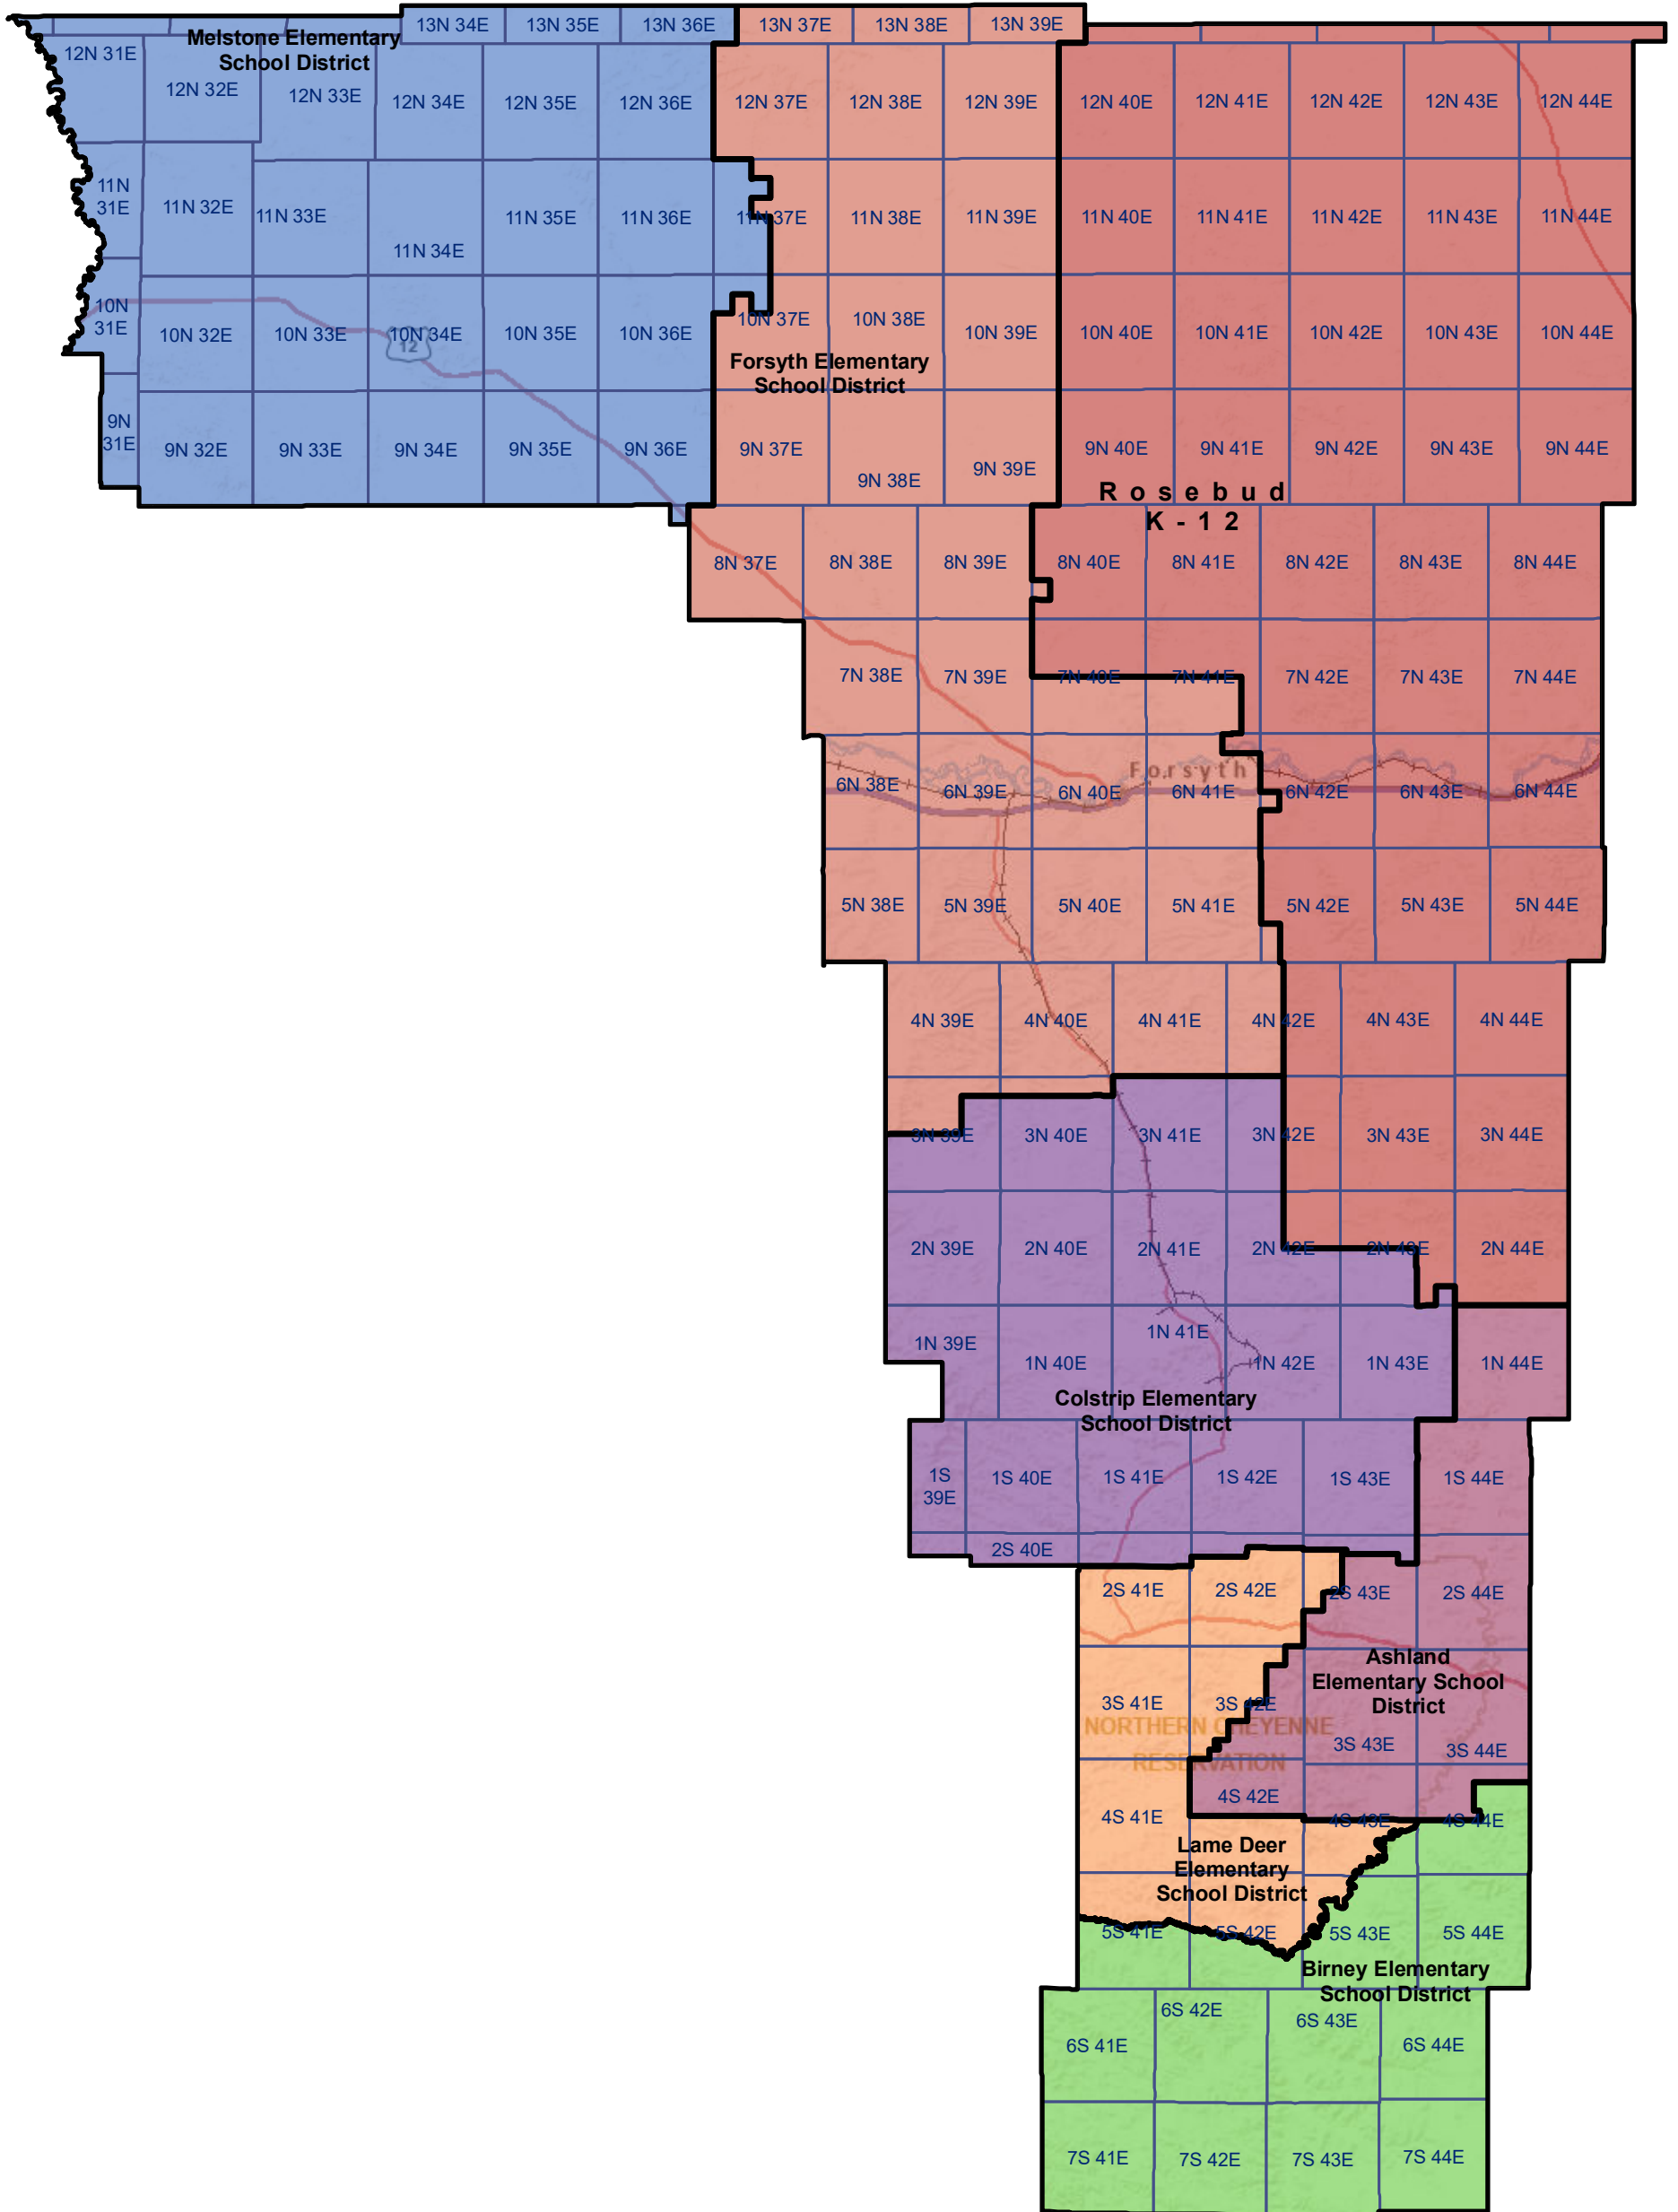

Rosebud County Elementary and K-12 School Districts

 Township Boundary

School District Boundaries are from the U.S. Census Bureau

Rosebud County School Districts
 Montana State Library | Created on 10/30/2024
 U.S. Census Bureau - School District Review Program
 Meghan Burns | mburns2@mt.gov | 406.444.1550