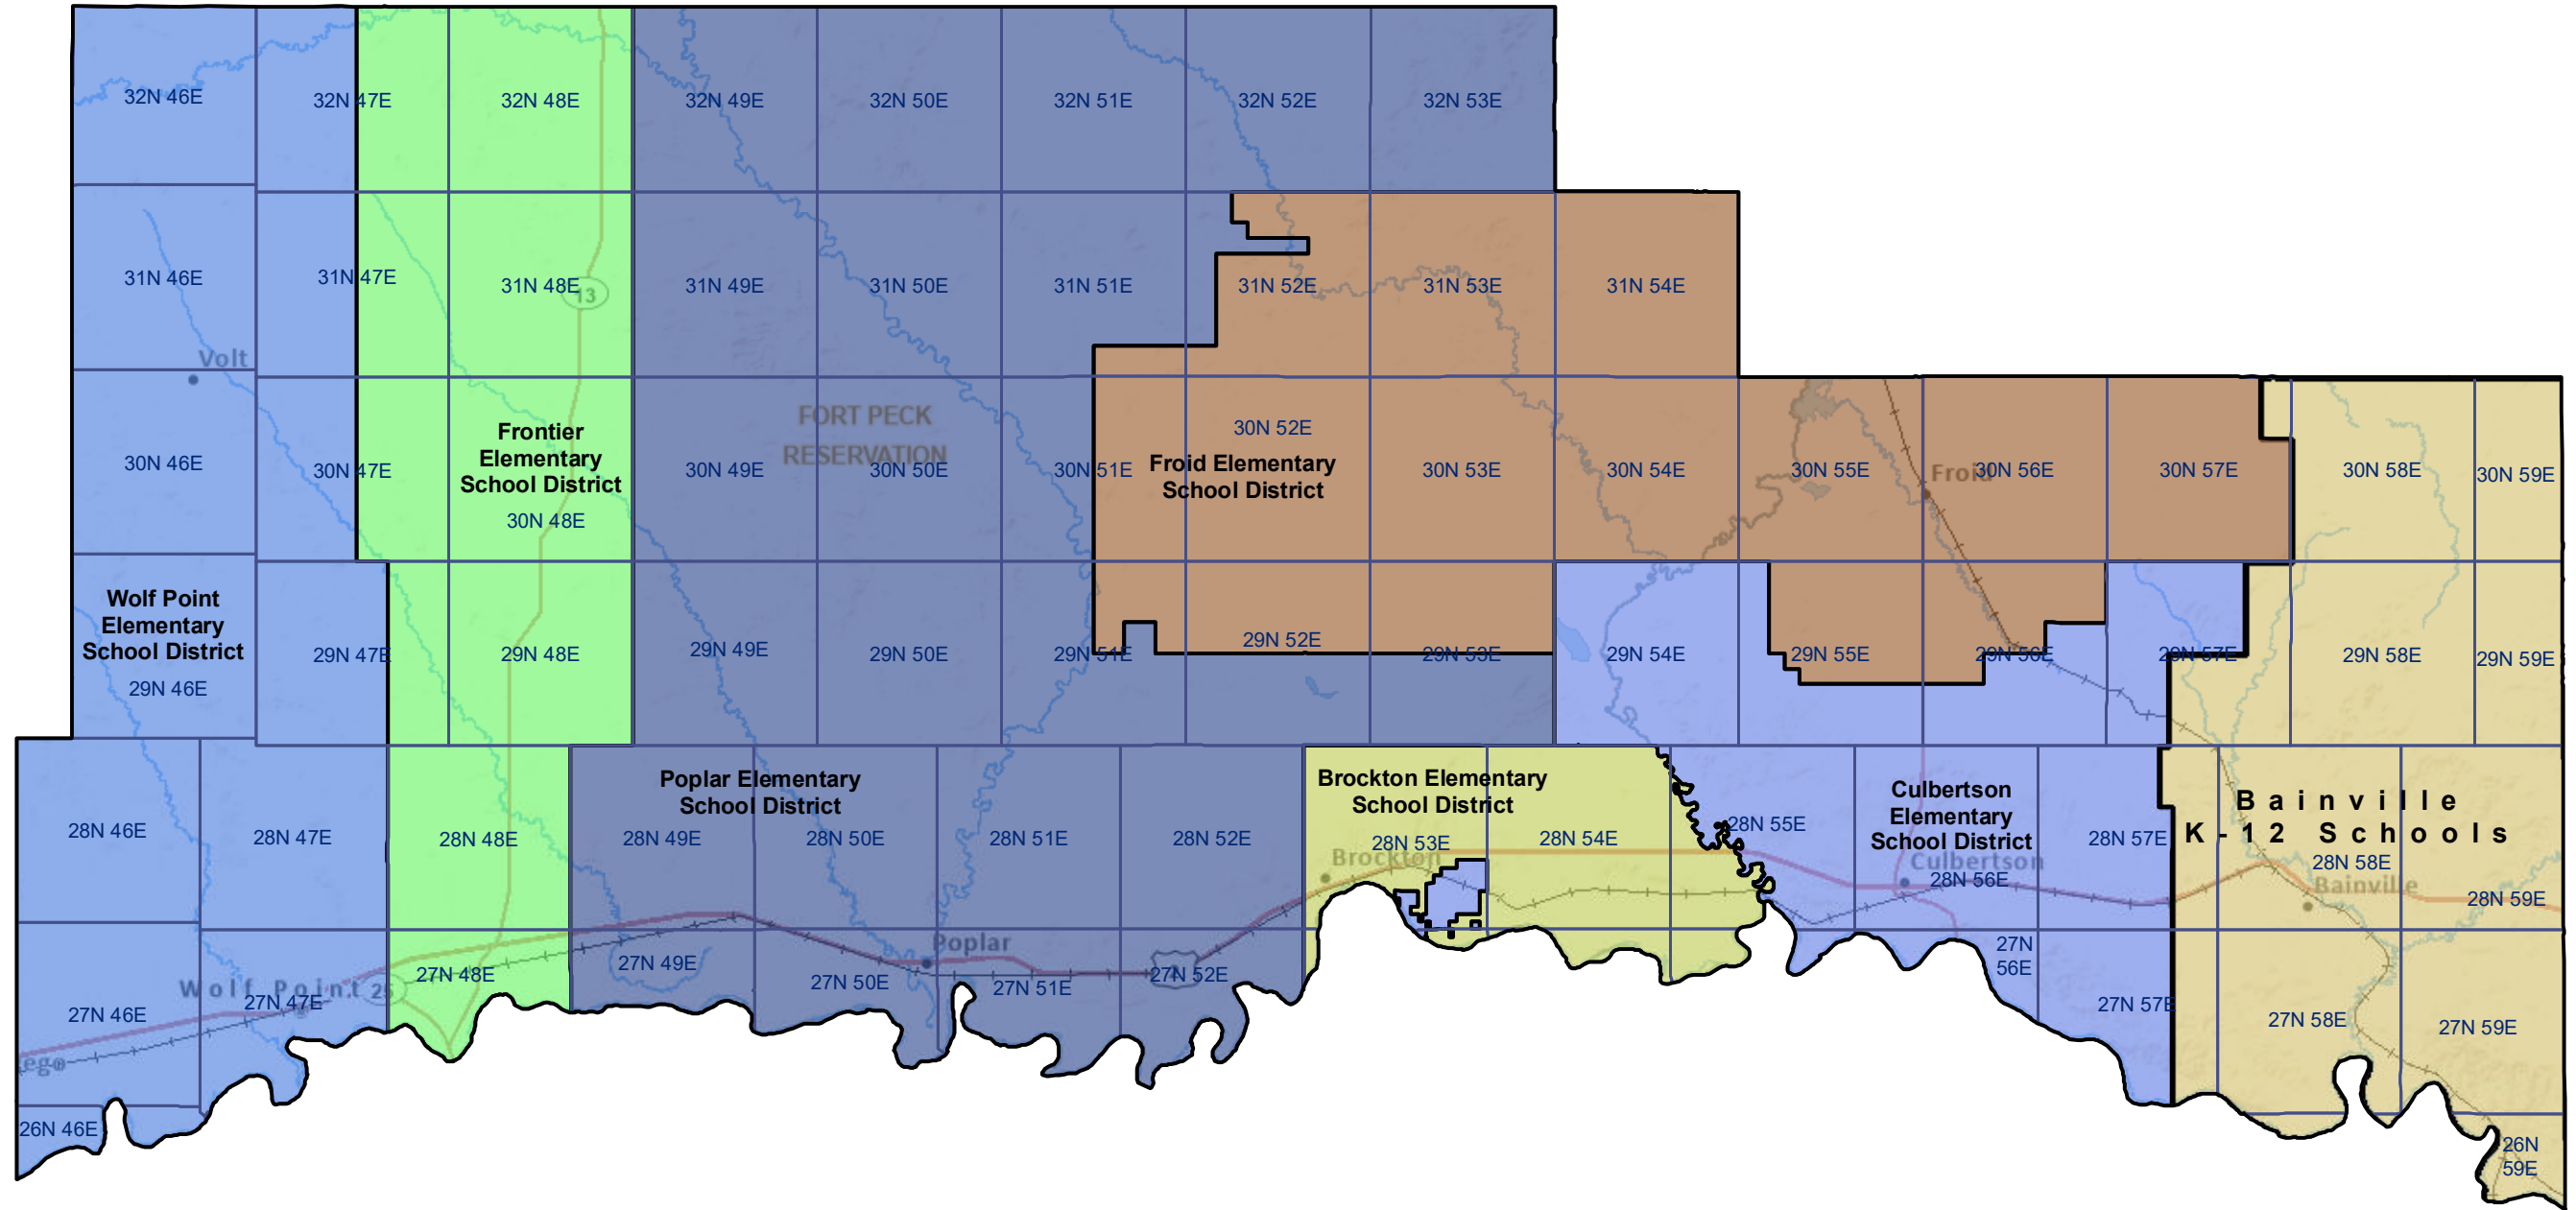

Roosevelt County Elementary and K-12 School Districts

 Township Boundary

School District Boundaries are from the U.S. Census Bureau

Roosevelt County School Districts
 Montana State Library | Created on 10/30/2024
 U.S. Census Bureau - School District Review Program
 Meghan Burns | mburns2@mt.gov | 406.444.1550