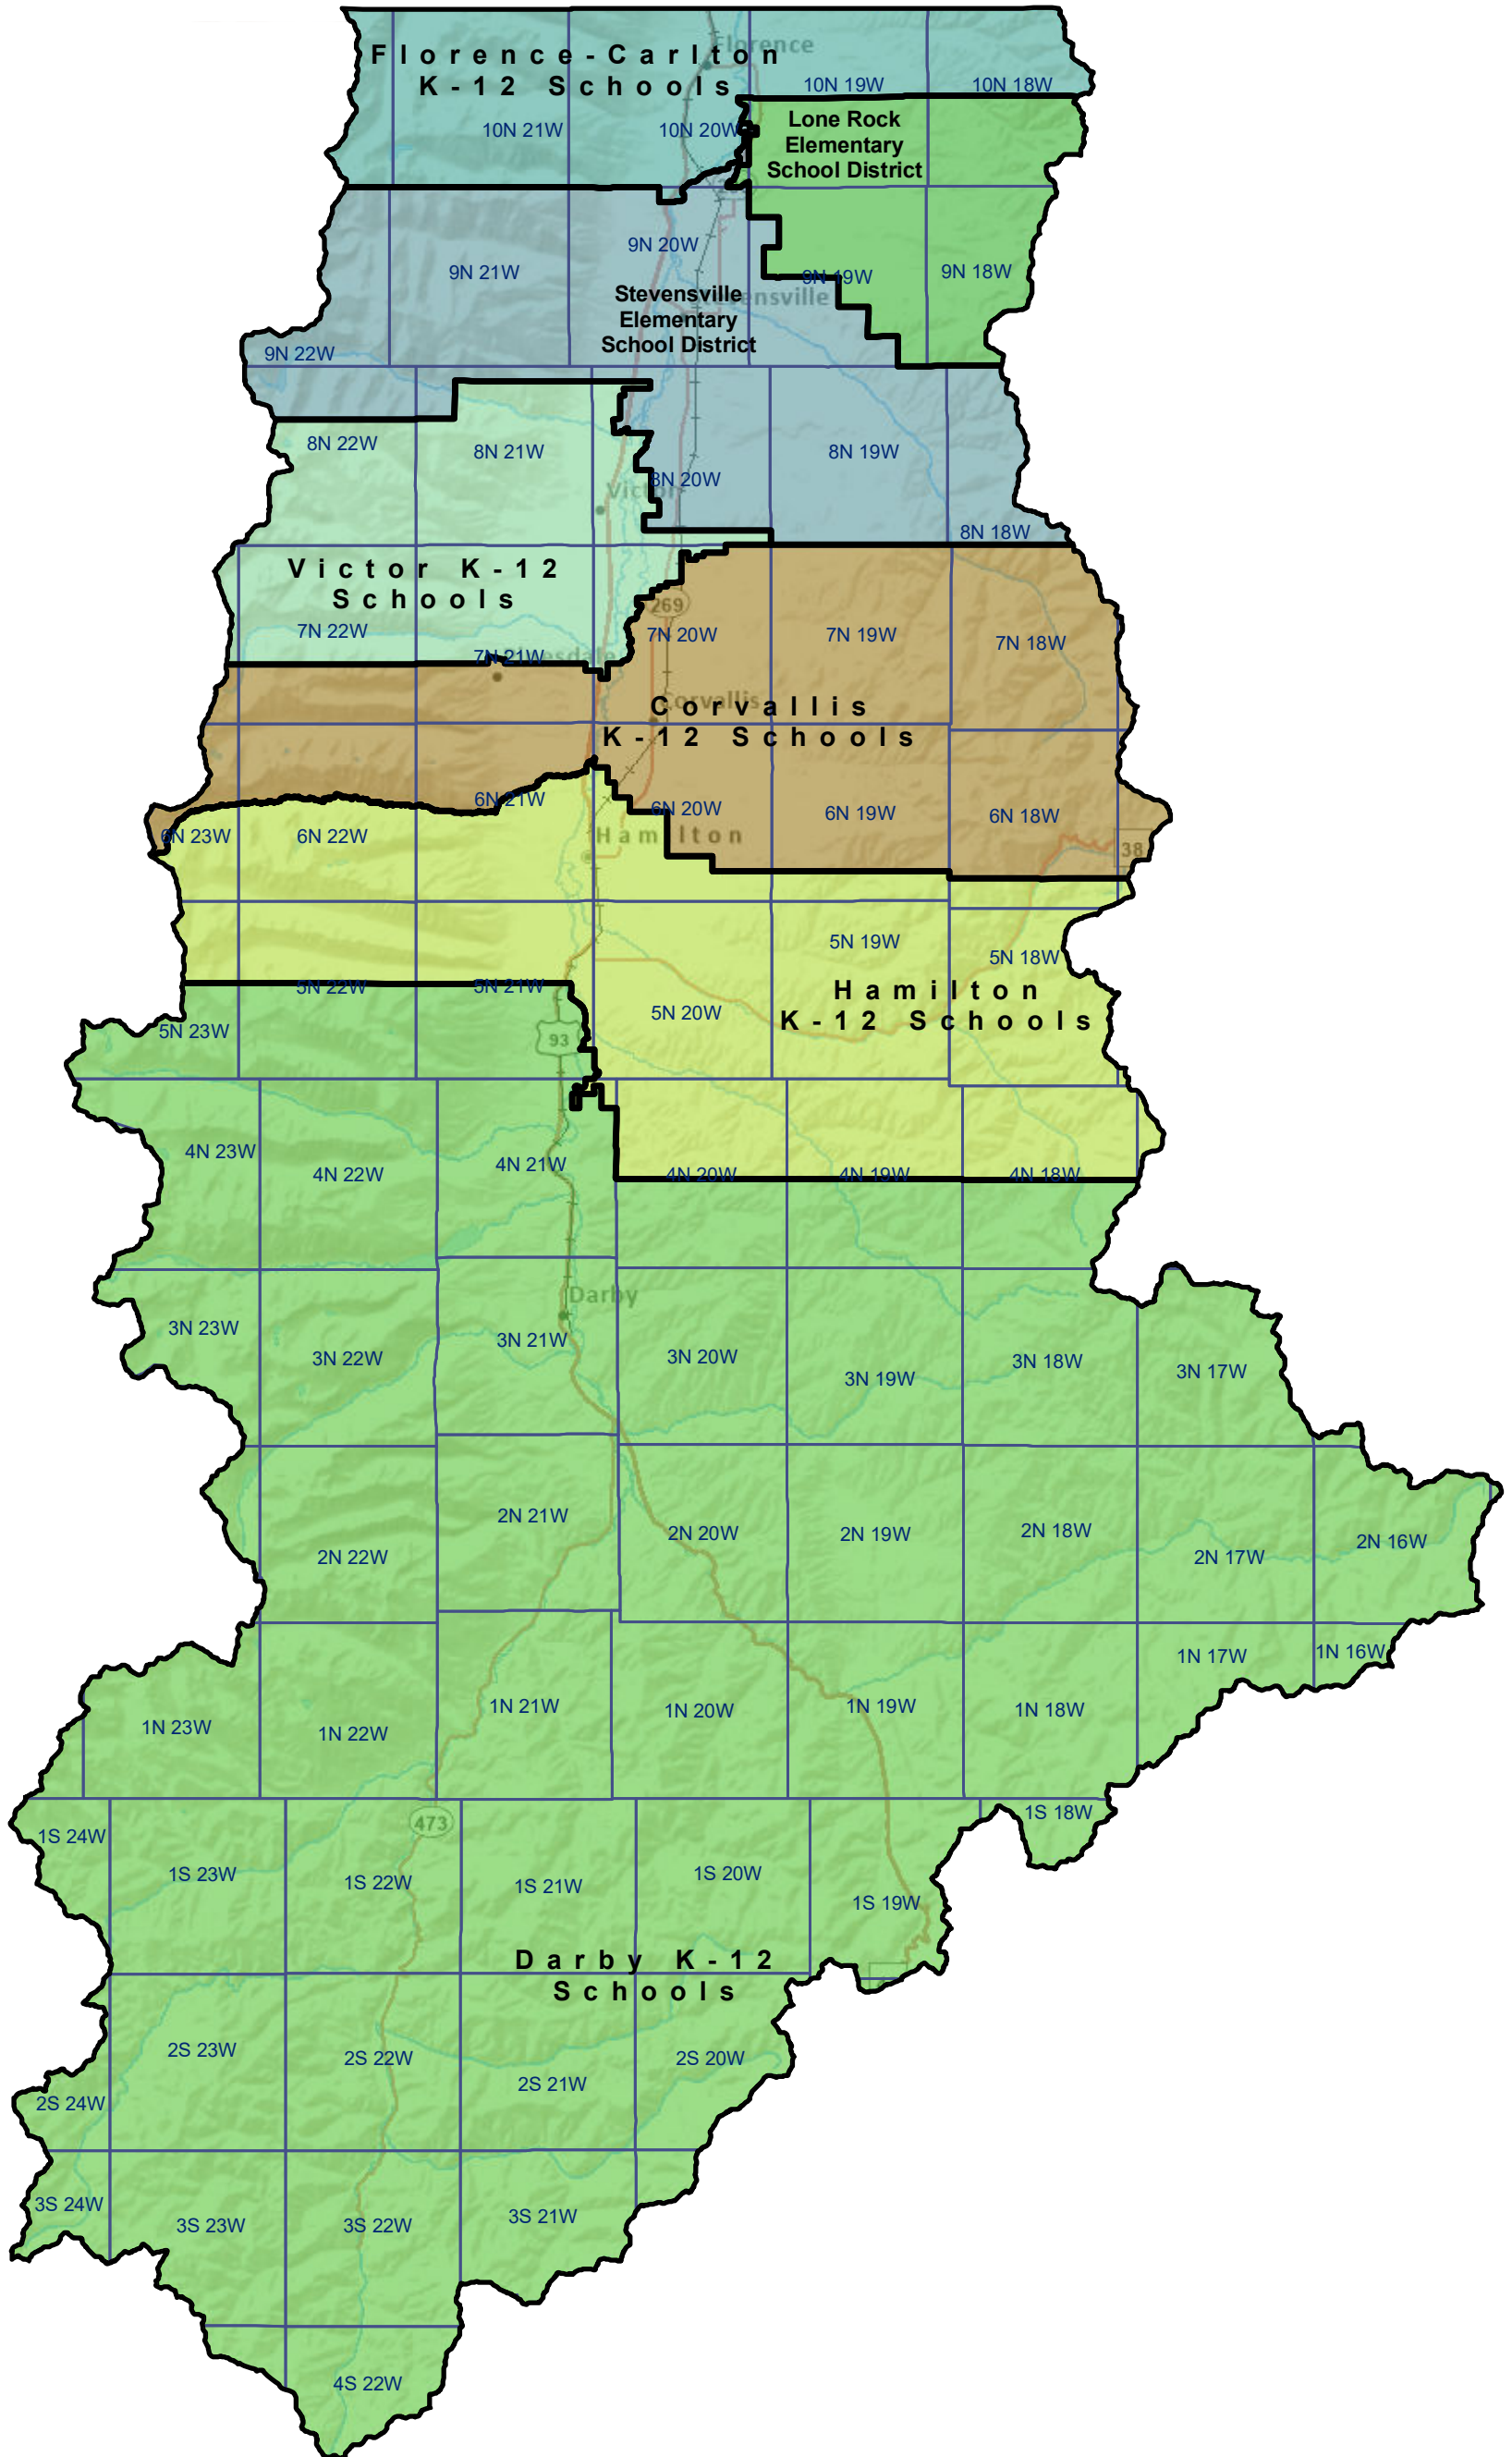

Ravalli County Elementary and K-12 School Districts

 Township Boundary

School District Boundaries are from the U.S. Census Bureau

Ravalli County School Districts
 Montana State Library | Created on 10/30/2024
 U.S. Census Bureau - School District Review Program
 Meghan Burns | mburns2@mt.gov | 406.444.1550