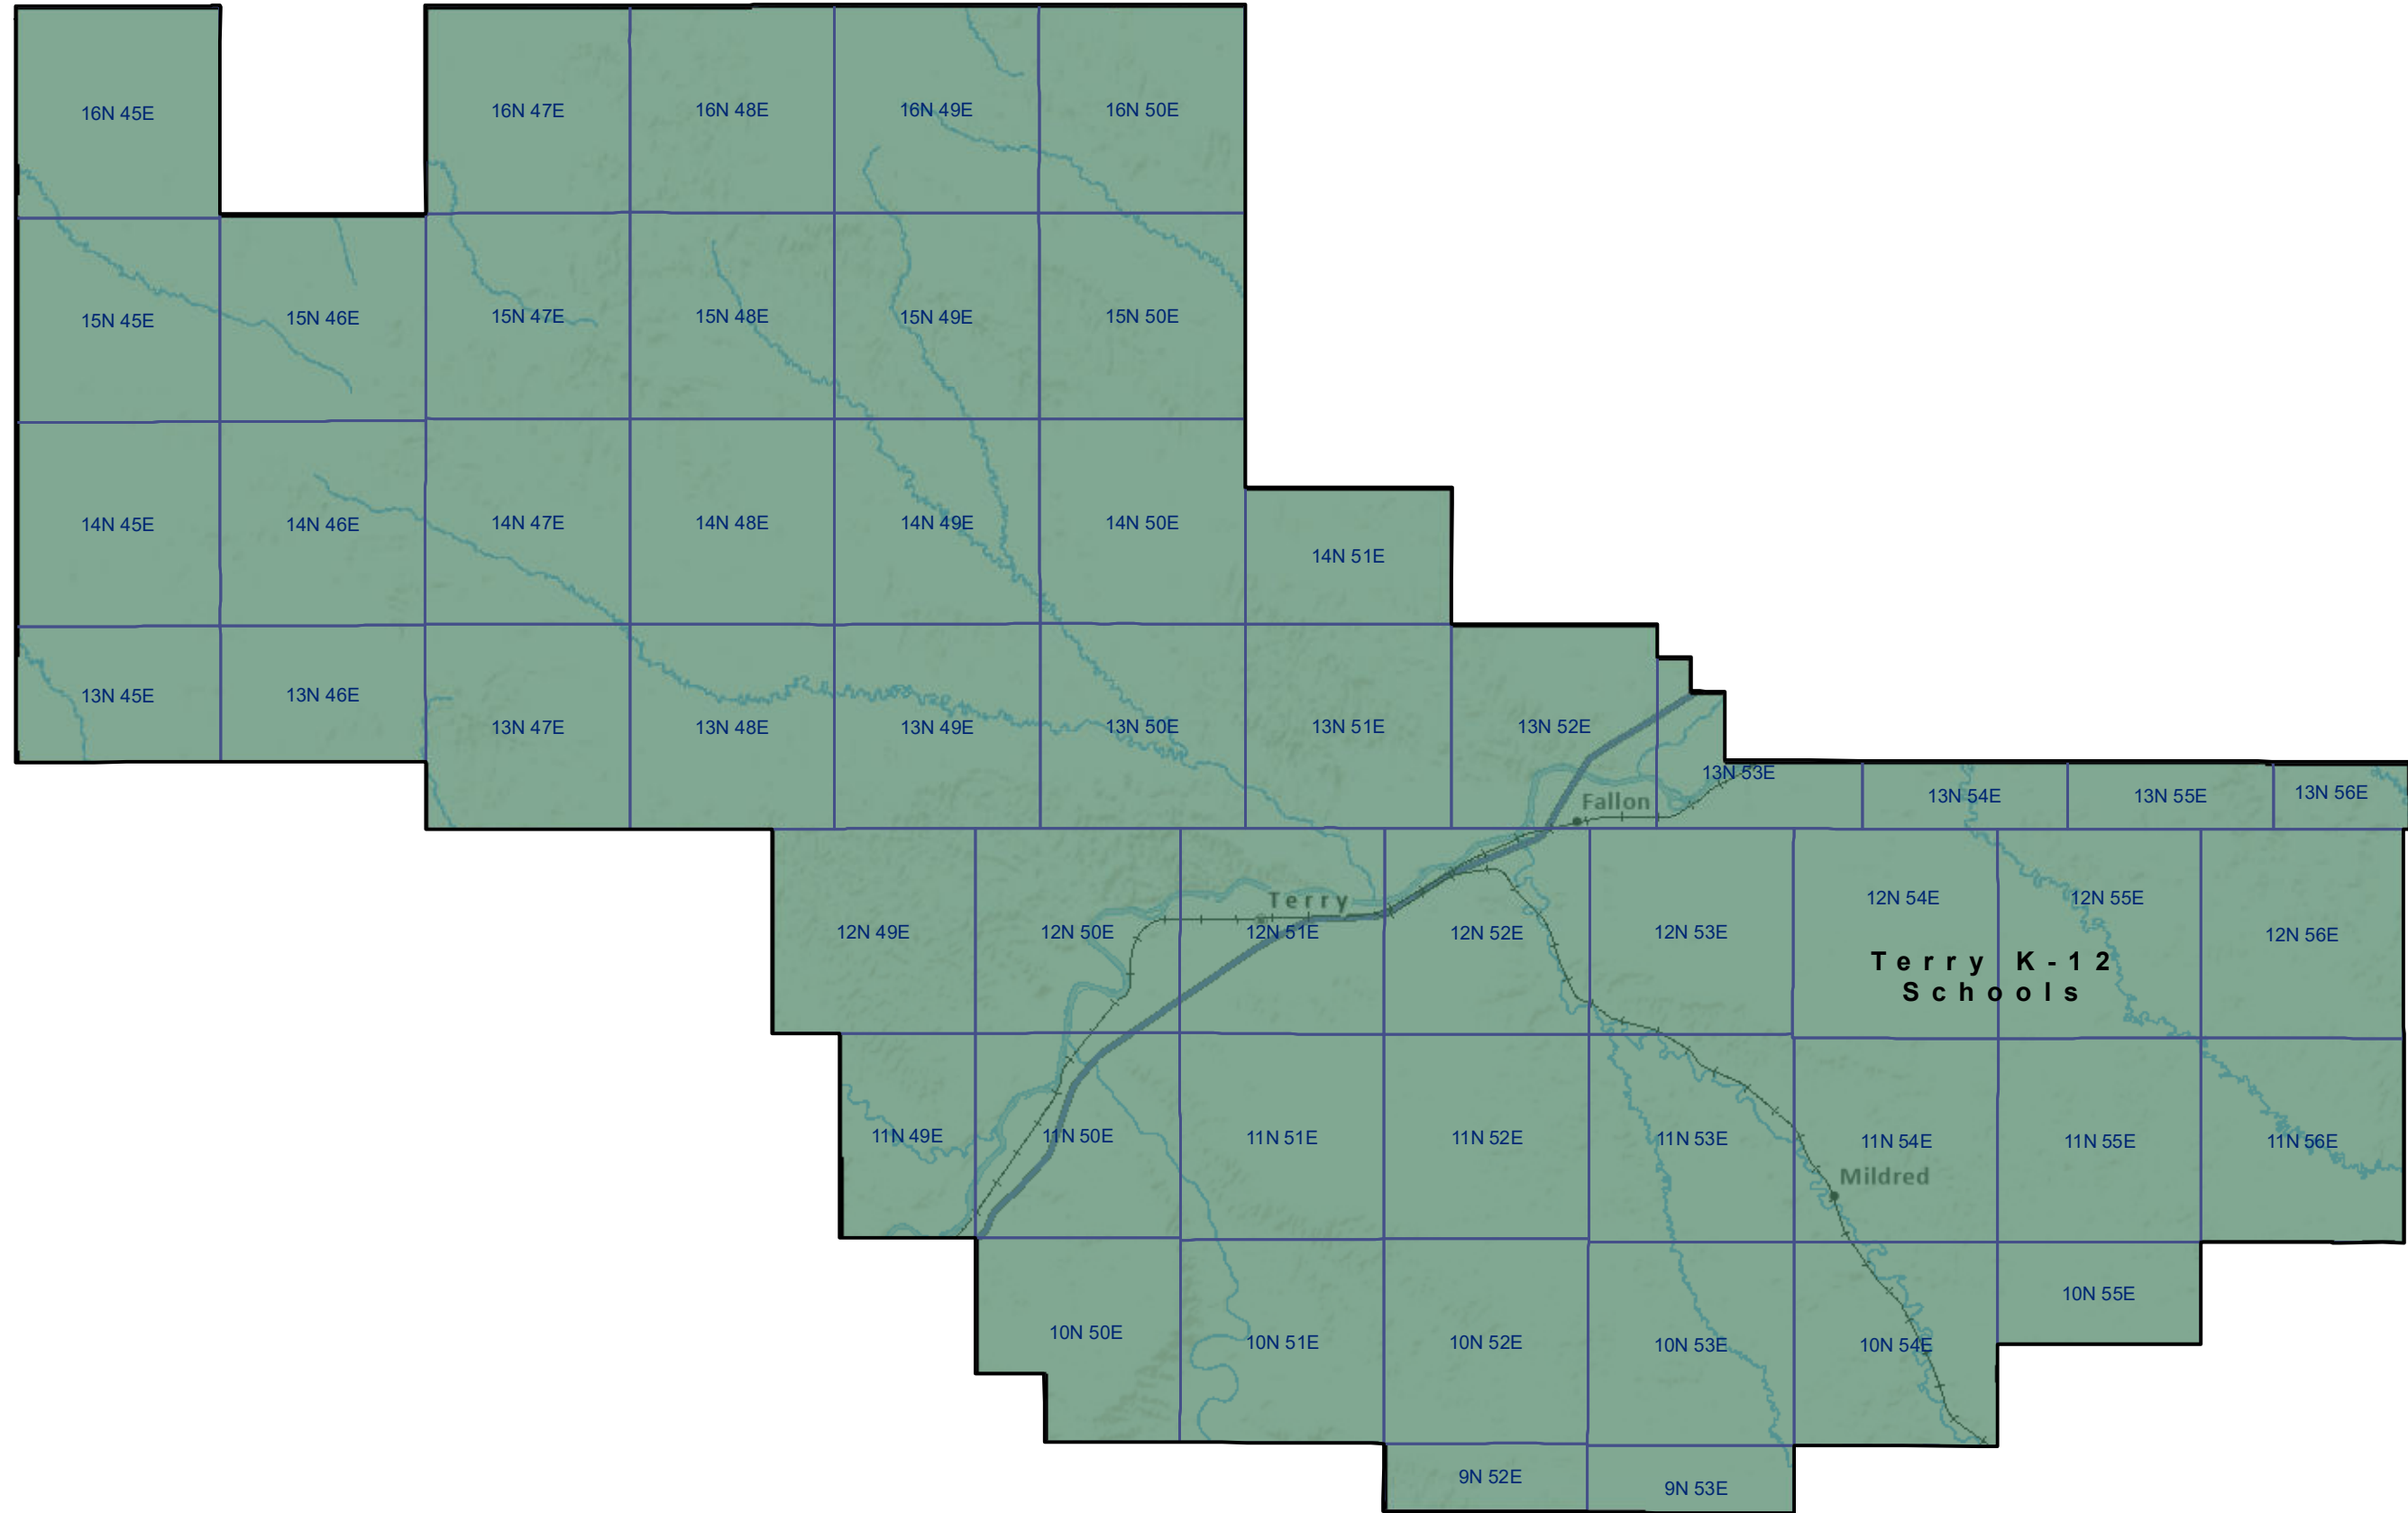

Prairie County Elementary and K-12 School Districts

 Township Boundary

School District Boundaries are from the U.S. Census Bureau

Prairie County School Districts
Montana State Library | Created on 10/30/2024
U.S. Census Bureau - School District Review Program
Meghan Burns | mburns2@mt.gov | 406.444.1550