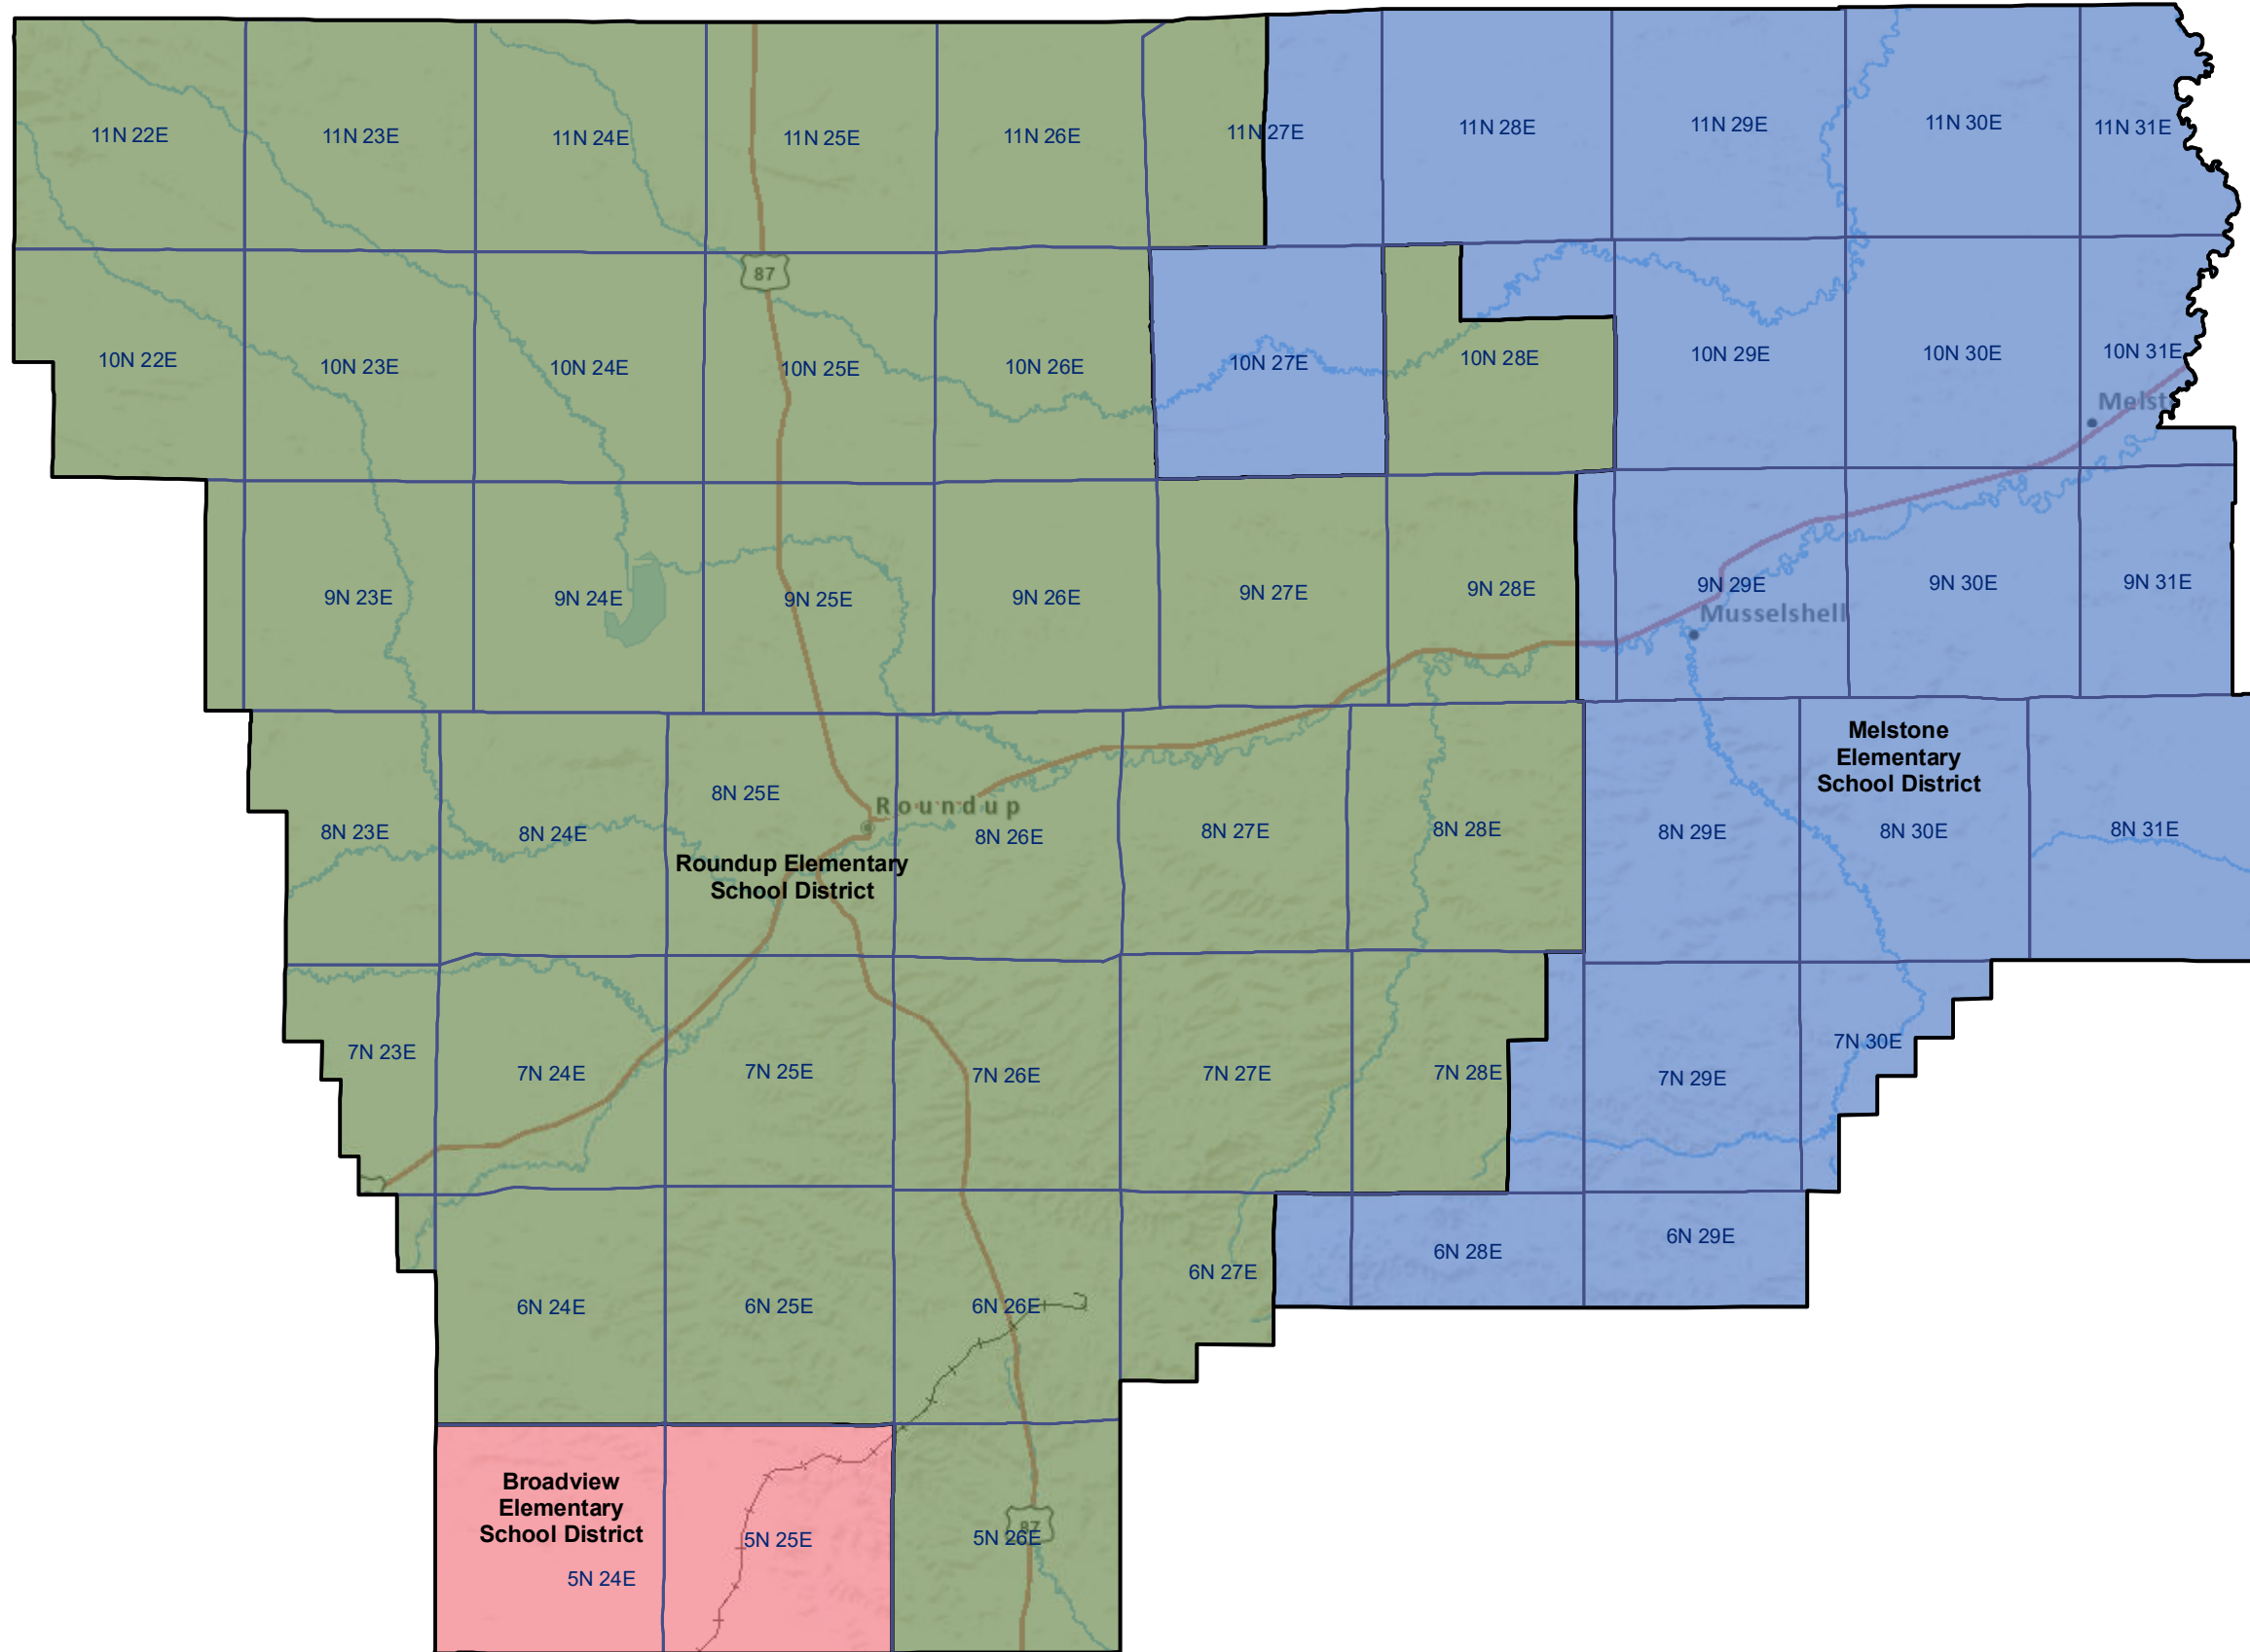

# Musselshell County Elementary and K-12 School Districts

 Township Boundary

**School District Boundaries are from the U.S. Census Bureau**

Musselshell County School Districts  
Montana State Library | Created on 10/30/2024  
U.S. Census Bureau - School District Review Program  
Meghan Burns | mburns2@mt.gov | 406.444.1550