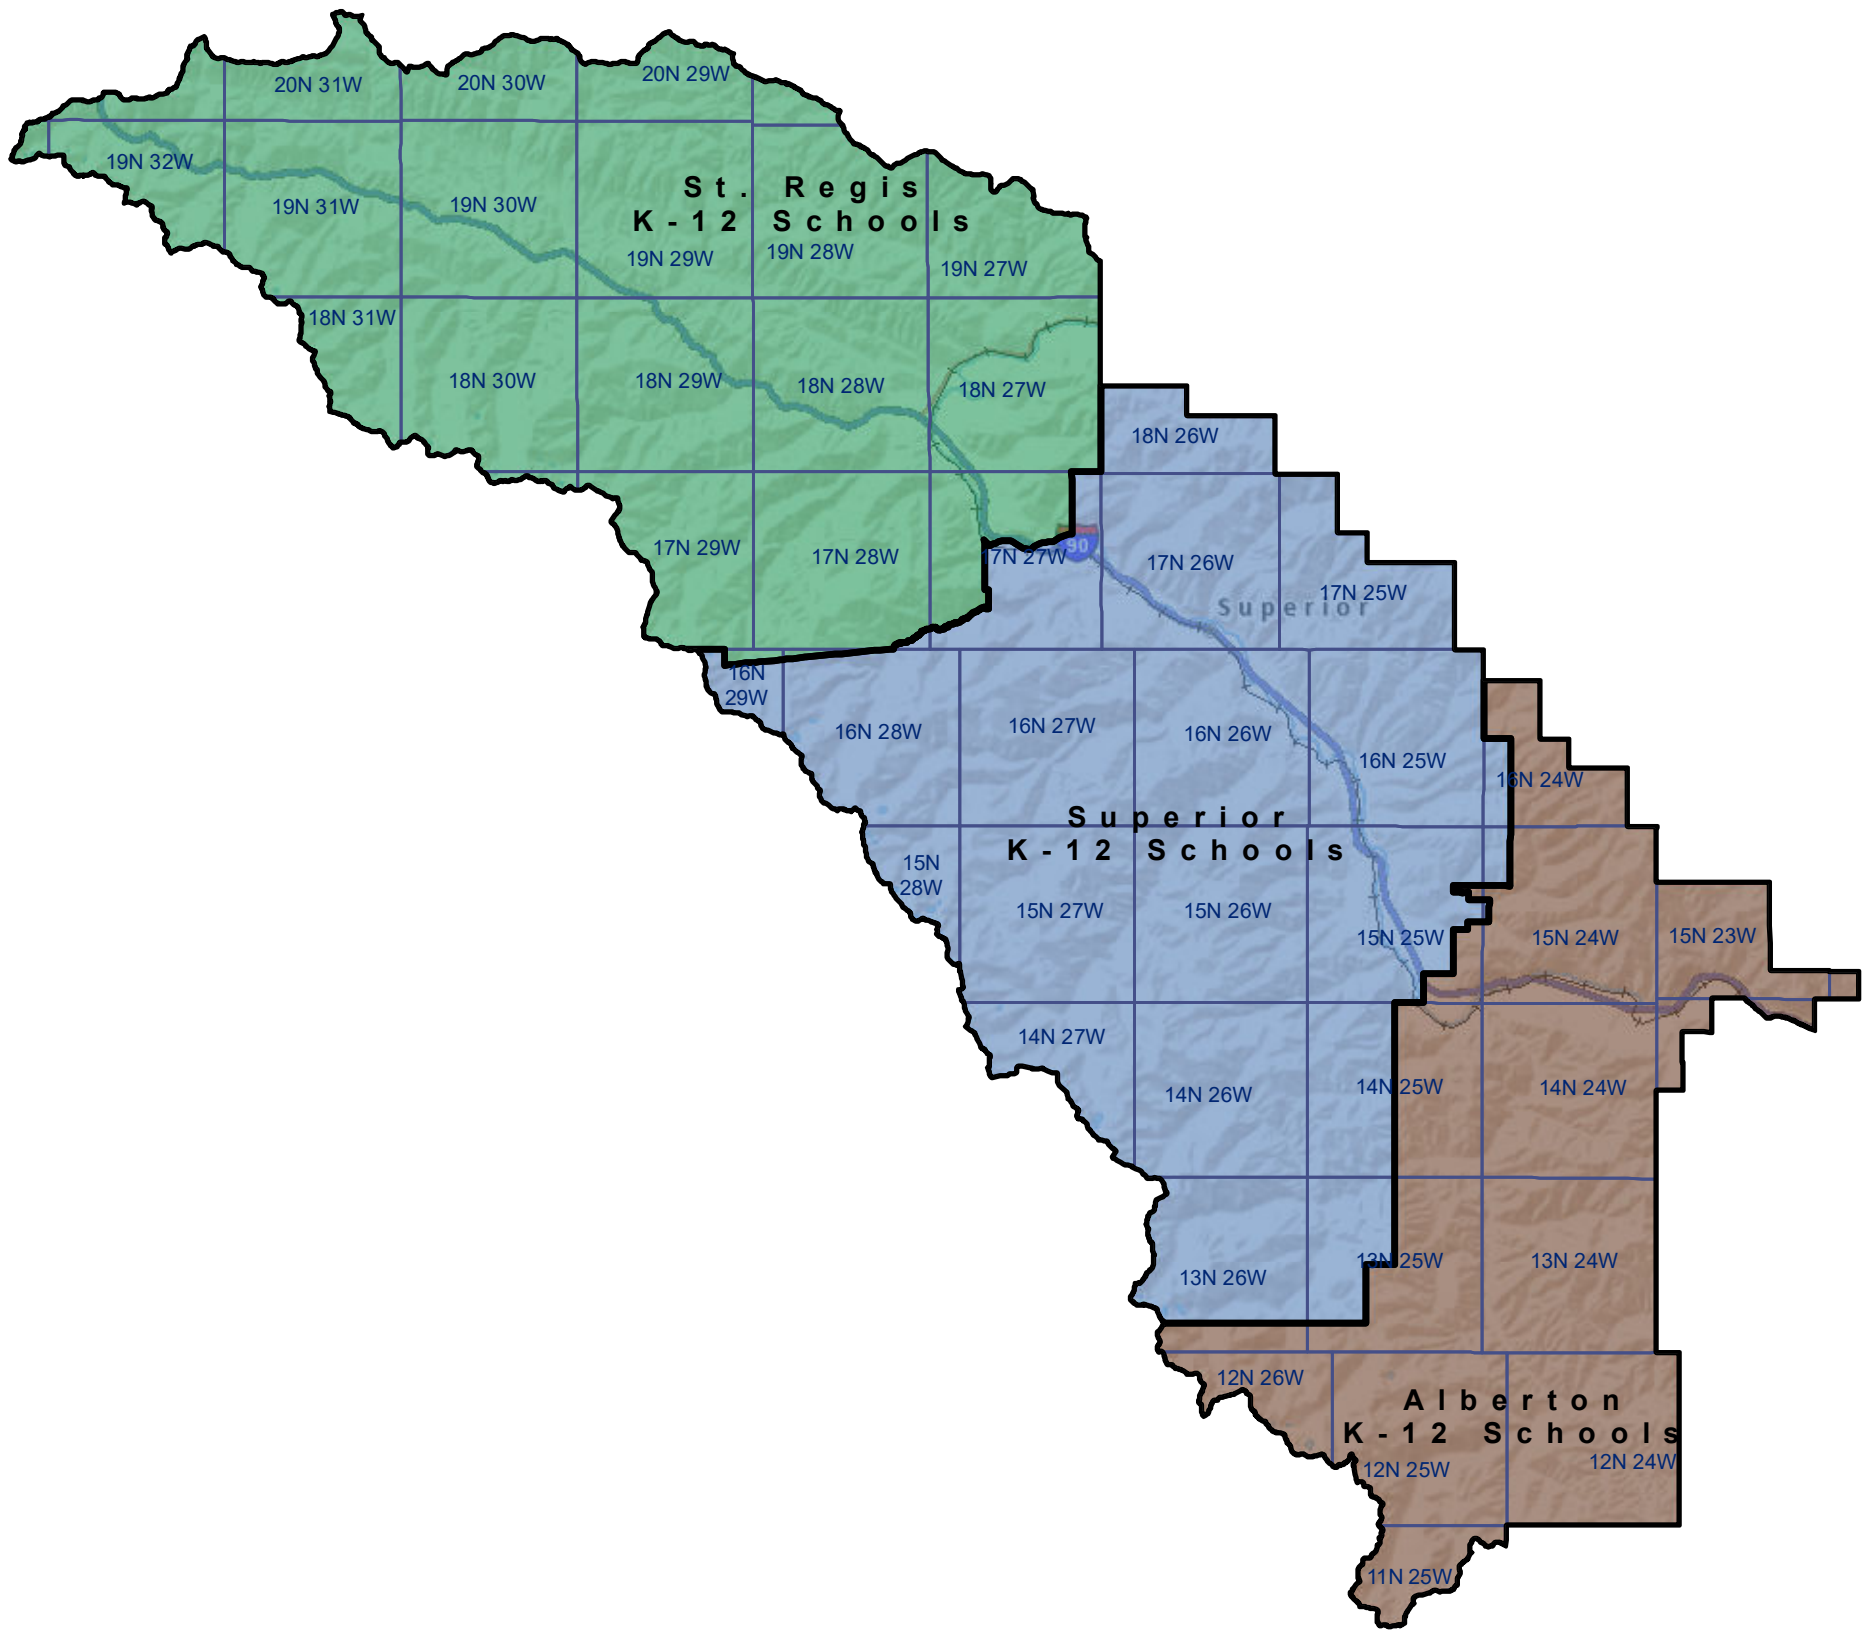

Mineral County Elementary and K-12 School Districts

 Township Boundary

School District Boundaries are from the U.S. Census Bureau

Mineral County School Districts
Montana State Library | Created on 10/30/2024
U.S. Census Bureau - School District Review Program
Meghan Burns | mburns2@mt.gov | 406.444.1550