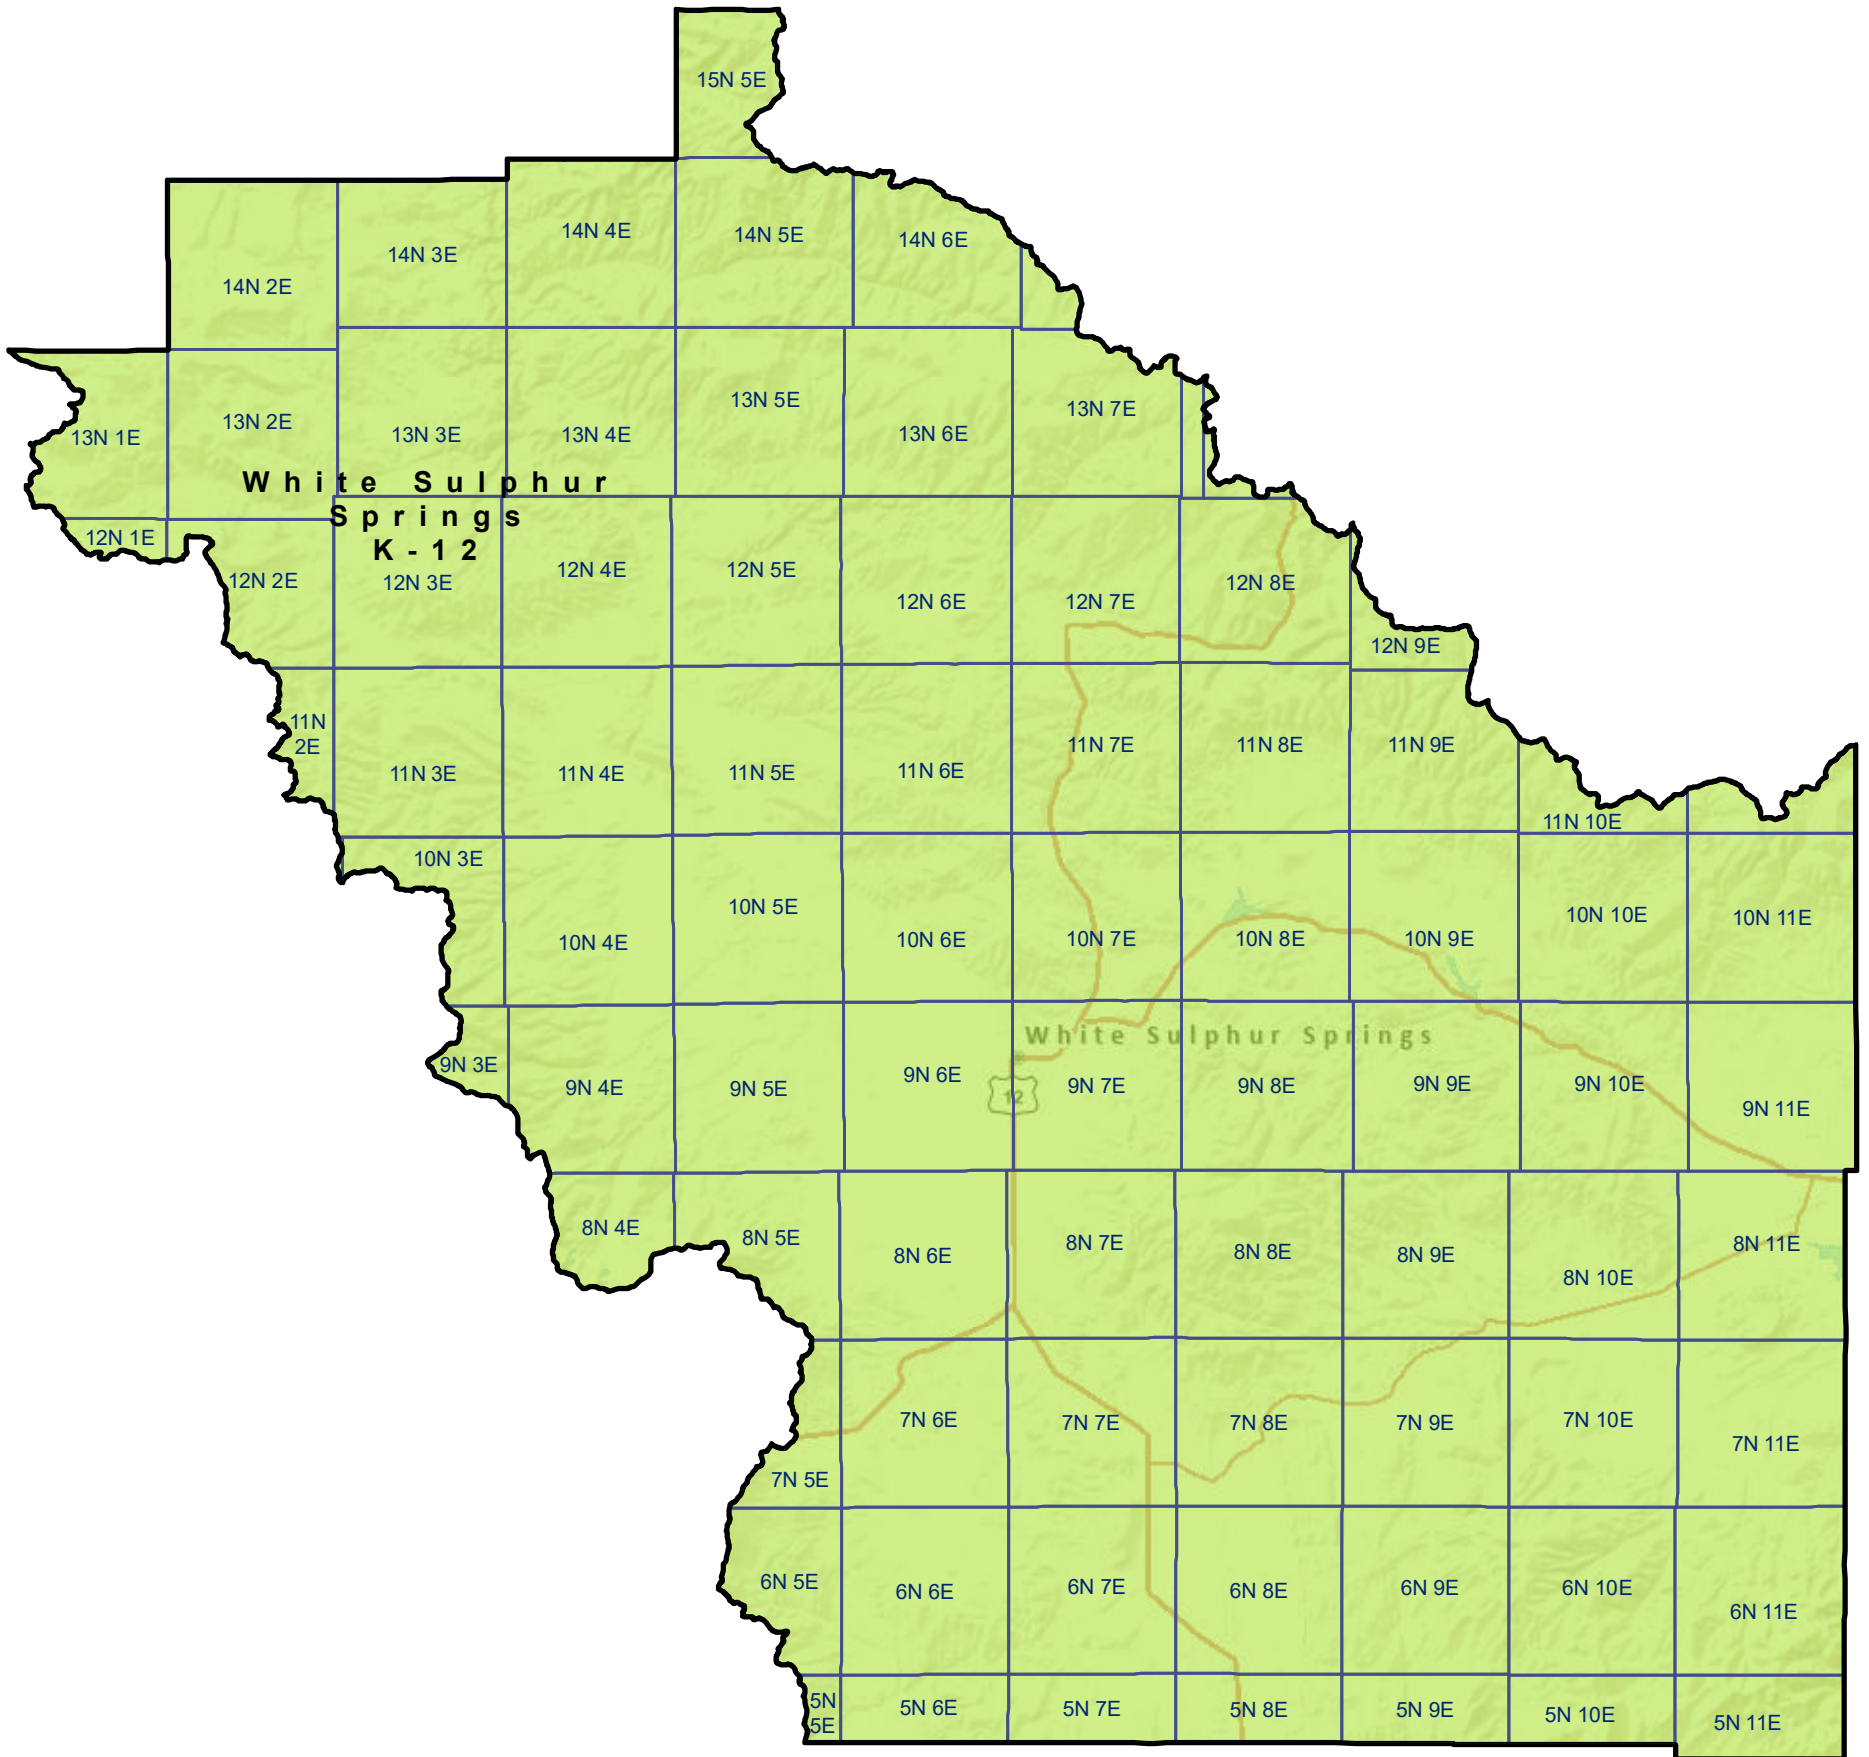

# Meagher County Elementary and K-12 School Districts

 Township Boundary

*School District Boundaries are from the U.S. Census Bureau*

Meagher County School Districts  
Montana State Library | Created on 10/30/2024  
U.S. Census Bureau - School District Review Program  
Meghan Burns | mburns2@mt.gov | 406.444.1550