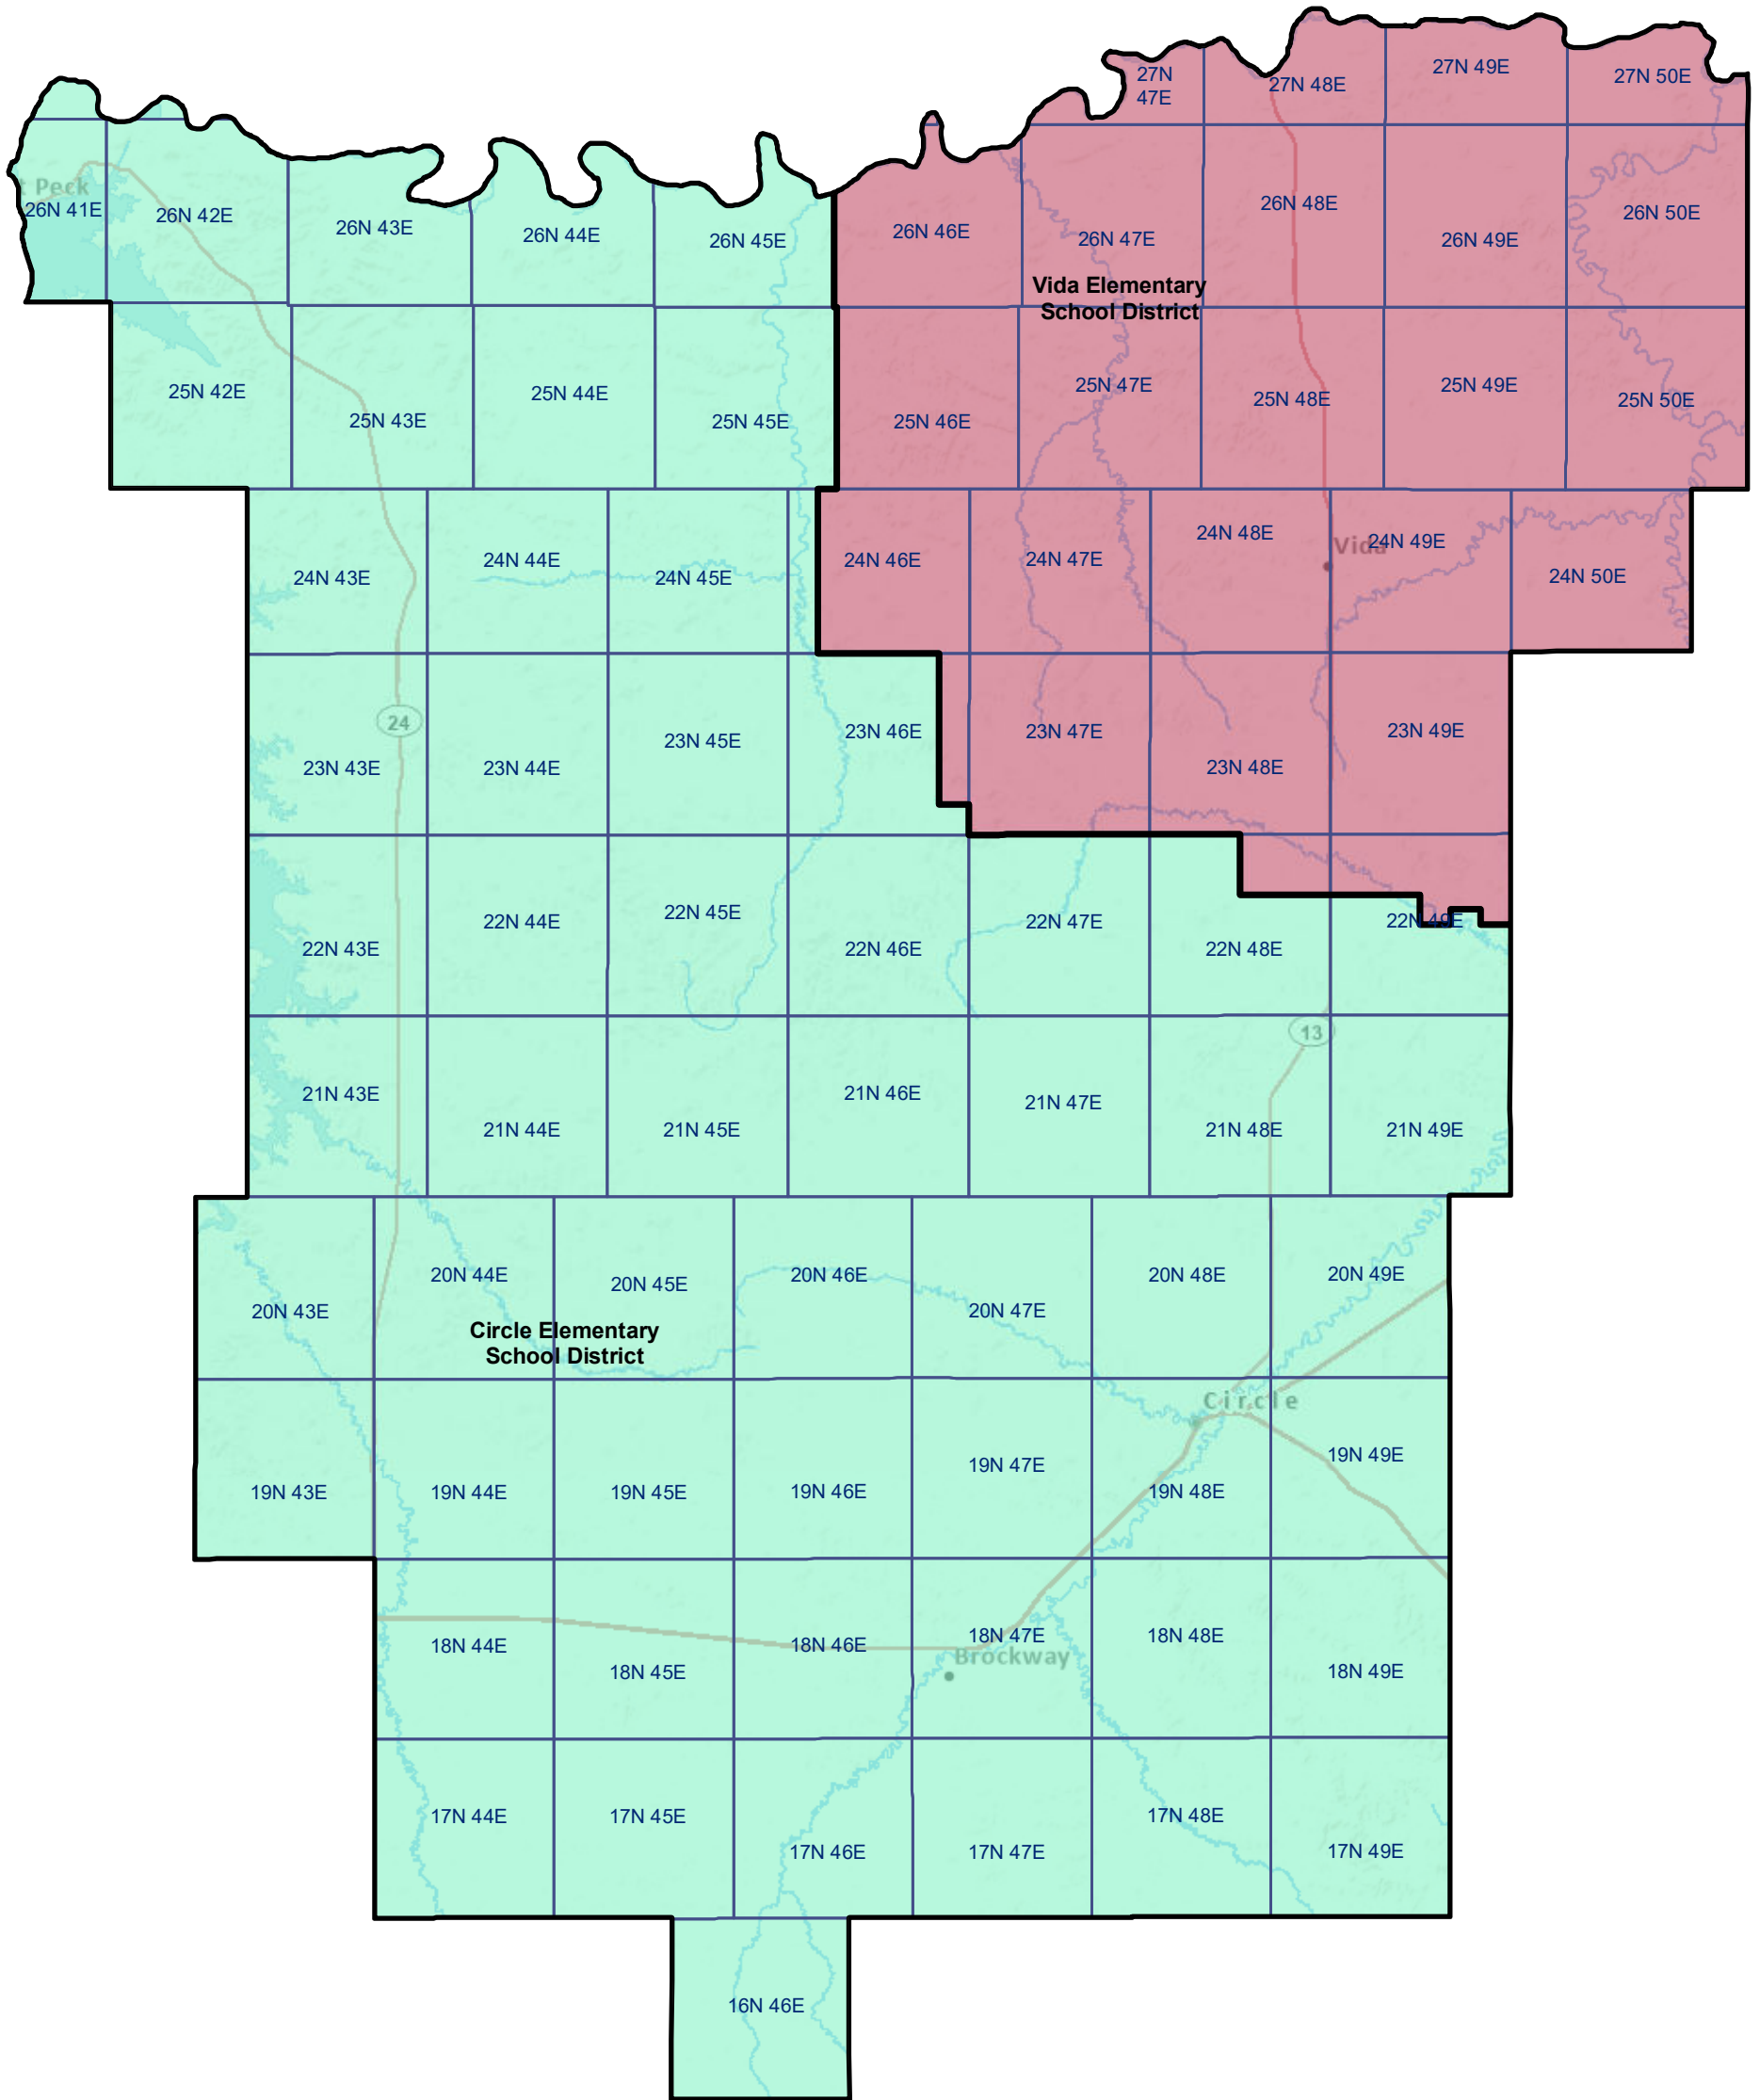

# McCone County Elementary and K-12 School Districts

 Township Boundary

*School District Boundaries are from the U.S. Census Bureau*

McCone County School Districts  
 Montana State Library | Created on 10/30/2024  
 U.S. Census Bureau - School District Review Program  
 Meghan Burns | mburns2@mt.gov | 406.444.1550