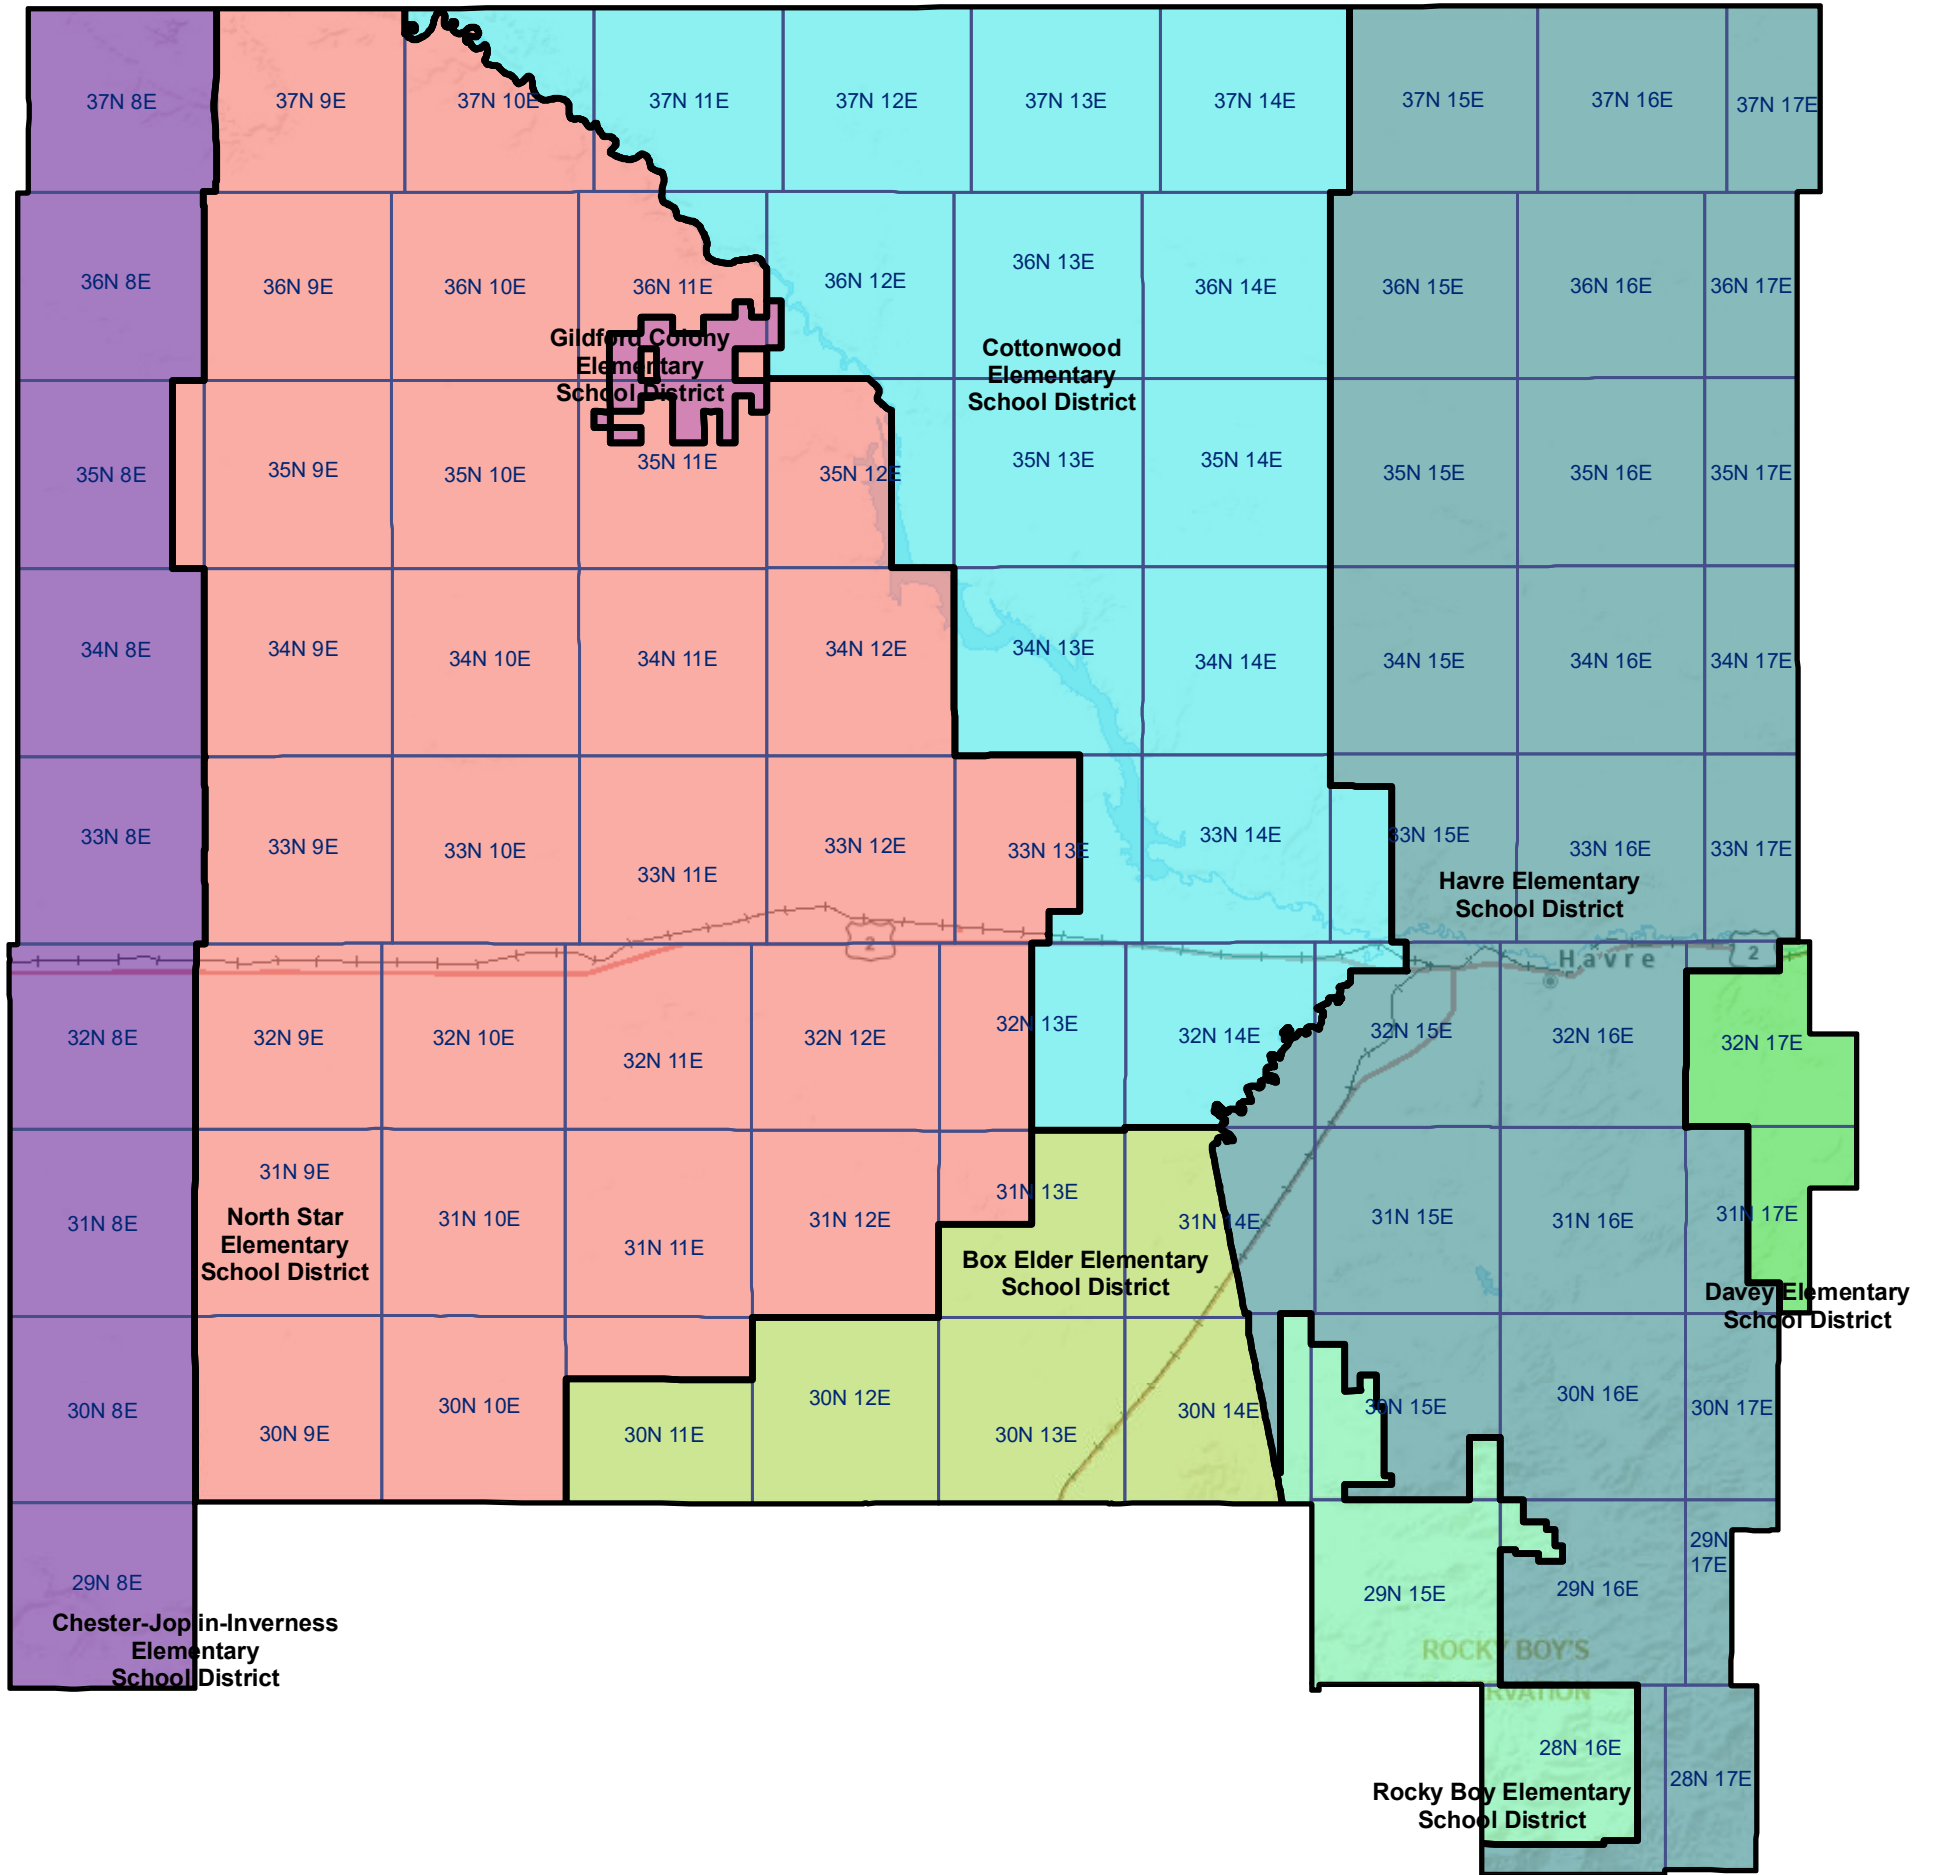

Hill County Elementary and K-12 School Districts

Township Boundary

School District Boundaries are from the U.S. Census Bureau

Hill County School Districts
 Montana State Library | Created on 10/30/2024
 U.S. Census Bureau - School District Review Program
 Meghan Burns | mburns2@mt.gov | 406.444.1550