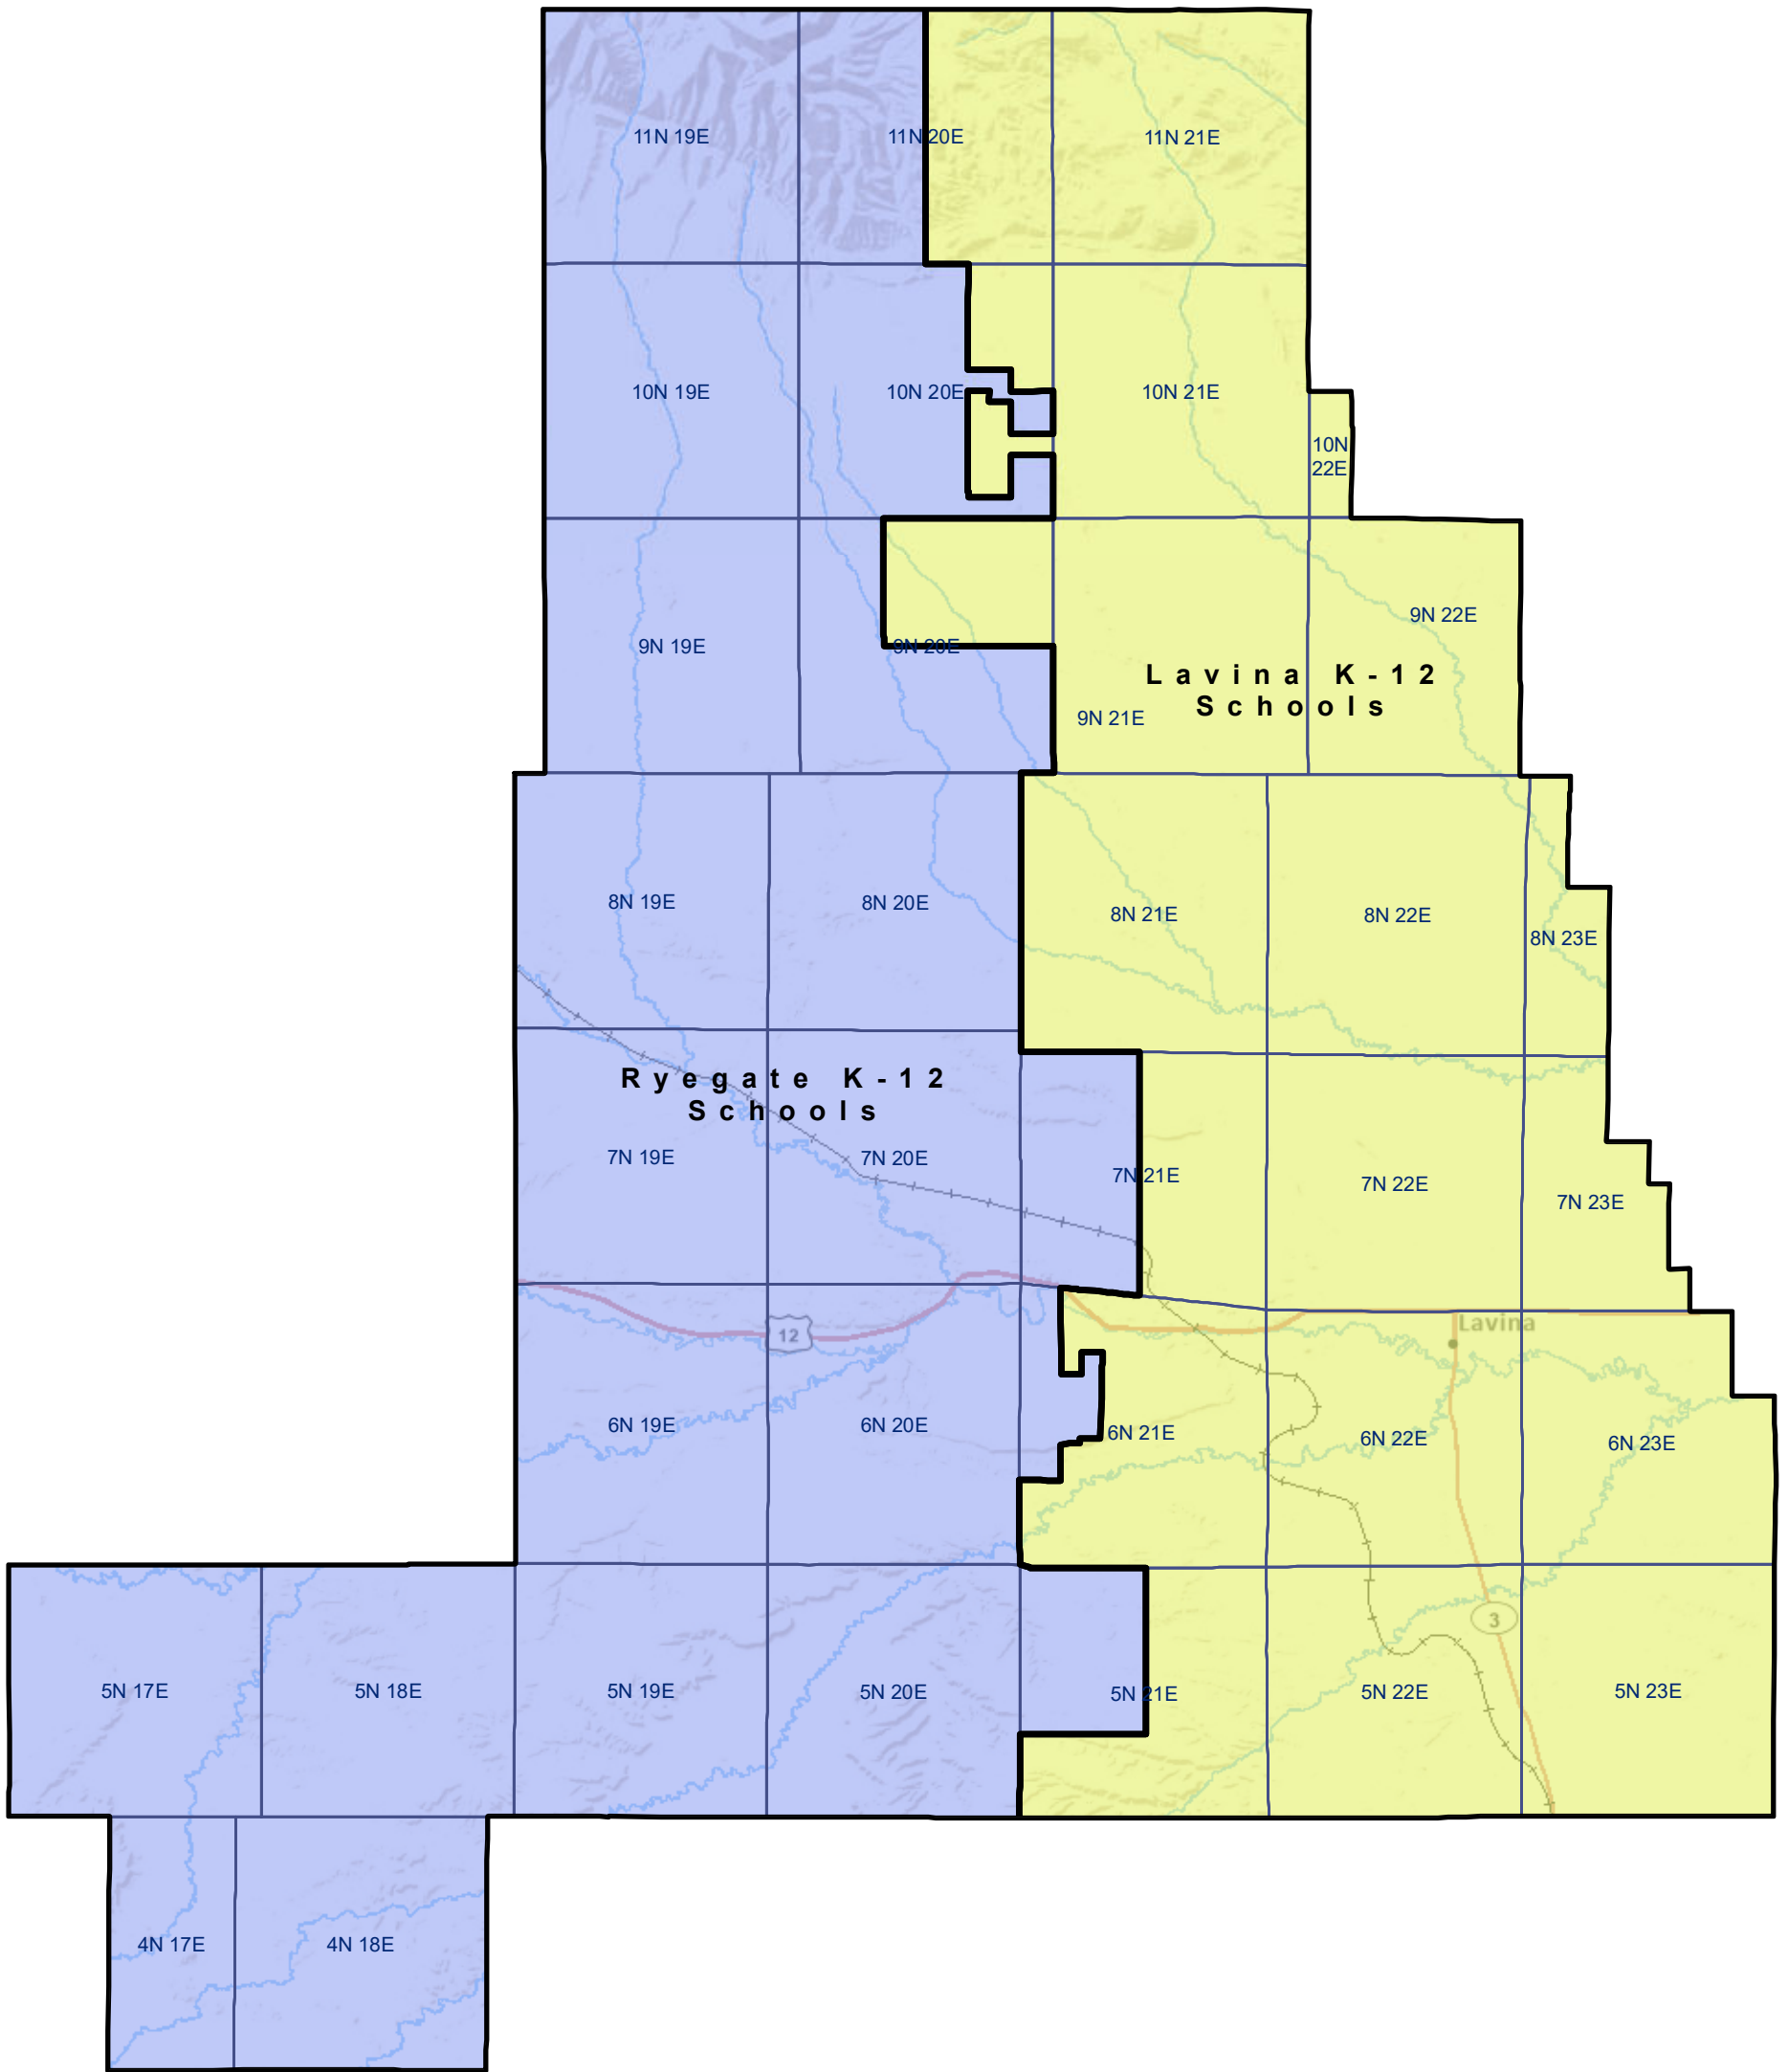

Golden Valley County Elementary and K-12 School Districts

 Township Boundary

School District Boundaries are from the U.S. Census Bureau

Golden Valley County School Districts
Montana State Library | Created on 10/30/2024
U.S. Census Bureau - School District Review Program
Meghan Burns | mburns2@mt.gov | 406.444.1550