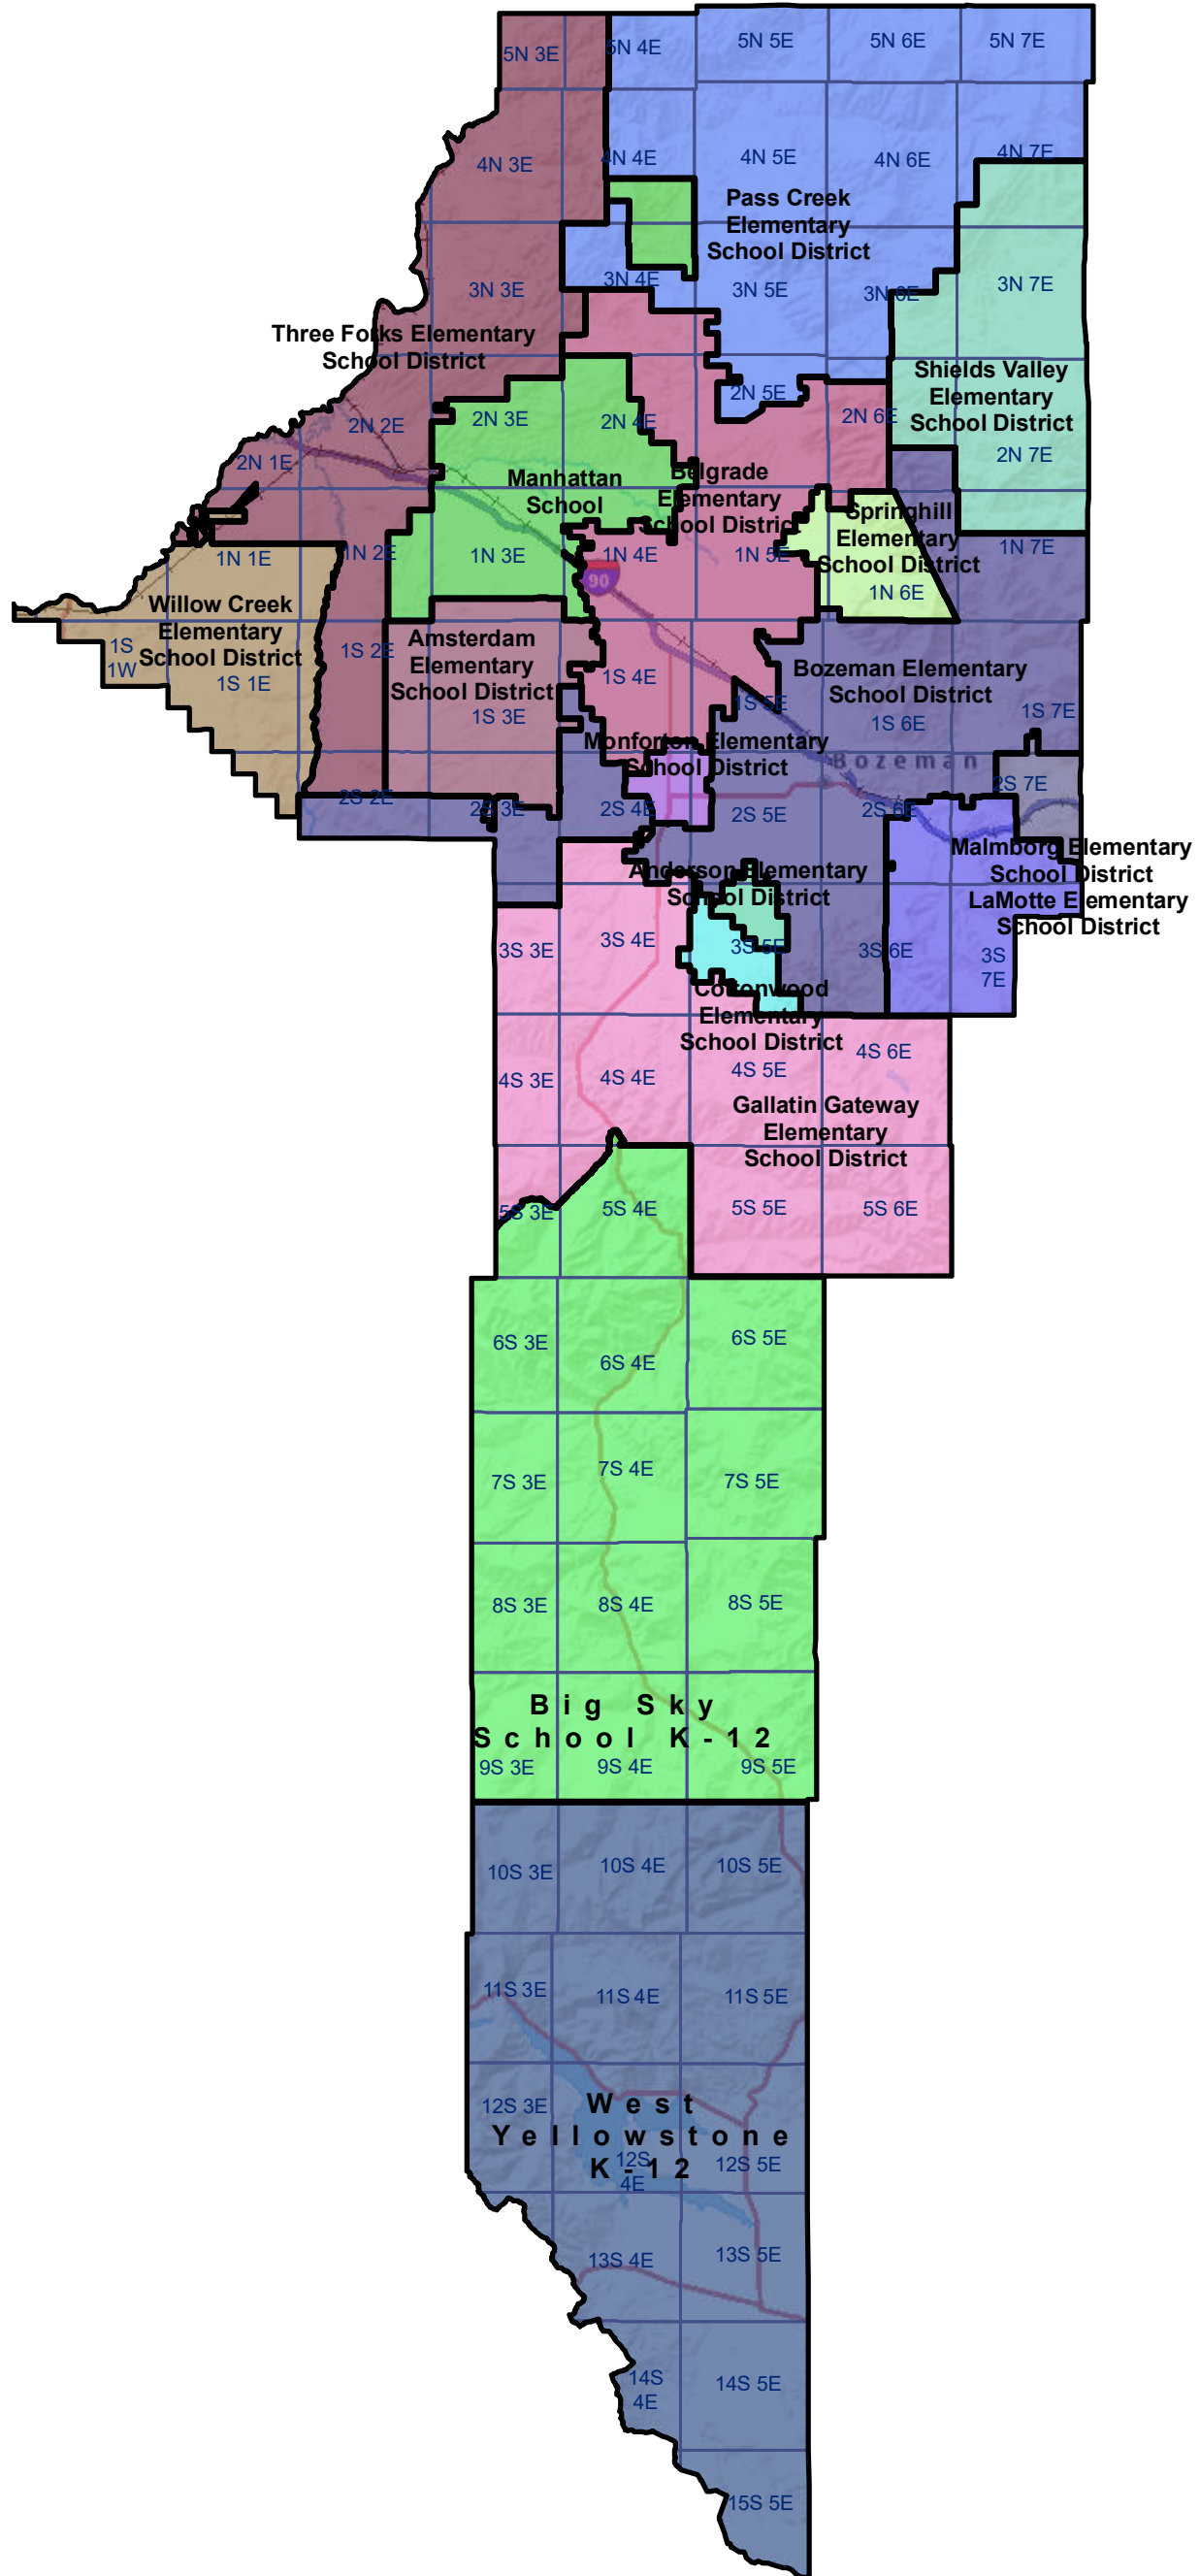

Gallatin County Elementary and K-12 School Districts

 Township Boundary

School District Boundaries are from the U.S. Census Bureau

Gallatin County School Districts
 Montana State Library | Created on 10/30/2024
 U.S. Census Bureau - School District Review Program
 Meghan Burns | mburns2@mt.gov | 406.444.1550