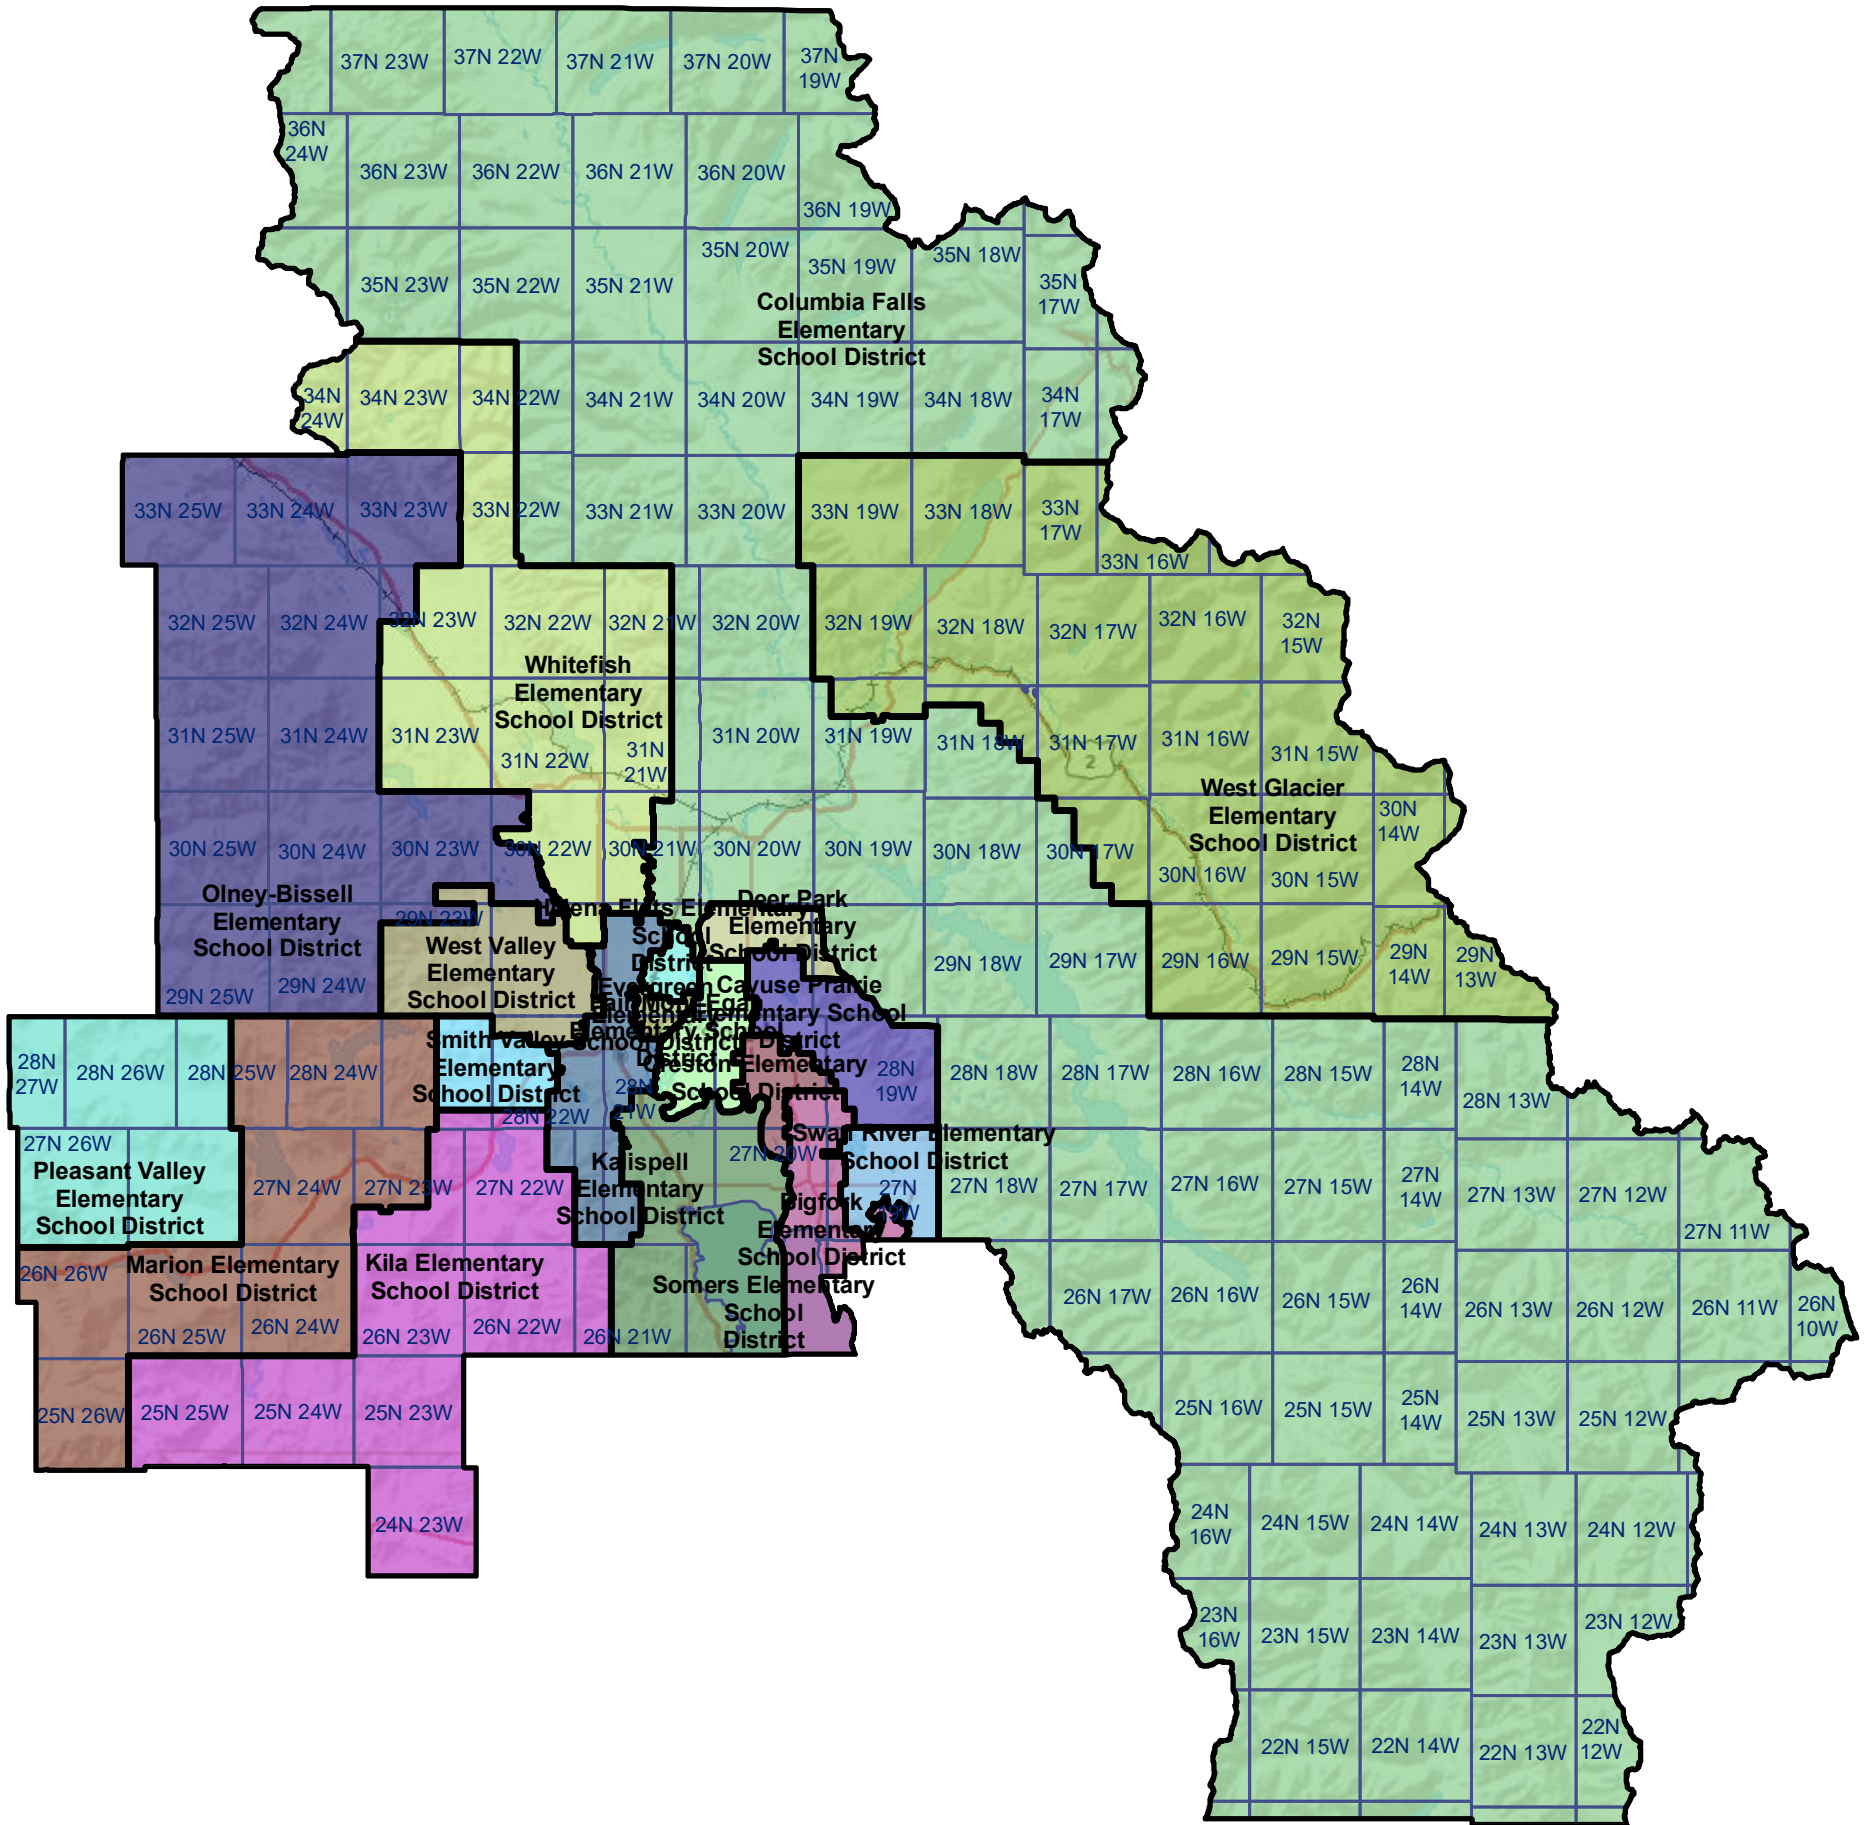

Flathead County Elementary and K-12 School Districts

 Township Boundary

School District Boundaries are from the U.S. Census Bureau

Flathead County School Districts
 Montana State Library | Created on 10/30/2024
 U.S. Census Bureau - School District Review Program
 Meghan Burns | mburns2@mt.gov | 406.444.1550